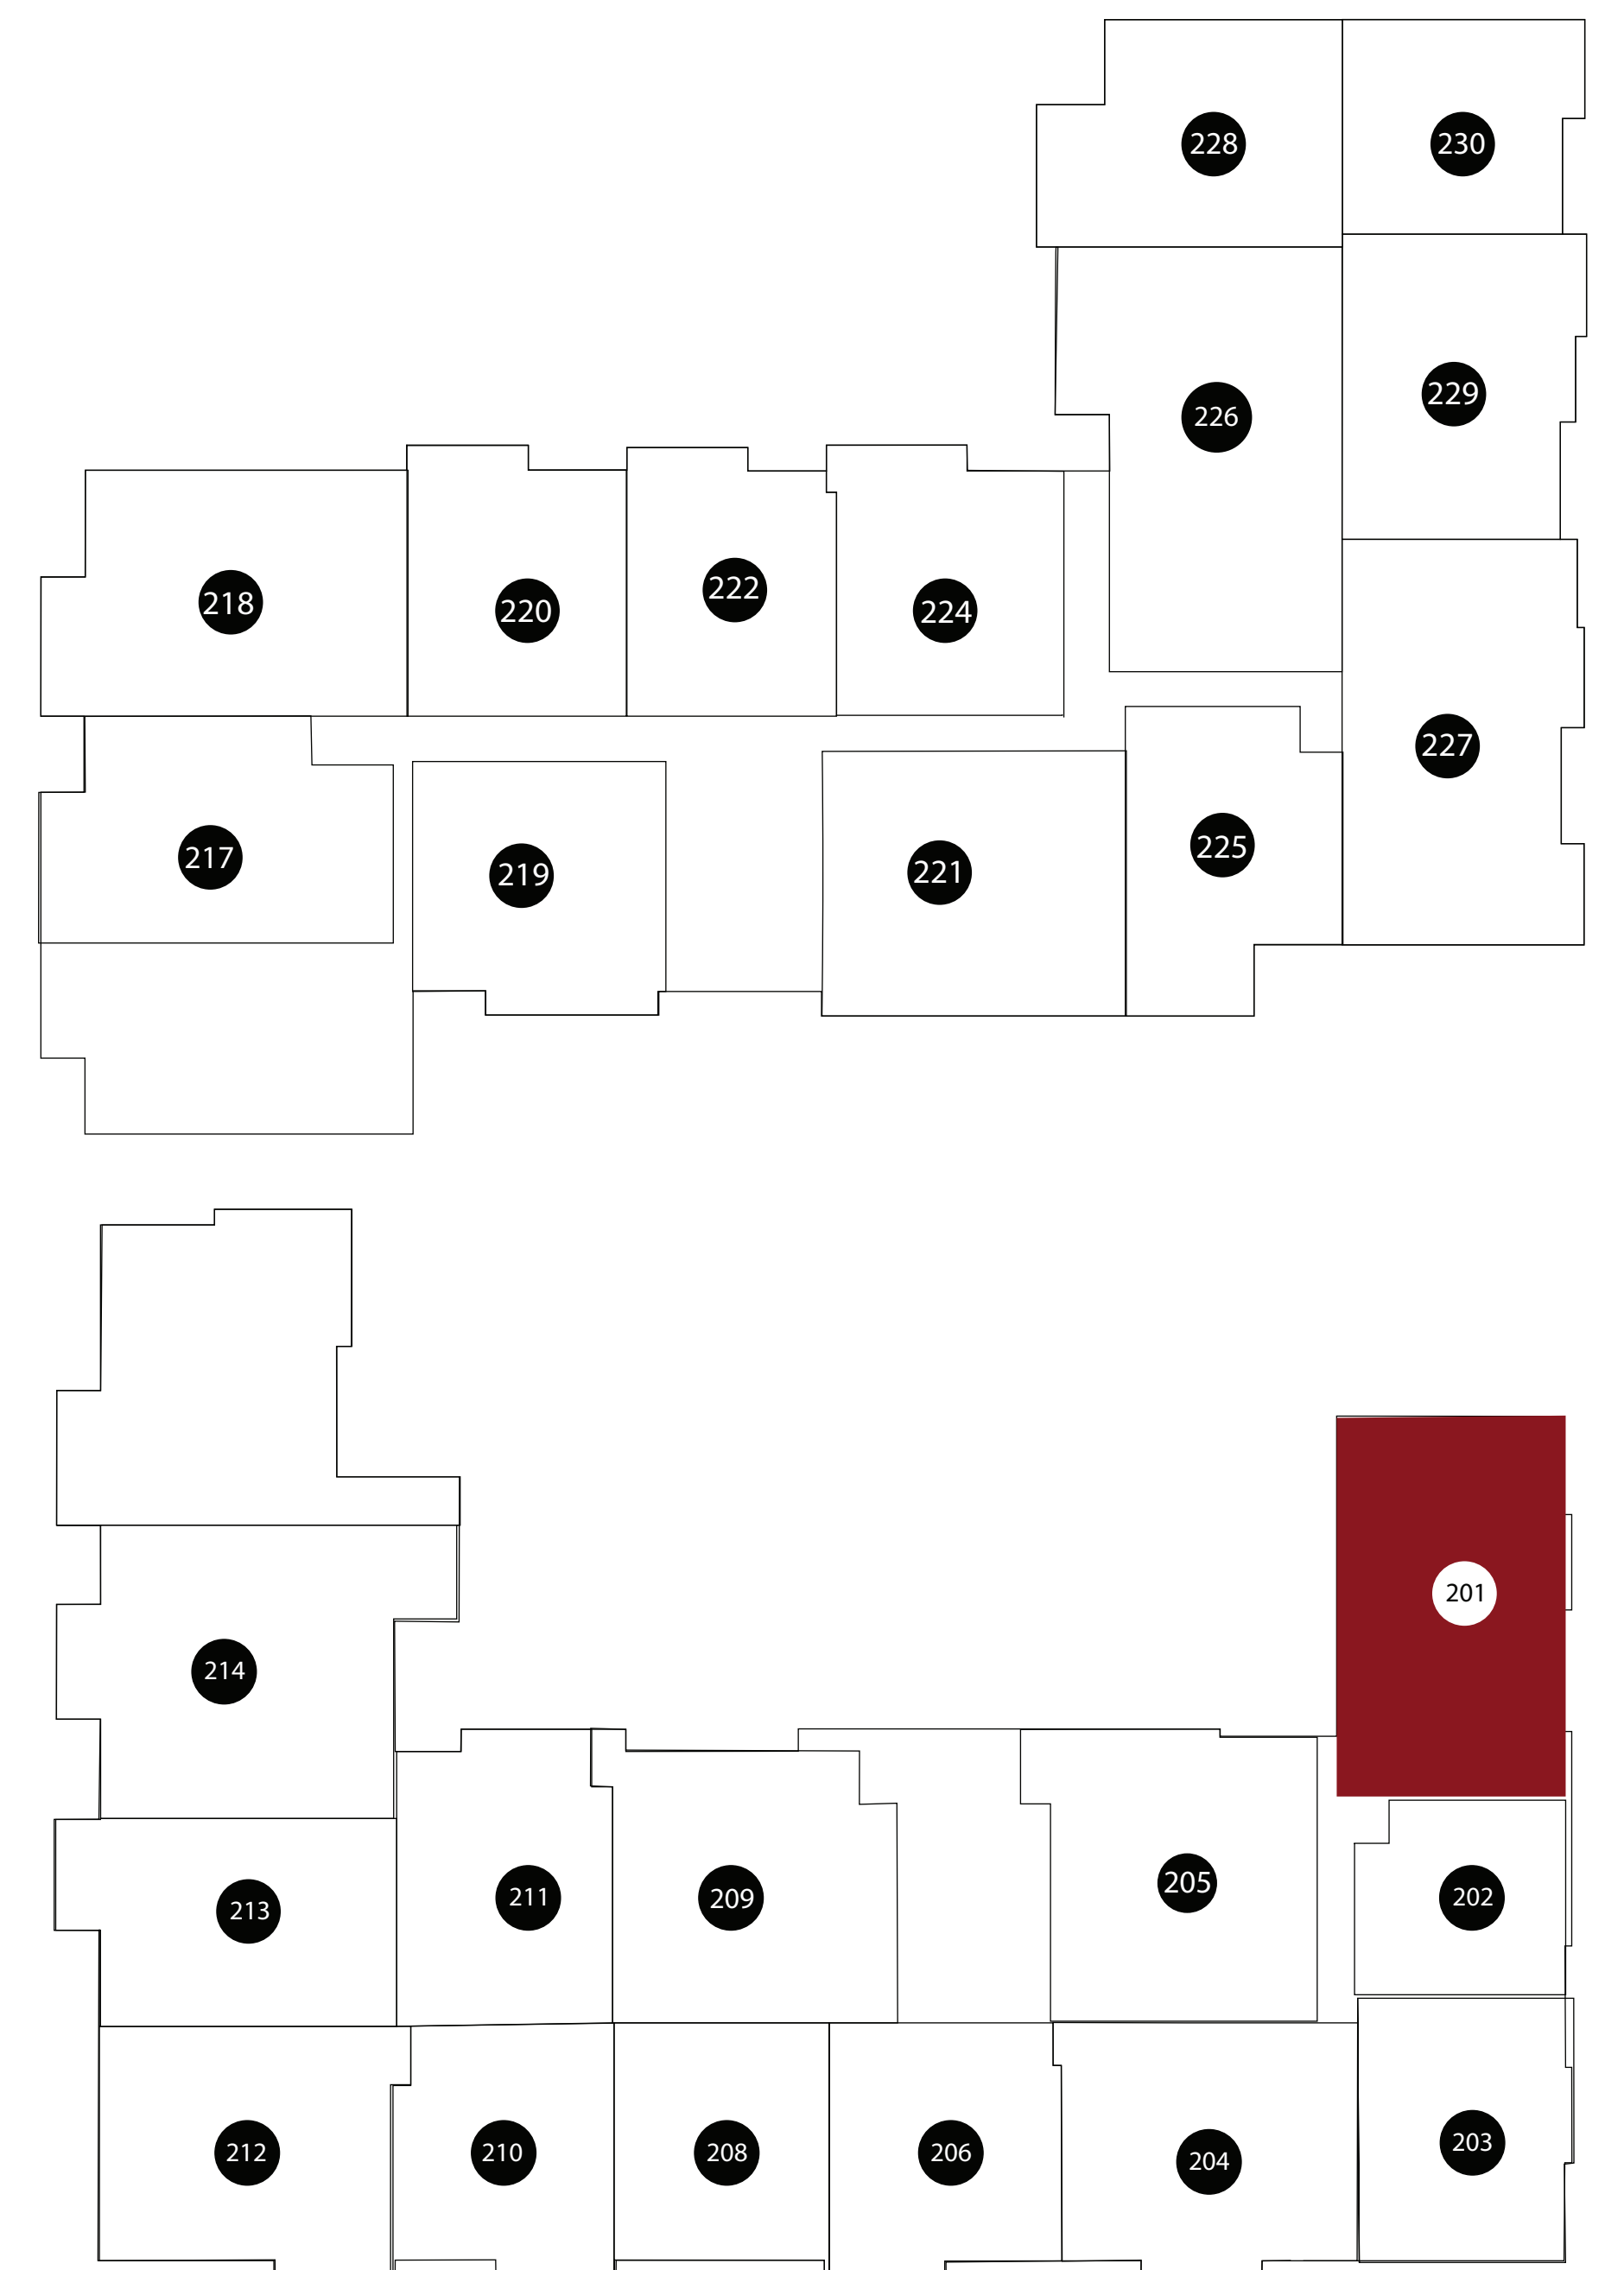

APT: 201

DIMENSIONS	
●	Bedroom 16x11
●	Living Area 18x12
●	Balcony 90sq.ft
●	Total Area 899sq.ft

Station House Somerville
44 Veterans Memorial Drive
Somerville, NJ 08876
Phone: 908-879-2000
www.dgmpropertiesnj.com