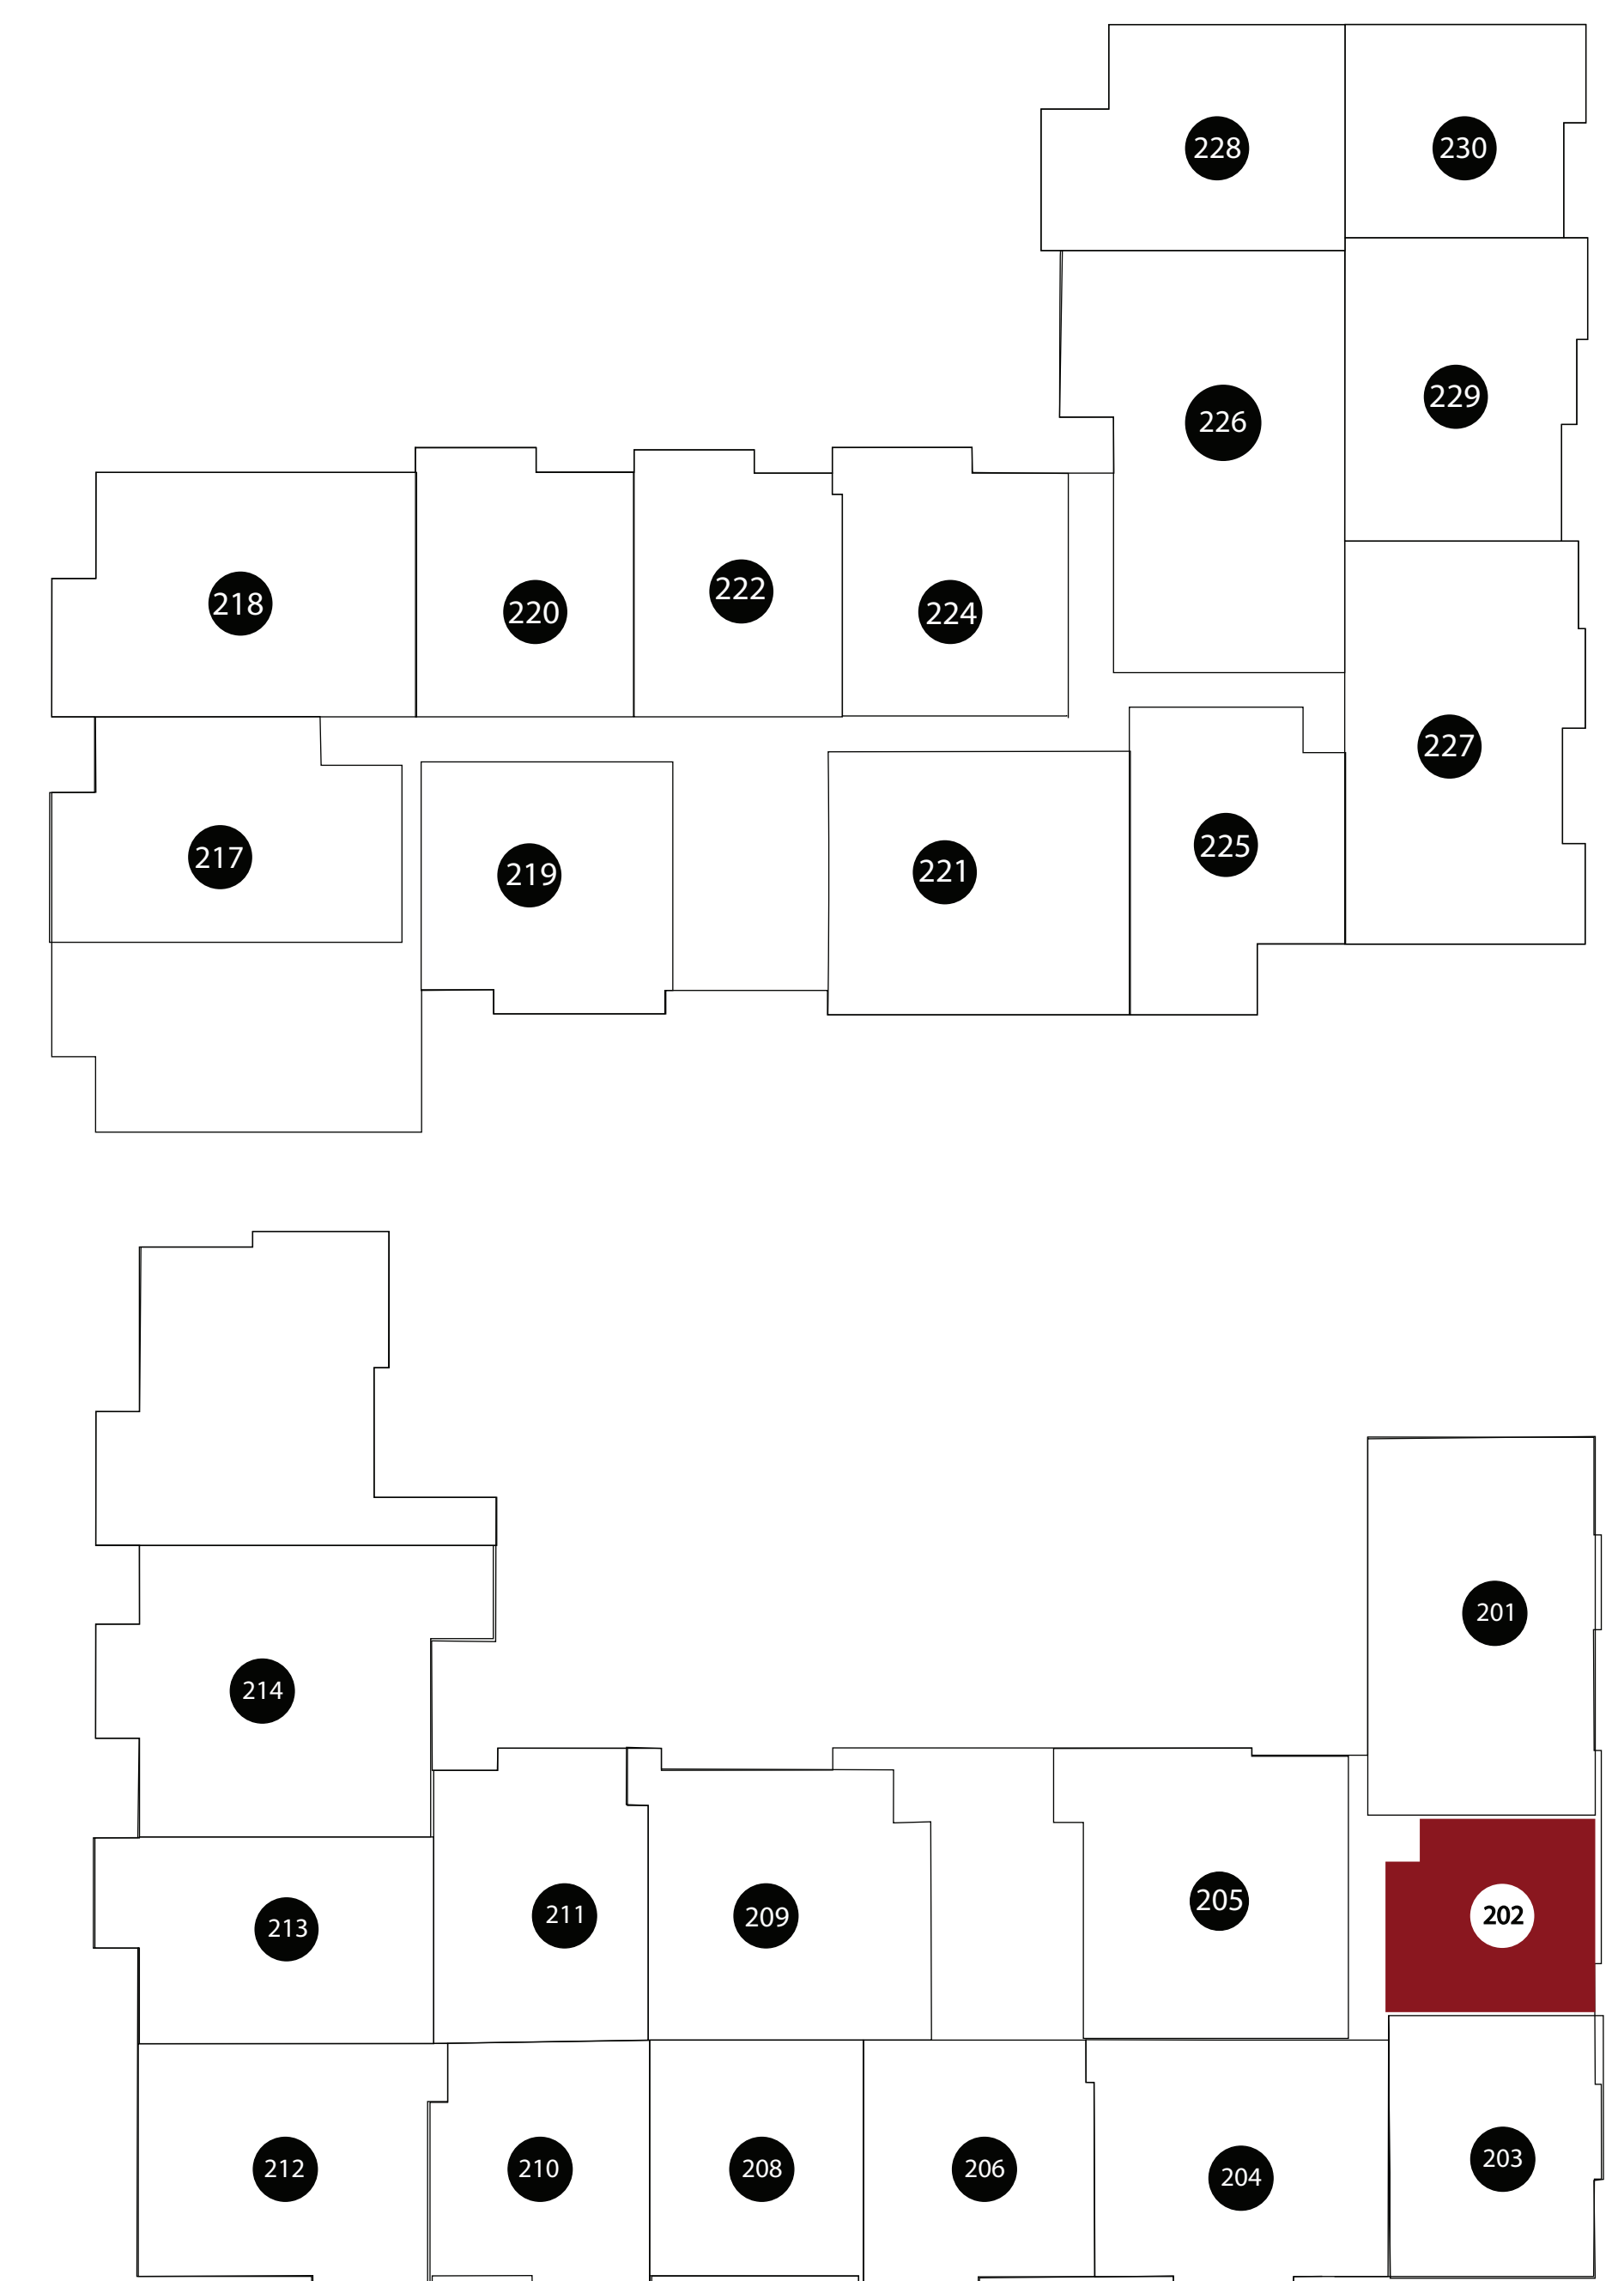

APT: 202

DIMENSIONS

- Bedroom
11x15
- Living Area
16x16
- Total Area
845sq.ft

Station House Somerville
44 Veterans Memorial Drive
Somerville, NJ 08876
Phone: 908-879-2000
www.dgmpropertiesnj.com