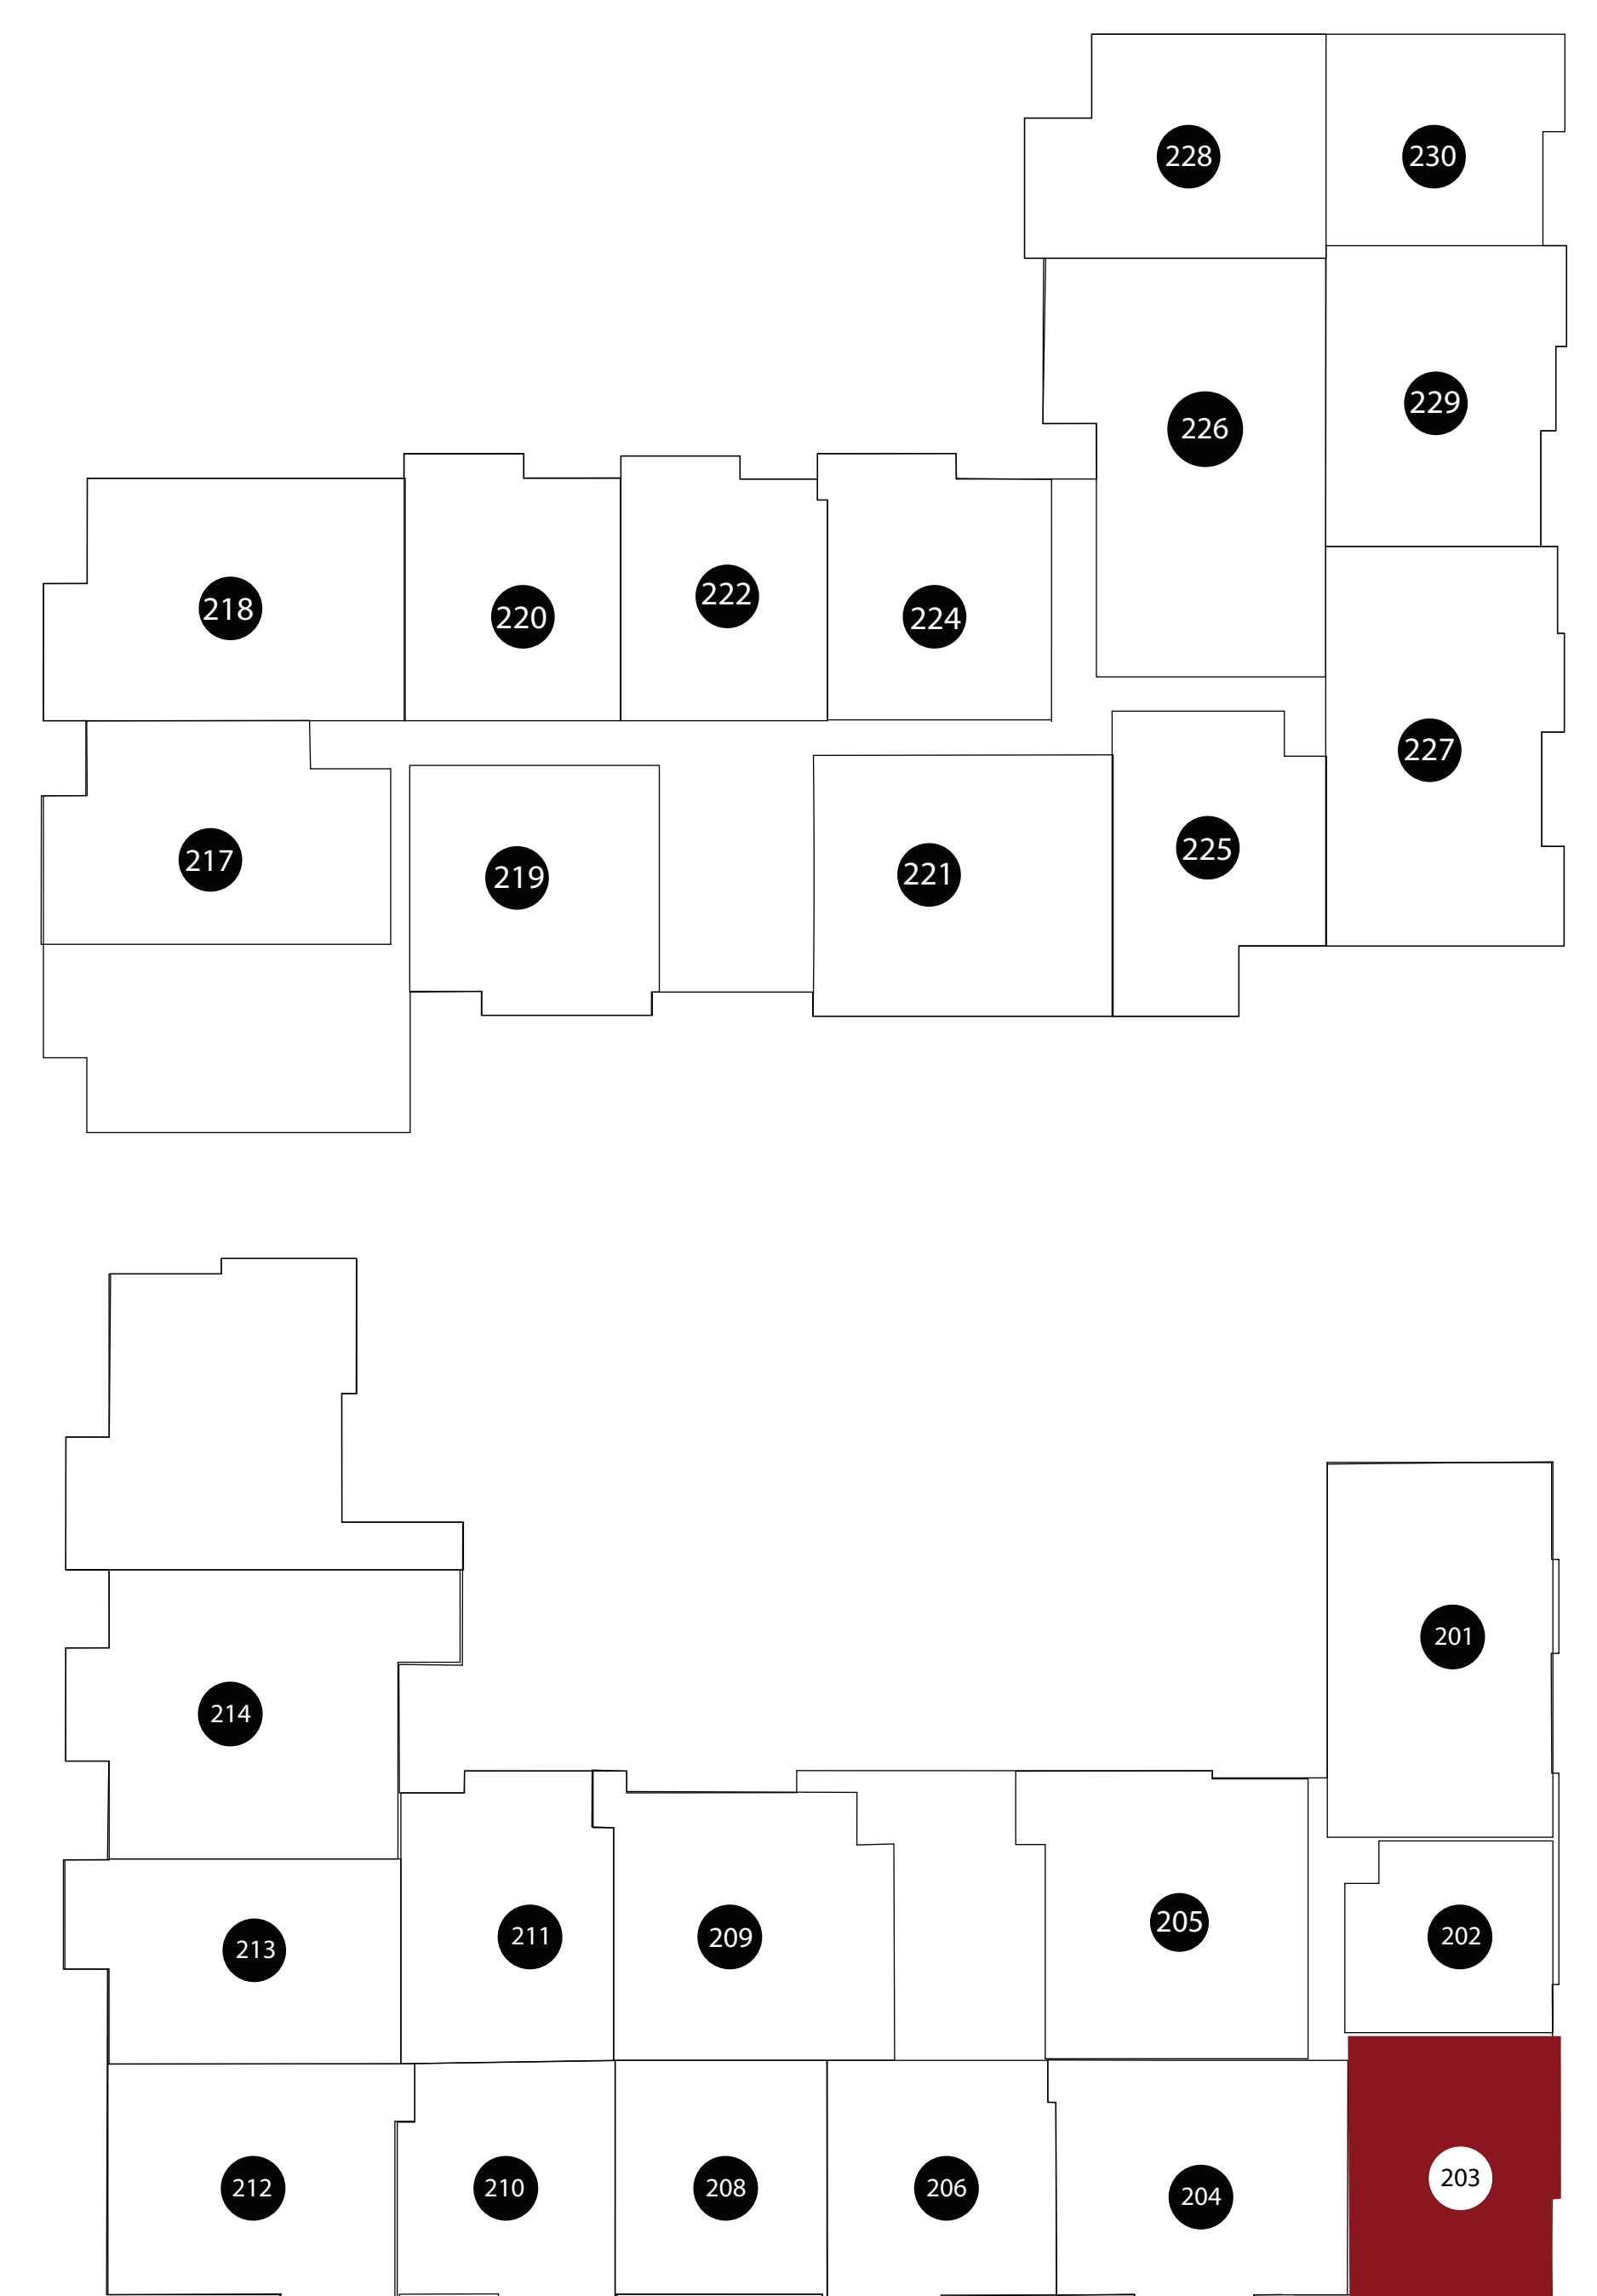

# APT: 203

DIMENSIONS	
●	Bedroom 13x13
●	2nd Bedroom 14x11
●	Living Area 16x16
●	Balcony 90sq.ft
●	Total Area 1186sq.ft

Station House Somerville  
44 Veterans Memorial Drive  
Somerville, NJ 08876  
Phone: 908-879-2000  
[www.dgmpropertiesnj.com](http://www.dgmpropertiesnj.com)