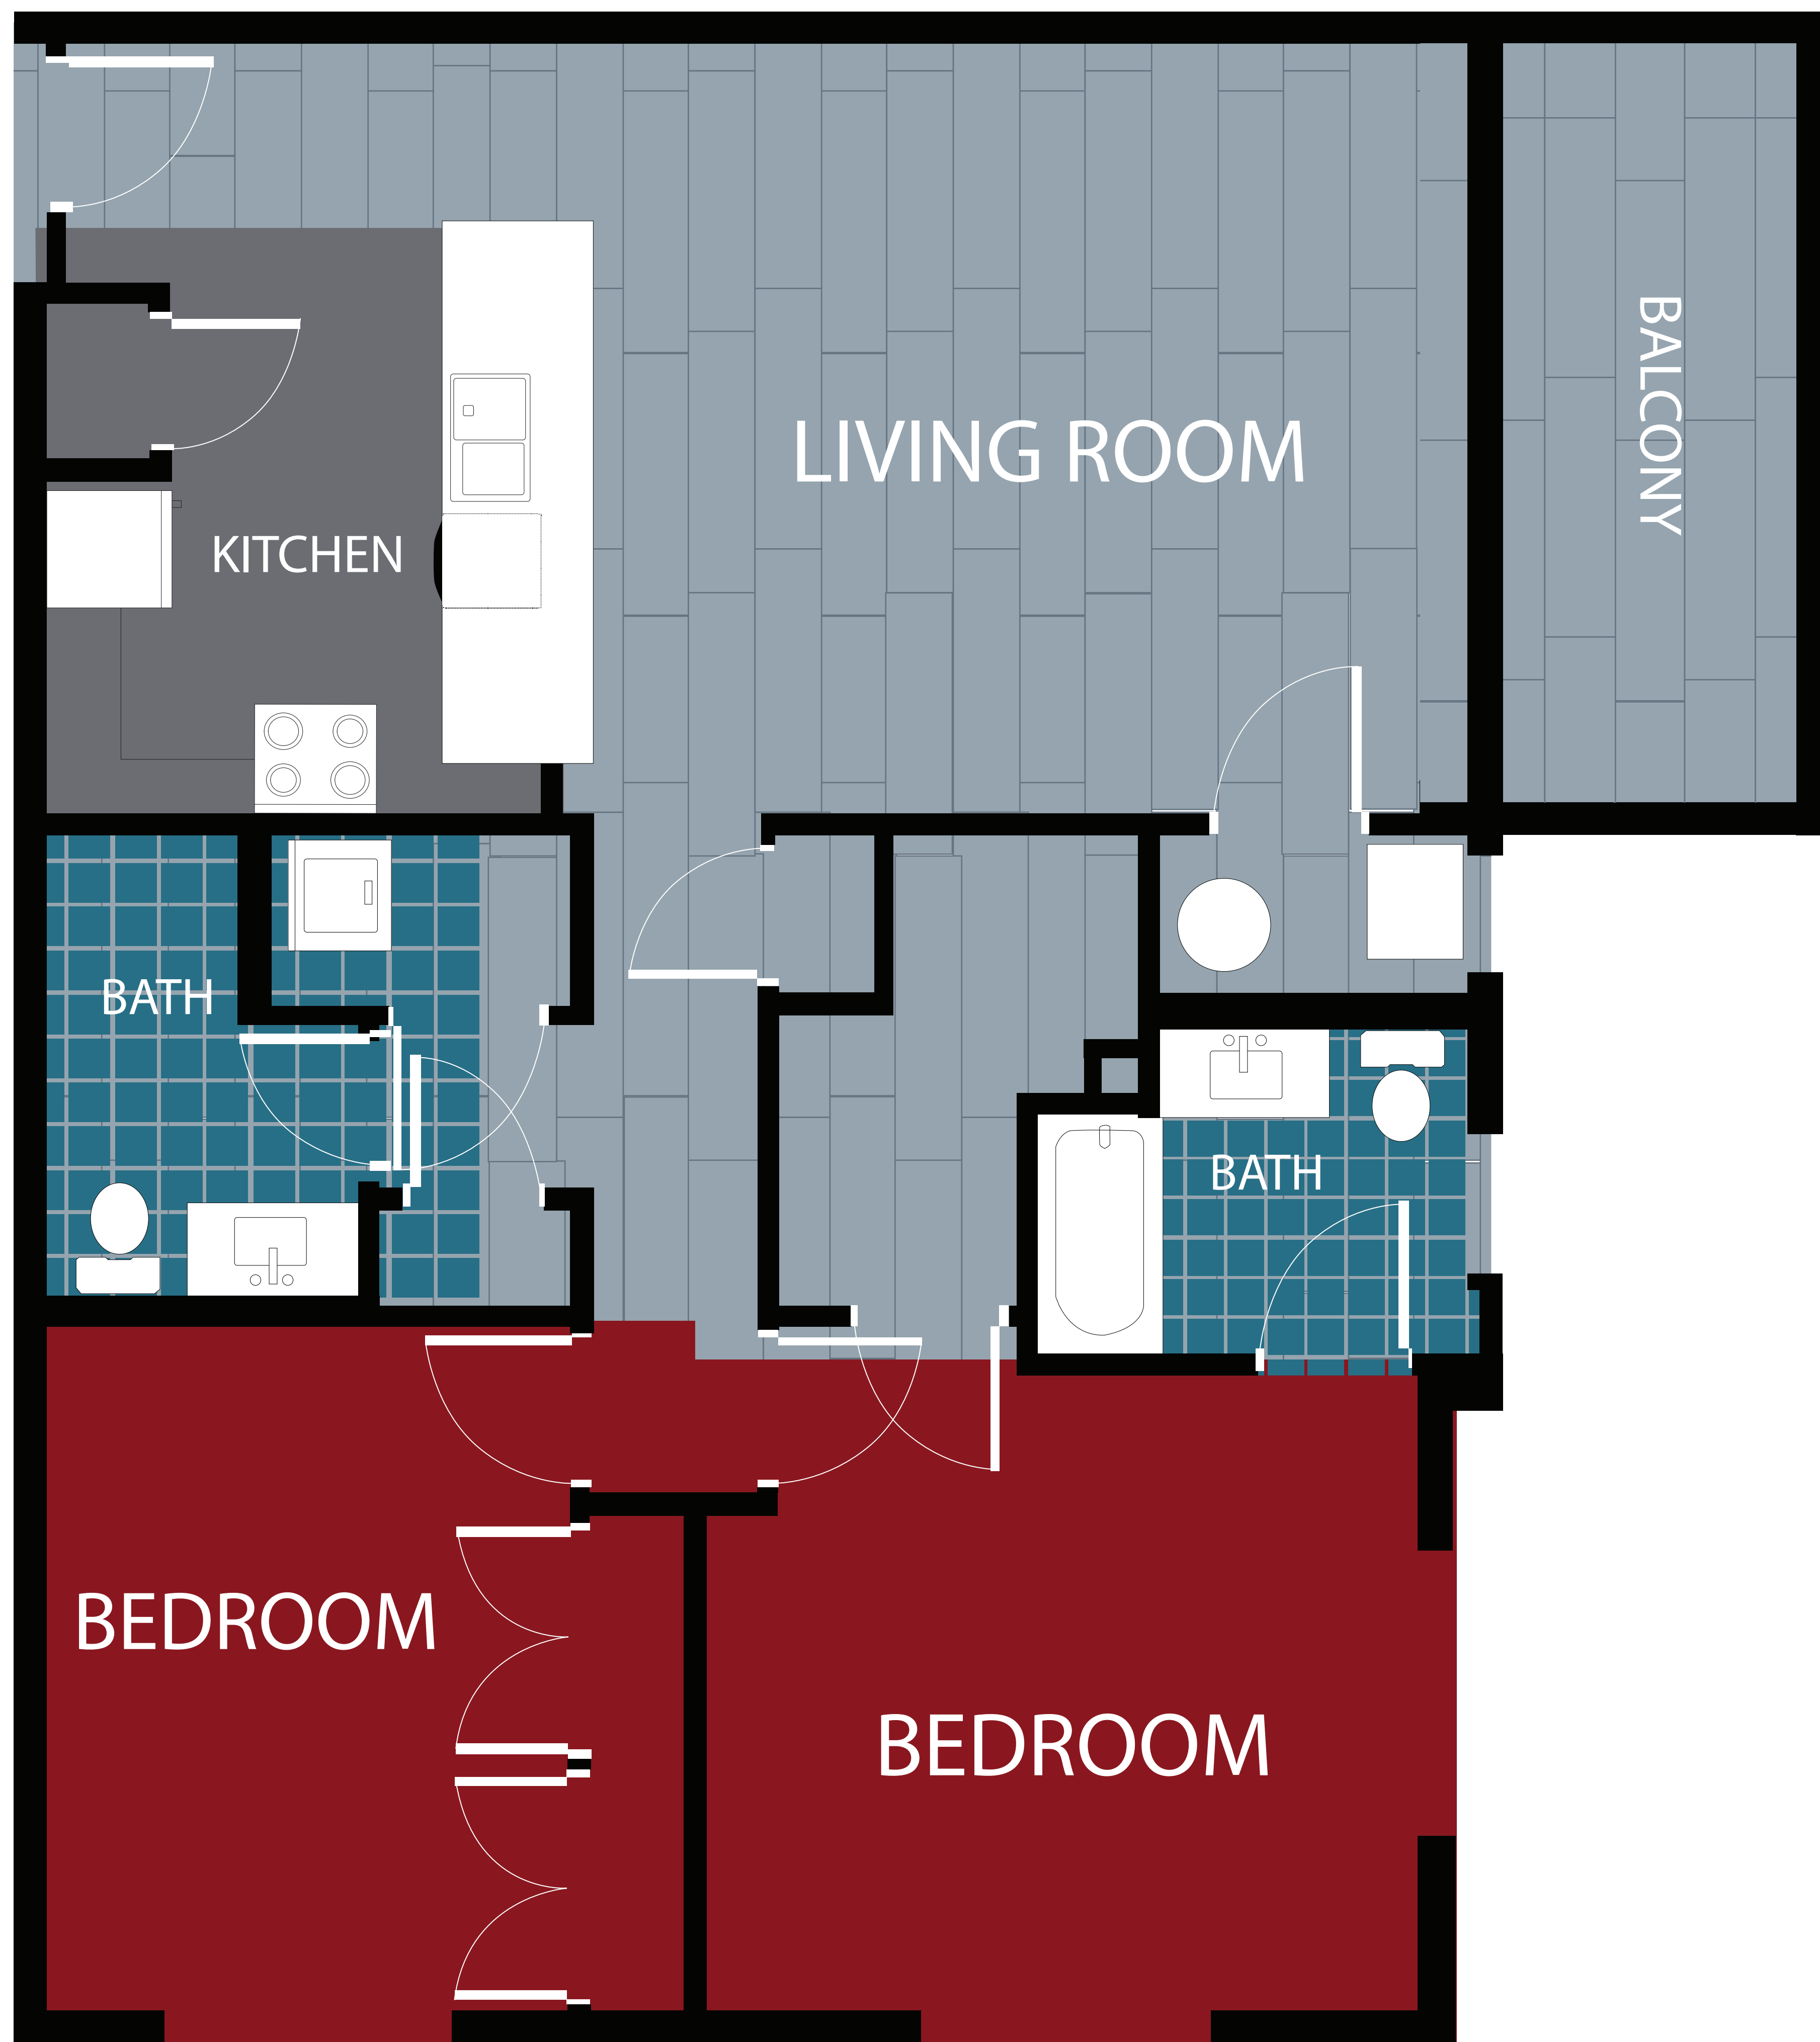

# APT: 203

DIMENSIONS	
●	Bedroom 13x13
●	2nd Bedroom 14x11
●	Living Area 16x16
●	Balcony 90sq.ft
●	Total Area 1186sq.ft

Station House Somerville  
44 Veterans Memorial Drive  
Somerville, NJ 08876  
Phone: 908-879-2000  
[www.dgmpropertiesnj.com](http://www.dgmpropertiesnj.com)