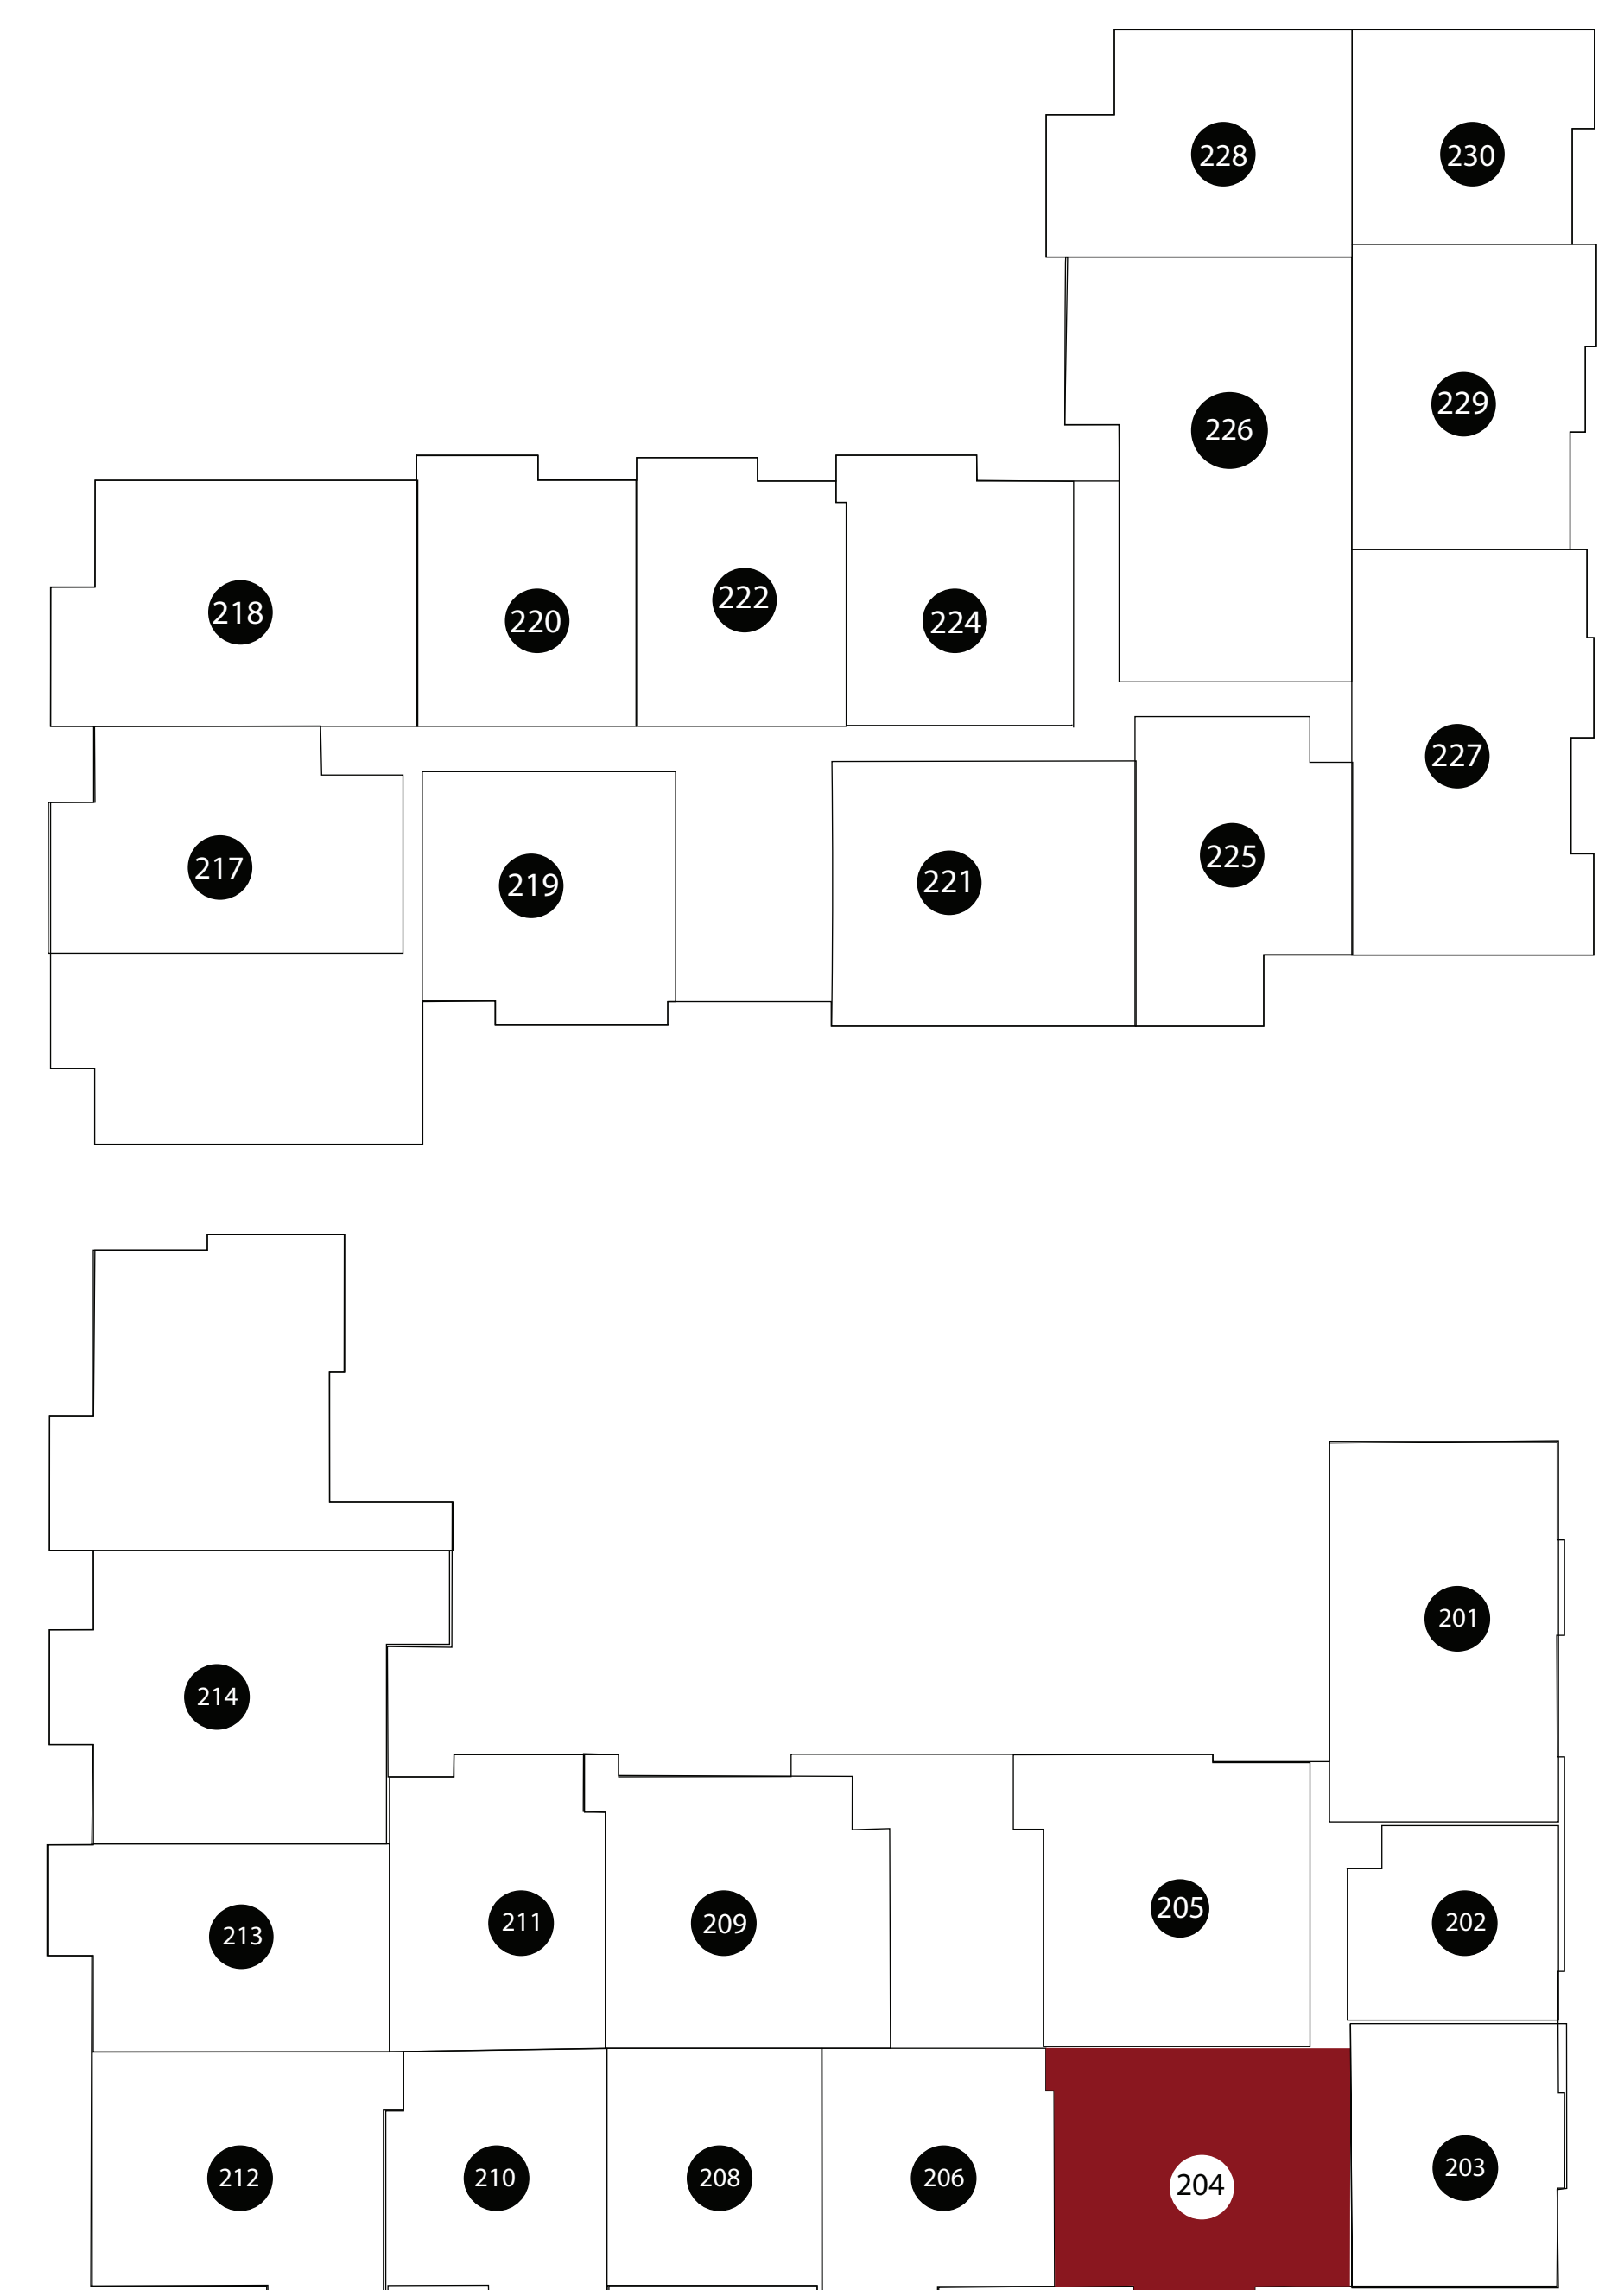

# APT: 204

DIMENSIONS	
●	Bedroom 11x18
●	2nd Bedroom 13x11
●	Living Area 15x14
●	Balcony 90sq.ft
●	Total Area 1124sq.ft

Station House Somerville  
44 Veterans Memorial Drive  
Somerville, NJ 08876  
Phone: 908-879-2000  
[www.dgmpropertiesnj.com](http://www.dgmpropertiesnj.com)