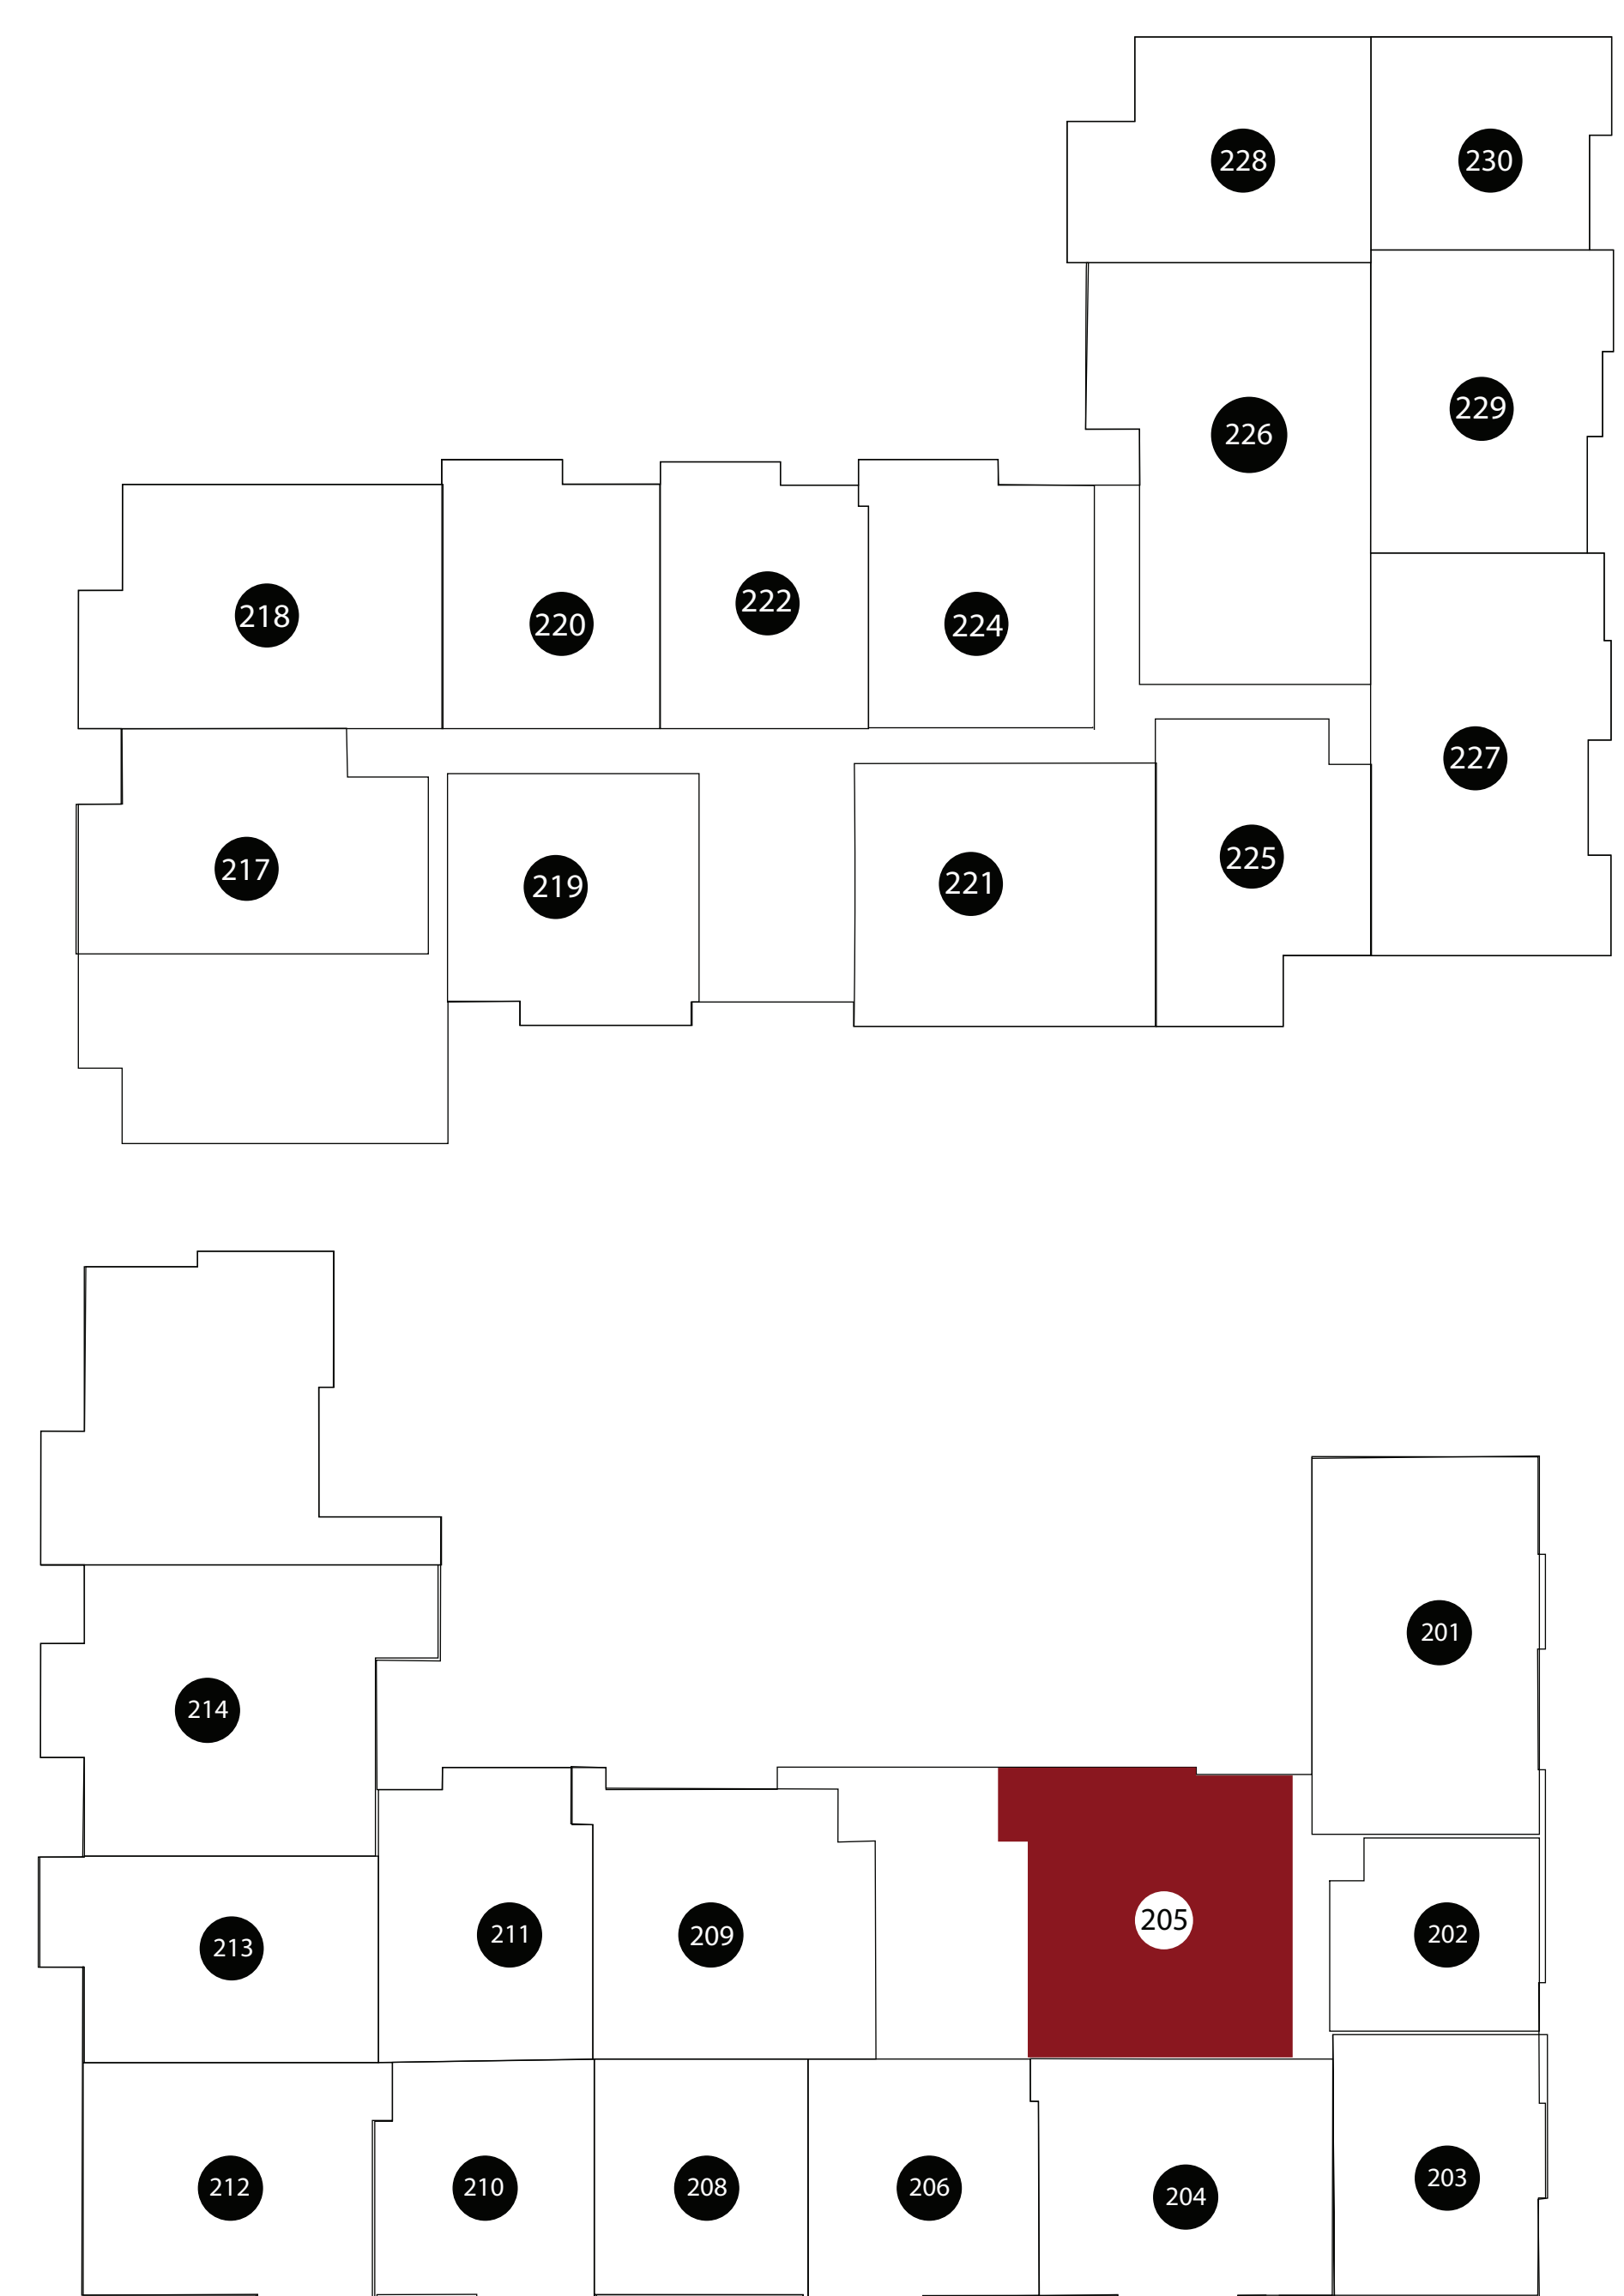

APT: 205

DIMENSIONS

- Bedroom
15x11
- Living Area
12x13
- Balcony
75sq.ft
- Total Area
802sq.ft

Station House Somerville
44 Veterans Memorial Drive
Somerville, NJ 08876
Phone: 908-879-2000
www.dgmpropertiesnj.com