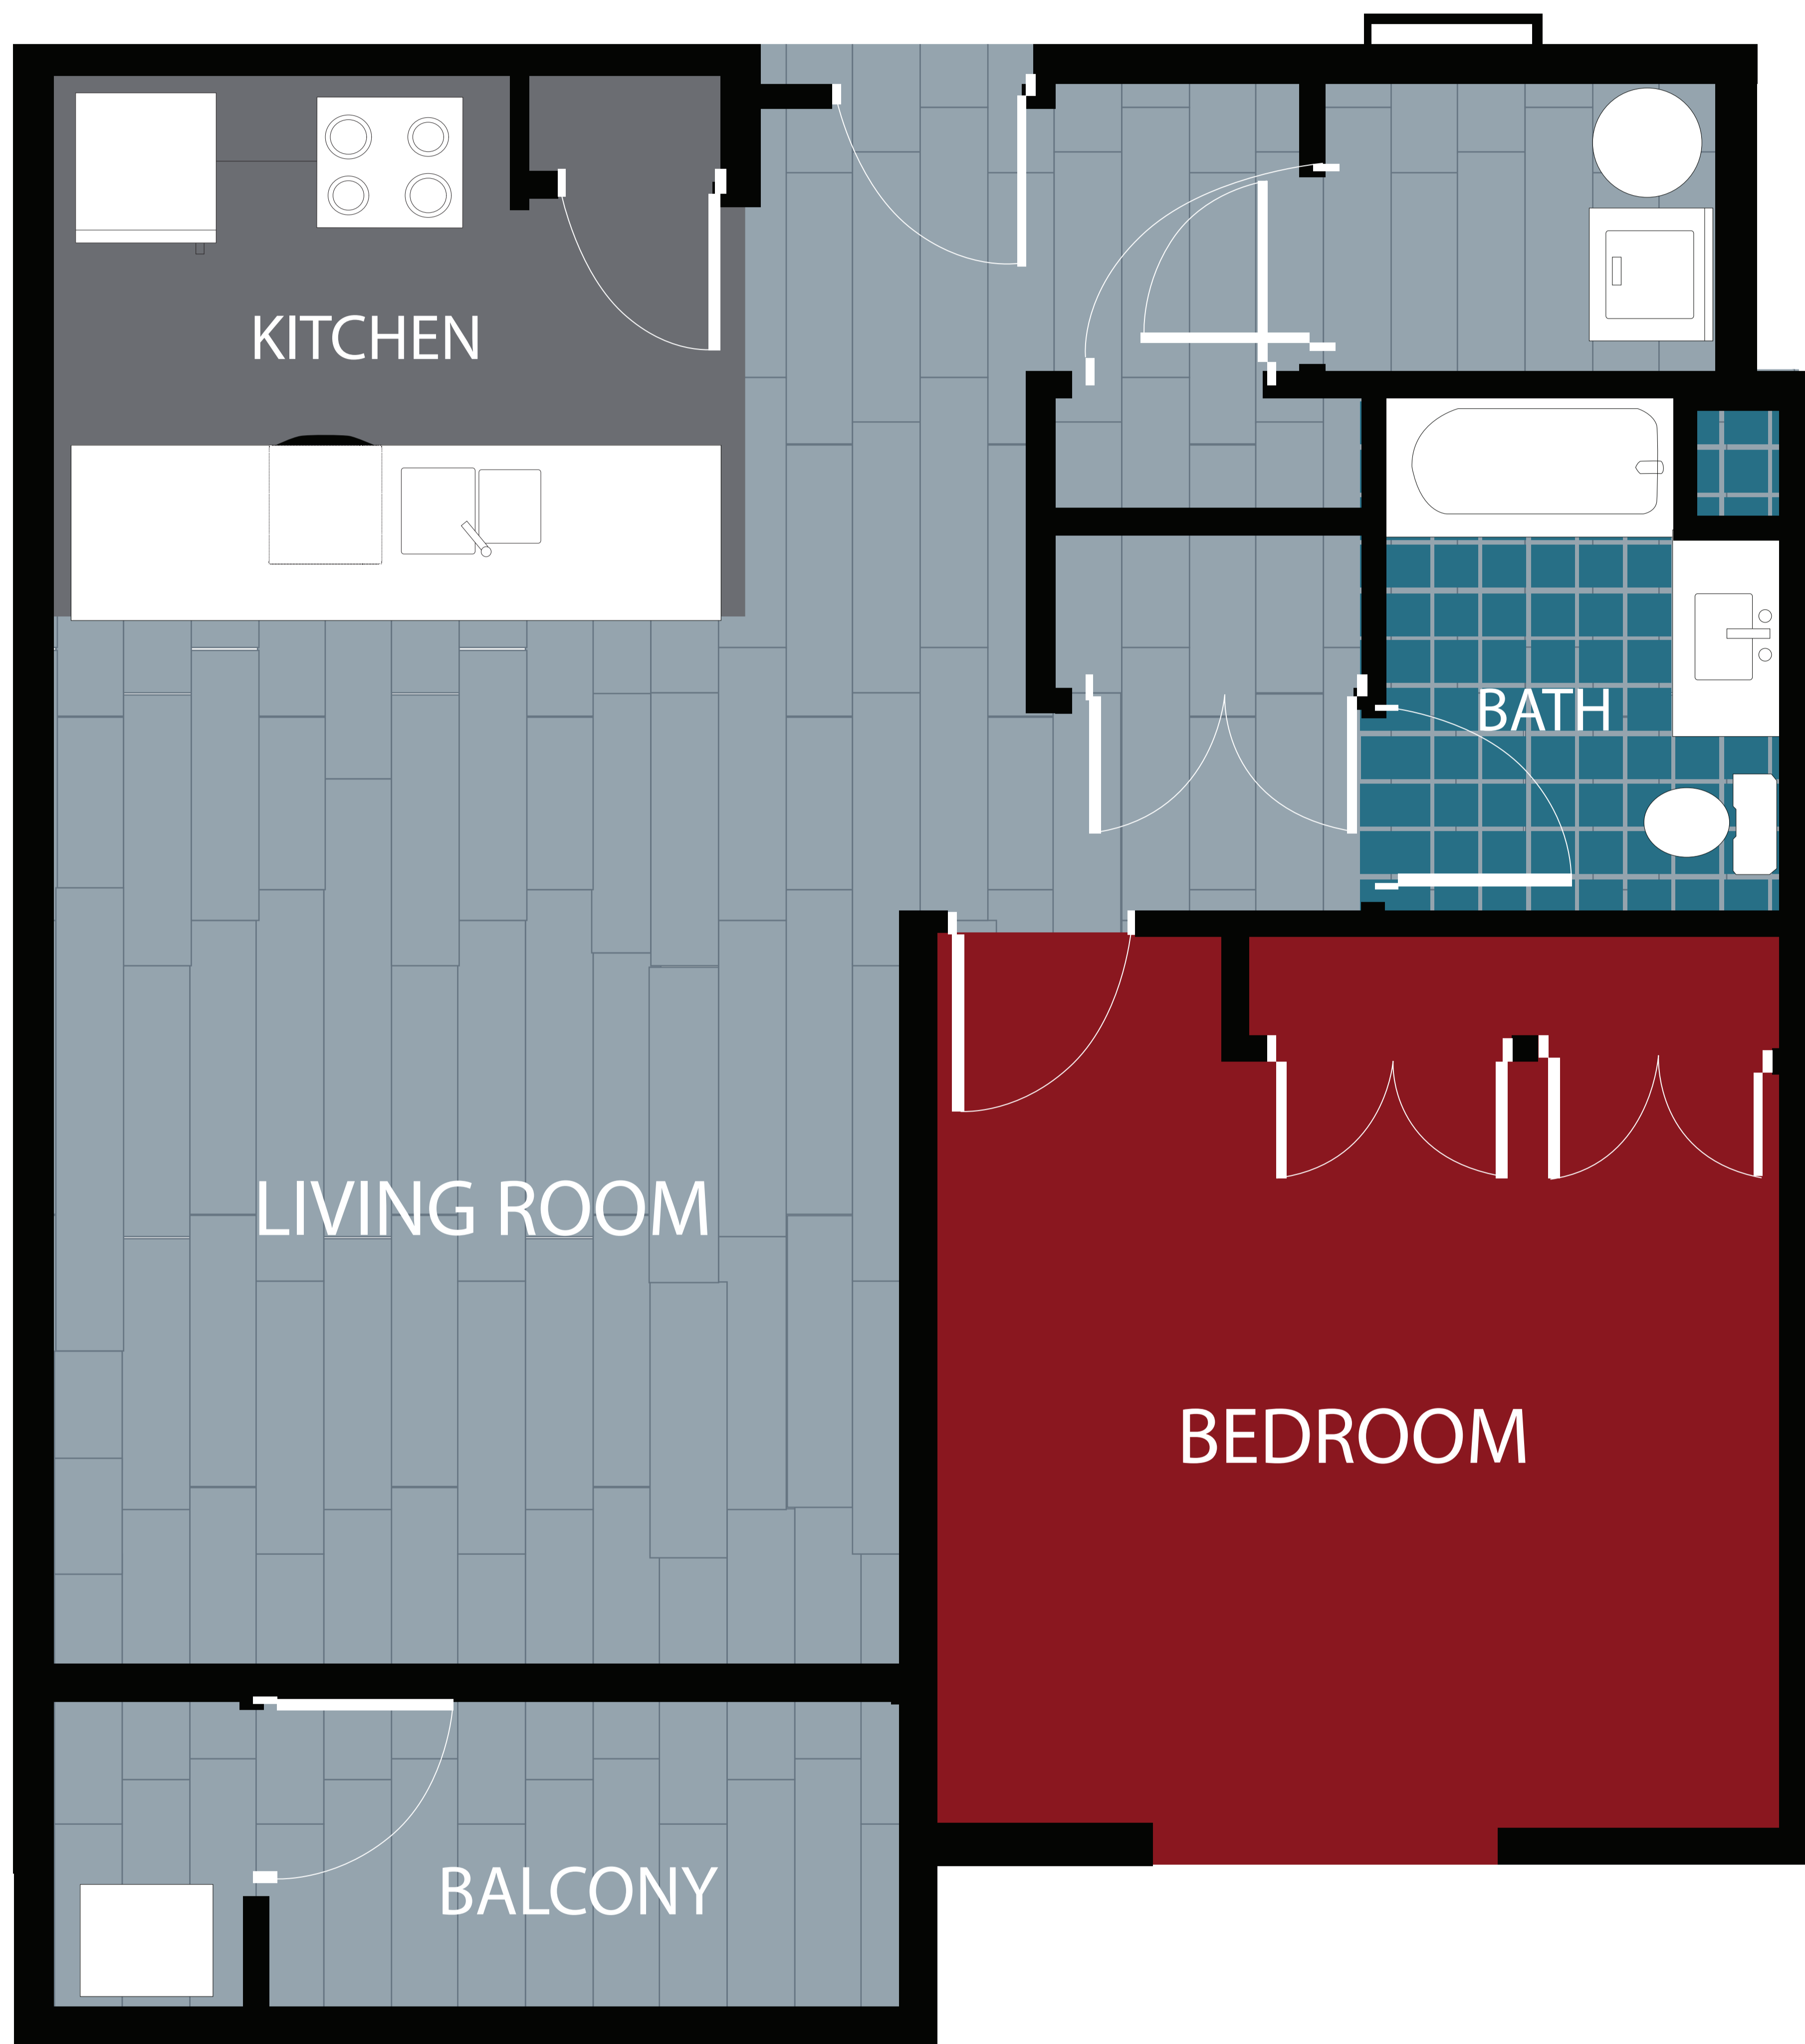

# APT: 206

DIMENSIONS	
●	Bedroom 13x15
●	Living Area 15x15
●	Balcony 75sq.ft
●	Total Area 853sq.ft

Station House Somerville  
44 Veterans Memorial Drive  
Somerville, NJ 08876  
Phone: 908-879-2000  
[www.dgmpropertiesnj.com](http://www.dgmpropertiesnj.com)