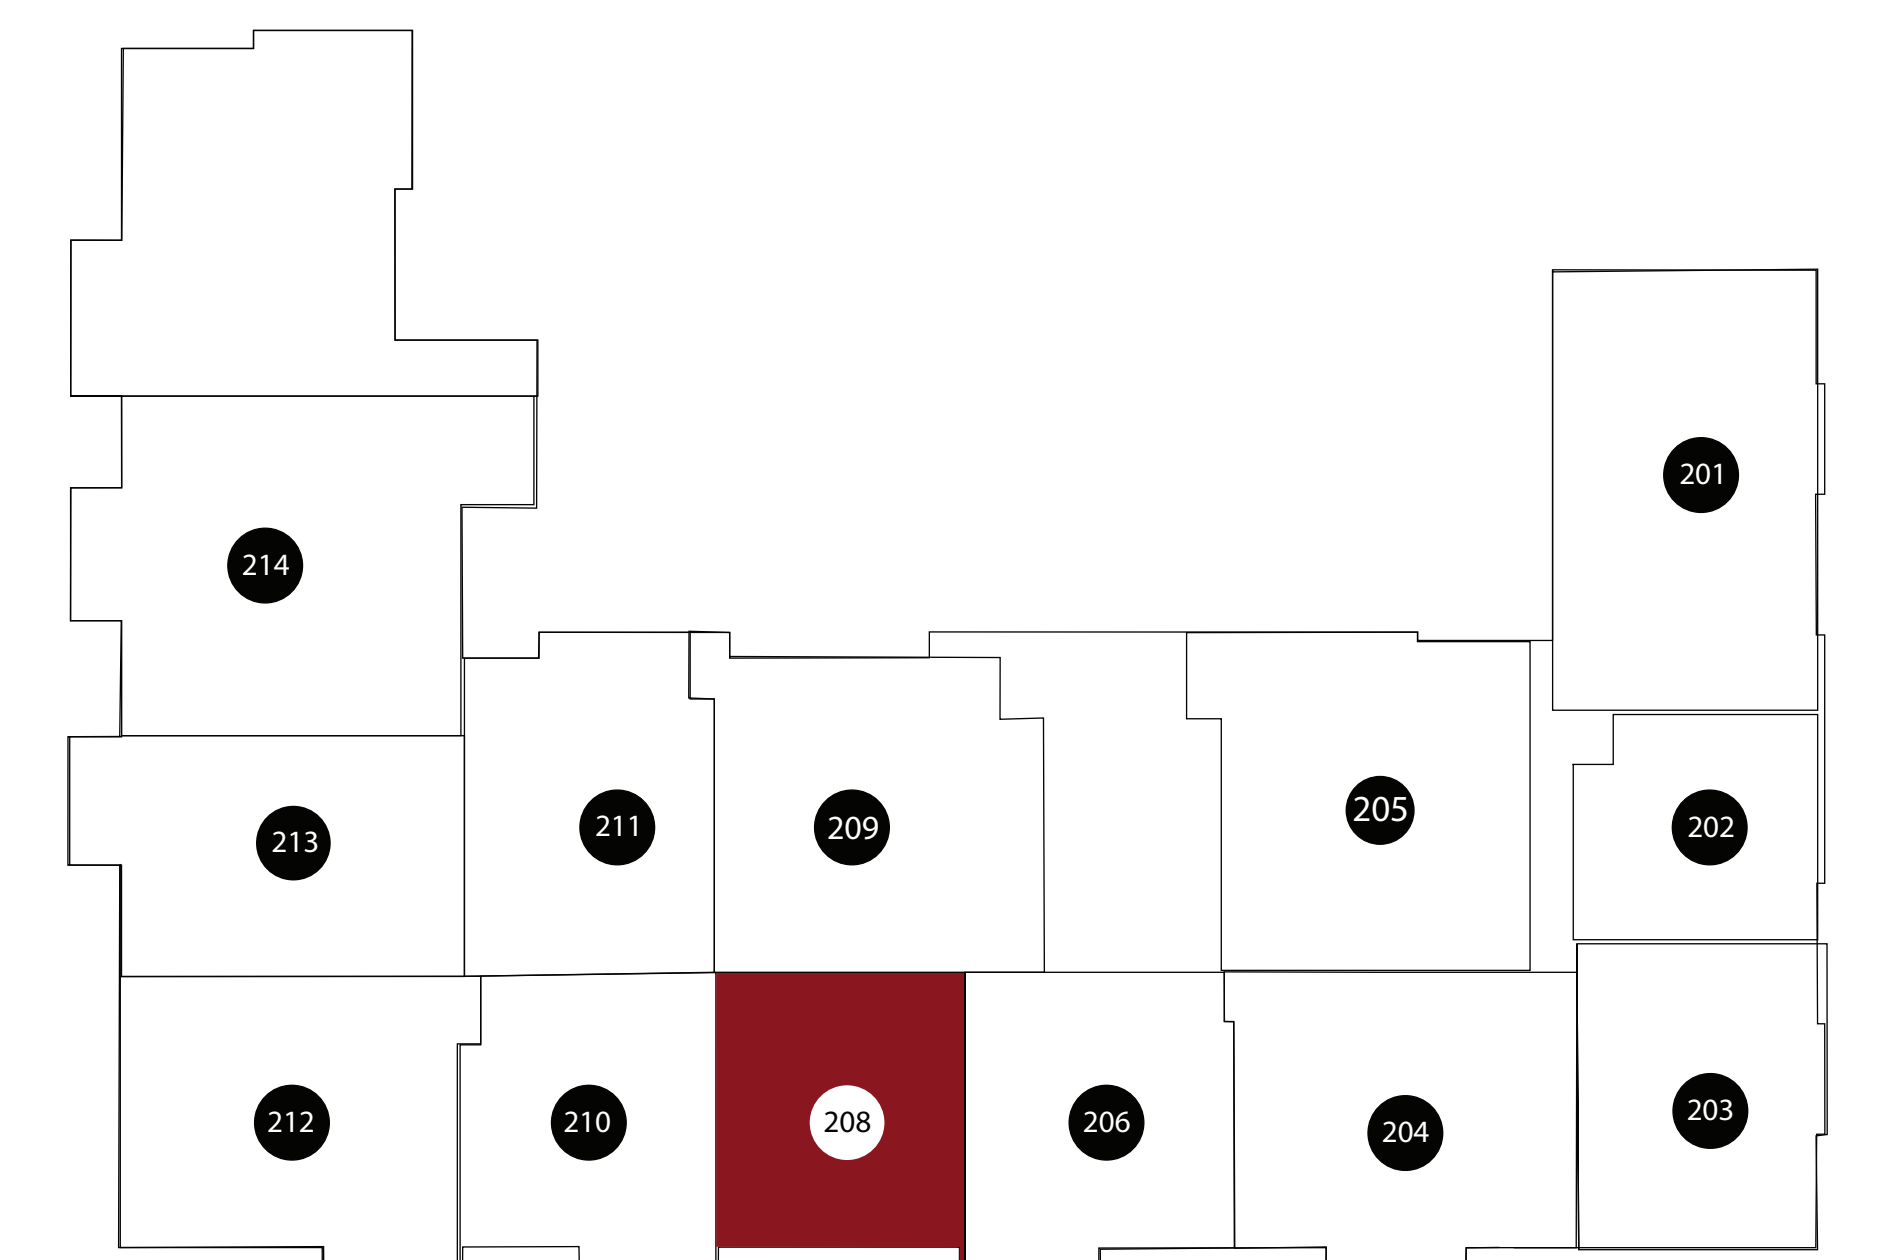

APT: 208

DIMENSIONS	
●	Bedroom 13x14
●	Living Area 14x15
●	Total Area 864sq.ft

Station House Somerville
44 Veterans Memorial Drive
Somerville, NJ 08876
Phone: 908-879-2000
www.dgmpropertiesnj.com