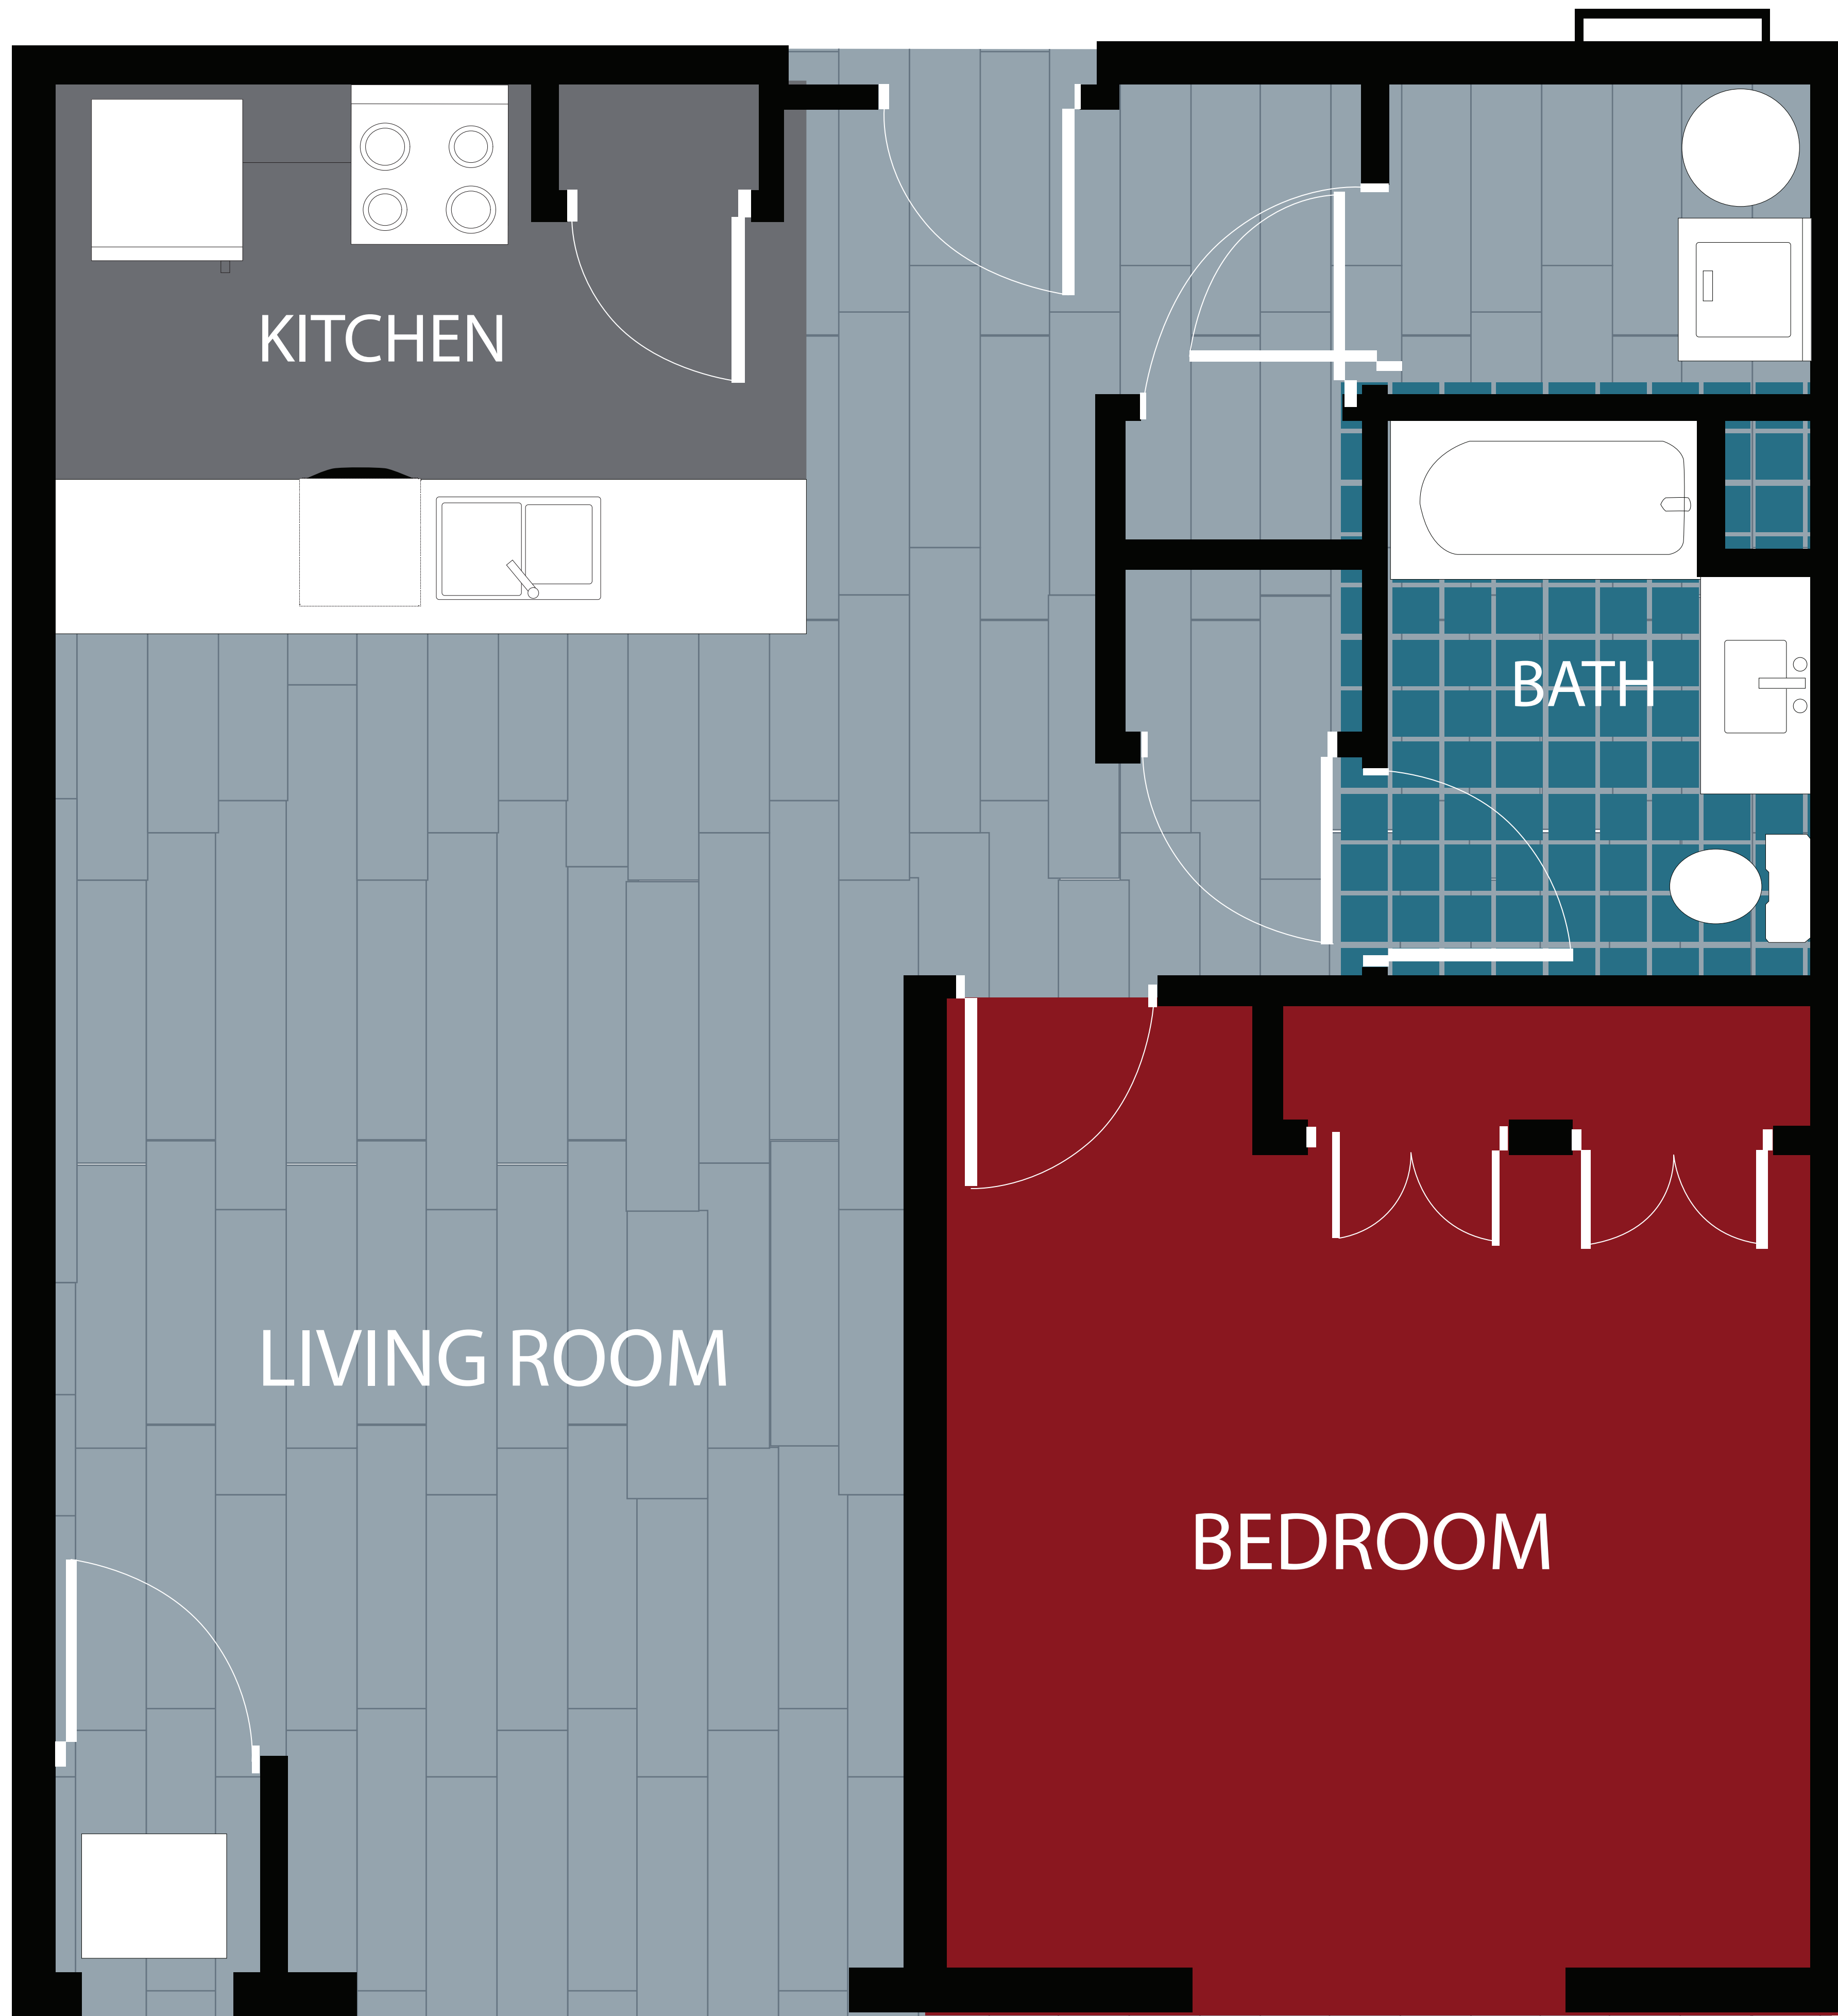

APT: 208

DIMENSIONS	
●	Bedroom 13x14
●	Living Area 14x15
●	Total Area 864sq.ft

Station House Somerville
44 Veterans Memorial Drive
Somerville, NJ 08876
Phone: 908-879-2000
www.dgmpropertiesnj.com