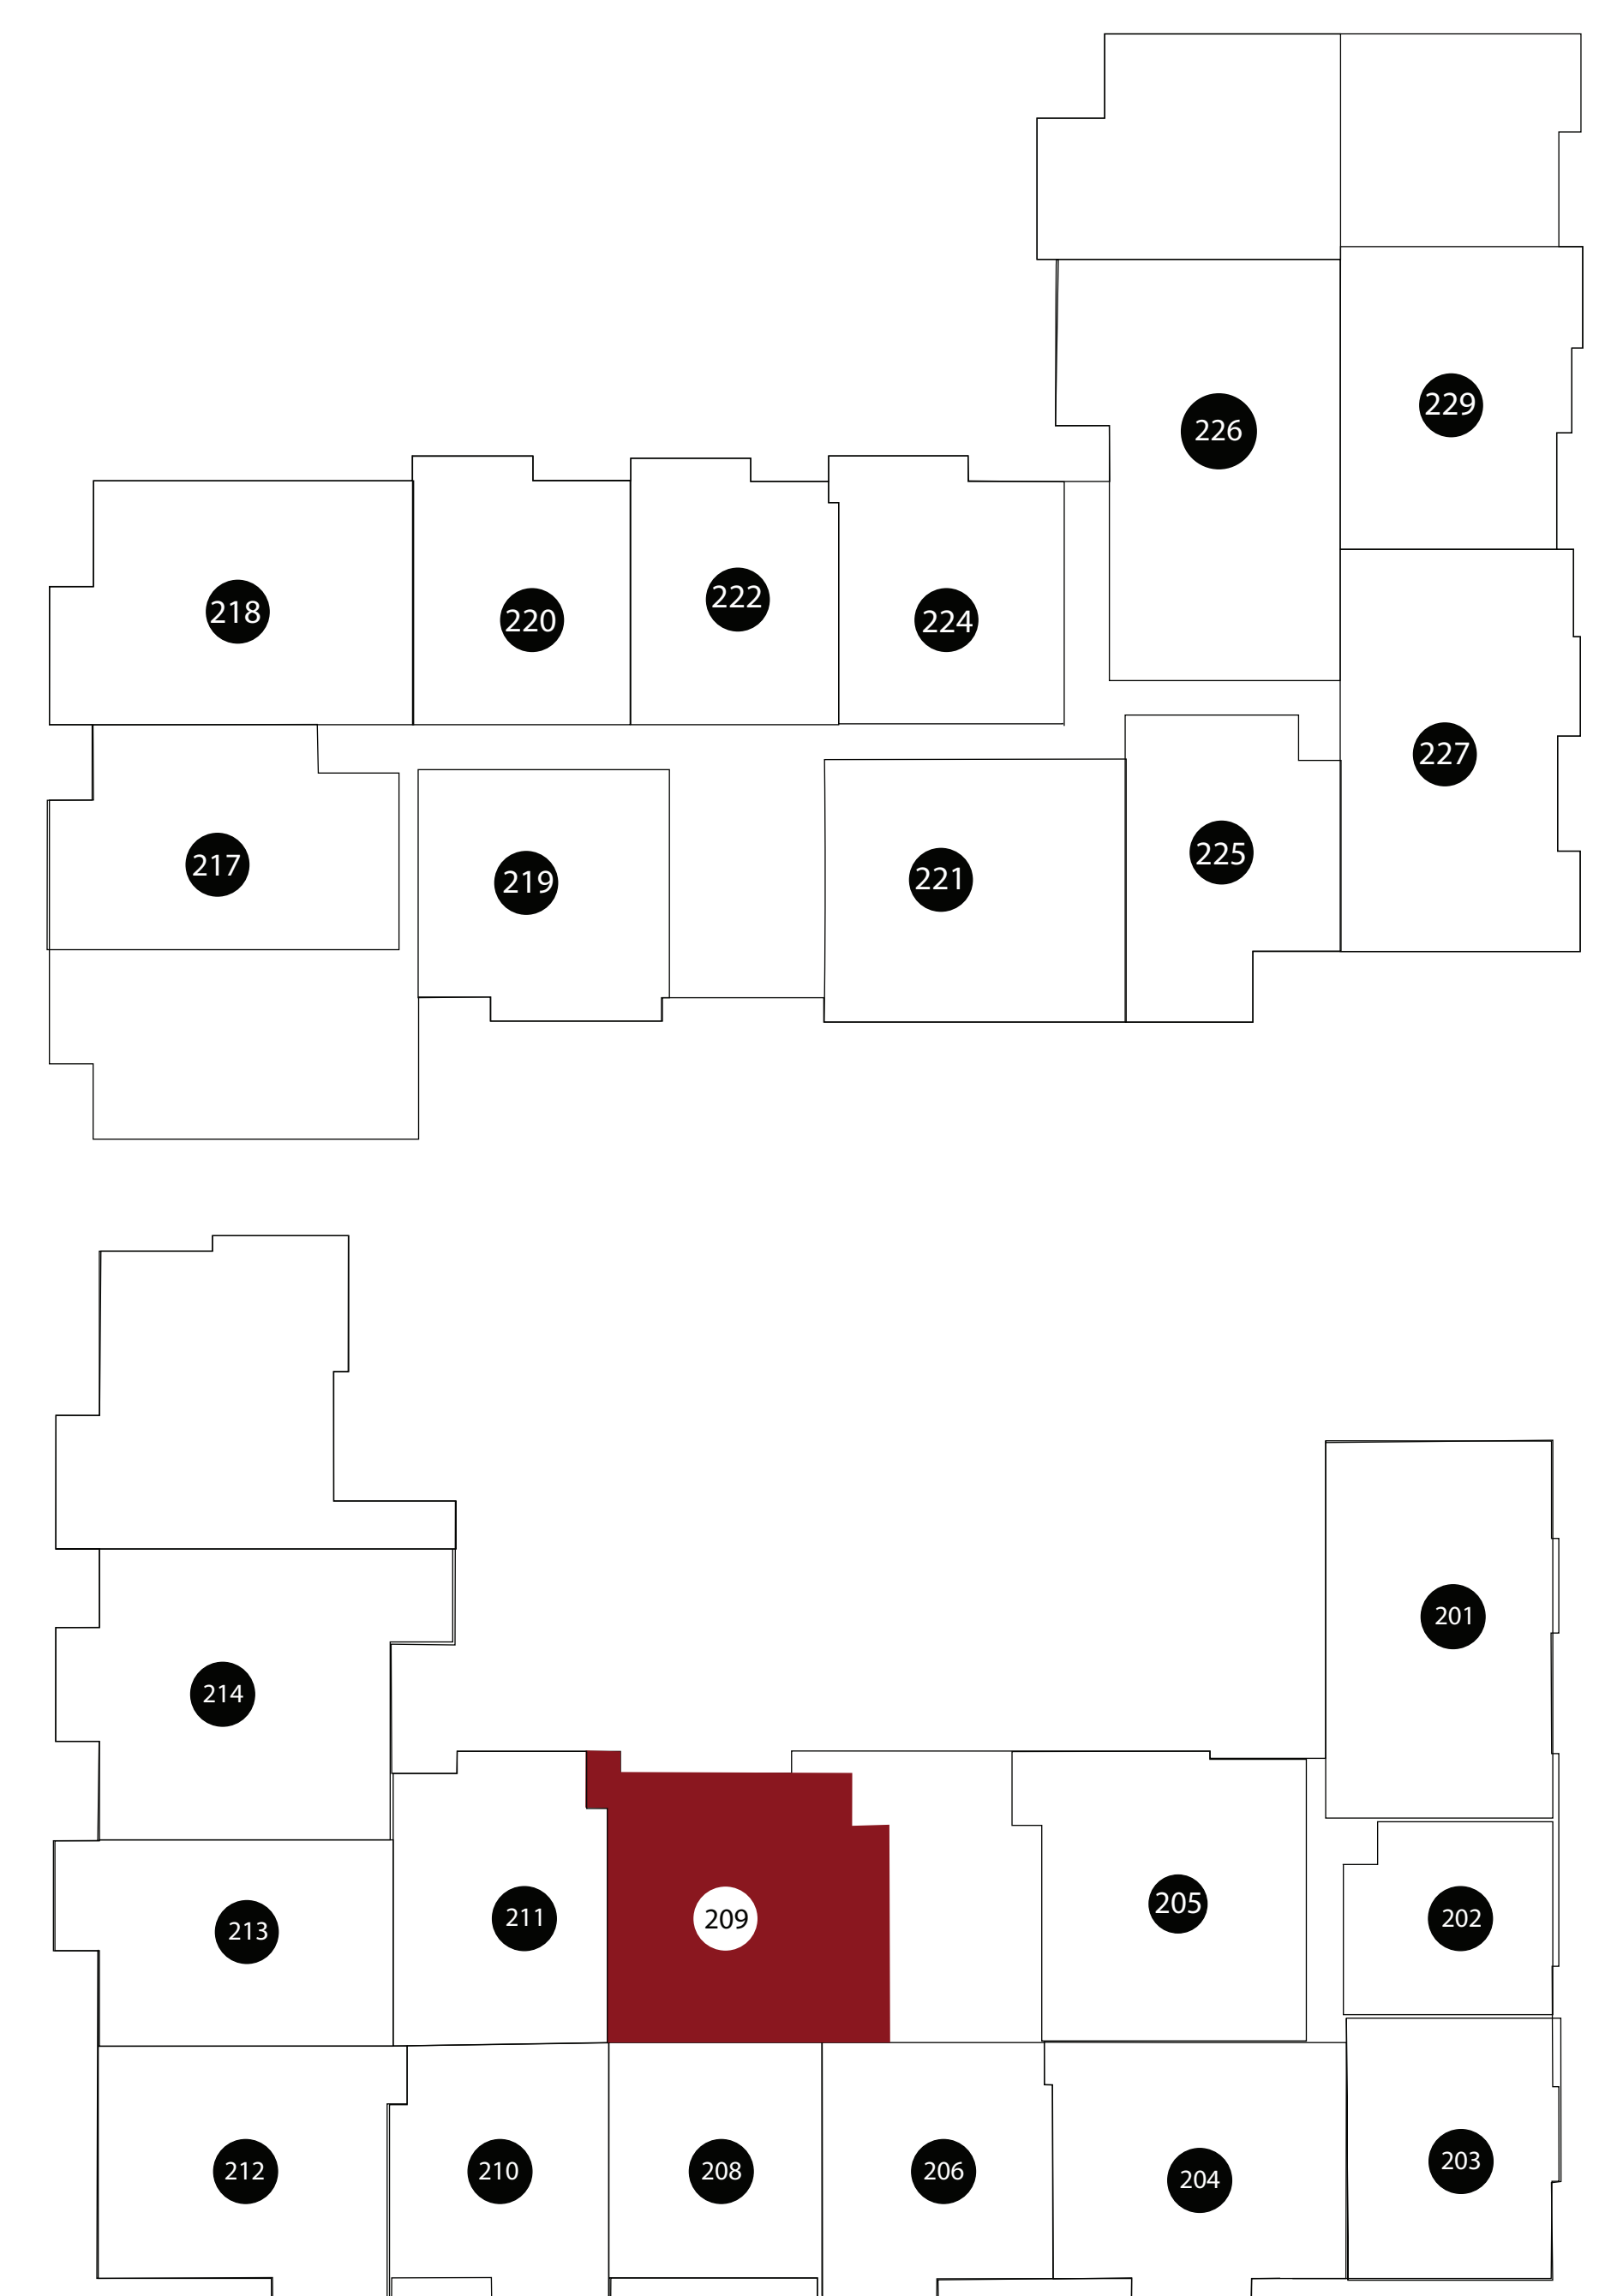

# APT: 209

## DIMENSIONS

- Bedroom  
13x12
- Living Area  
16x14
- Balcony  
75sq.ft
- Total Area  
852sq.ft

Station House Somerville  
44 Veterans Memorial Drive  
Somerville, NJ 08876  
Phone: 908-879-2000  
[www.dgmpropertiesnj.com](http://www.dgmpropertiesnj.com)