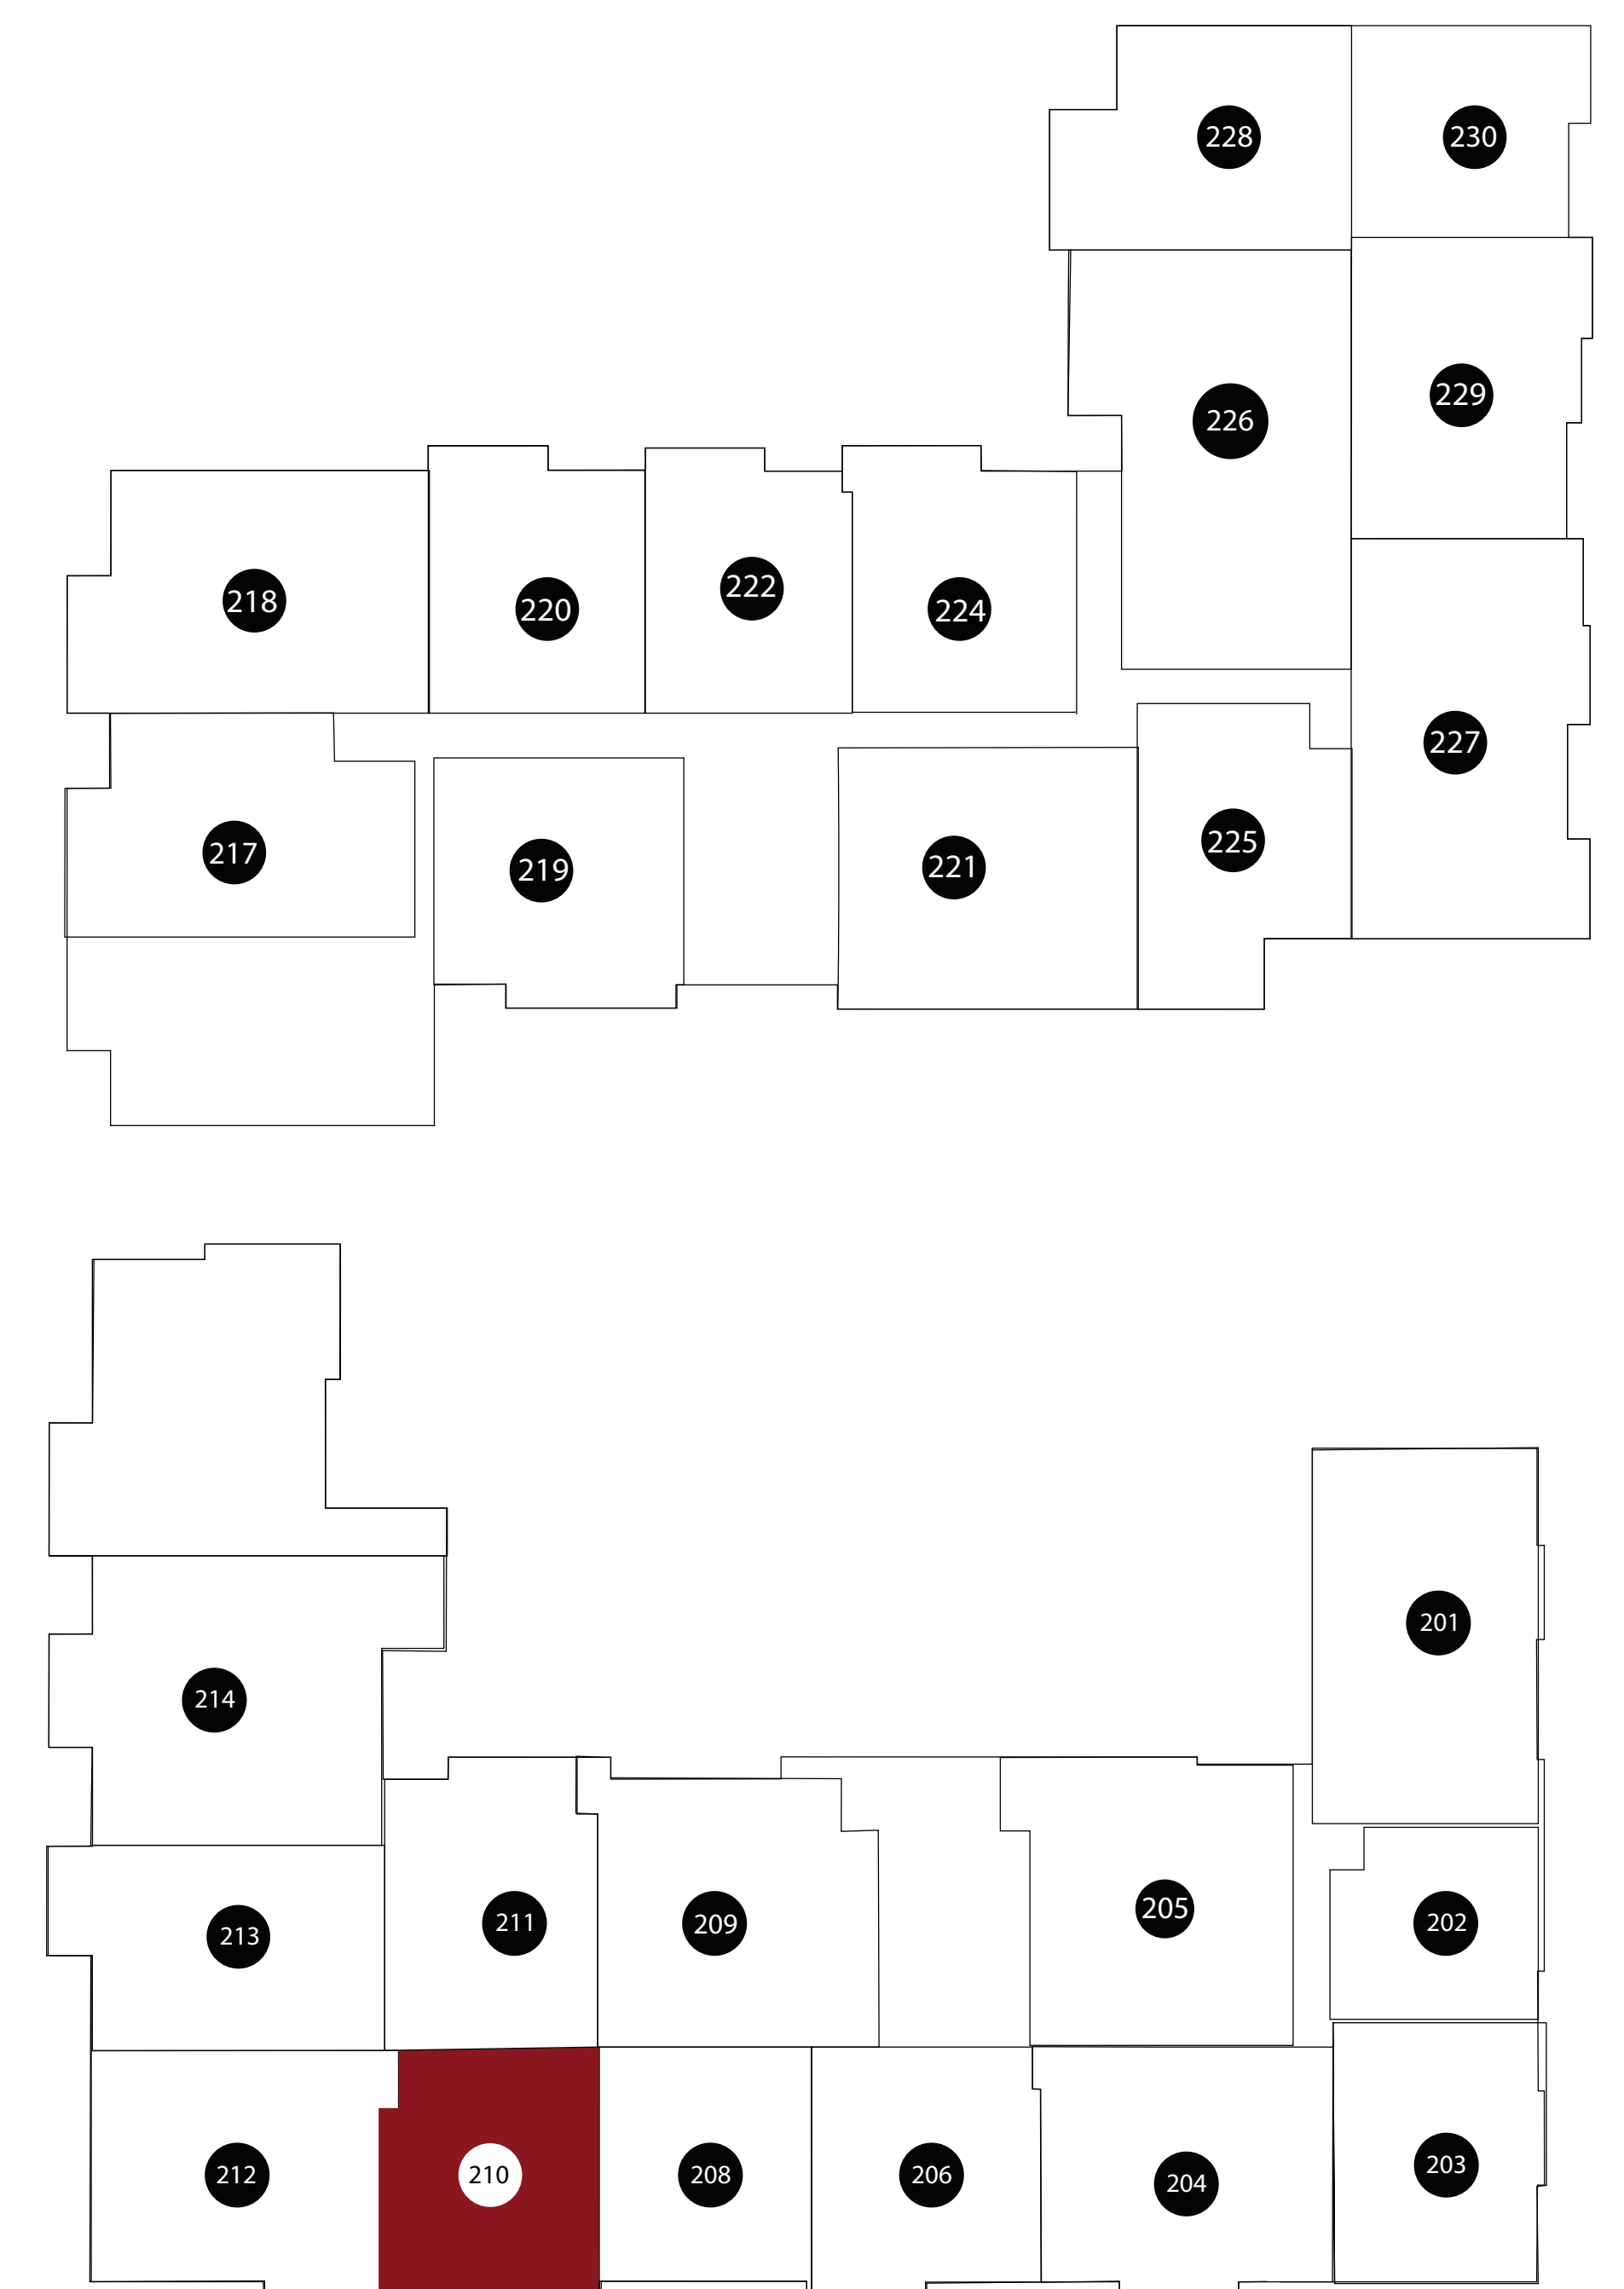

# APT: 210

## DIMENSIONS

- Bedroom  
13x14
- Living Area  
15x15
- Balcony  
75sq.ft
- Total Area  
844sq.ft

**DGM**  
MANAGEMENT

Station House Somerville  
44 Veterans Memorial Drive  
Somerville, NJ 08876  
Phone: 908-879-2000  
[www.dgmpropertiesnj.com](http://www.dgmpropertiesnj.com)