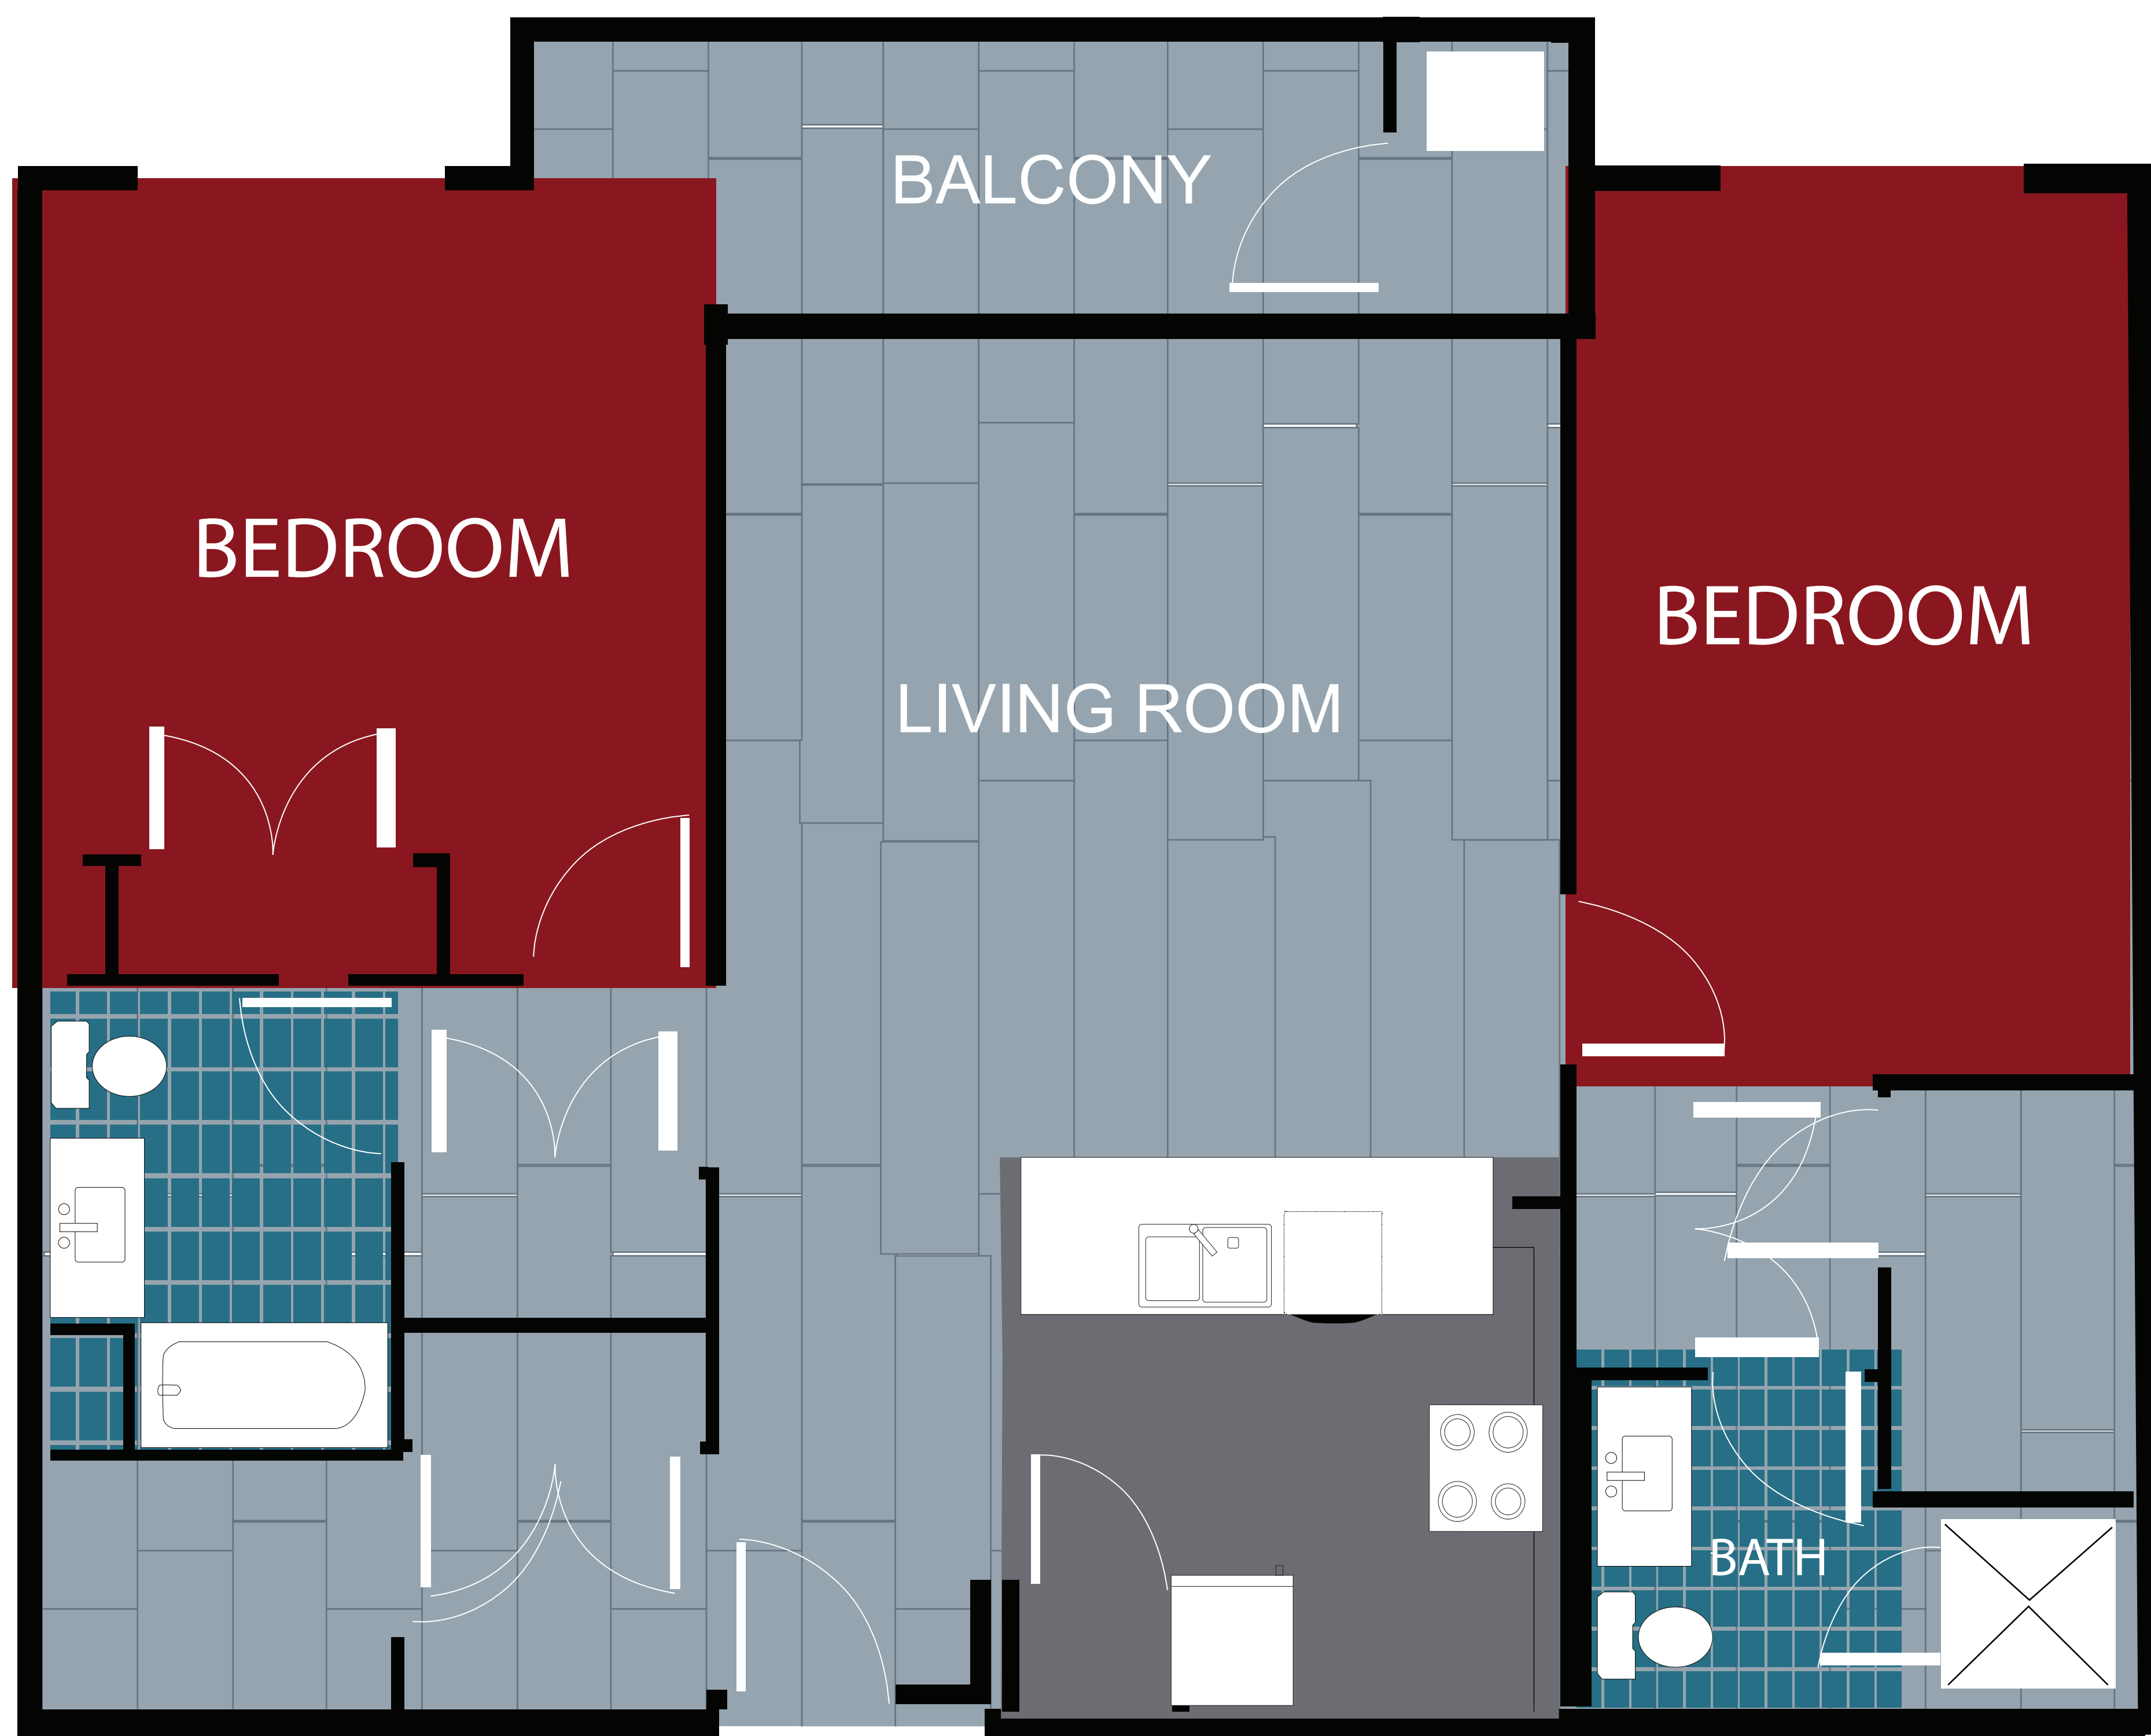

# APT: 211

## DIMENSIONS

- Bedroom  
18x11
- 2nd Bedroom  
13x12
- Living Area  
17x15
- Balcony  
75sq.ft
- Total Area  
1242sq.ft

**DGM**  
MANAGEMENT

Station House Somerville  
44 Veterans Memorial Drive  
Somerville, NJ 08876  
Phone: 908-879-2000  
[www.dgmpropertiesnj.com](http://www.dgmpropertiesnj.com)