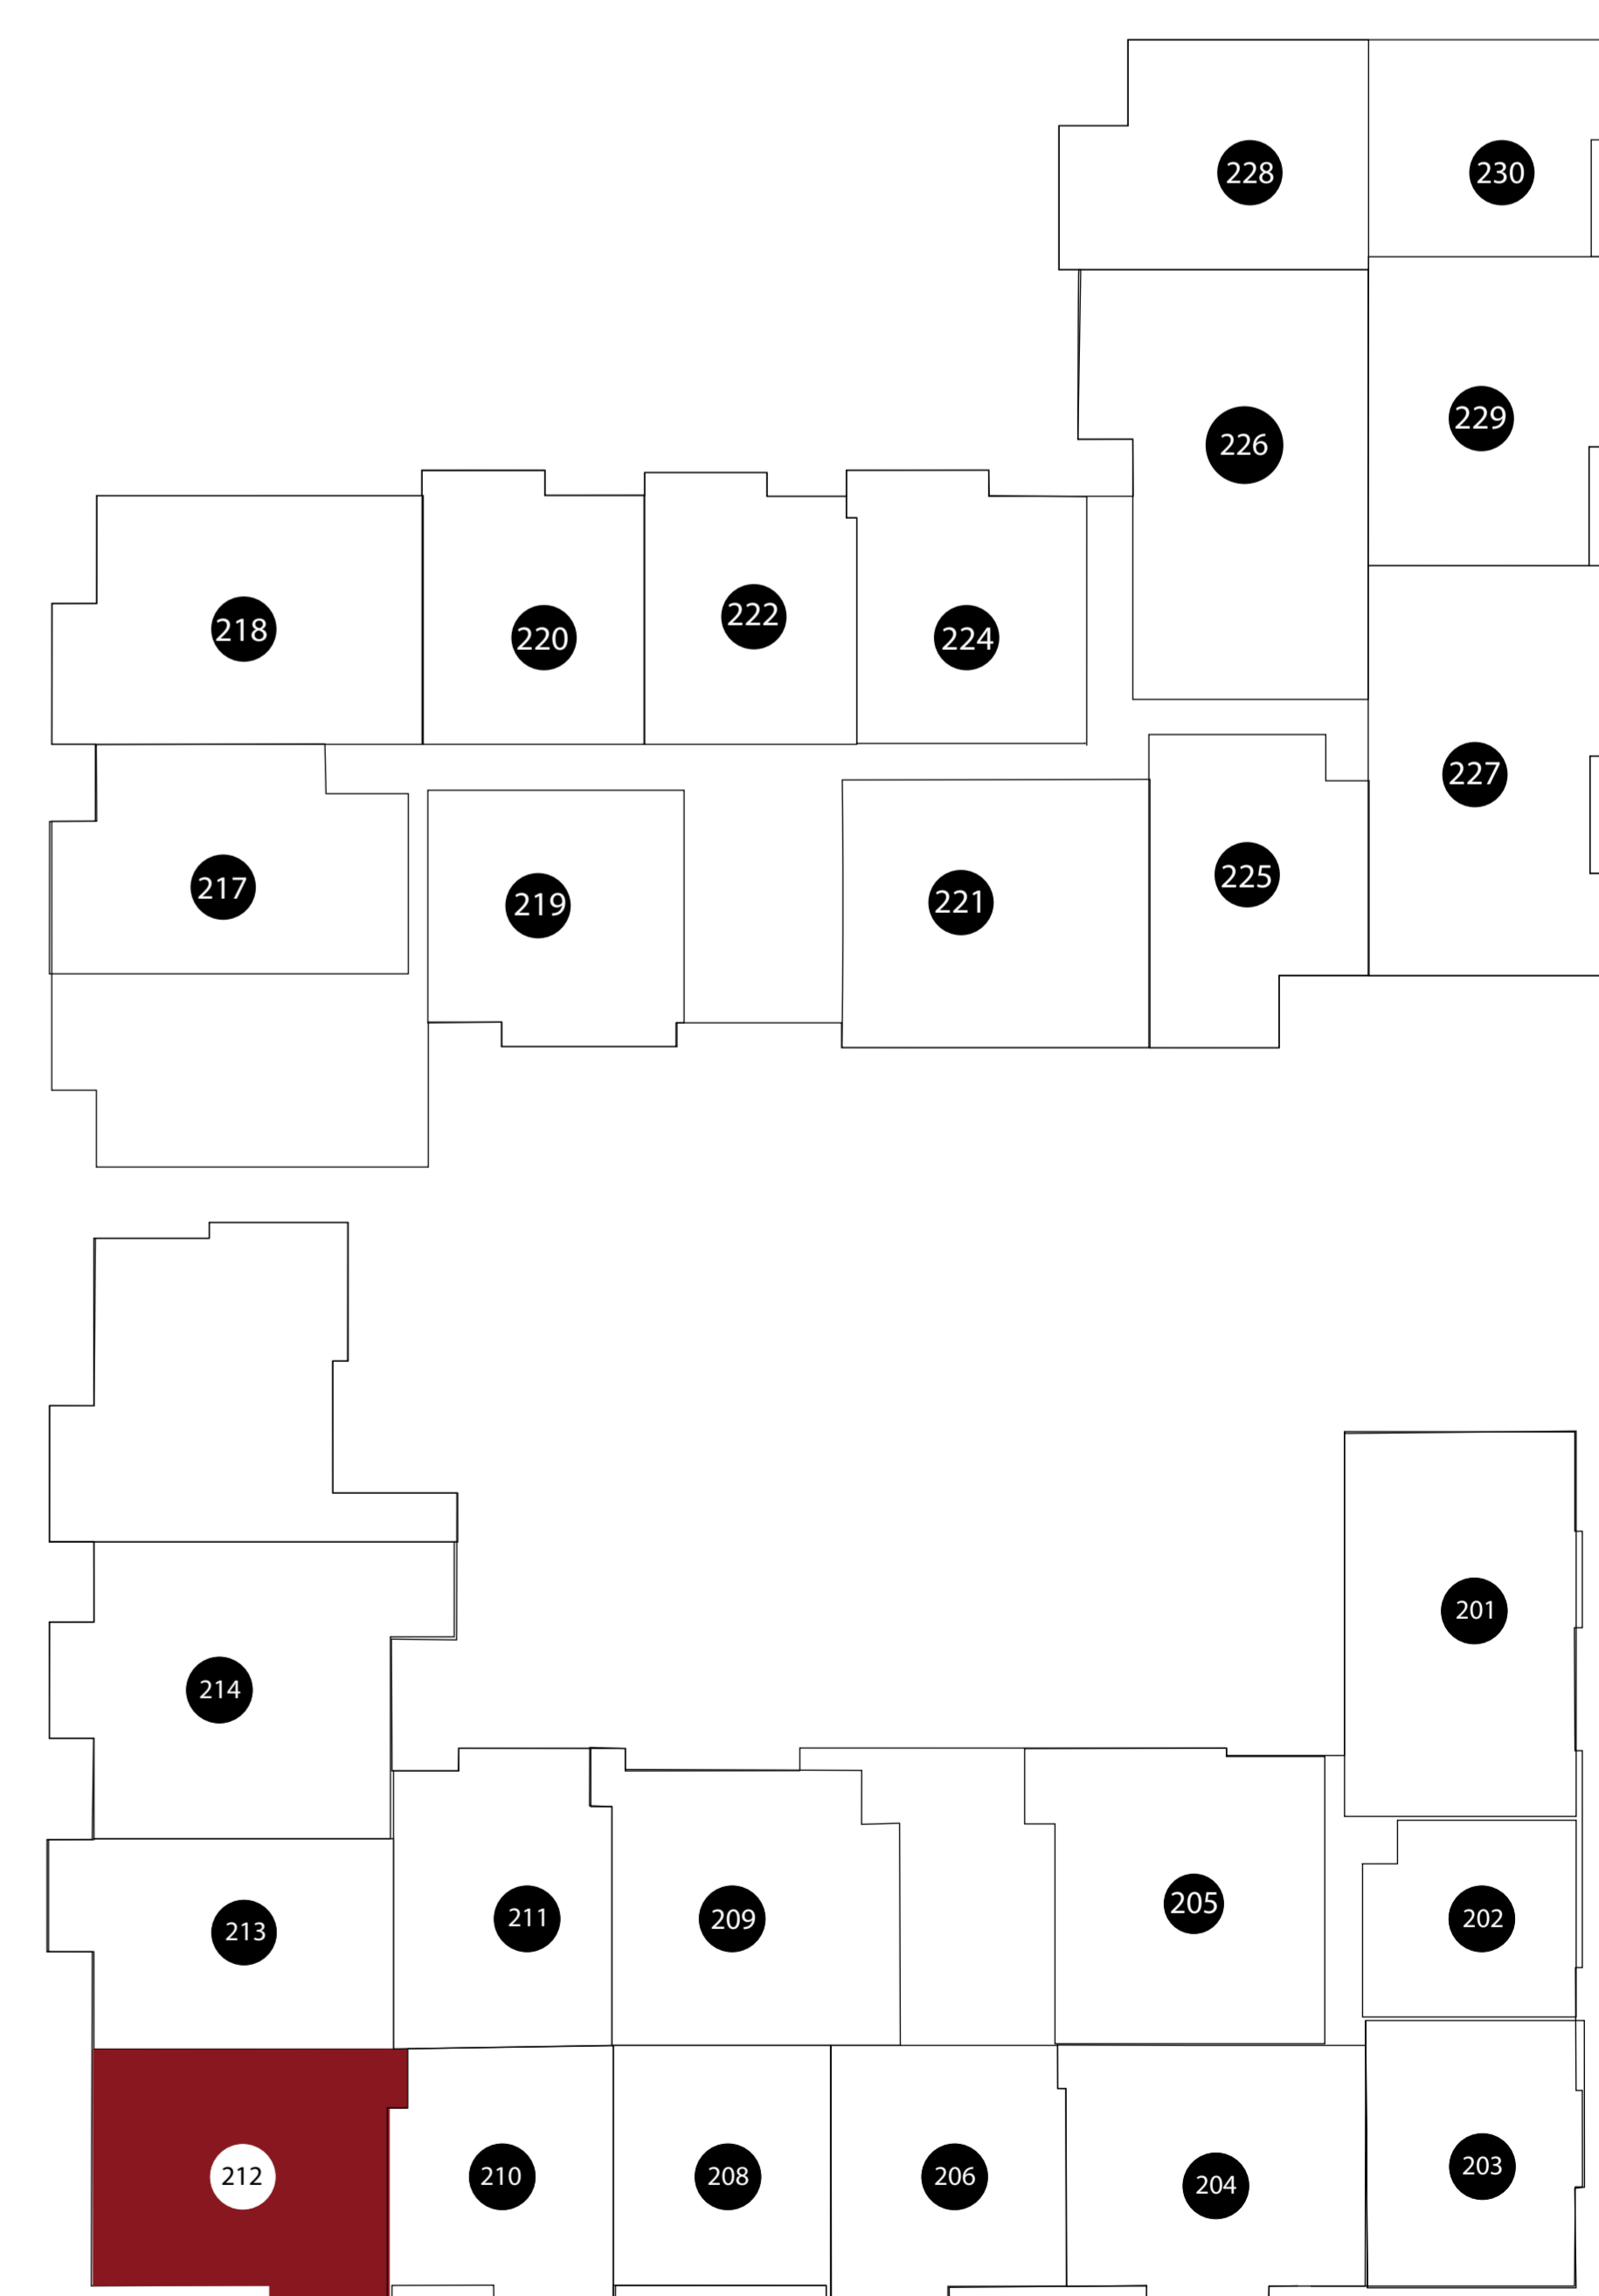

APT: 212

DIMENSIONS

- Bedroom
14x16
- 2nd Bedroom
13x12
- Living Area
15x14
- Balcony
75&325sq.ft
- Total Area
1160sq.ft

Station House Somerville
44 Veterans Memorial Drive
Somerville, NJ 08876
Phone: 908-879-2000
www.dgmpropertiesnj.com