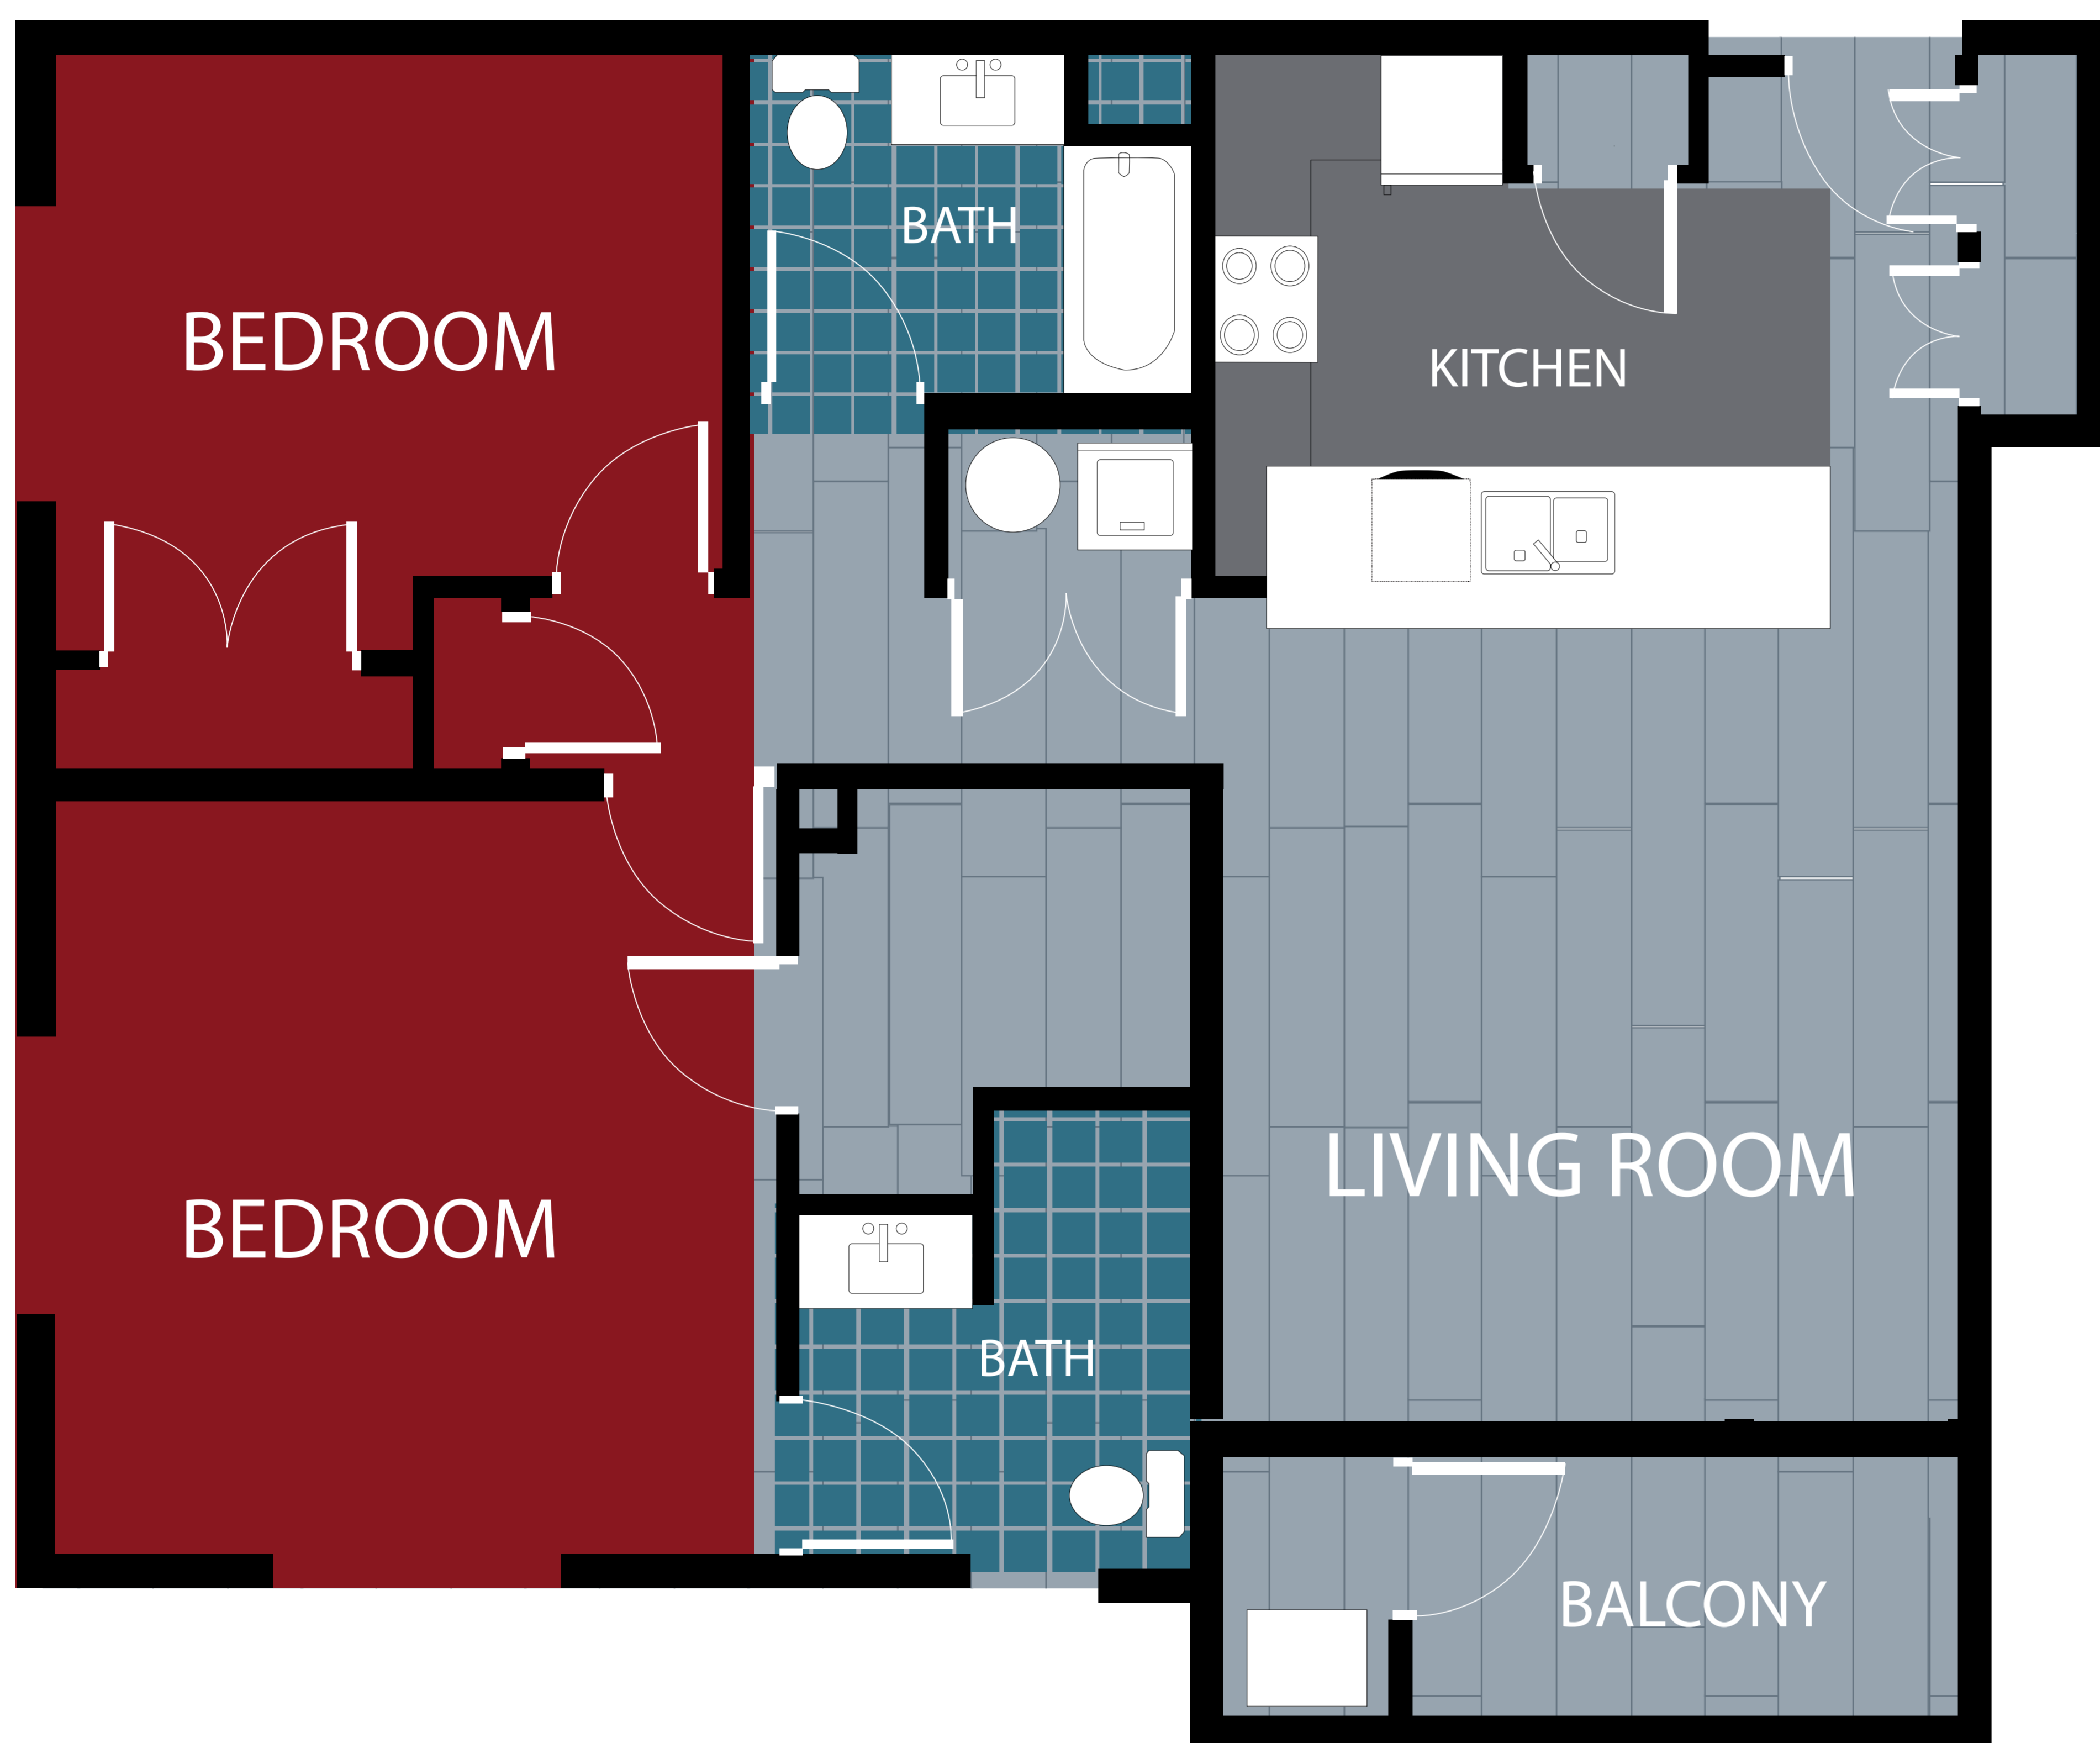

APT: 212

DIMENSIONS

- Bedroom
14x16
- 2nd Bedroom
13x12
- Living Area
15x14
- Balcony
75&325sq.ft
- Total Area
1160sq.ft

Station House Somerville
44 Veterans Memorial Drive
Somerville, NJ 08876
Phone: 908-879-2000
www.dgmpropertiesnj.com