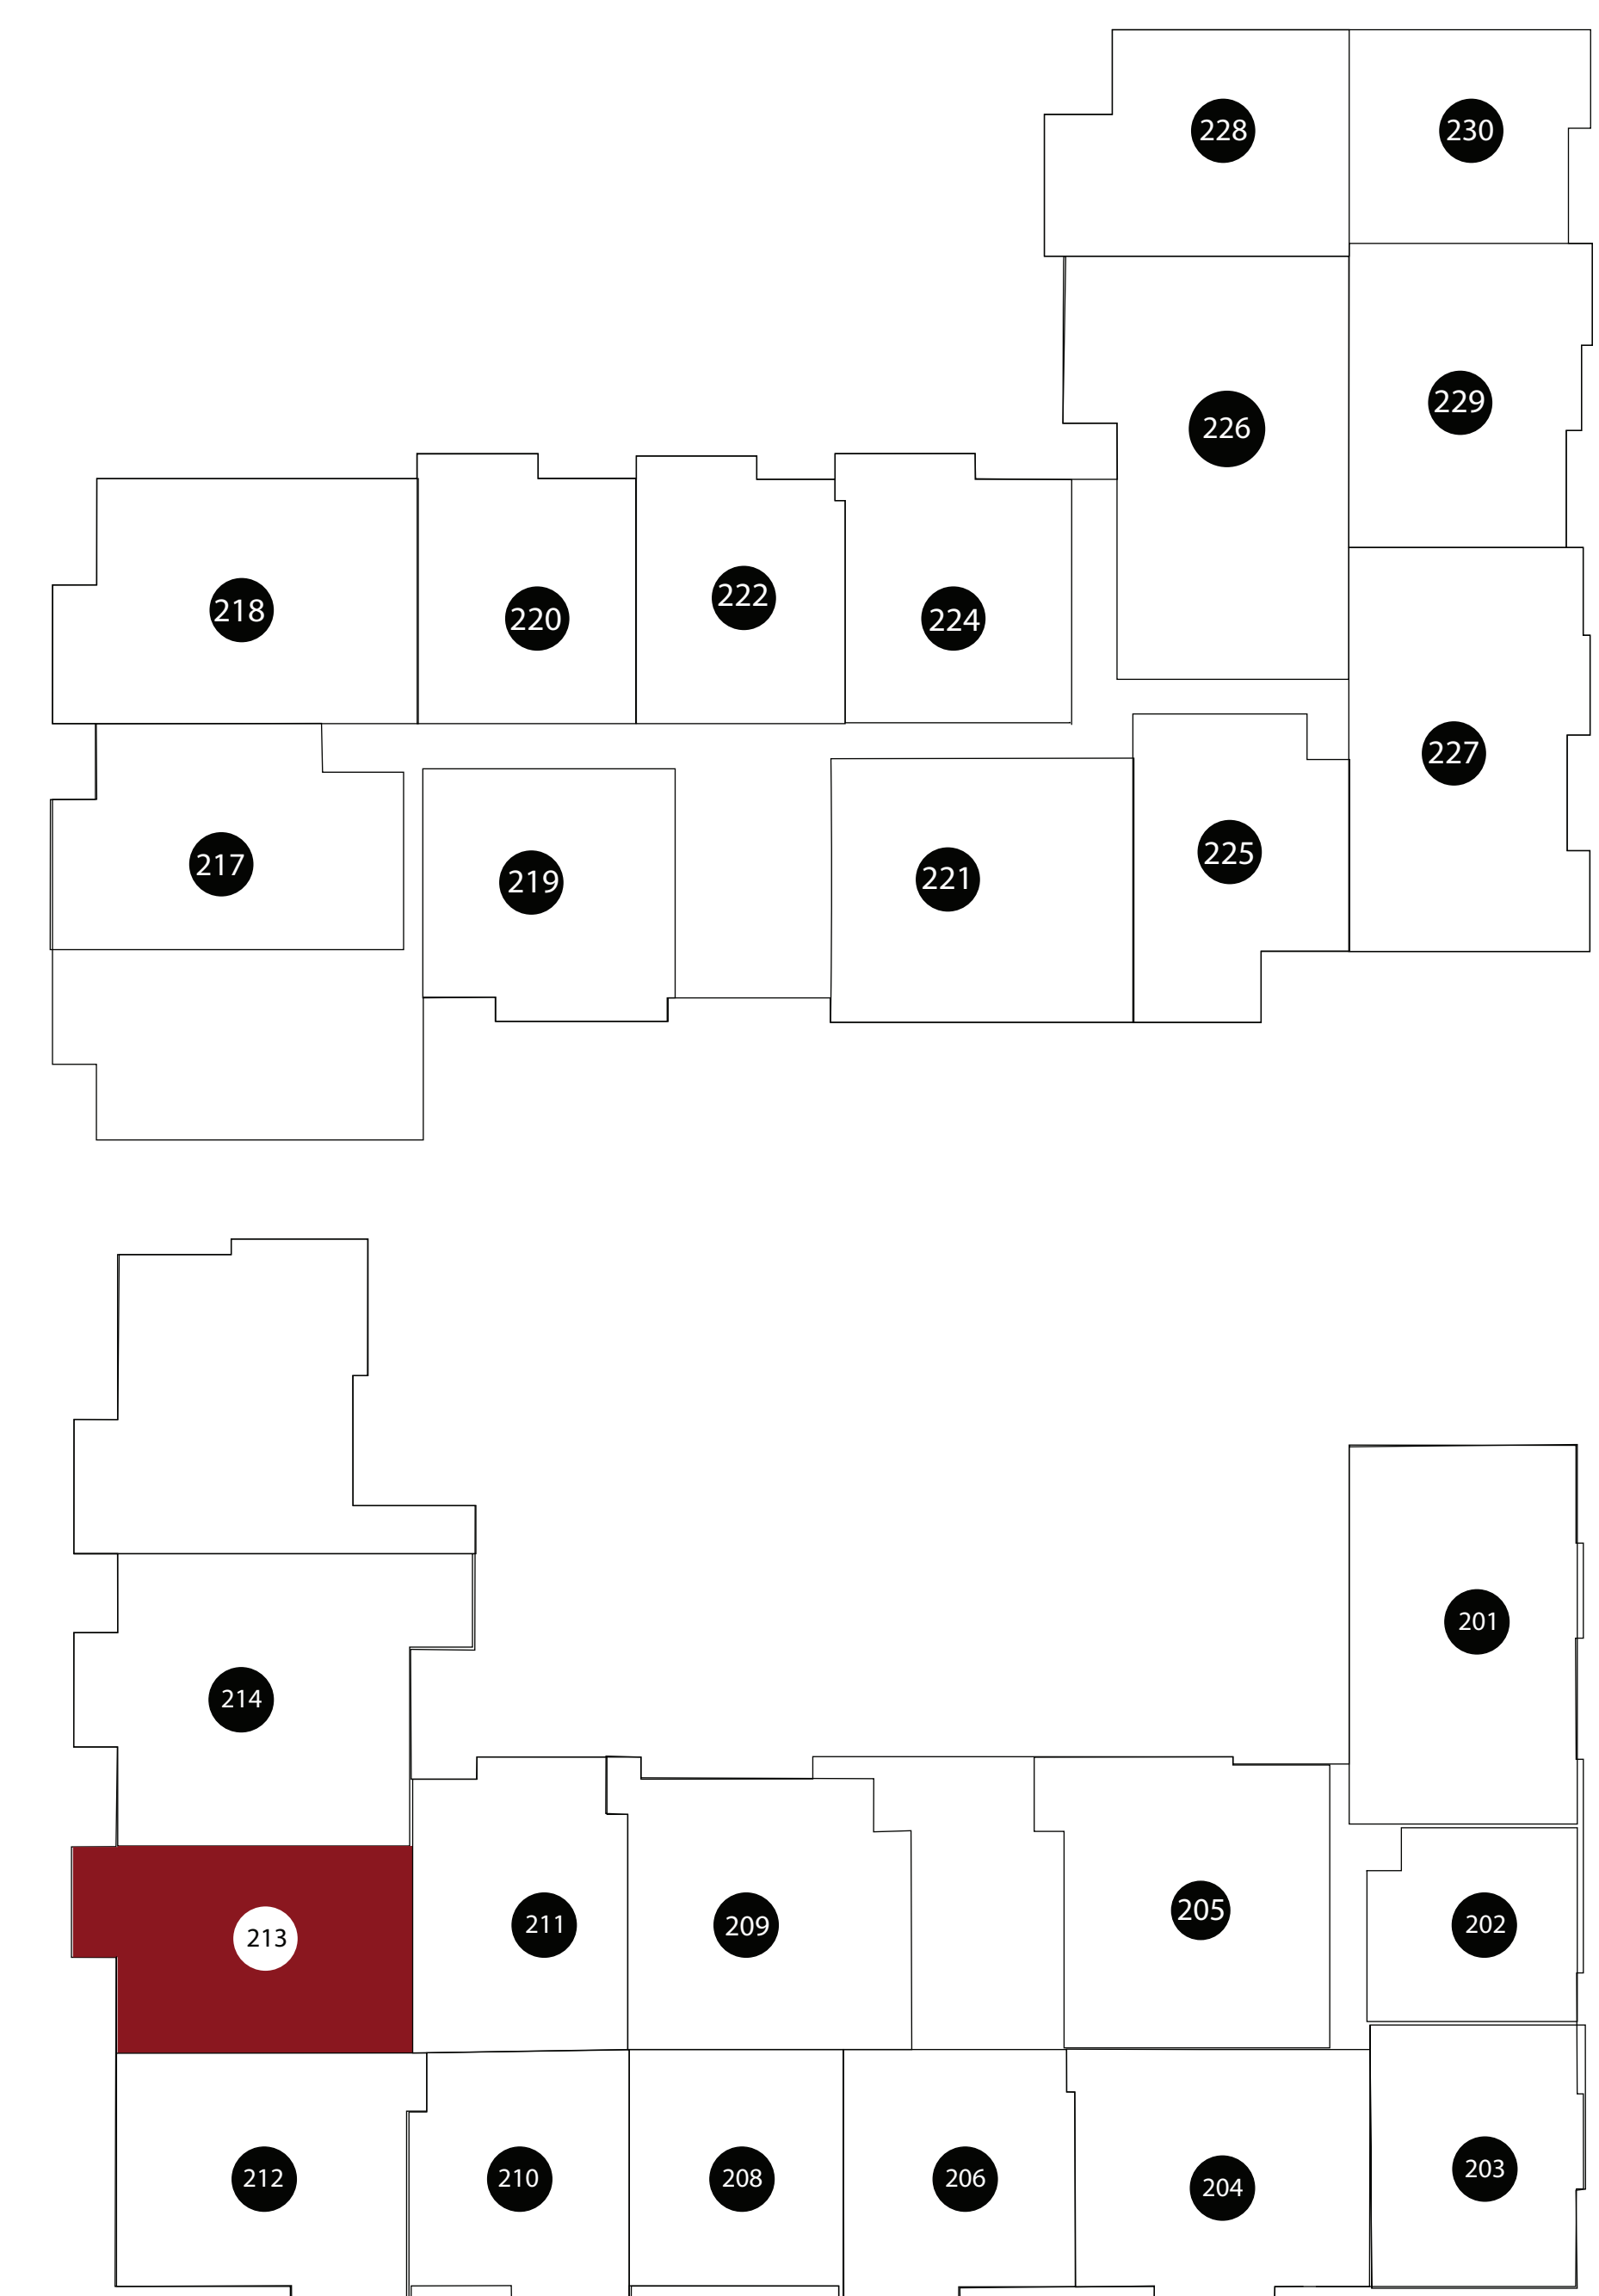

APT: 213

DIMENSIONS

- Bedroom
15x13
- Living Area
14x16
- Balcony
75sq.ft
- Total Area
883sq.ft

DGM
MANAGEMENT

Station House Somerville
44 Veterans Memorial Drive
Somerville, NJ 08876
Phone: 908-879-2000
www.dgmpropertiesnj.com