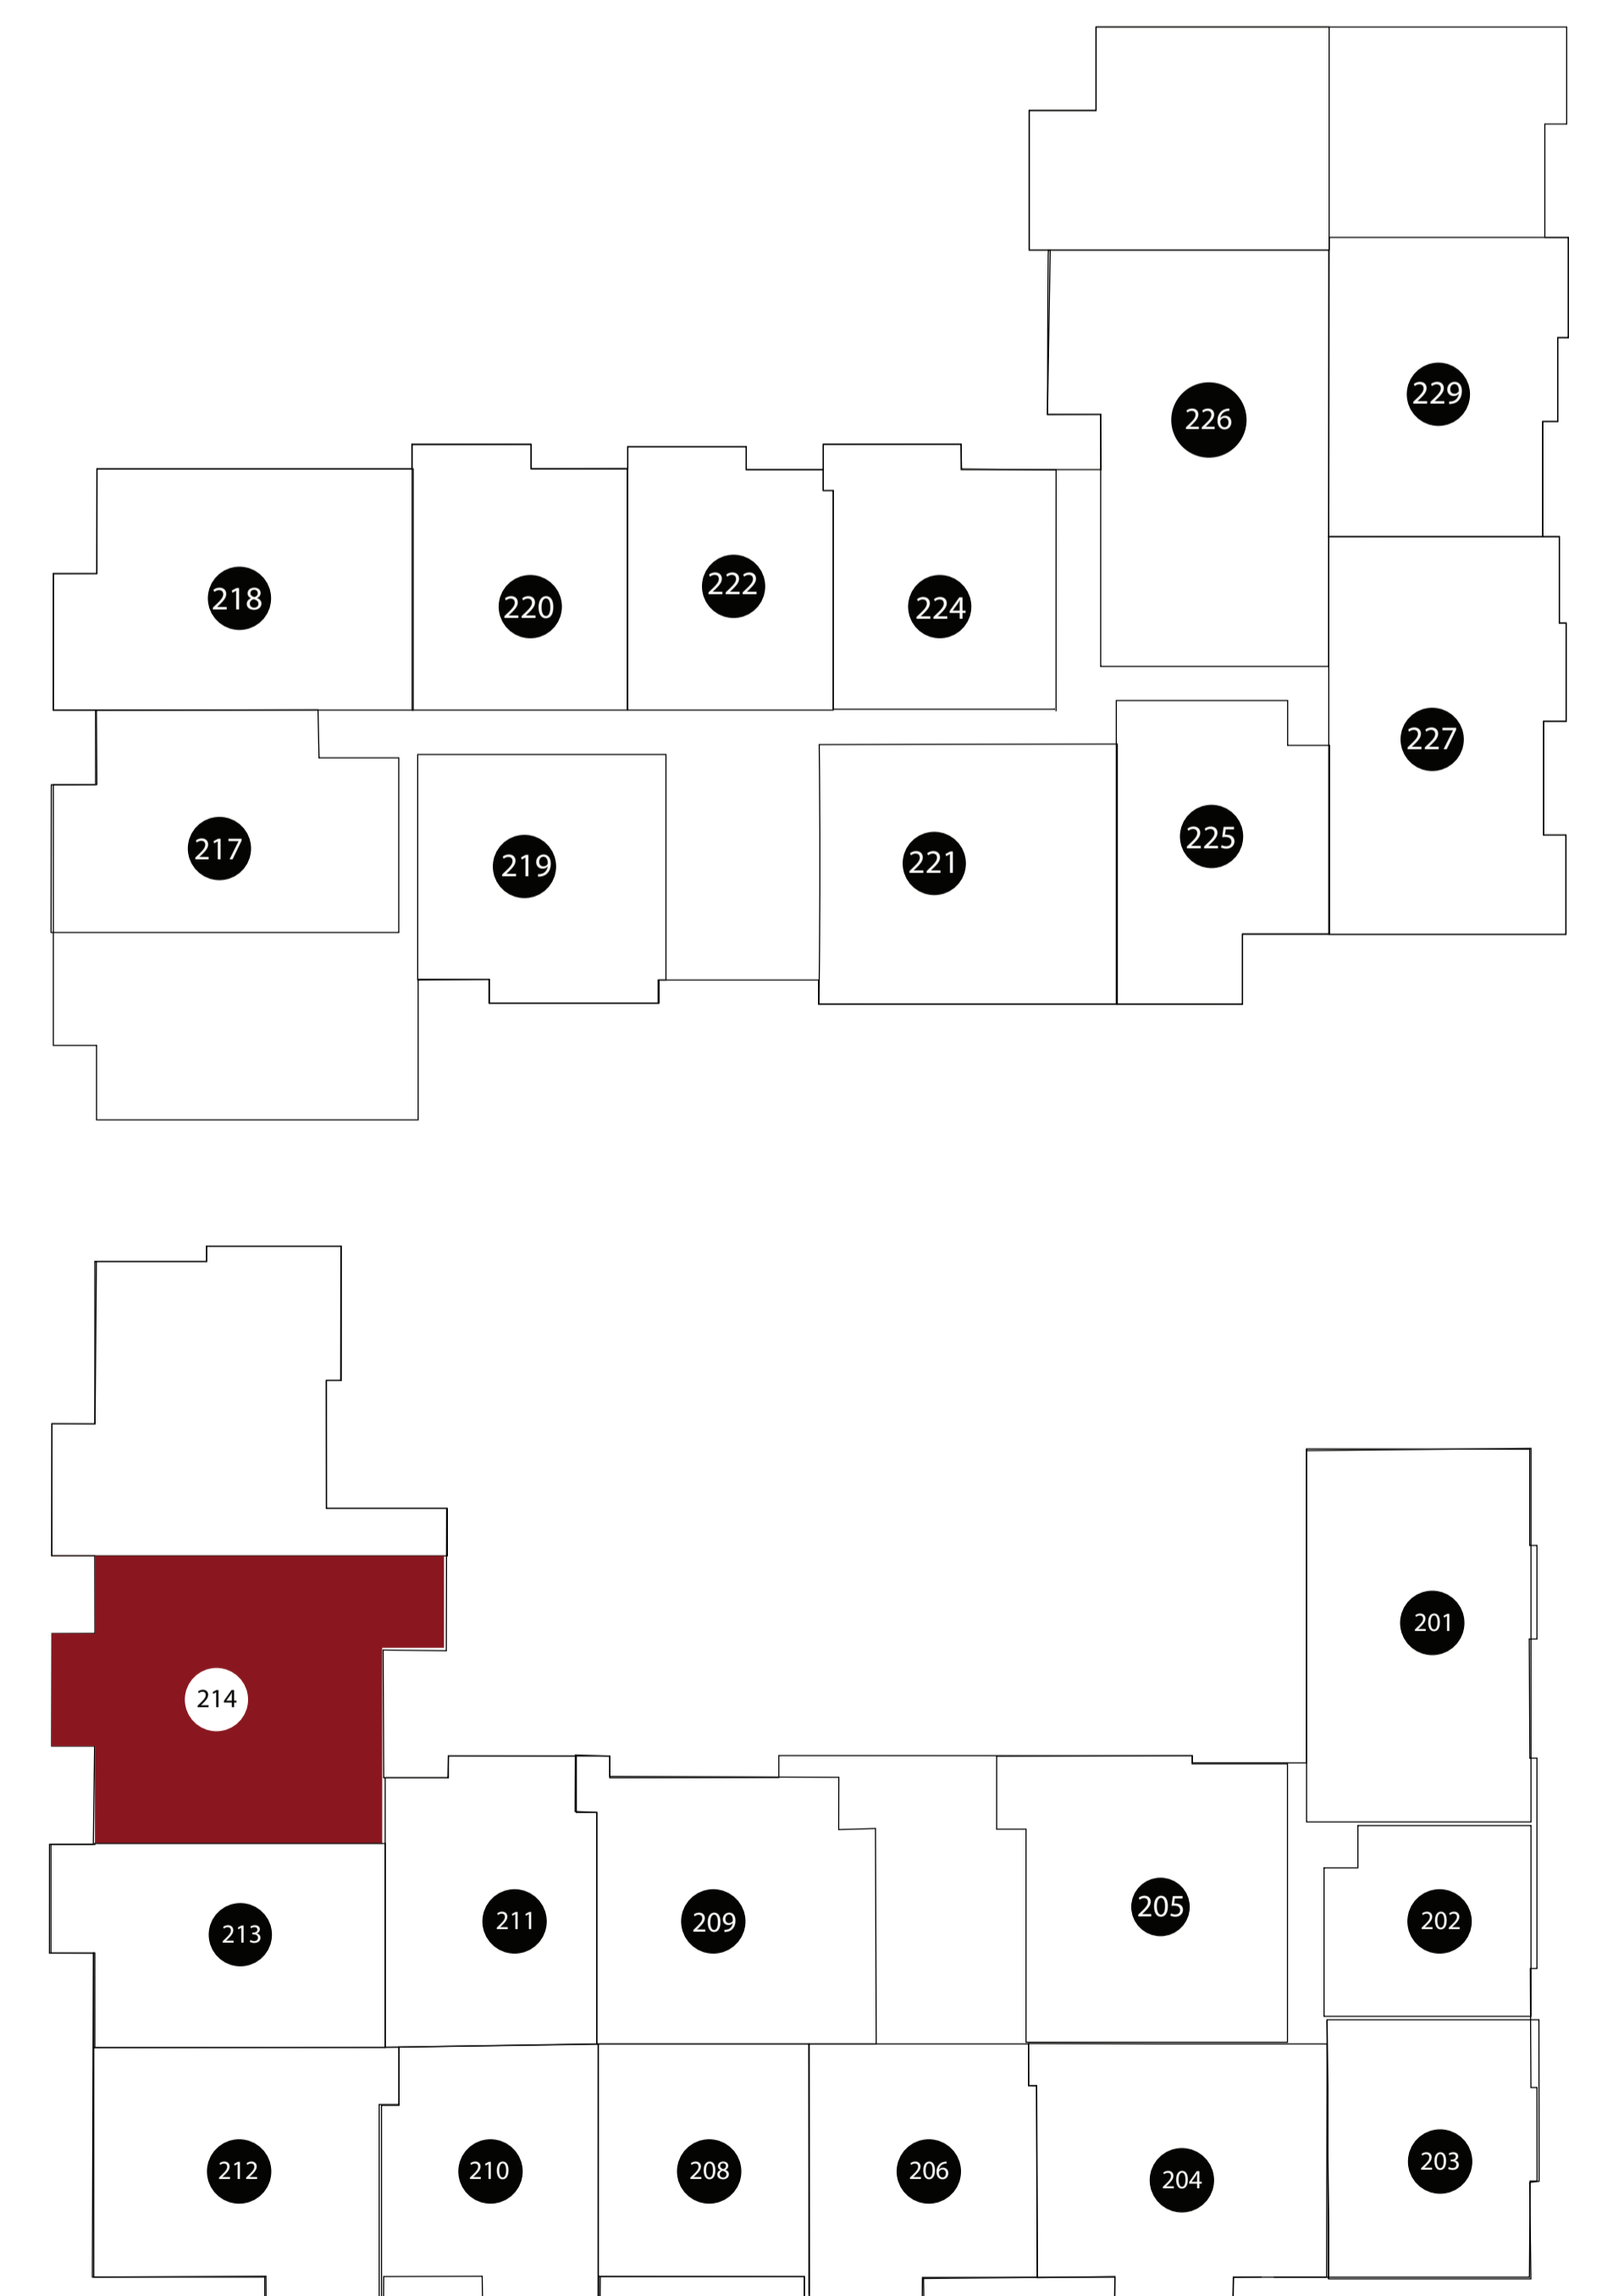

# APT: 214

## DIMENSIONS

- Bedroom  
15x14
- Living Area  
14x17
- Balcony  
90sq.ft
- Total Area  
909sq.ft

**DGM**  
MANAGEMENT

Station House Somerville  
44 Veterans Memorial Drive  
Somerville, NJ 08876  
Phone: 908-879-2000  
[www.dgmpropertiesnj.com](http://www.dgmpropertiesnj.com)