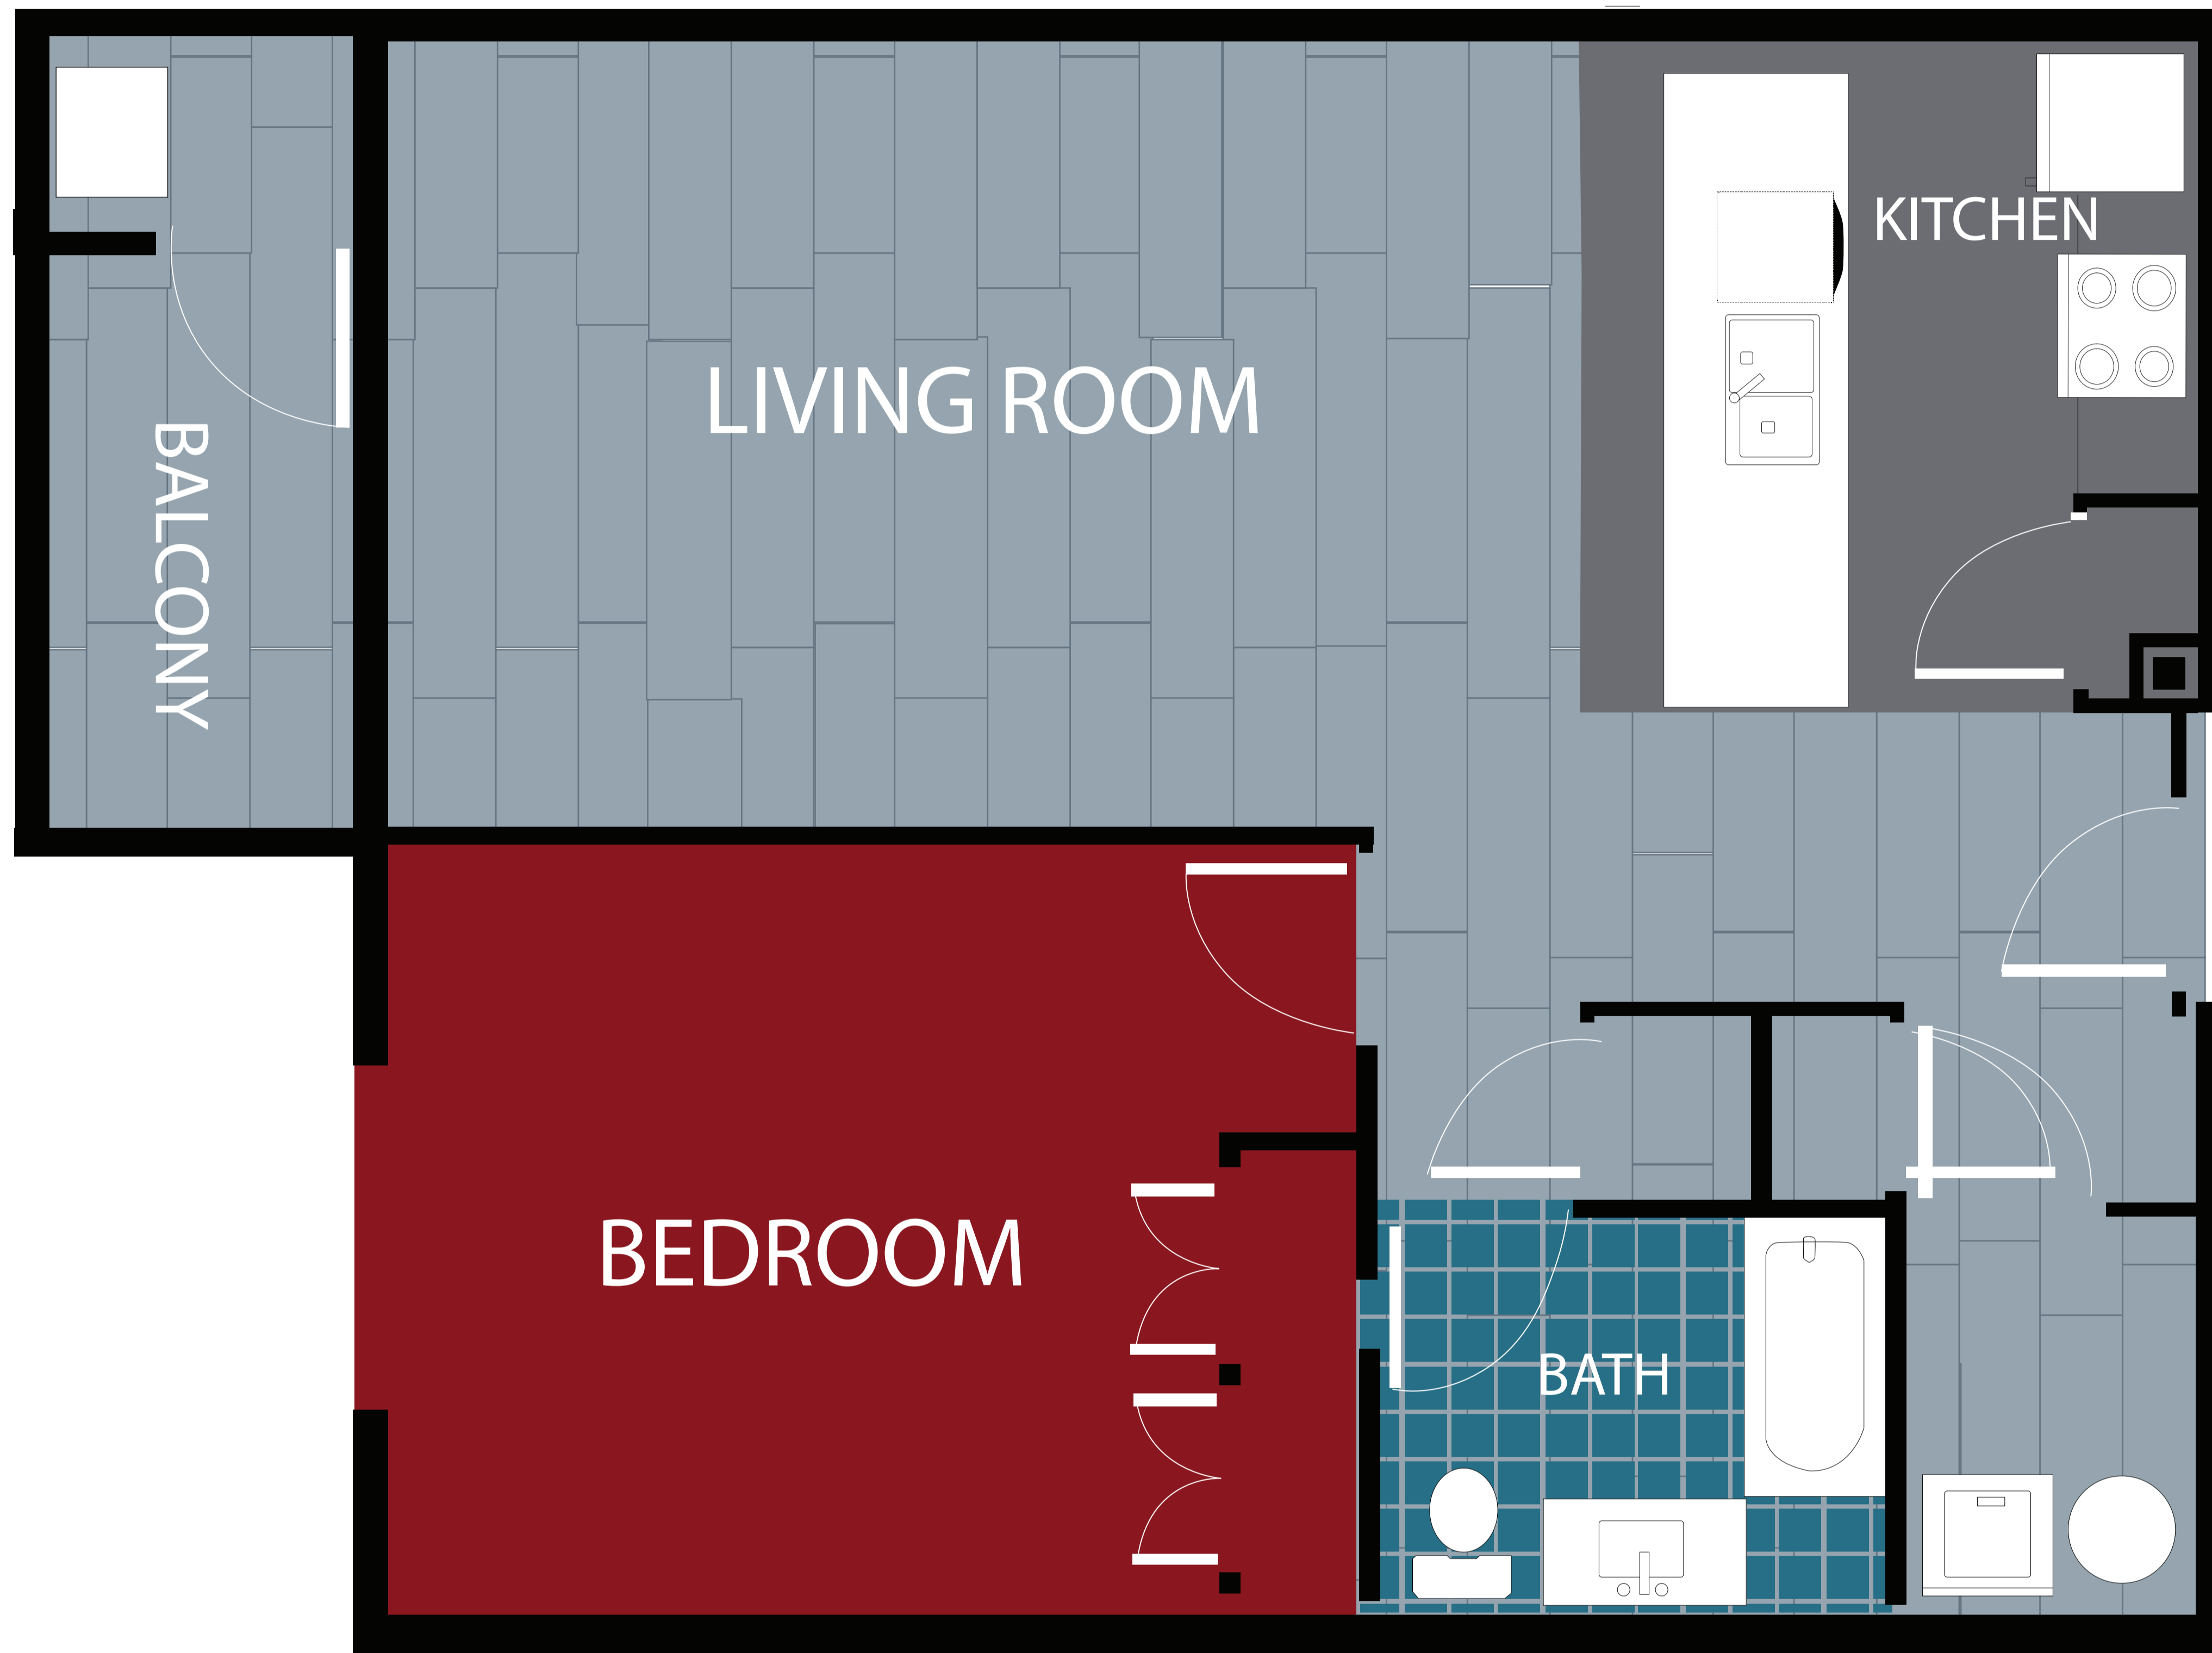

# APT: 214

## DIMENSIONS

- Bedroom  
15x14
- Living Area  
14x17
- Balcony  
90sq.ft
- Total Area  
909sq.ft

**DGM**  
MANAGEMENT

Station House Somerville  
44 Veterans Memorial Drive  
Somerville, NJ 08876  
Phone: 908-879-2000  
[www.dgmpropertiesnj.com](http://www.dgmpropertiesnj.com)