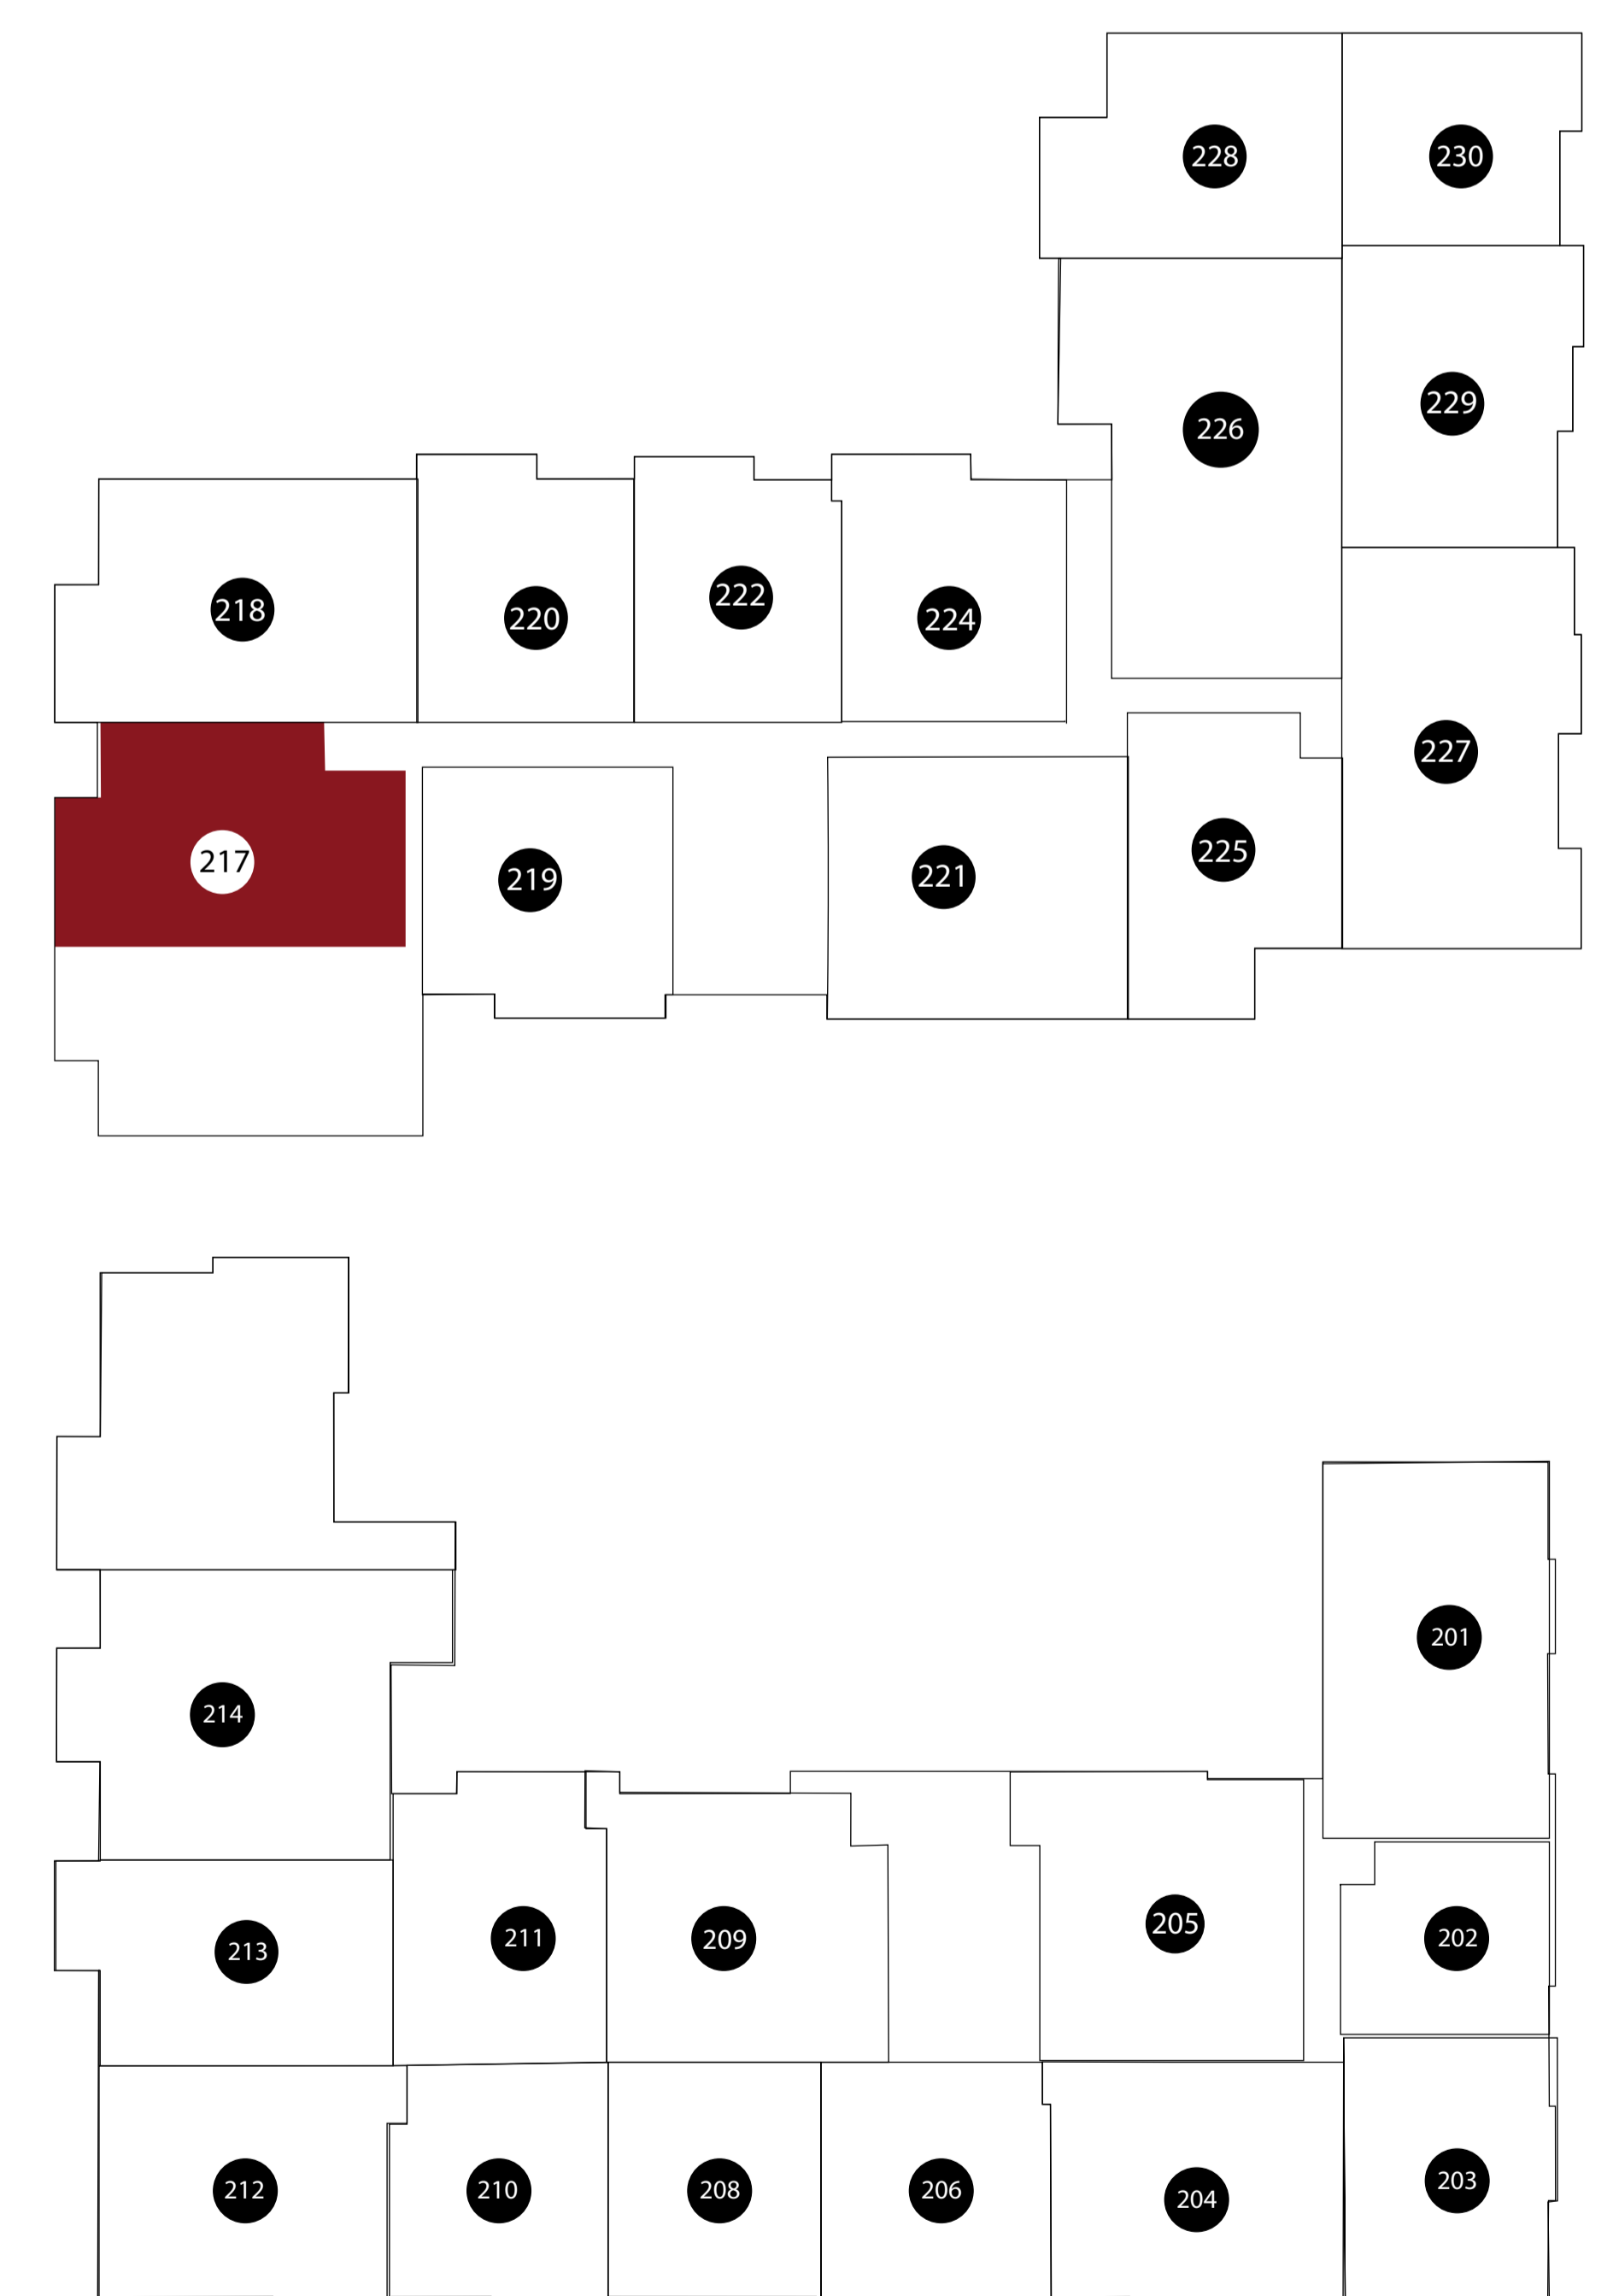

# APT: 217

## DIMENSIONS

- Bedroom  
14x13
- Living Area  
18x14
- Balcony  
85sq.ft
- Balcony  
18 x 10
- Total Area  
961sq.ft

**DGM**  
MANAGEMENT

Station House Somerville  
44 Veterans Memorial Drive  
Somerville, NJ 08876  
Phone: 908-879-2000  
[www.dgmpropertiesnj.com](http://www.dgmpropertiesnj.com)