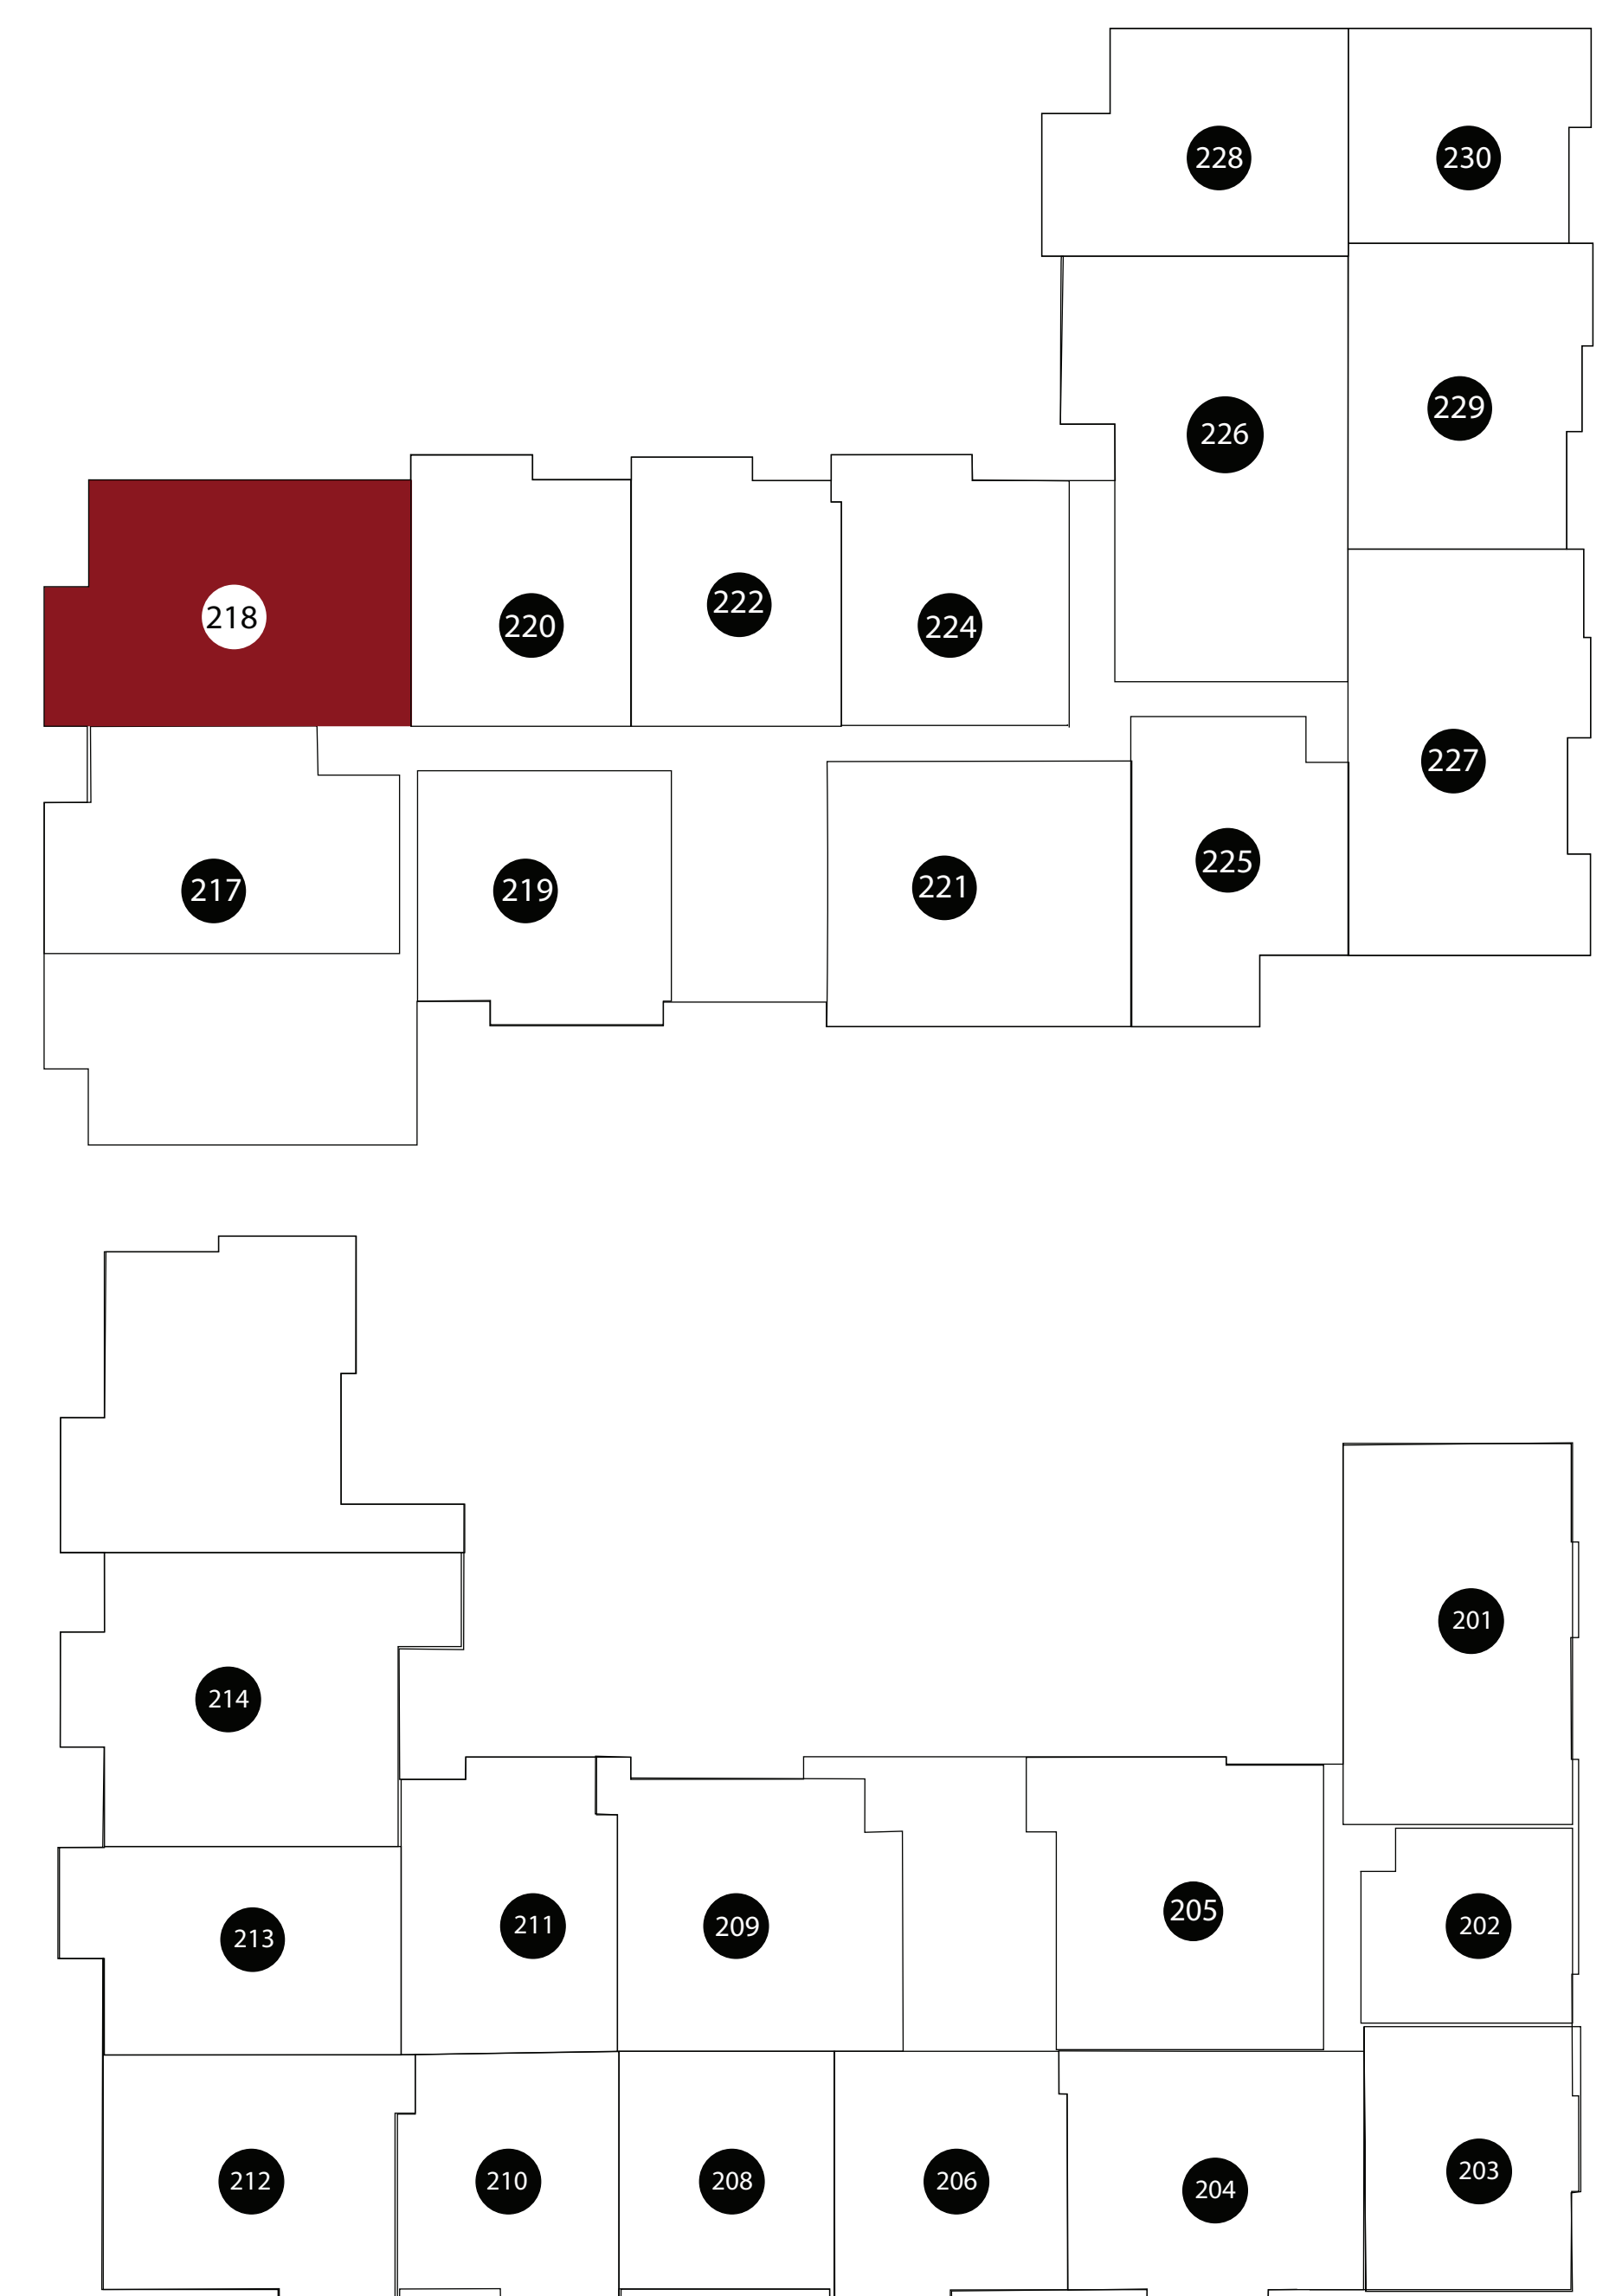

APT: 218

DIMENSIONS

- Bedroom
14x12
- Living Area
15x16
- Balcony
85sq.ft
- Balcony
18x10
- Total Area
860sq.ft

Station House Somerville
44 Veterans Memorial Drive
Somerville, NJ 08876
Phone: 908-879-2000
www.dgmpropertiesnj.com