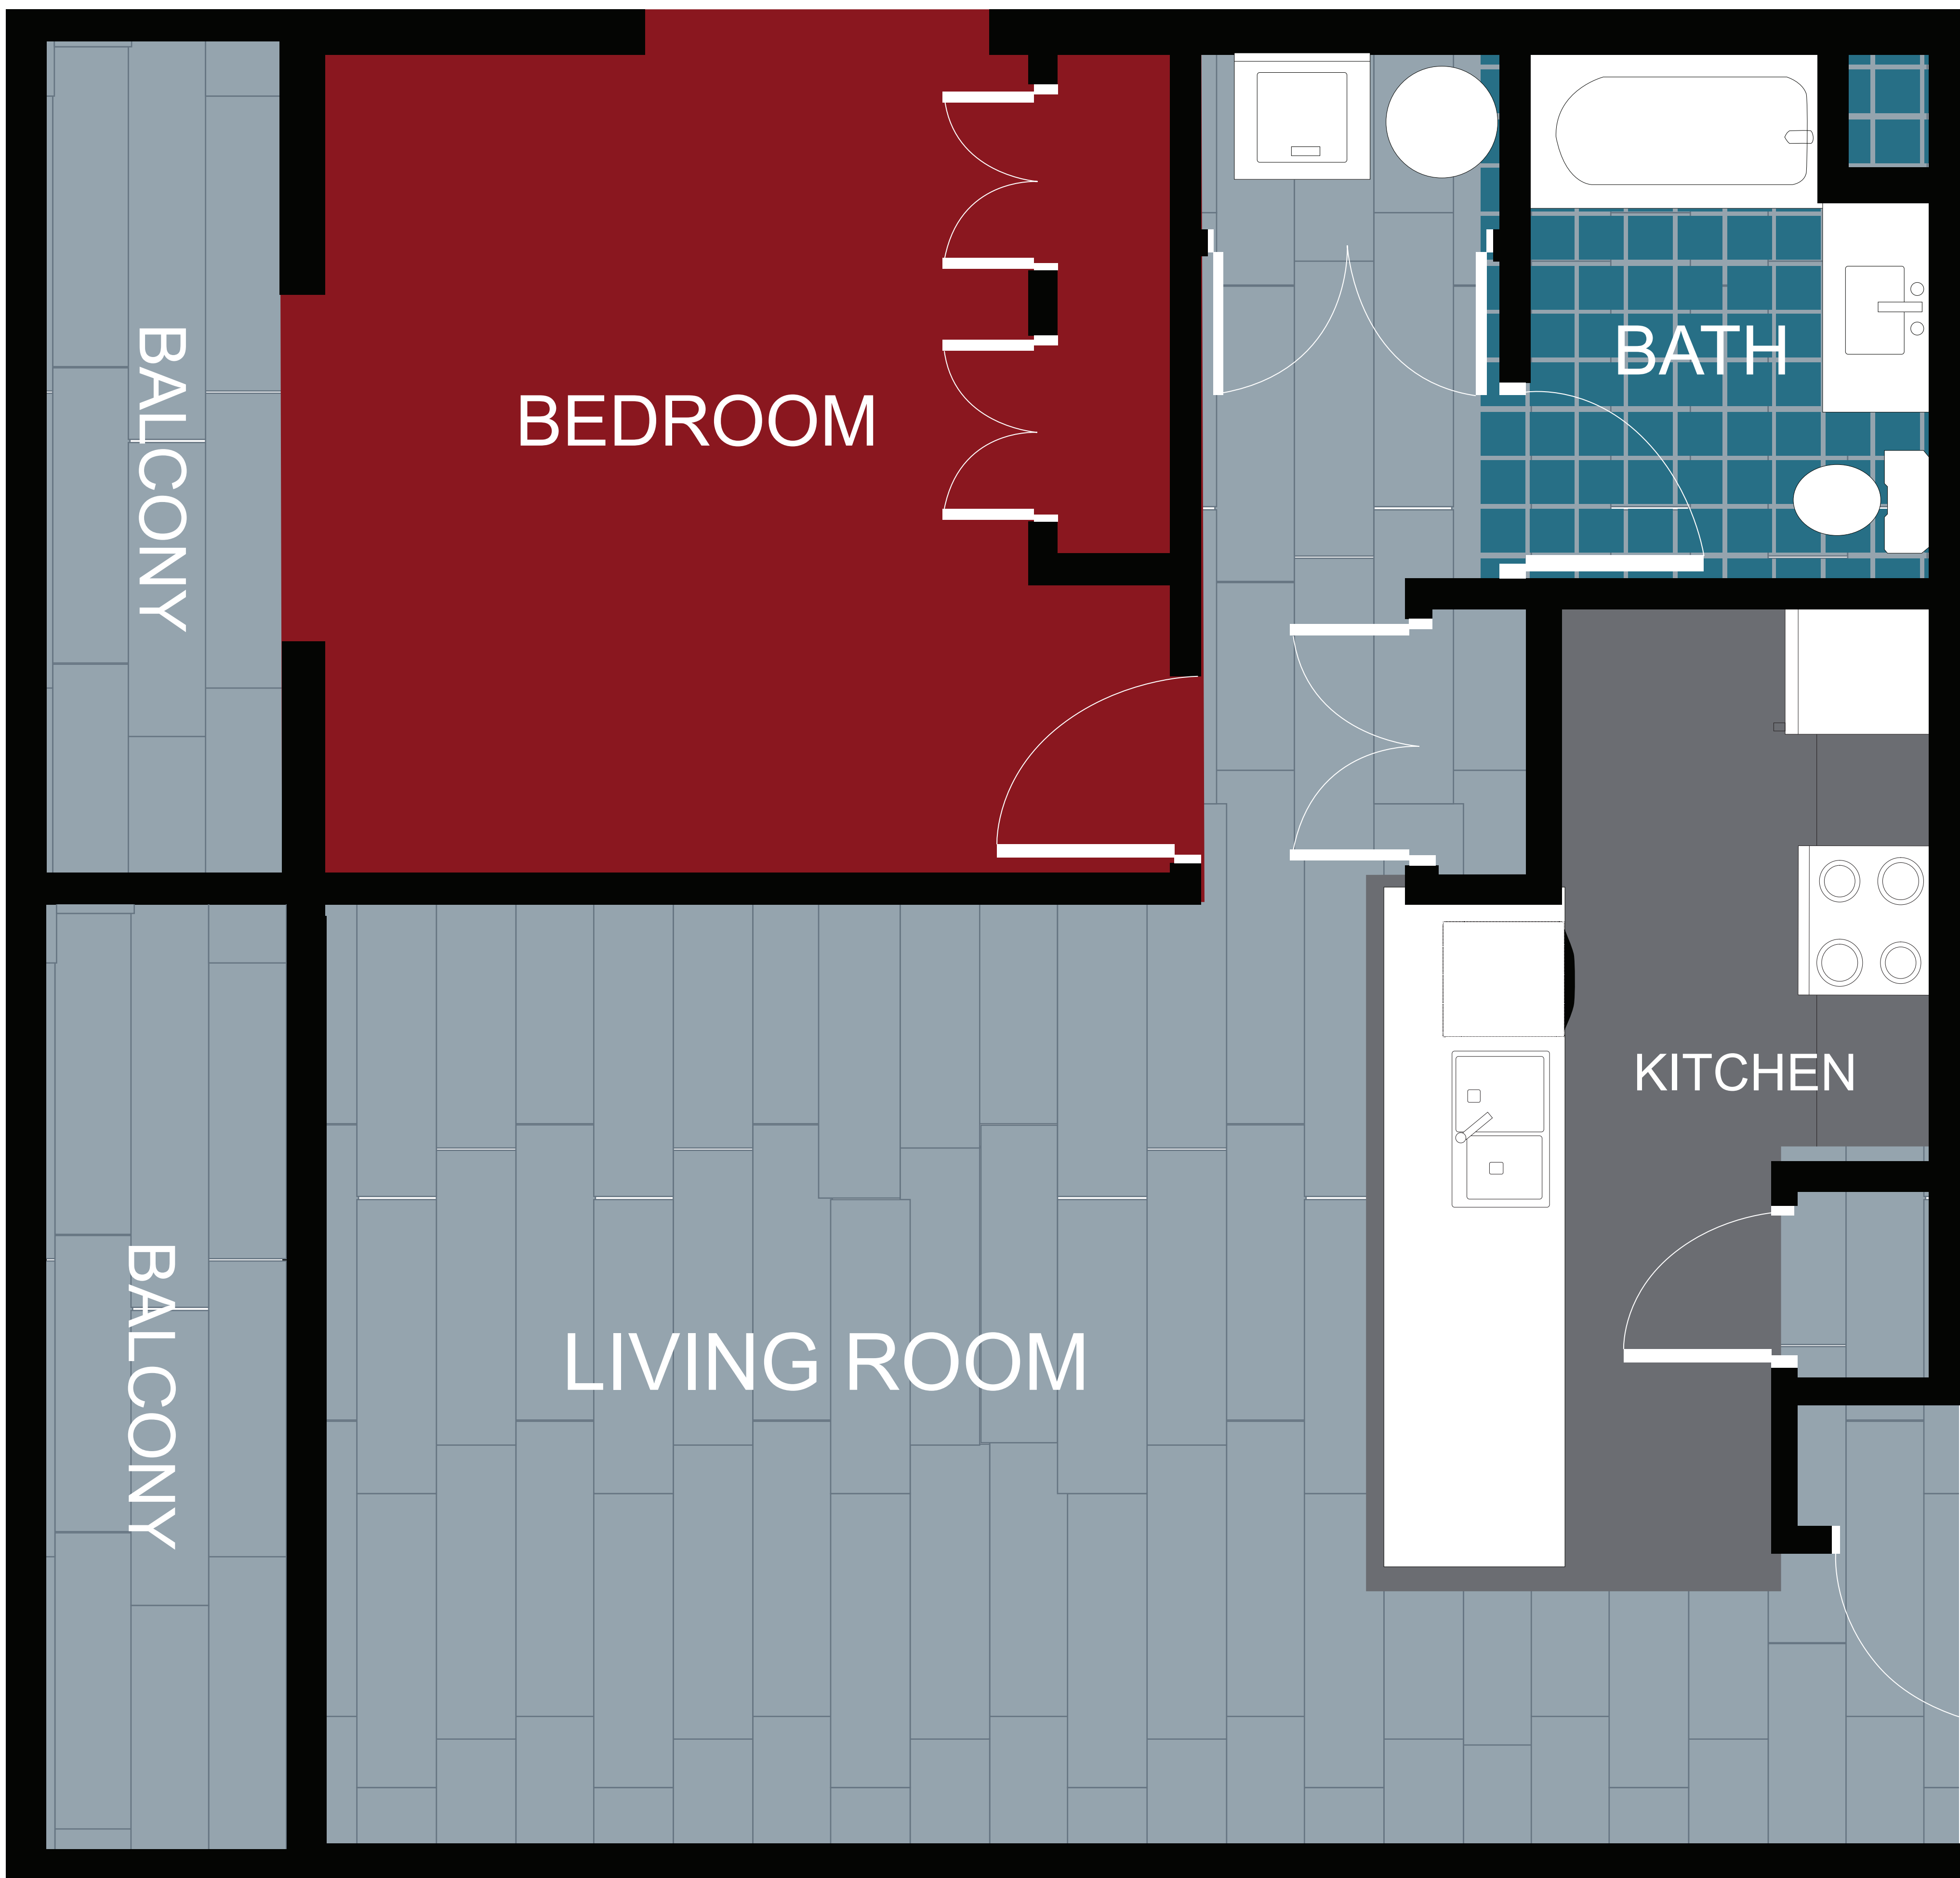

APT: 218

DIMENSIONS

- Bedroom
14x12
- Living Area
15x16
- Balcony
85sq.ft
- Balcony
18x10
- Total Area
860sq.ft

Station House Somerville
44 Veterans Memorial Drive
Somerville, NJ 08876
Phone: 908-879-2000
www.dgmpropertiesnj.com