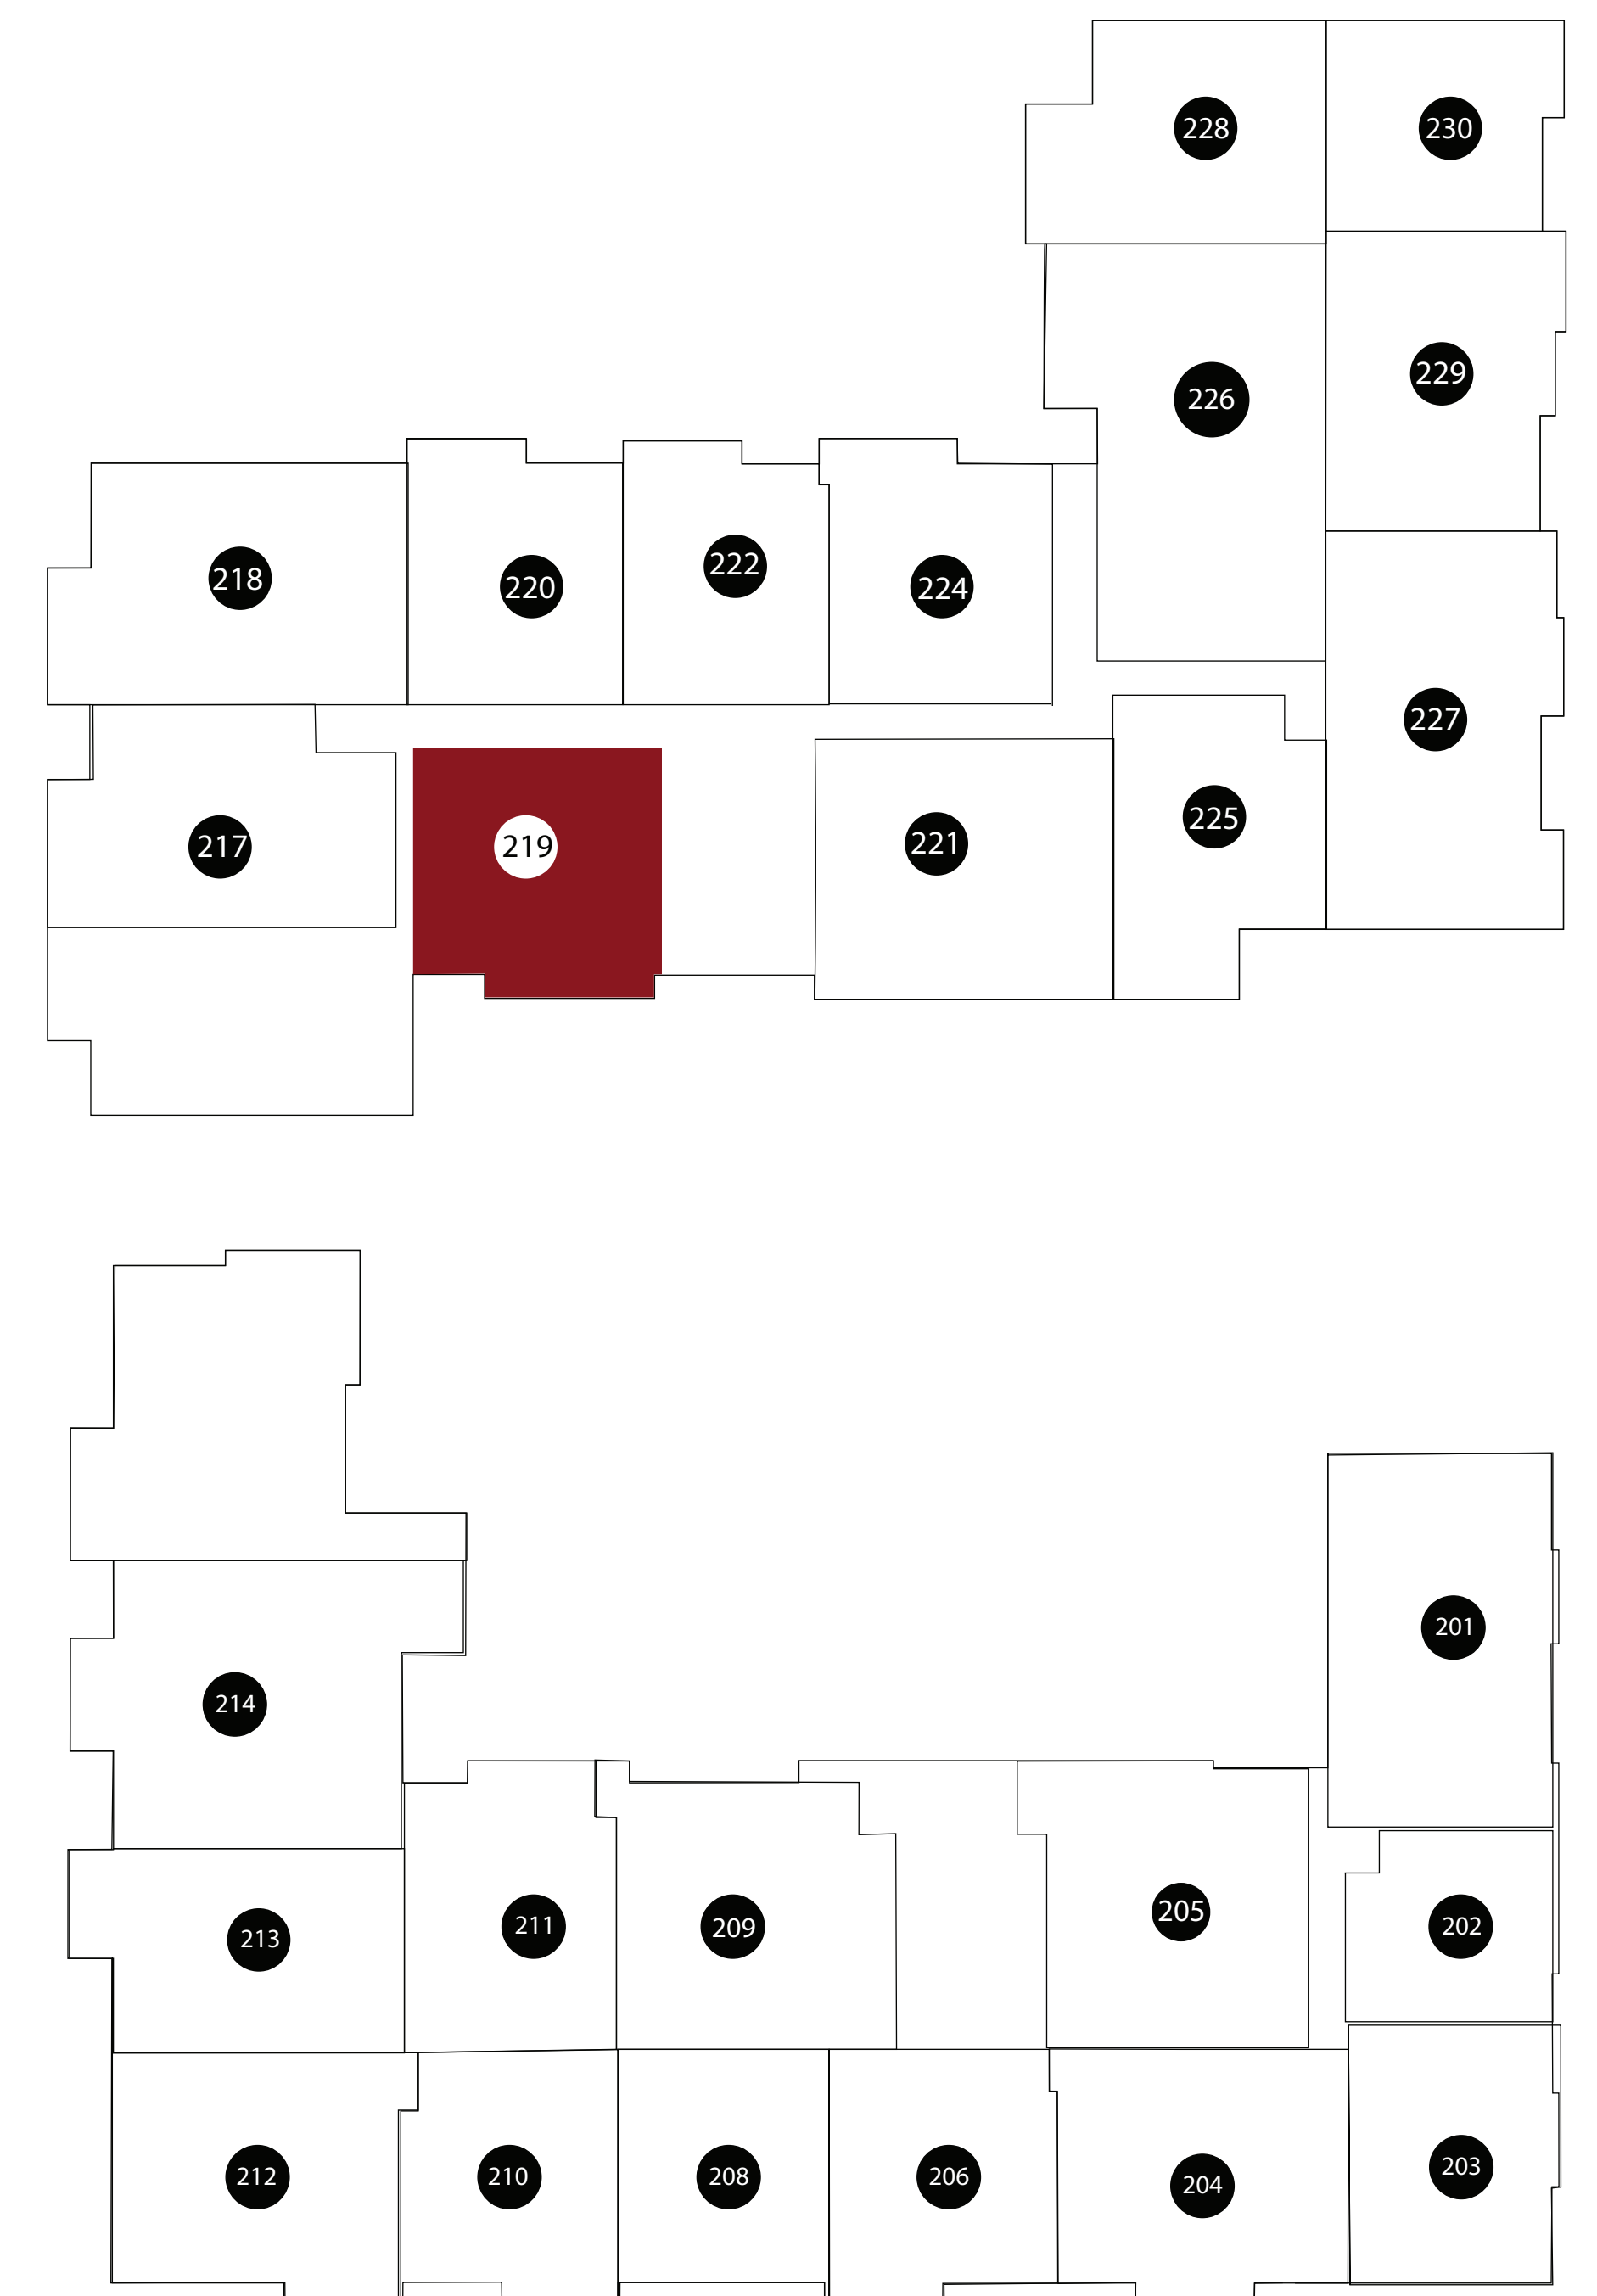

APT: 219

DIMENSIONS

- Bedroom 17x11
- 2nd Bedroom 15x13
- Living Area 17x15
- Balcony 75sq.ft
- Total Area 1313sq.ft

DGM
MANAGEMENT

Station House Somerville
44 Veterans Memorial Drive
Somerville, NJ 08876
Phone: 908-879-2000
www.dgmpropertiesnj.com