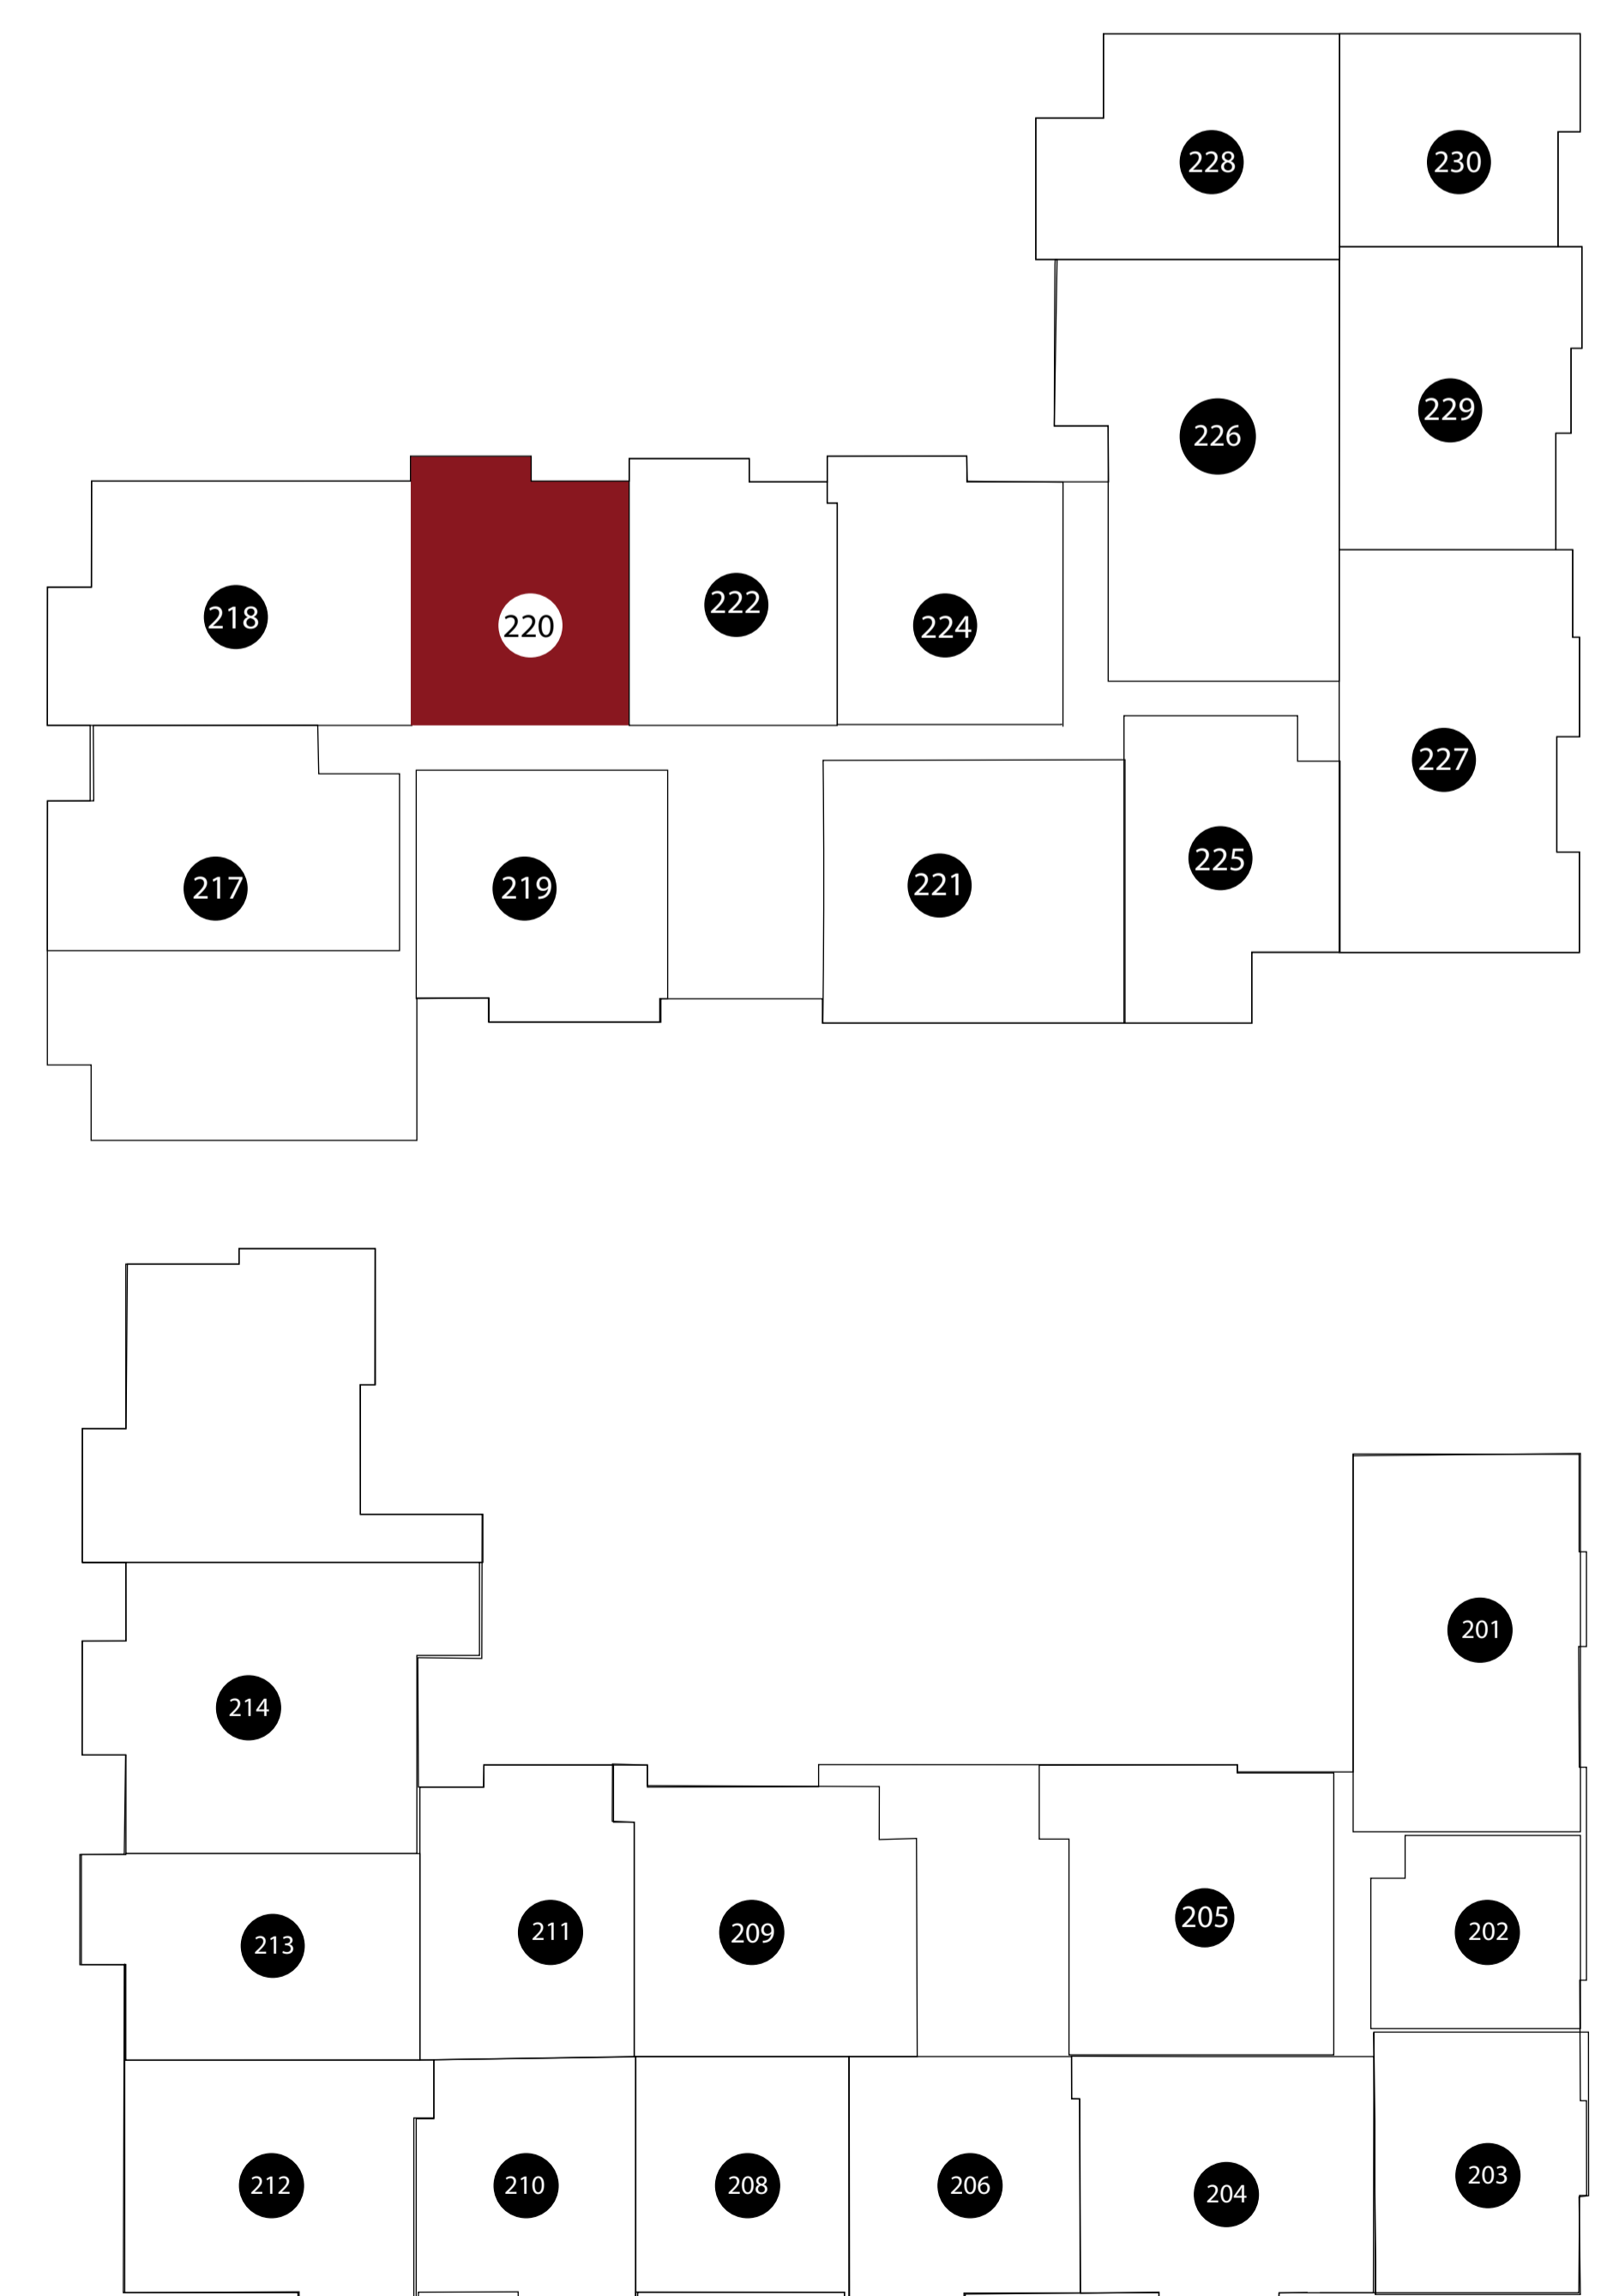

# APT: 220

| DIMENSIONS |                        |
|------------|------------------------|
| ●          | Bedroom<br>14x13       |
| ●          | Living Area<br>15x16   |
| ●          | Balcony<br>75sq.ft     |
| ●          | Total Area<br>853sq.ft |