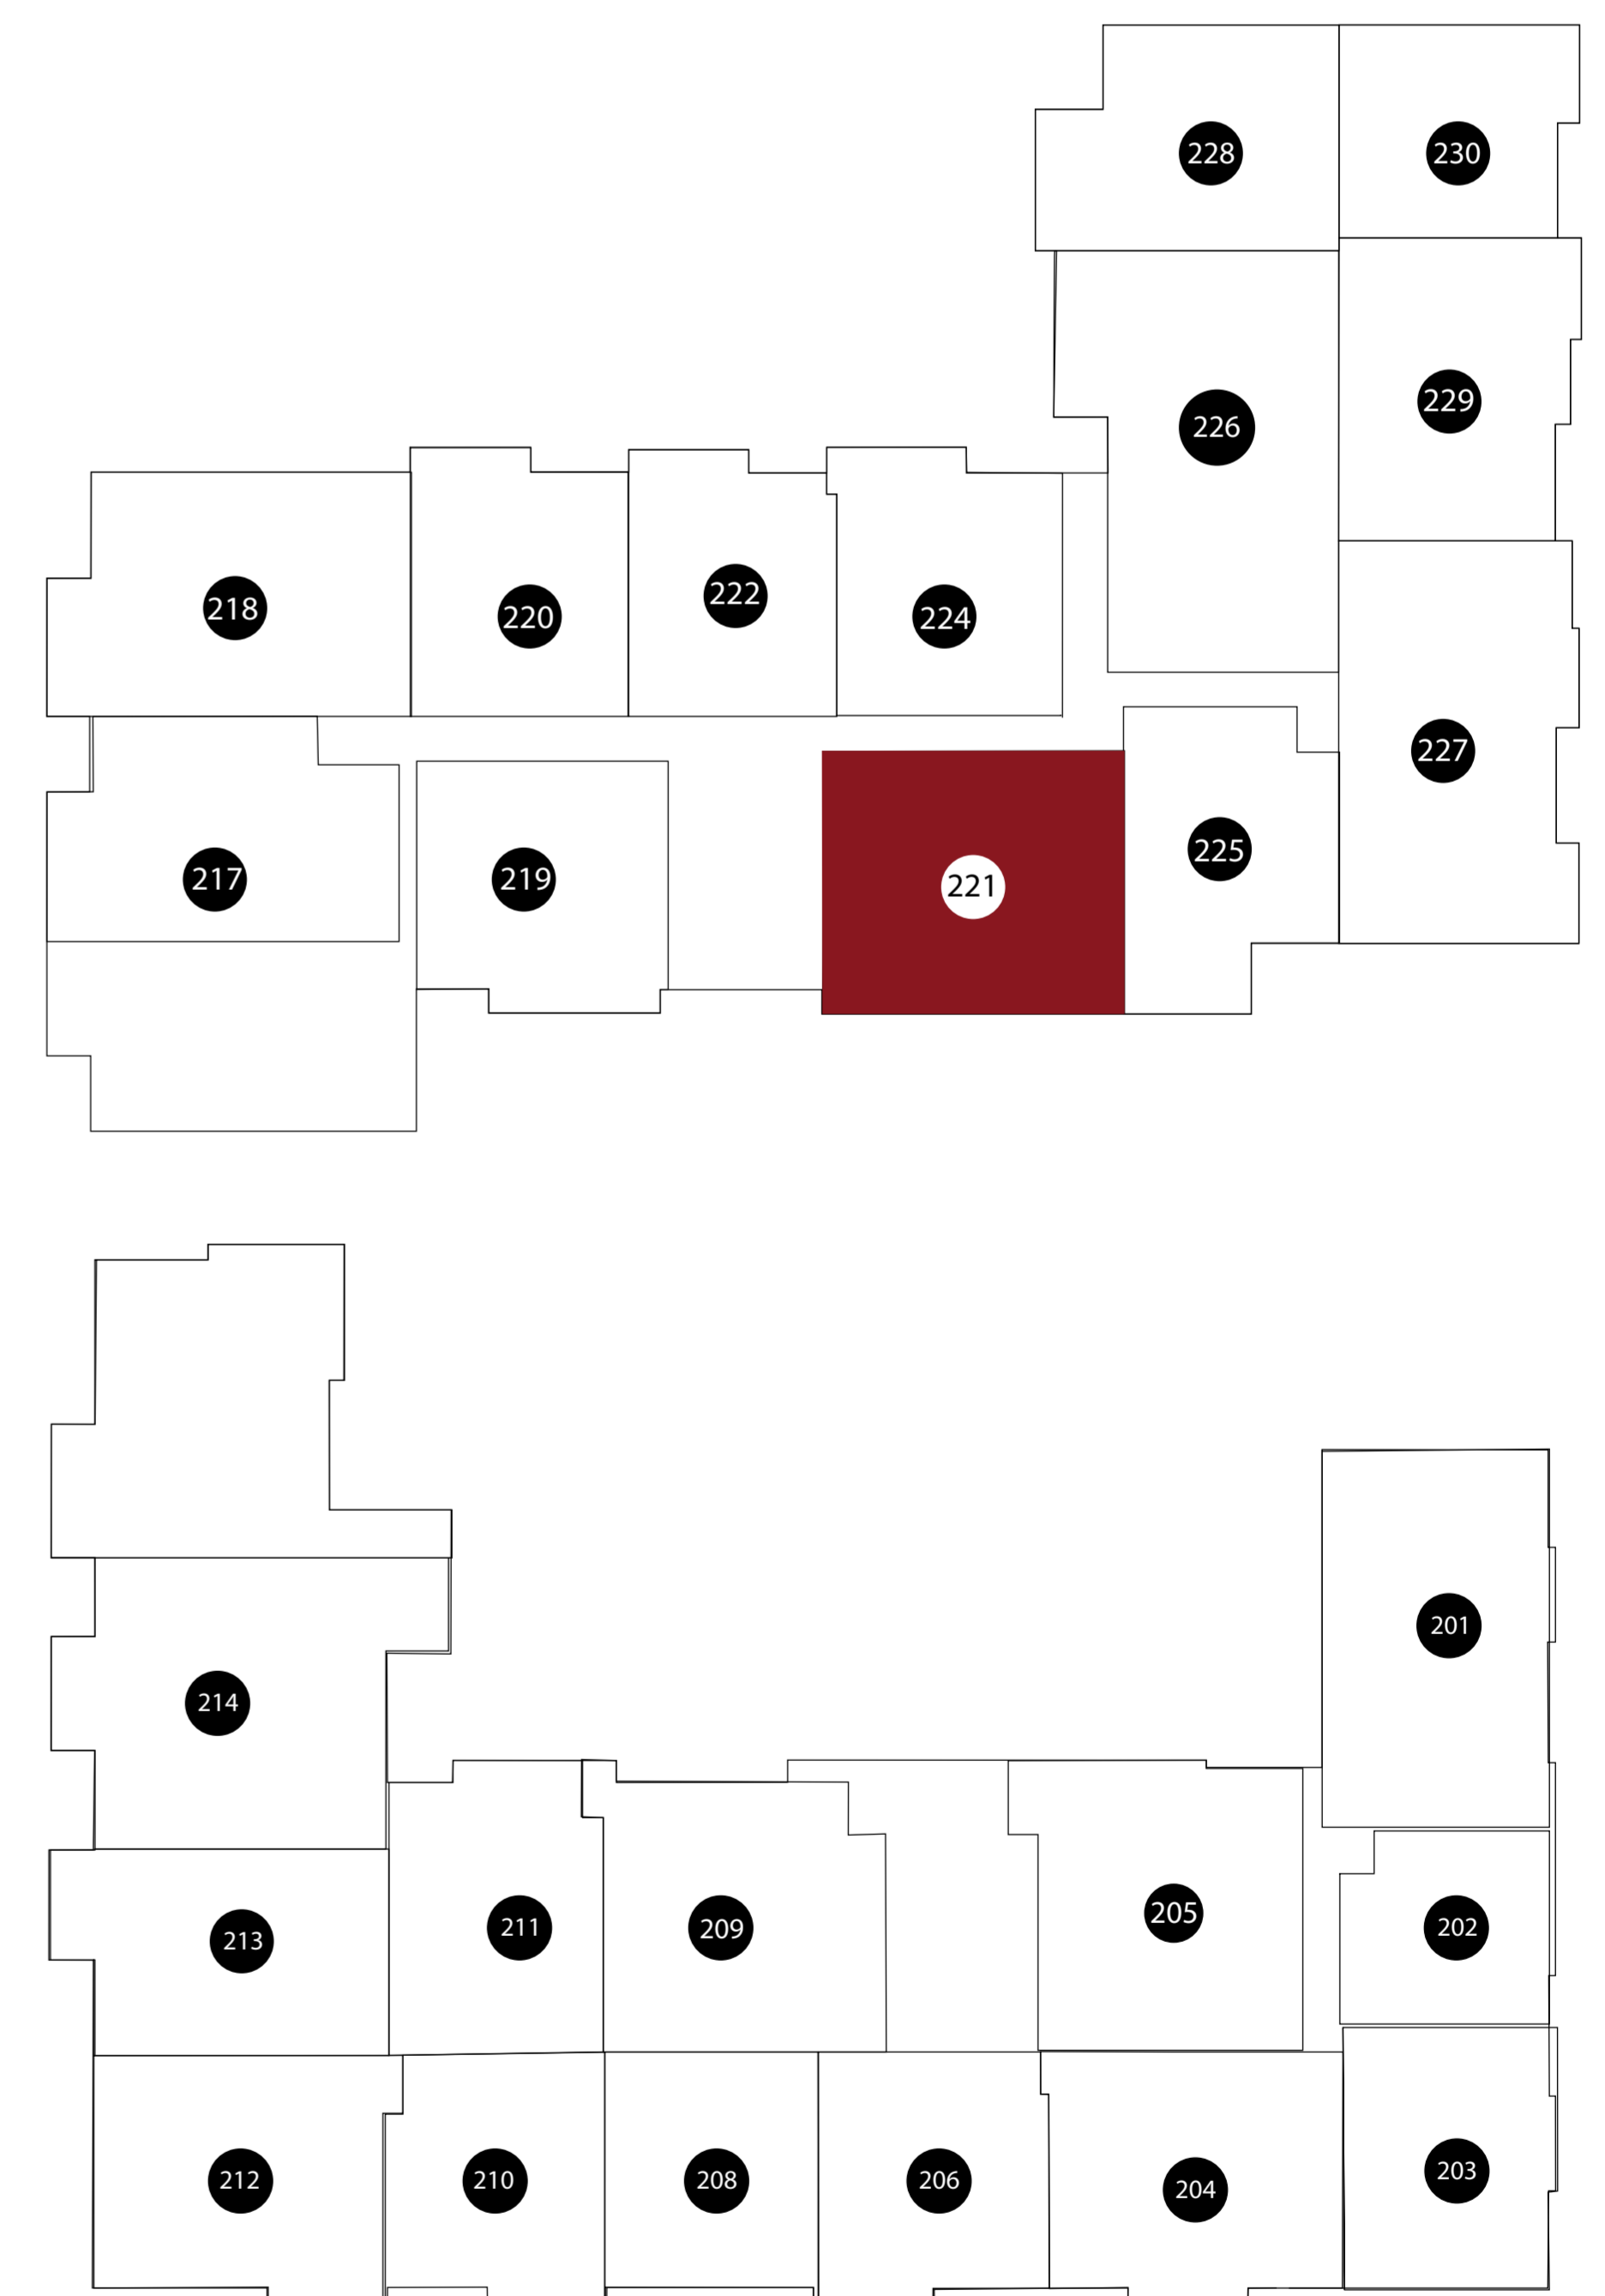

APT: 221

DIMENSIONS	
● Bedroom	16x14
● Living Area	16x15
● Balcony	75sq.ft
● Total Area	910sq.ft

Station House Somerville
44 Veterans Memorial Drive
Somerville, NJ 08876
Phone: 908-879-2000
www.dgmpropertiesnj.com