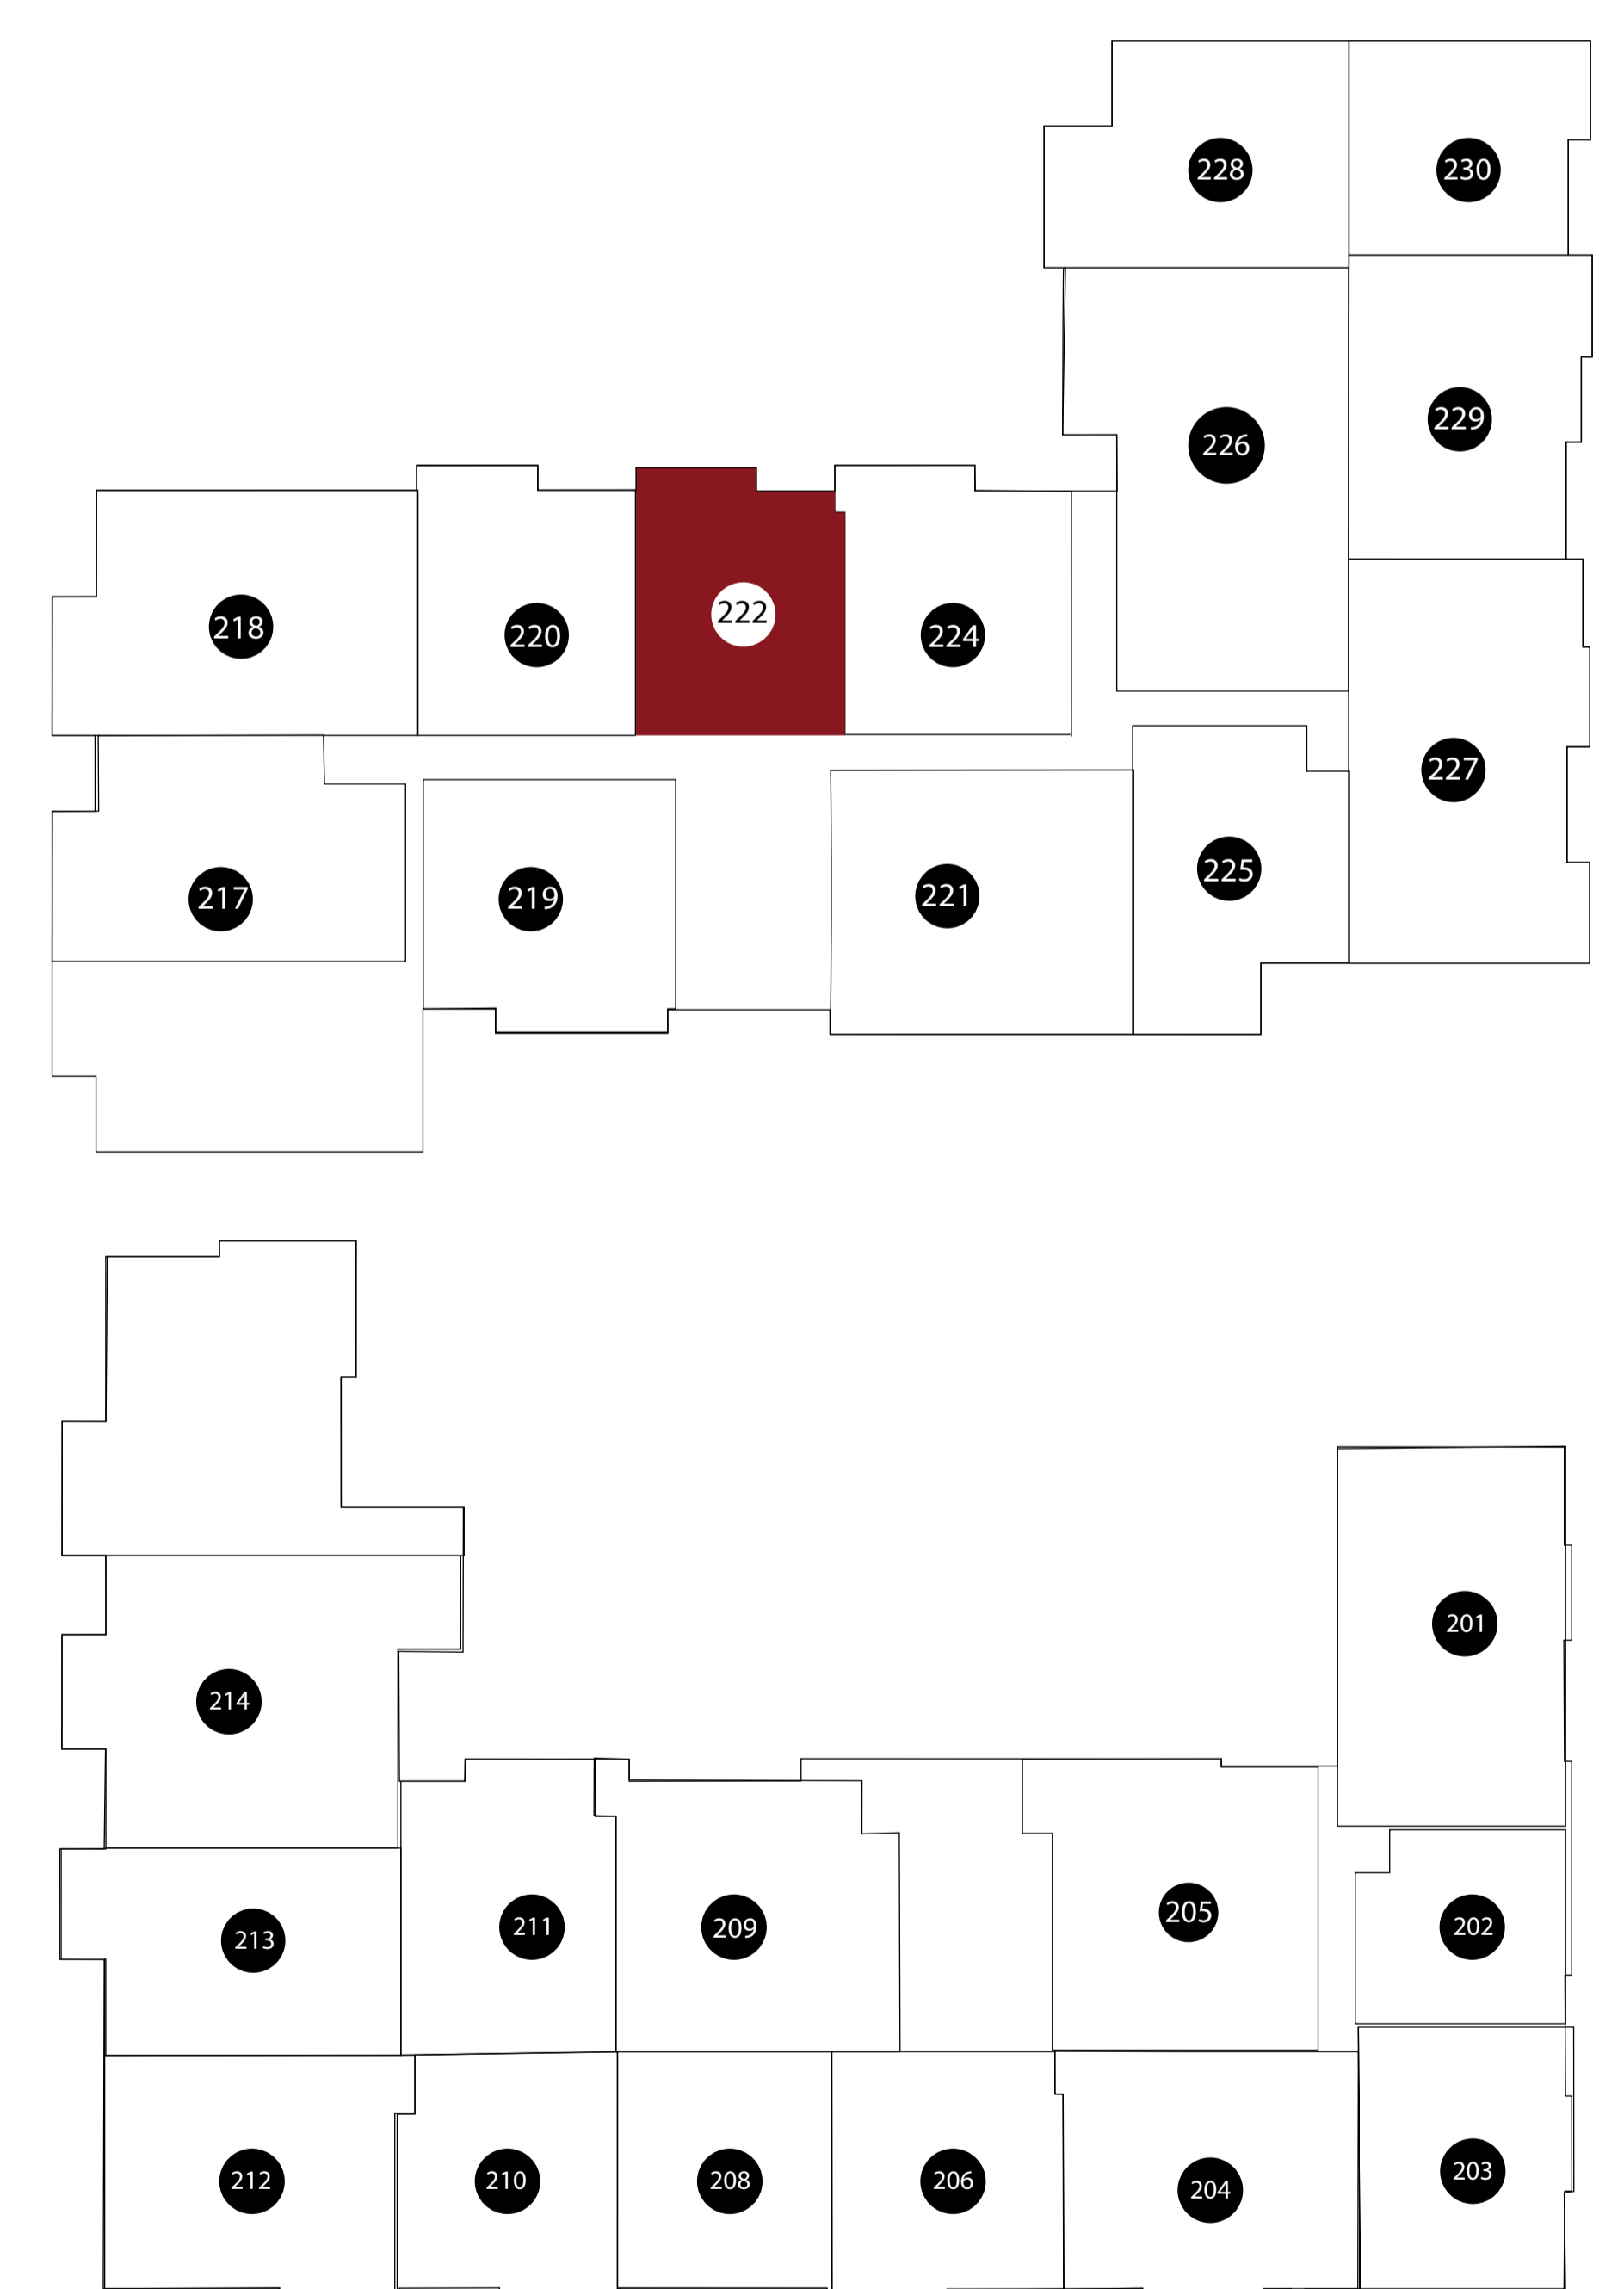

APT: 222

DIMENSIONS

- Bedroom
13x13
- Living Area
16x15
- Balcony
75sq.ft
- Total Area
863sq.ft

DGM
MANAGEMENT

Station House Somerville
44 Veterans Memorial Drive
Somerville, NJ 08876
Phone: 908-879-2000
www.dgmpropertiesnj.com