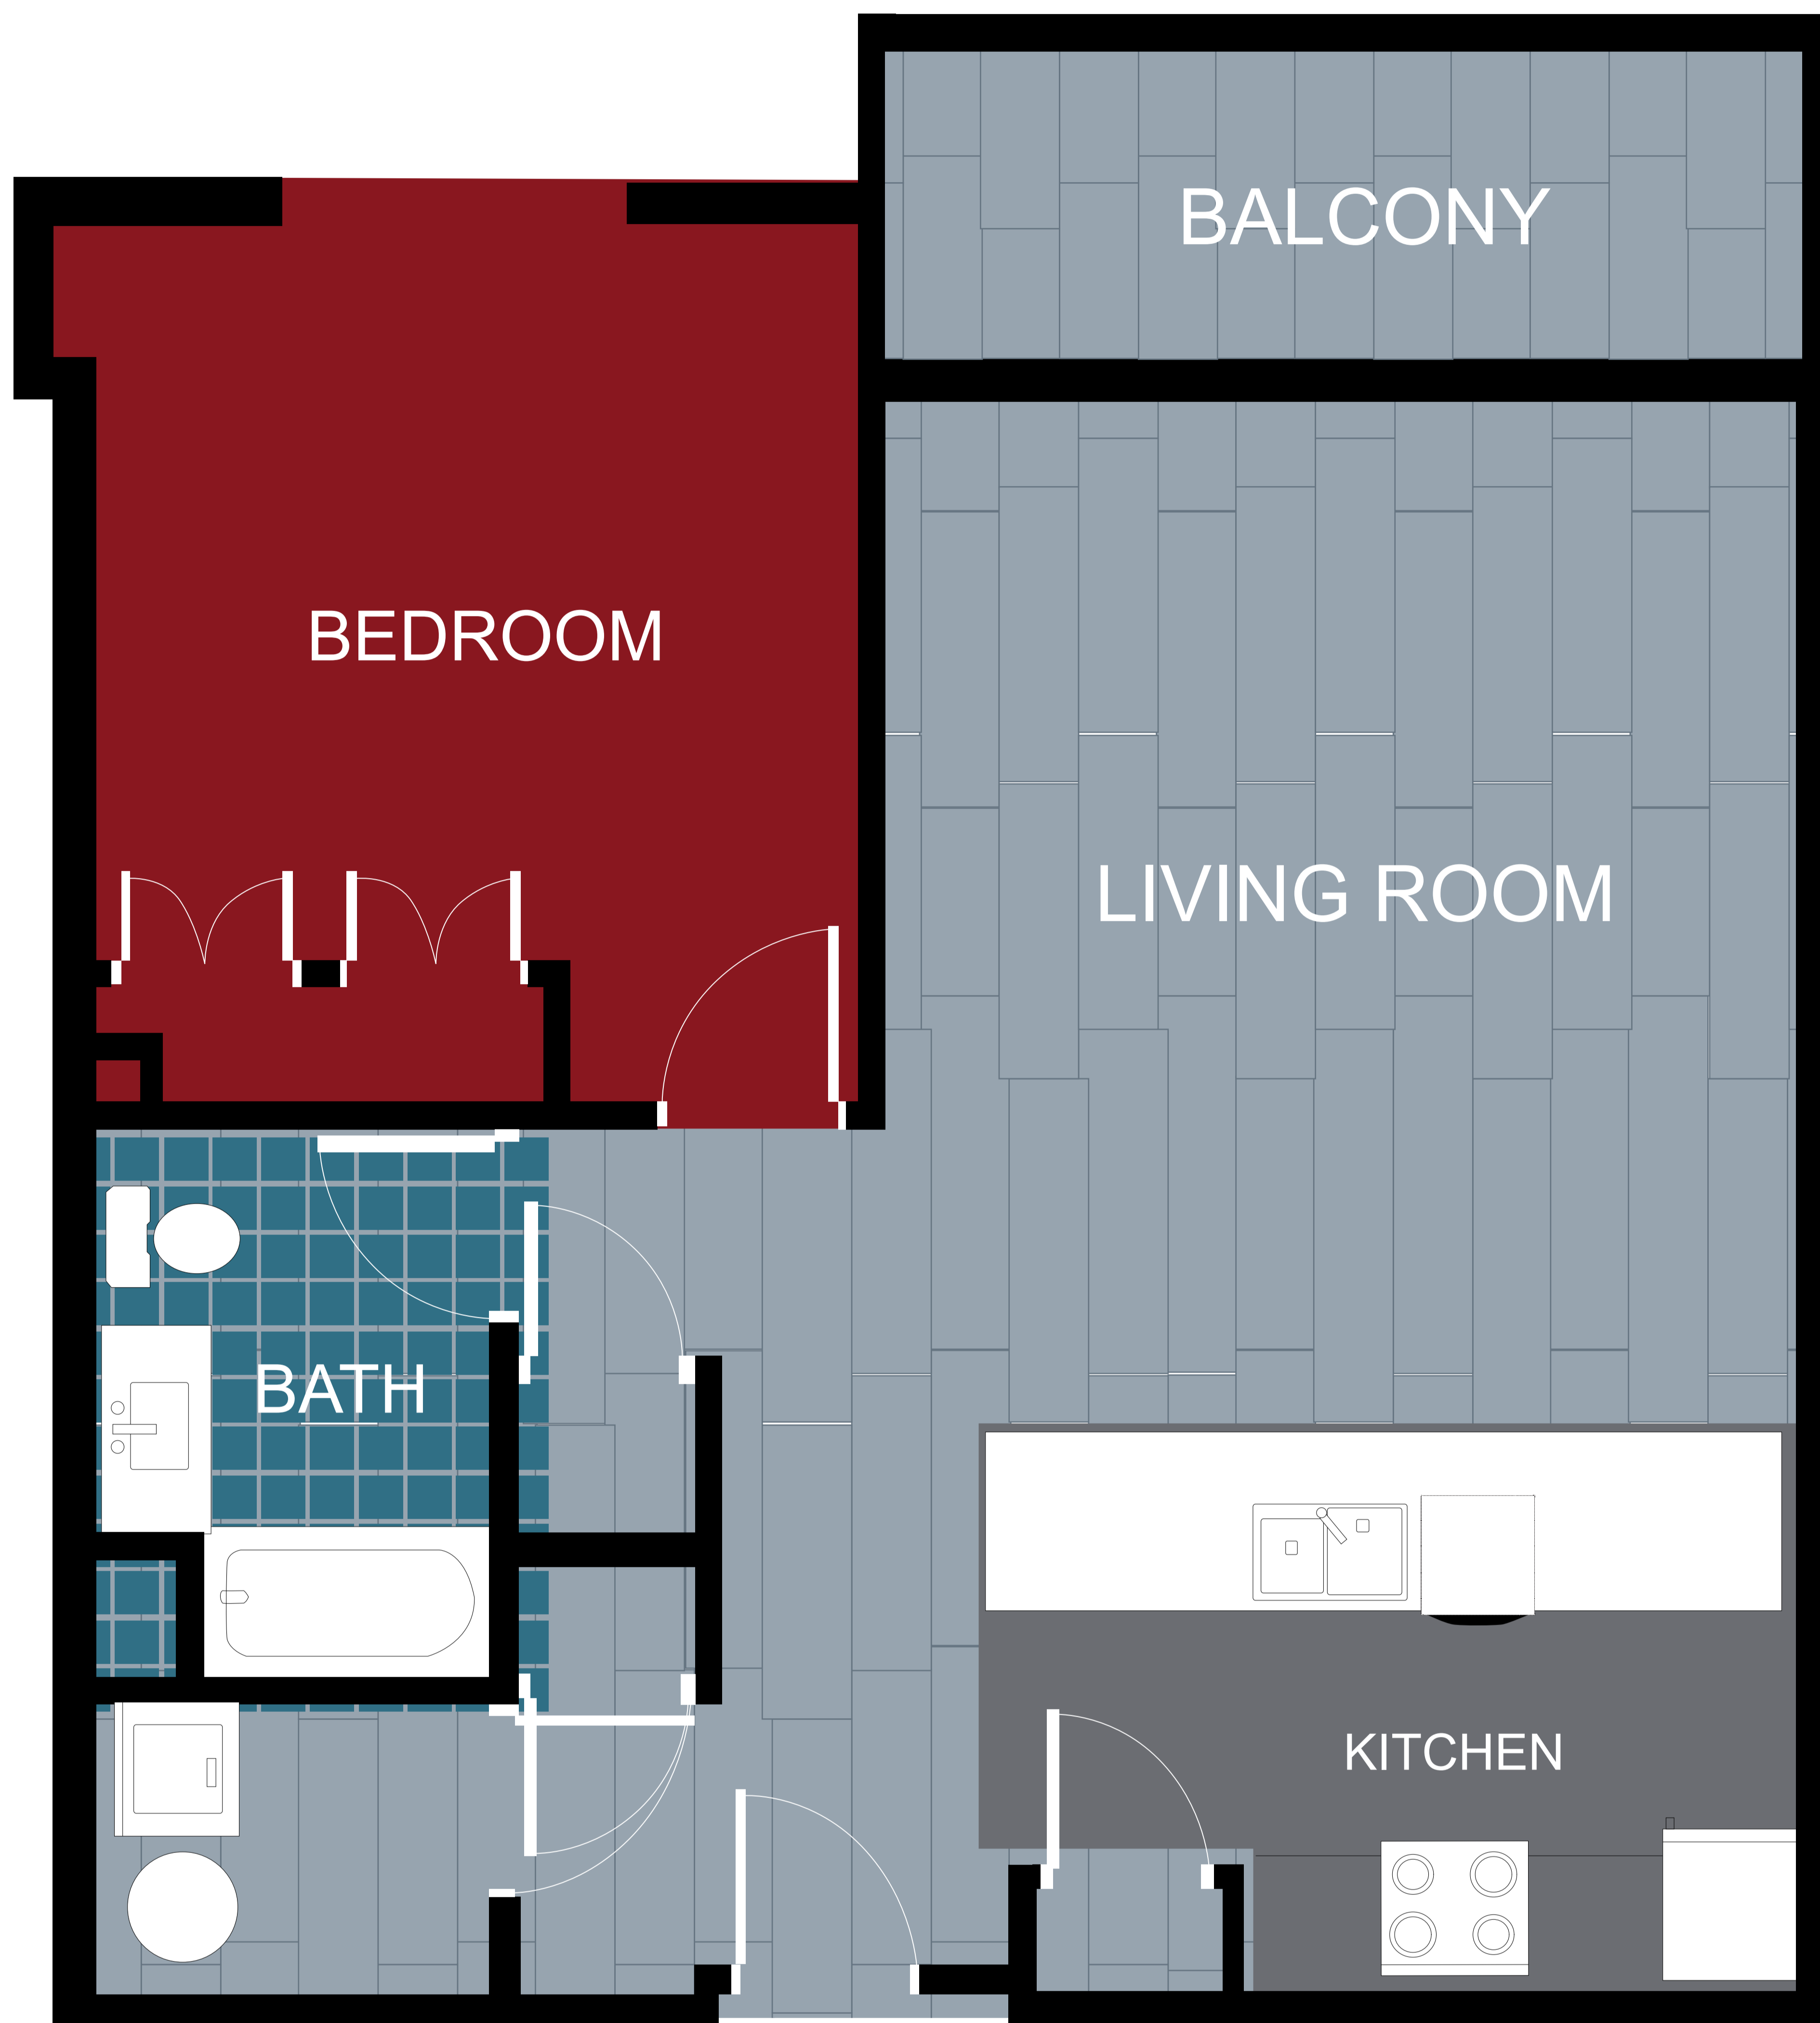

APT: 222

DIMENSIONS

- Bedroom
13x13
- Living Area
16x15
- Balcony
75sq.ft
- Total Area
863sq.ft

DGM
MANAGEMENT

Station House Somerville
44 Veterans Memorial Drive
Somerville, NJ 08876
Phone: 908-879-2000
www.dgmpropertiesnj.com