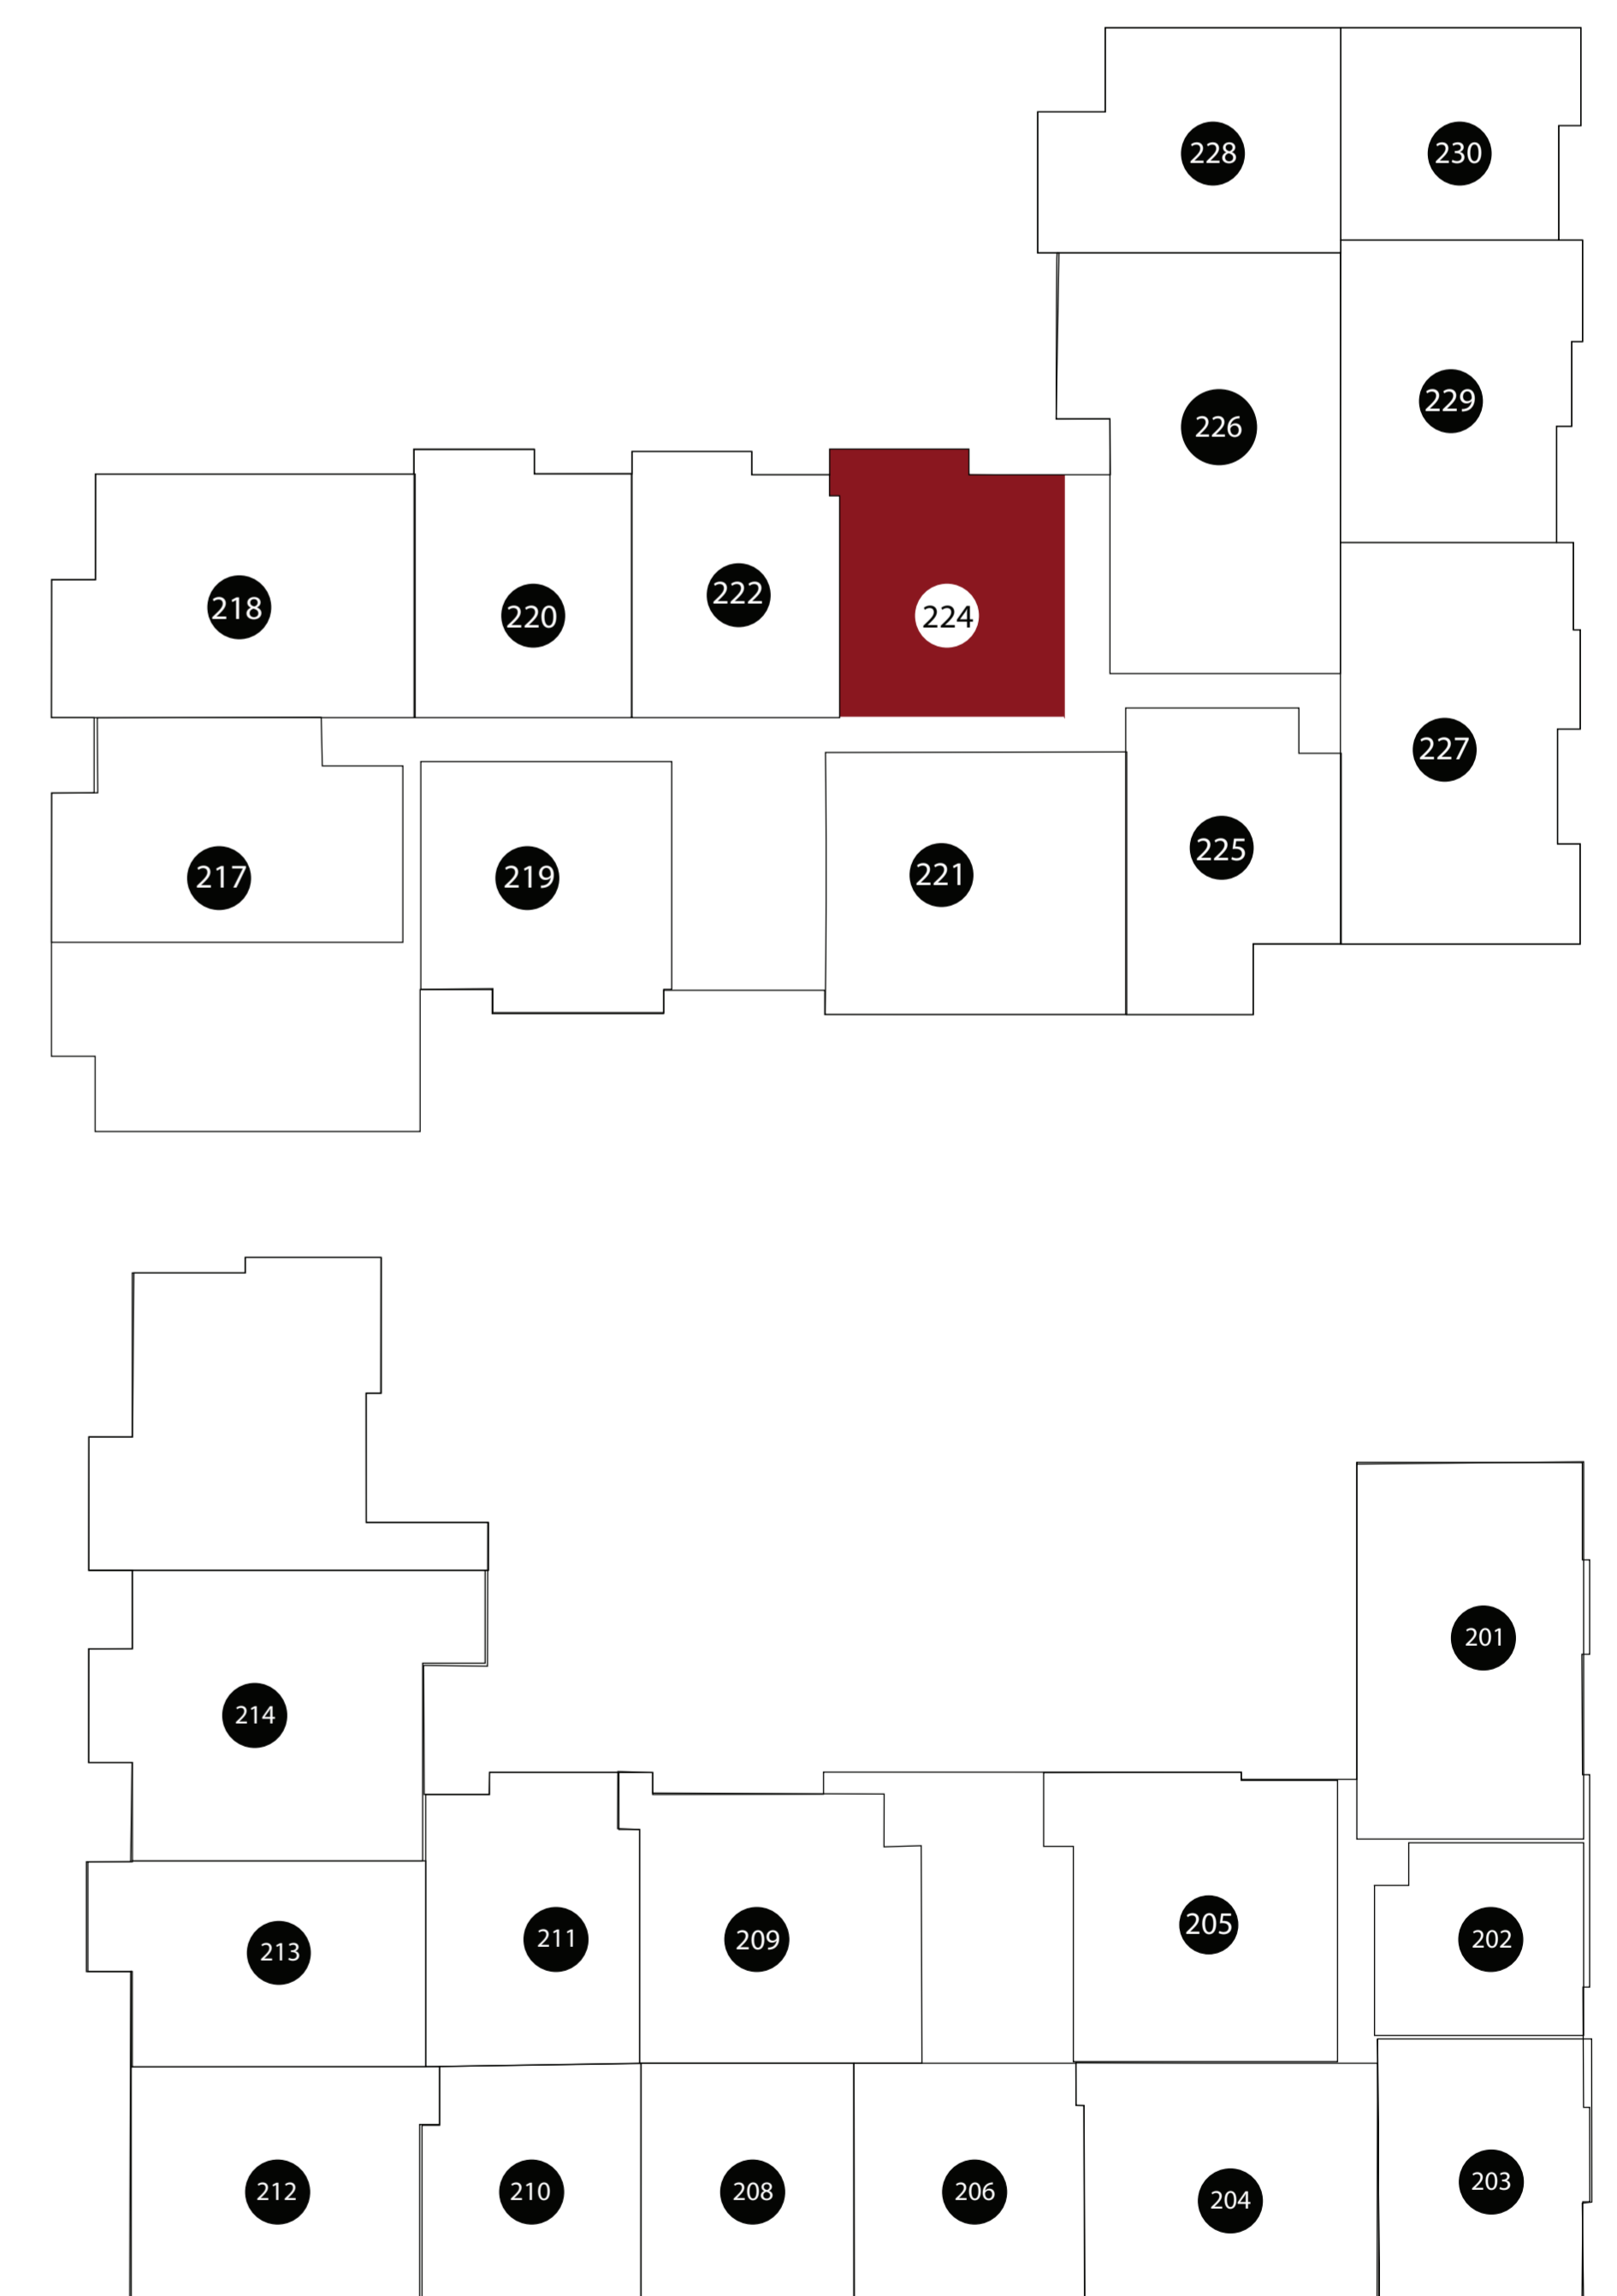

APT: 224

DIMENSIONS

- Bedroom 17x11
- 2nd Bedroom 11x14
- Living Area 17x14
- Balcony 90sq.ft
- Total Area 1185sq.ft

DGM
MANAGEMENT

Station House Somerville
44 Veterans Memorial Drive
Somerville, NJ 08876
Phone: 908-879-2000
www.dgmpropertiesnj.com