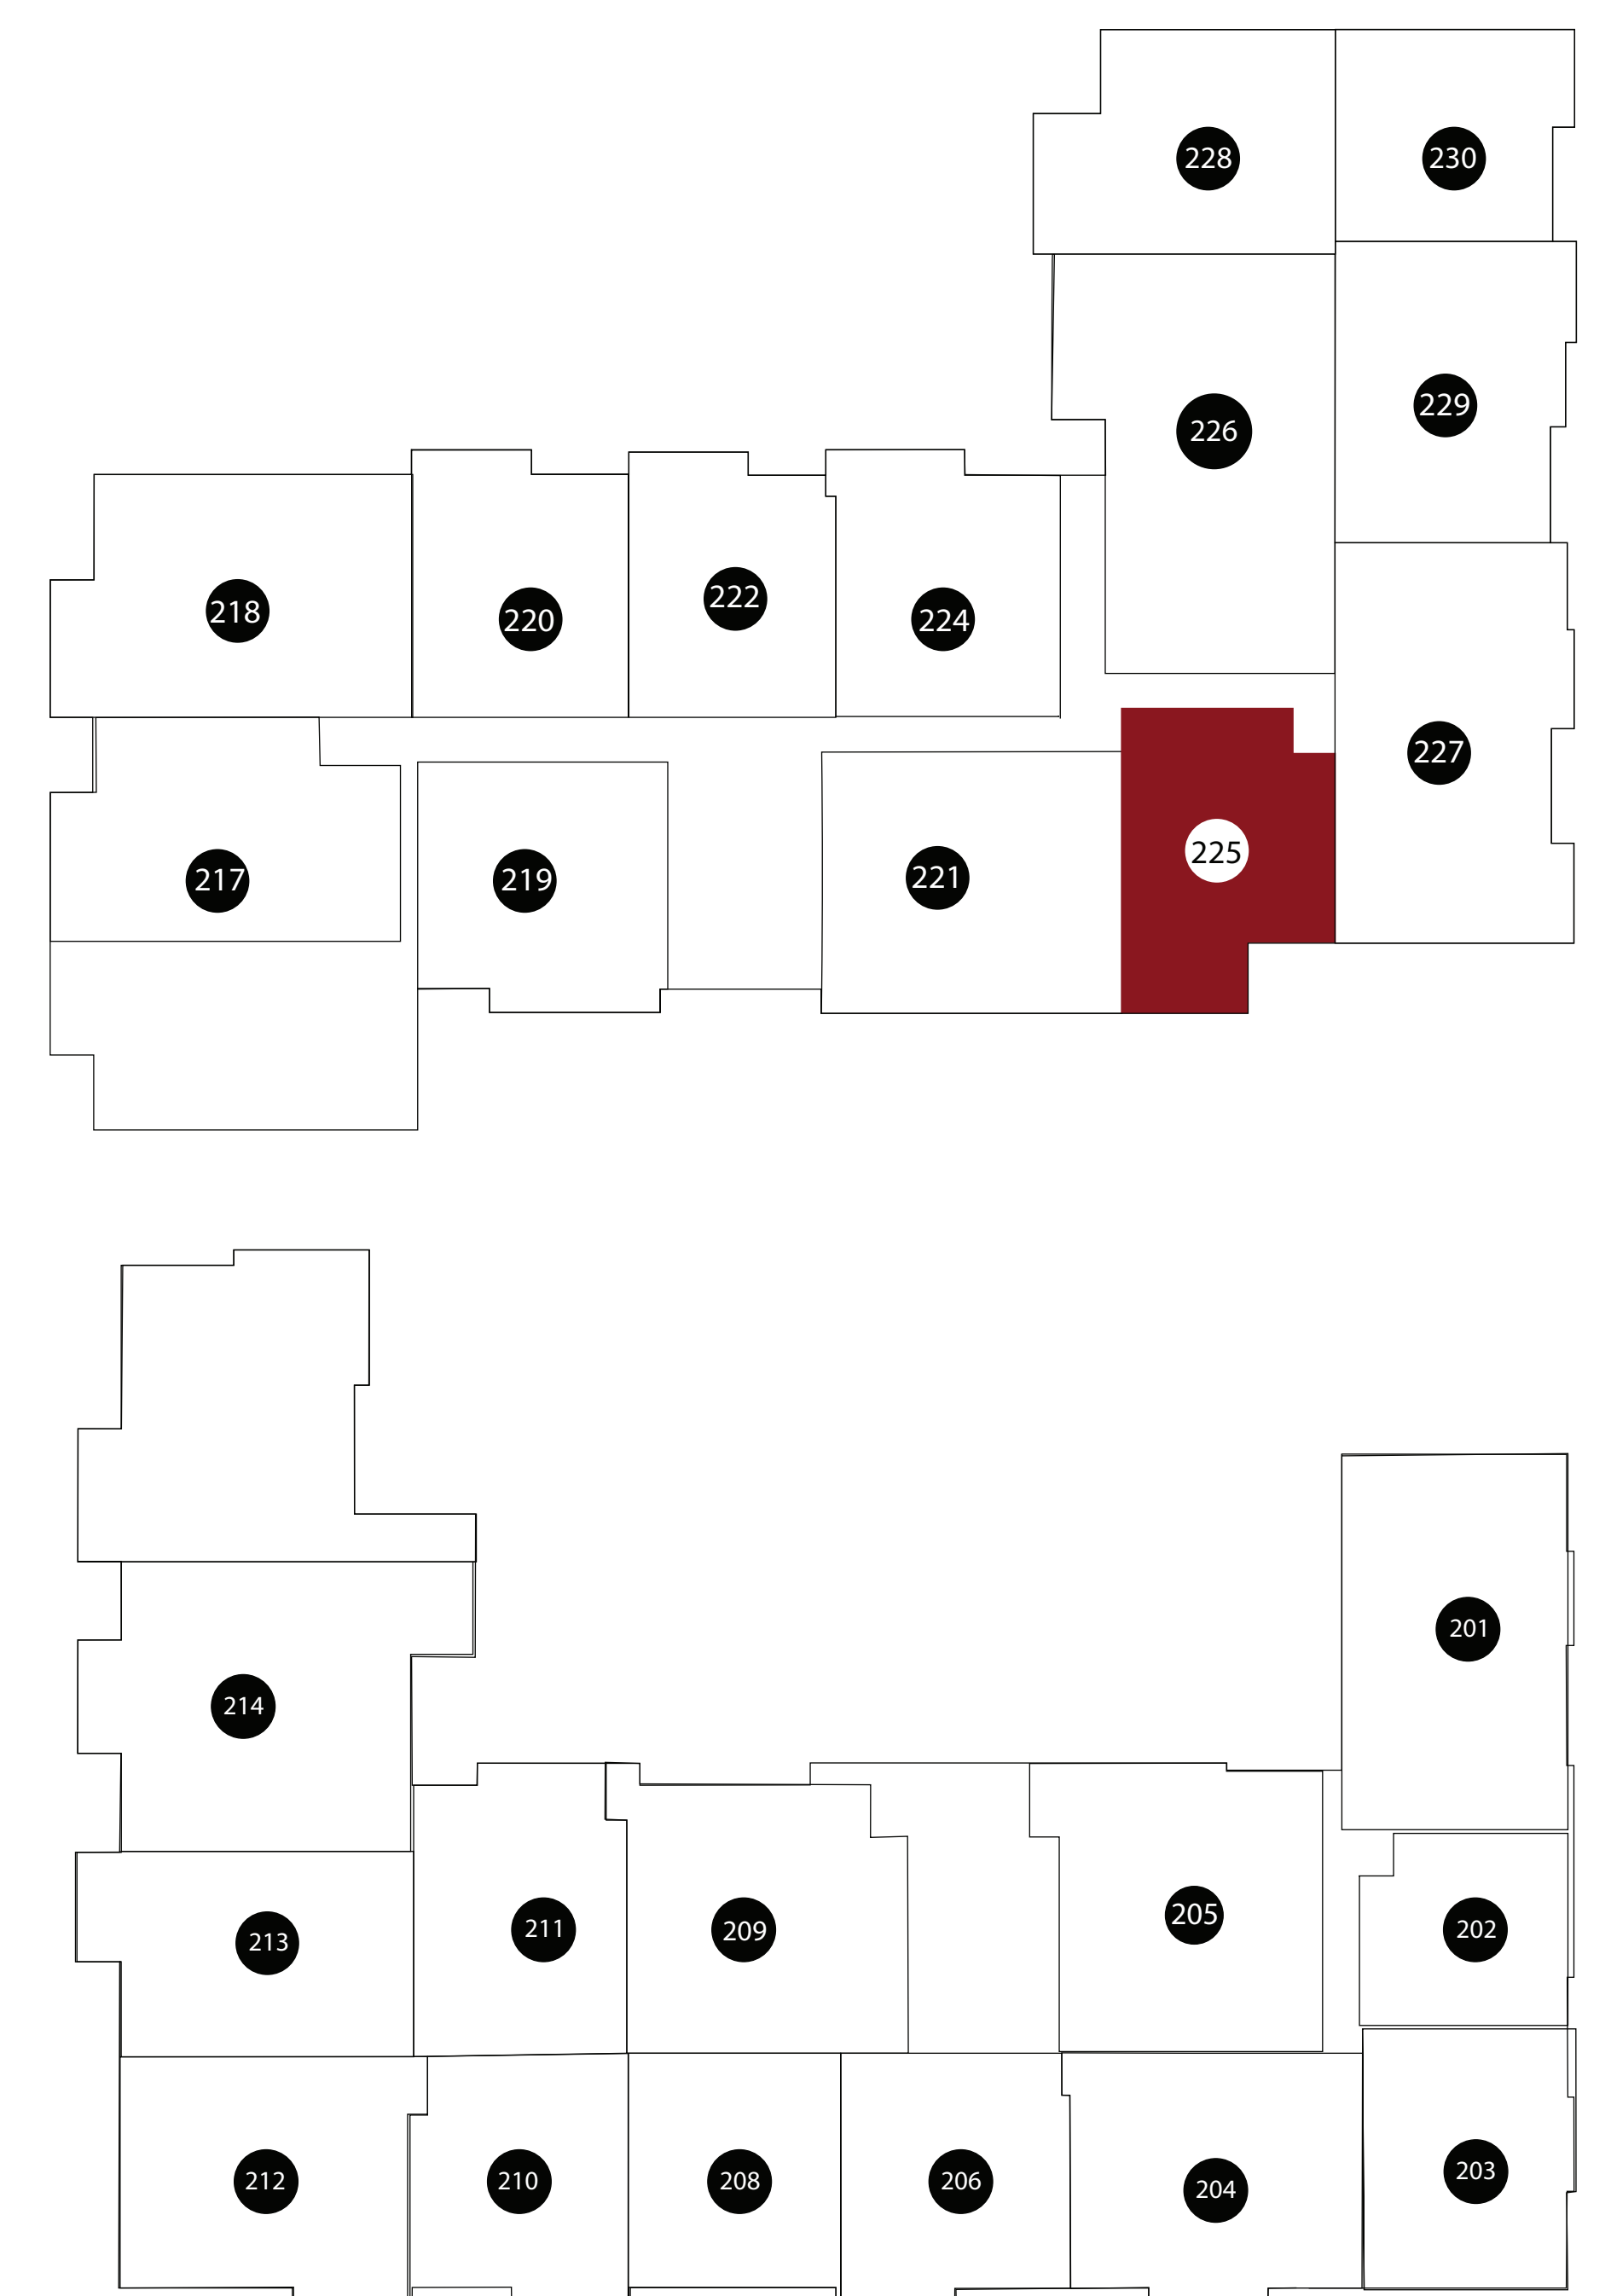

APT: 225

DIMENSIONS

- Bedroom
13x14
- Living Area
14x18
- Balcony
75sq.ft
- Total Area
882sq.ft

DGM
MANAGEMENT

Station House Somerville
44 Veterans Memorial Drive
Somerville, NJ 08876
Phone: 908-879-2000
www.dgmpropertiesnj.com