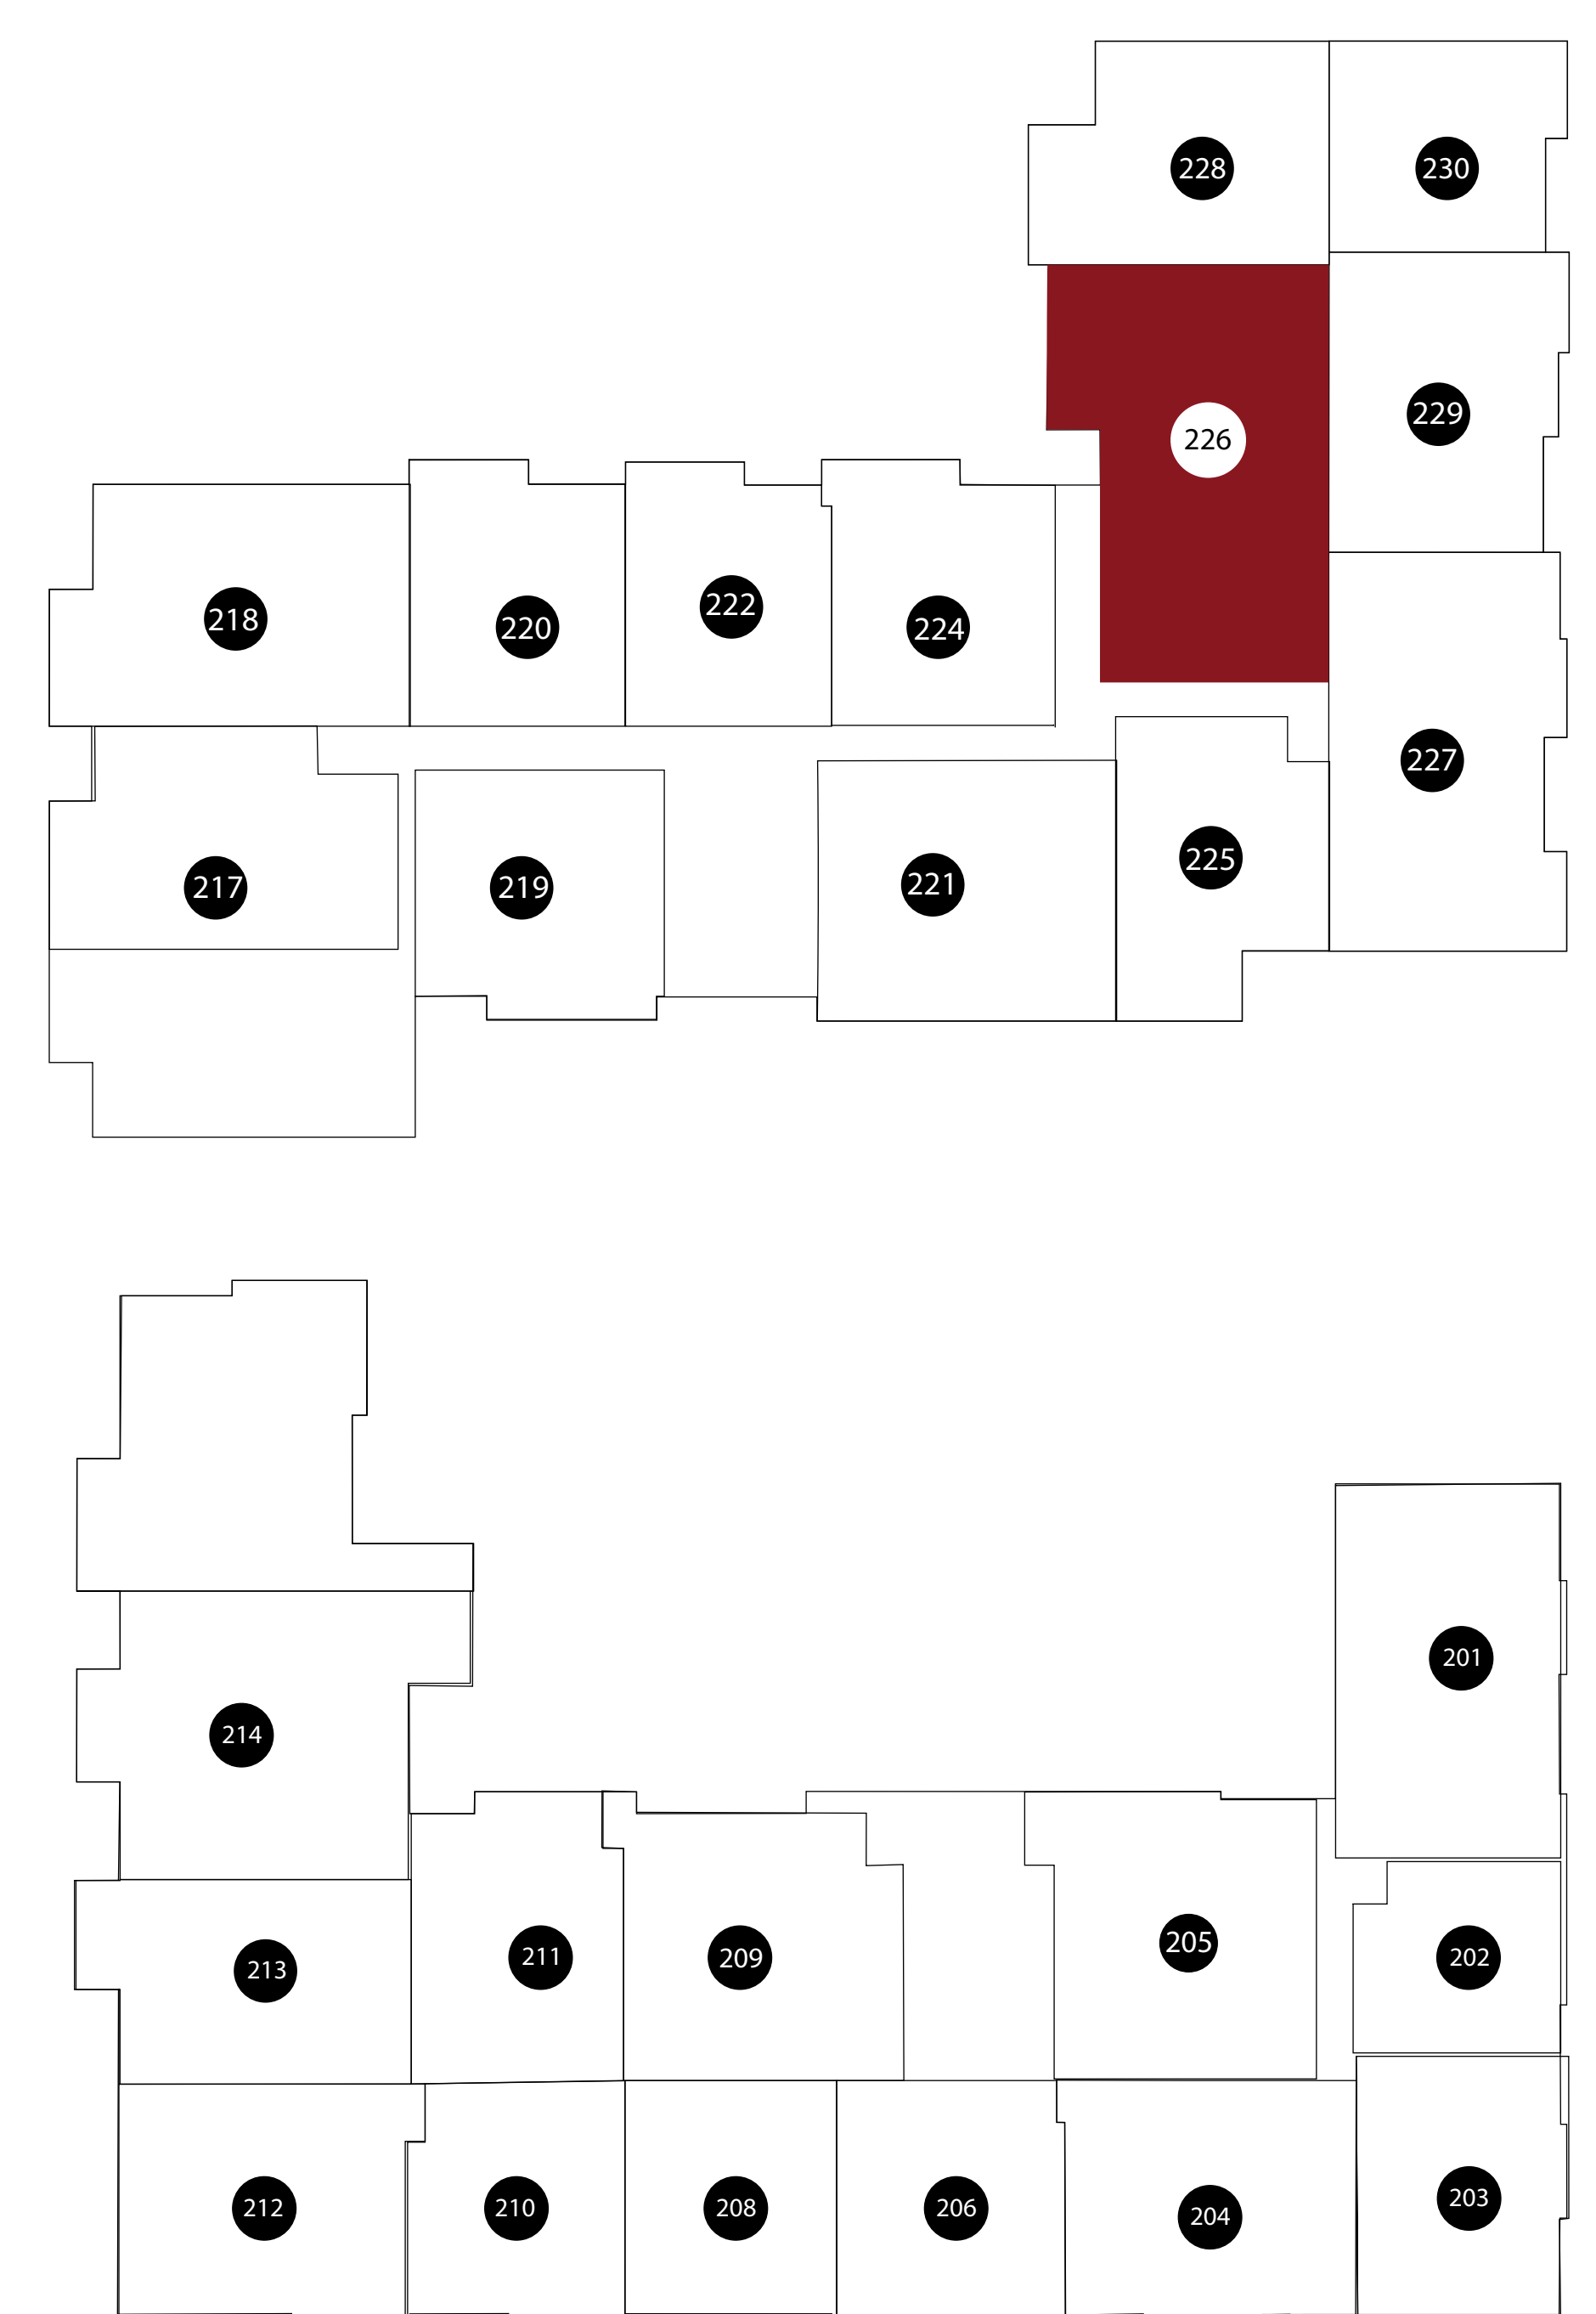

# APT: 226

DIMENSIONS	
●	Bedroom 14x13
●	Living Area 14x15
●	Balcony 85sq.ft
●	Total Area 750sq.ft

Station House Somerville  
44 Veterans Memorial Drive  
Somerville, NJ 08876  
Phone: 908-879-2000  
[www.dgmpropertiesnj.com](http://www.dgmpropertiesnj.com)