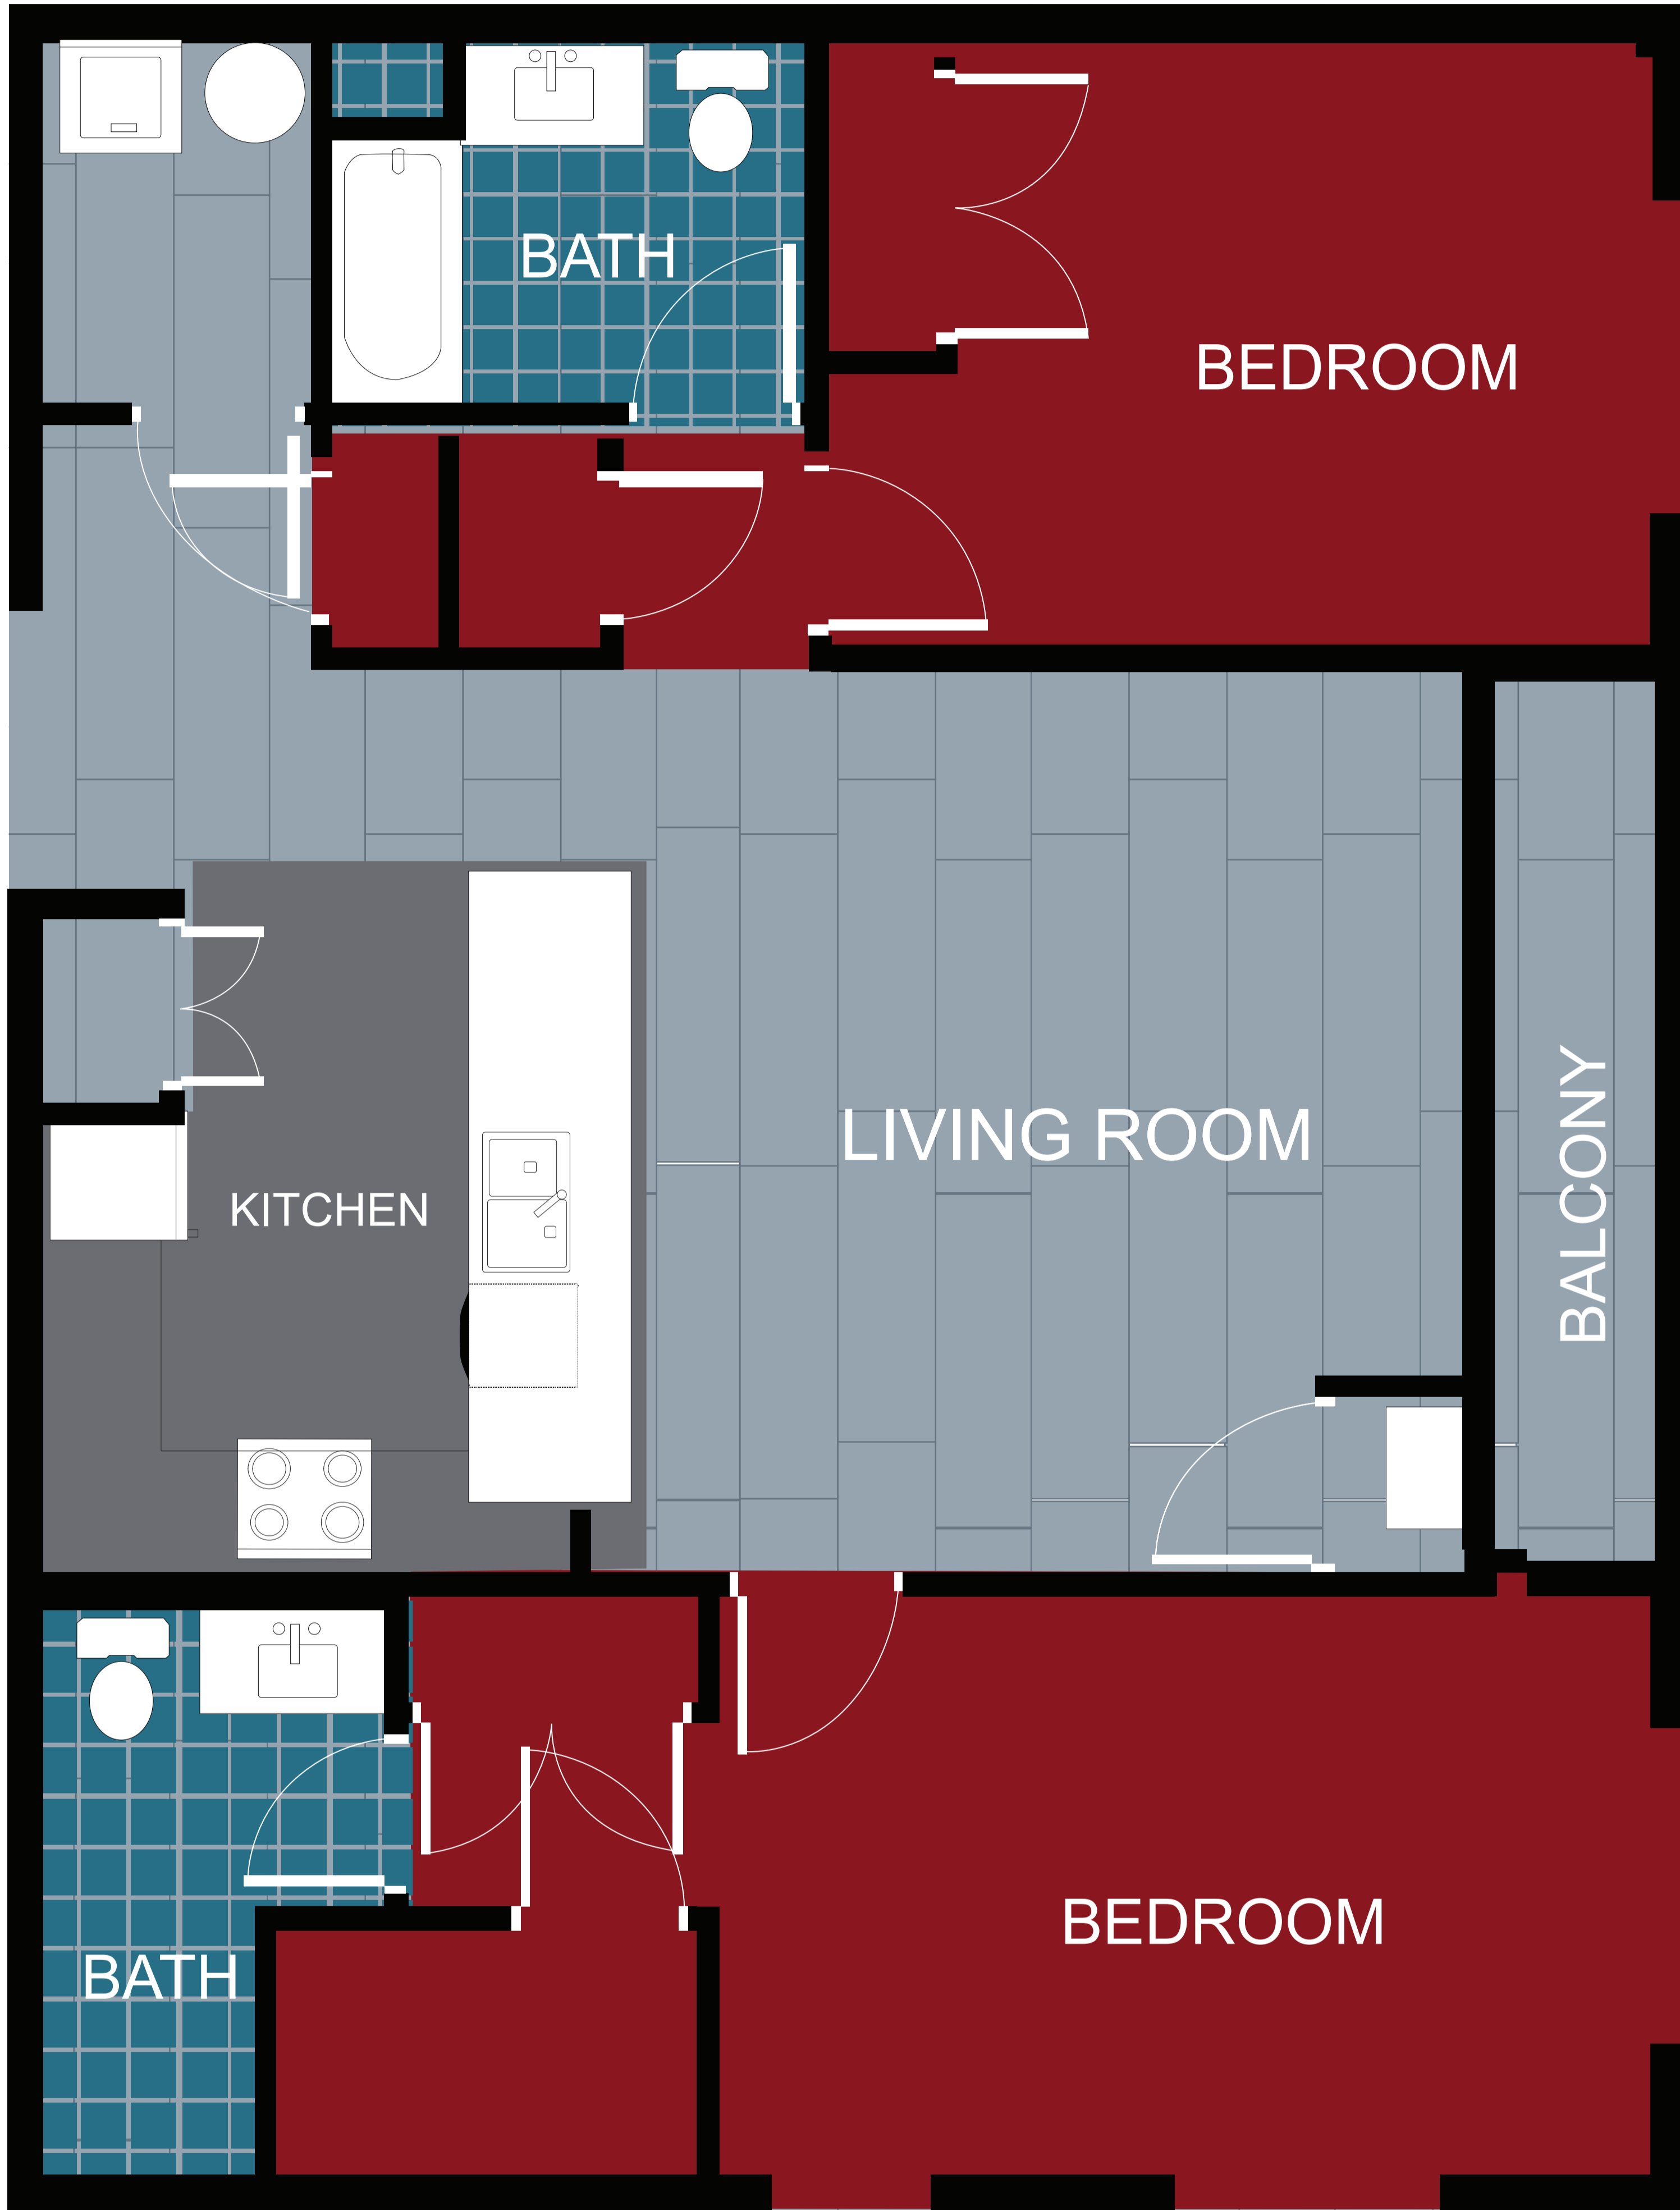

APT: 227

DIMENSIONS	
● Bedroom	11x17
● 2nd Bedroom	11x13
● Living Area	15x17
● Balcony	90sq.ft
● Total Area	1199sq.ft

Station House Somerville
44 Veterans Memorial Drive
Somerville, NJ 08876
Phone: 908-879-2000
www.dgmpropertiesnj.com