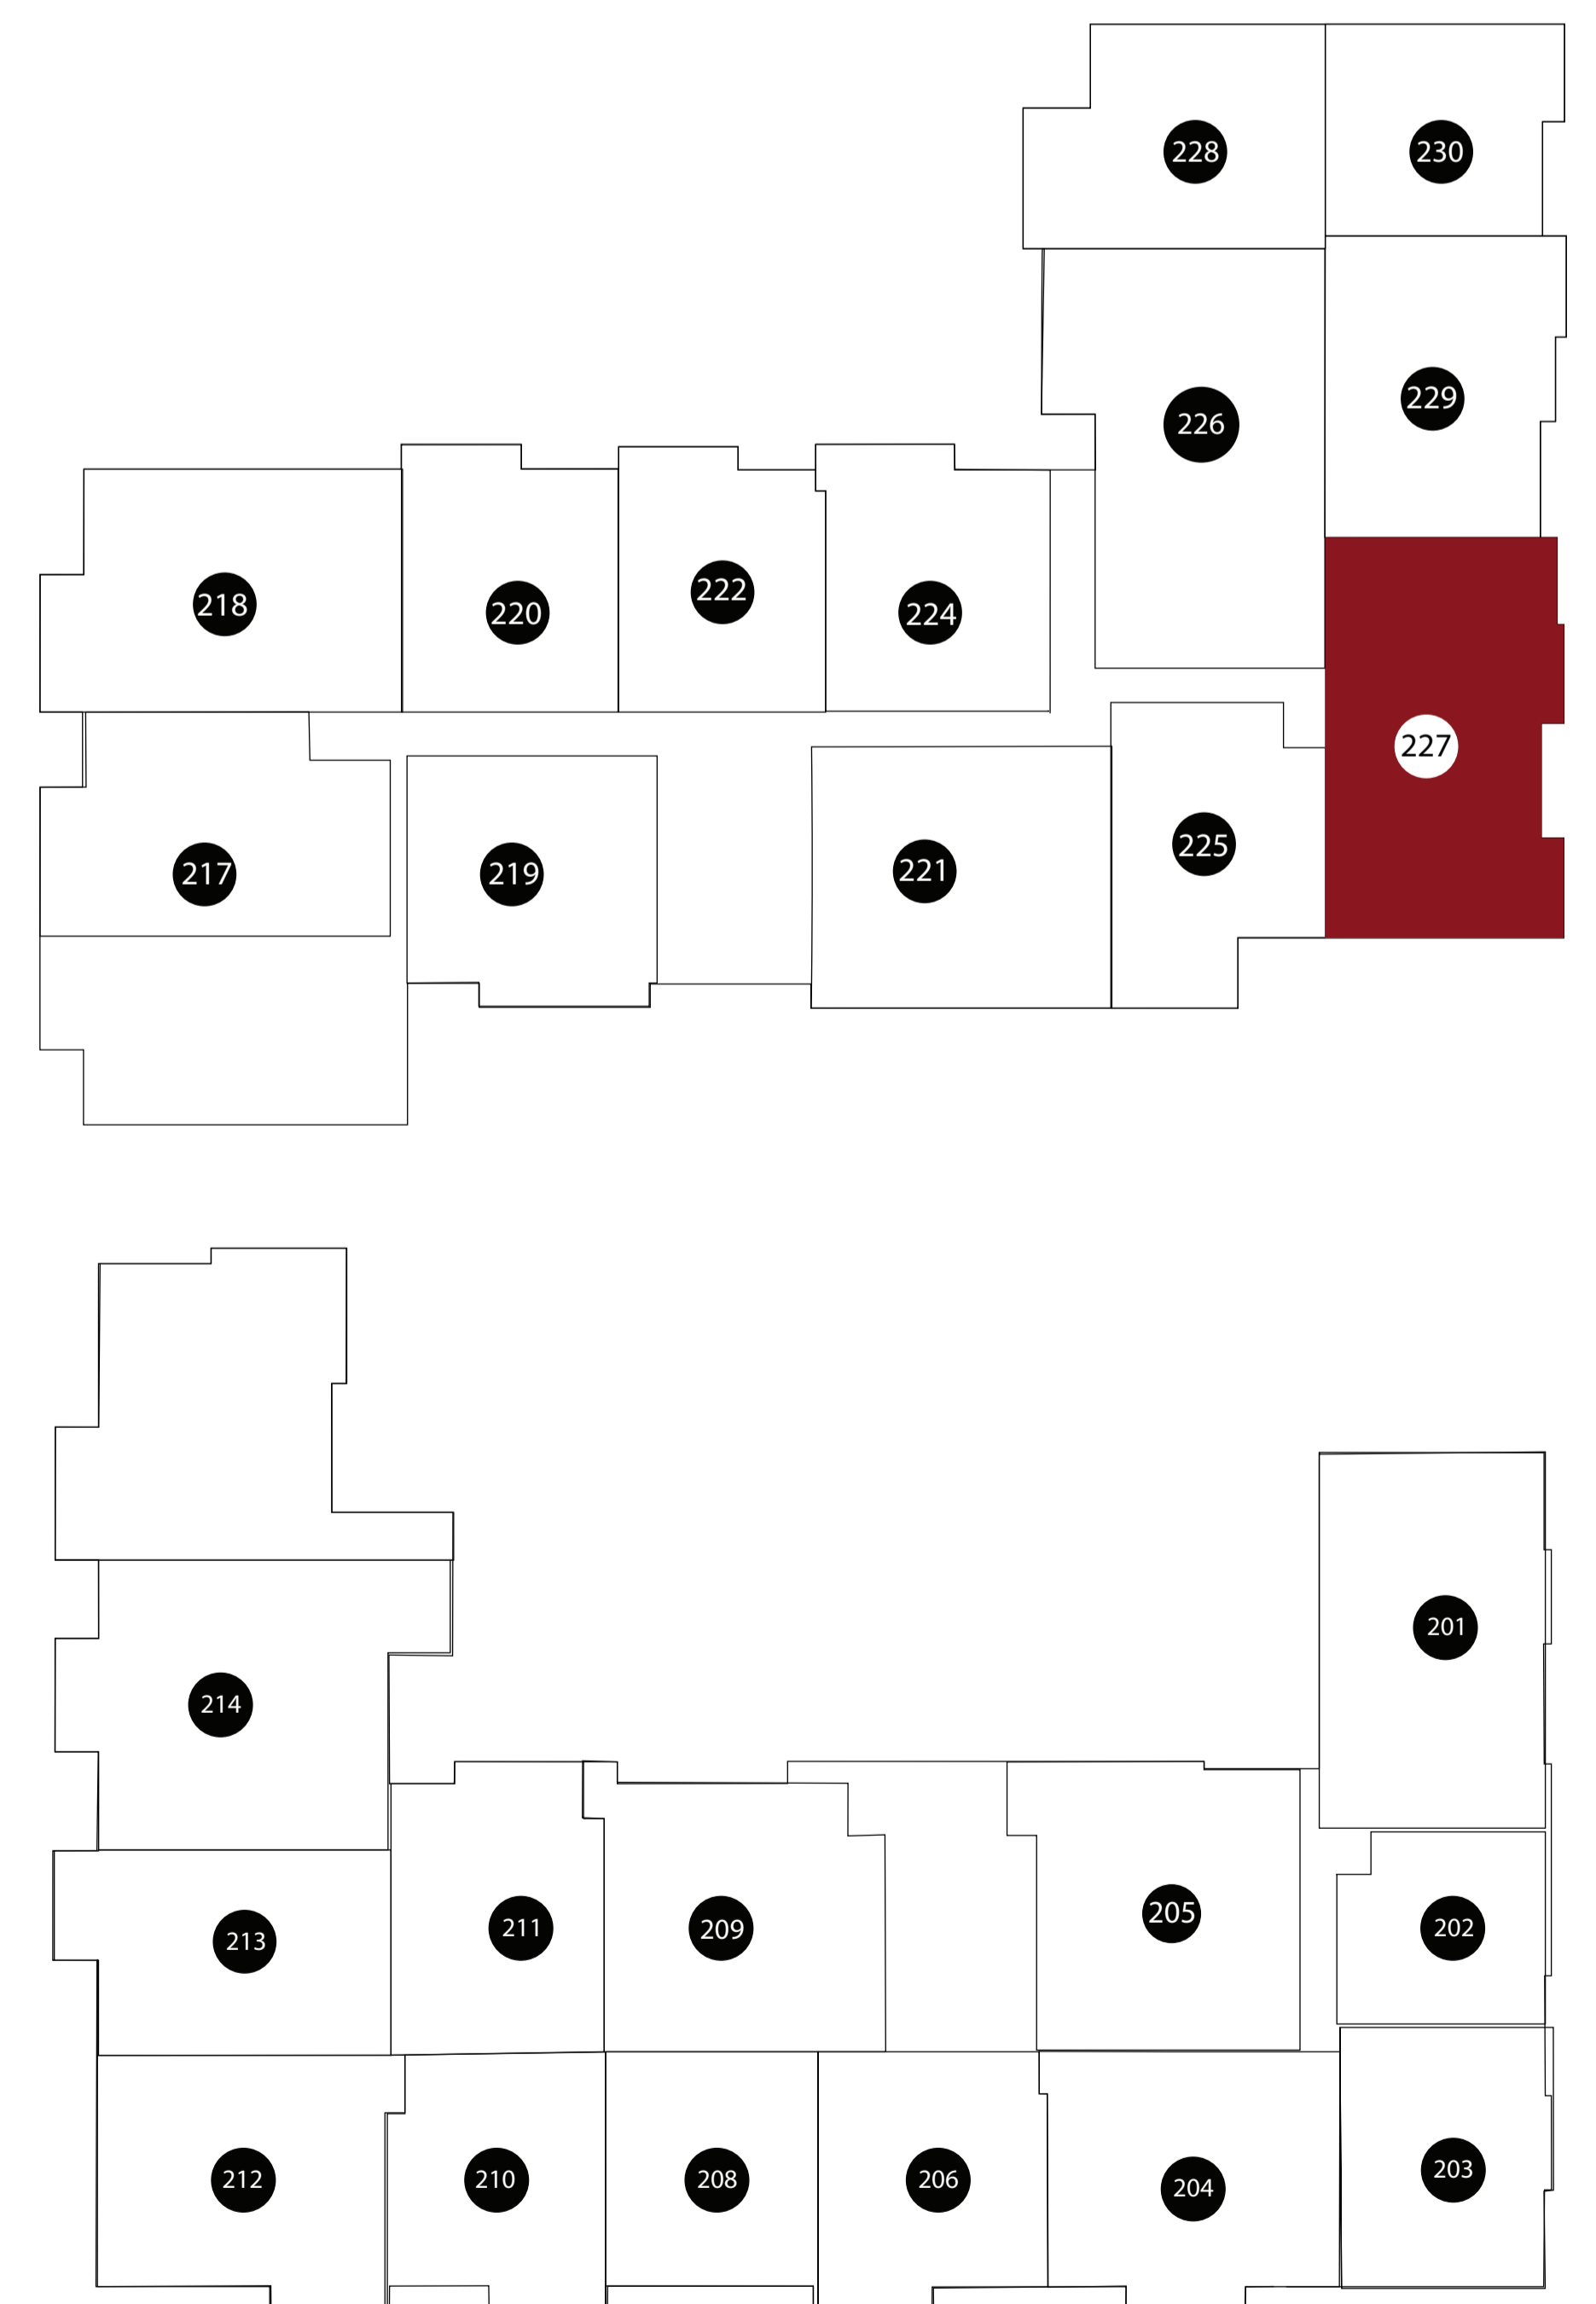

APT: 227

DIMENSIONS	
● Bedroom	11x17
● 2nd Bedroom	11x13
● Living Area	15x17
● Balcony	90sq.ft
● Total Area	1199sq.ft

Station House Somerville
44 Veterans Memorial Drive
Somerville, NJ 08876
Phone: 908-879-2000
www.dgmpropertiesnj.com