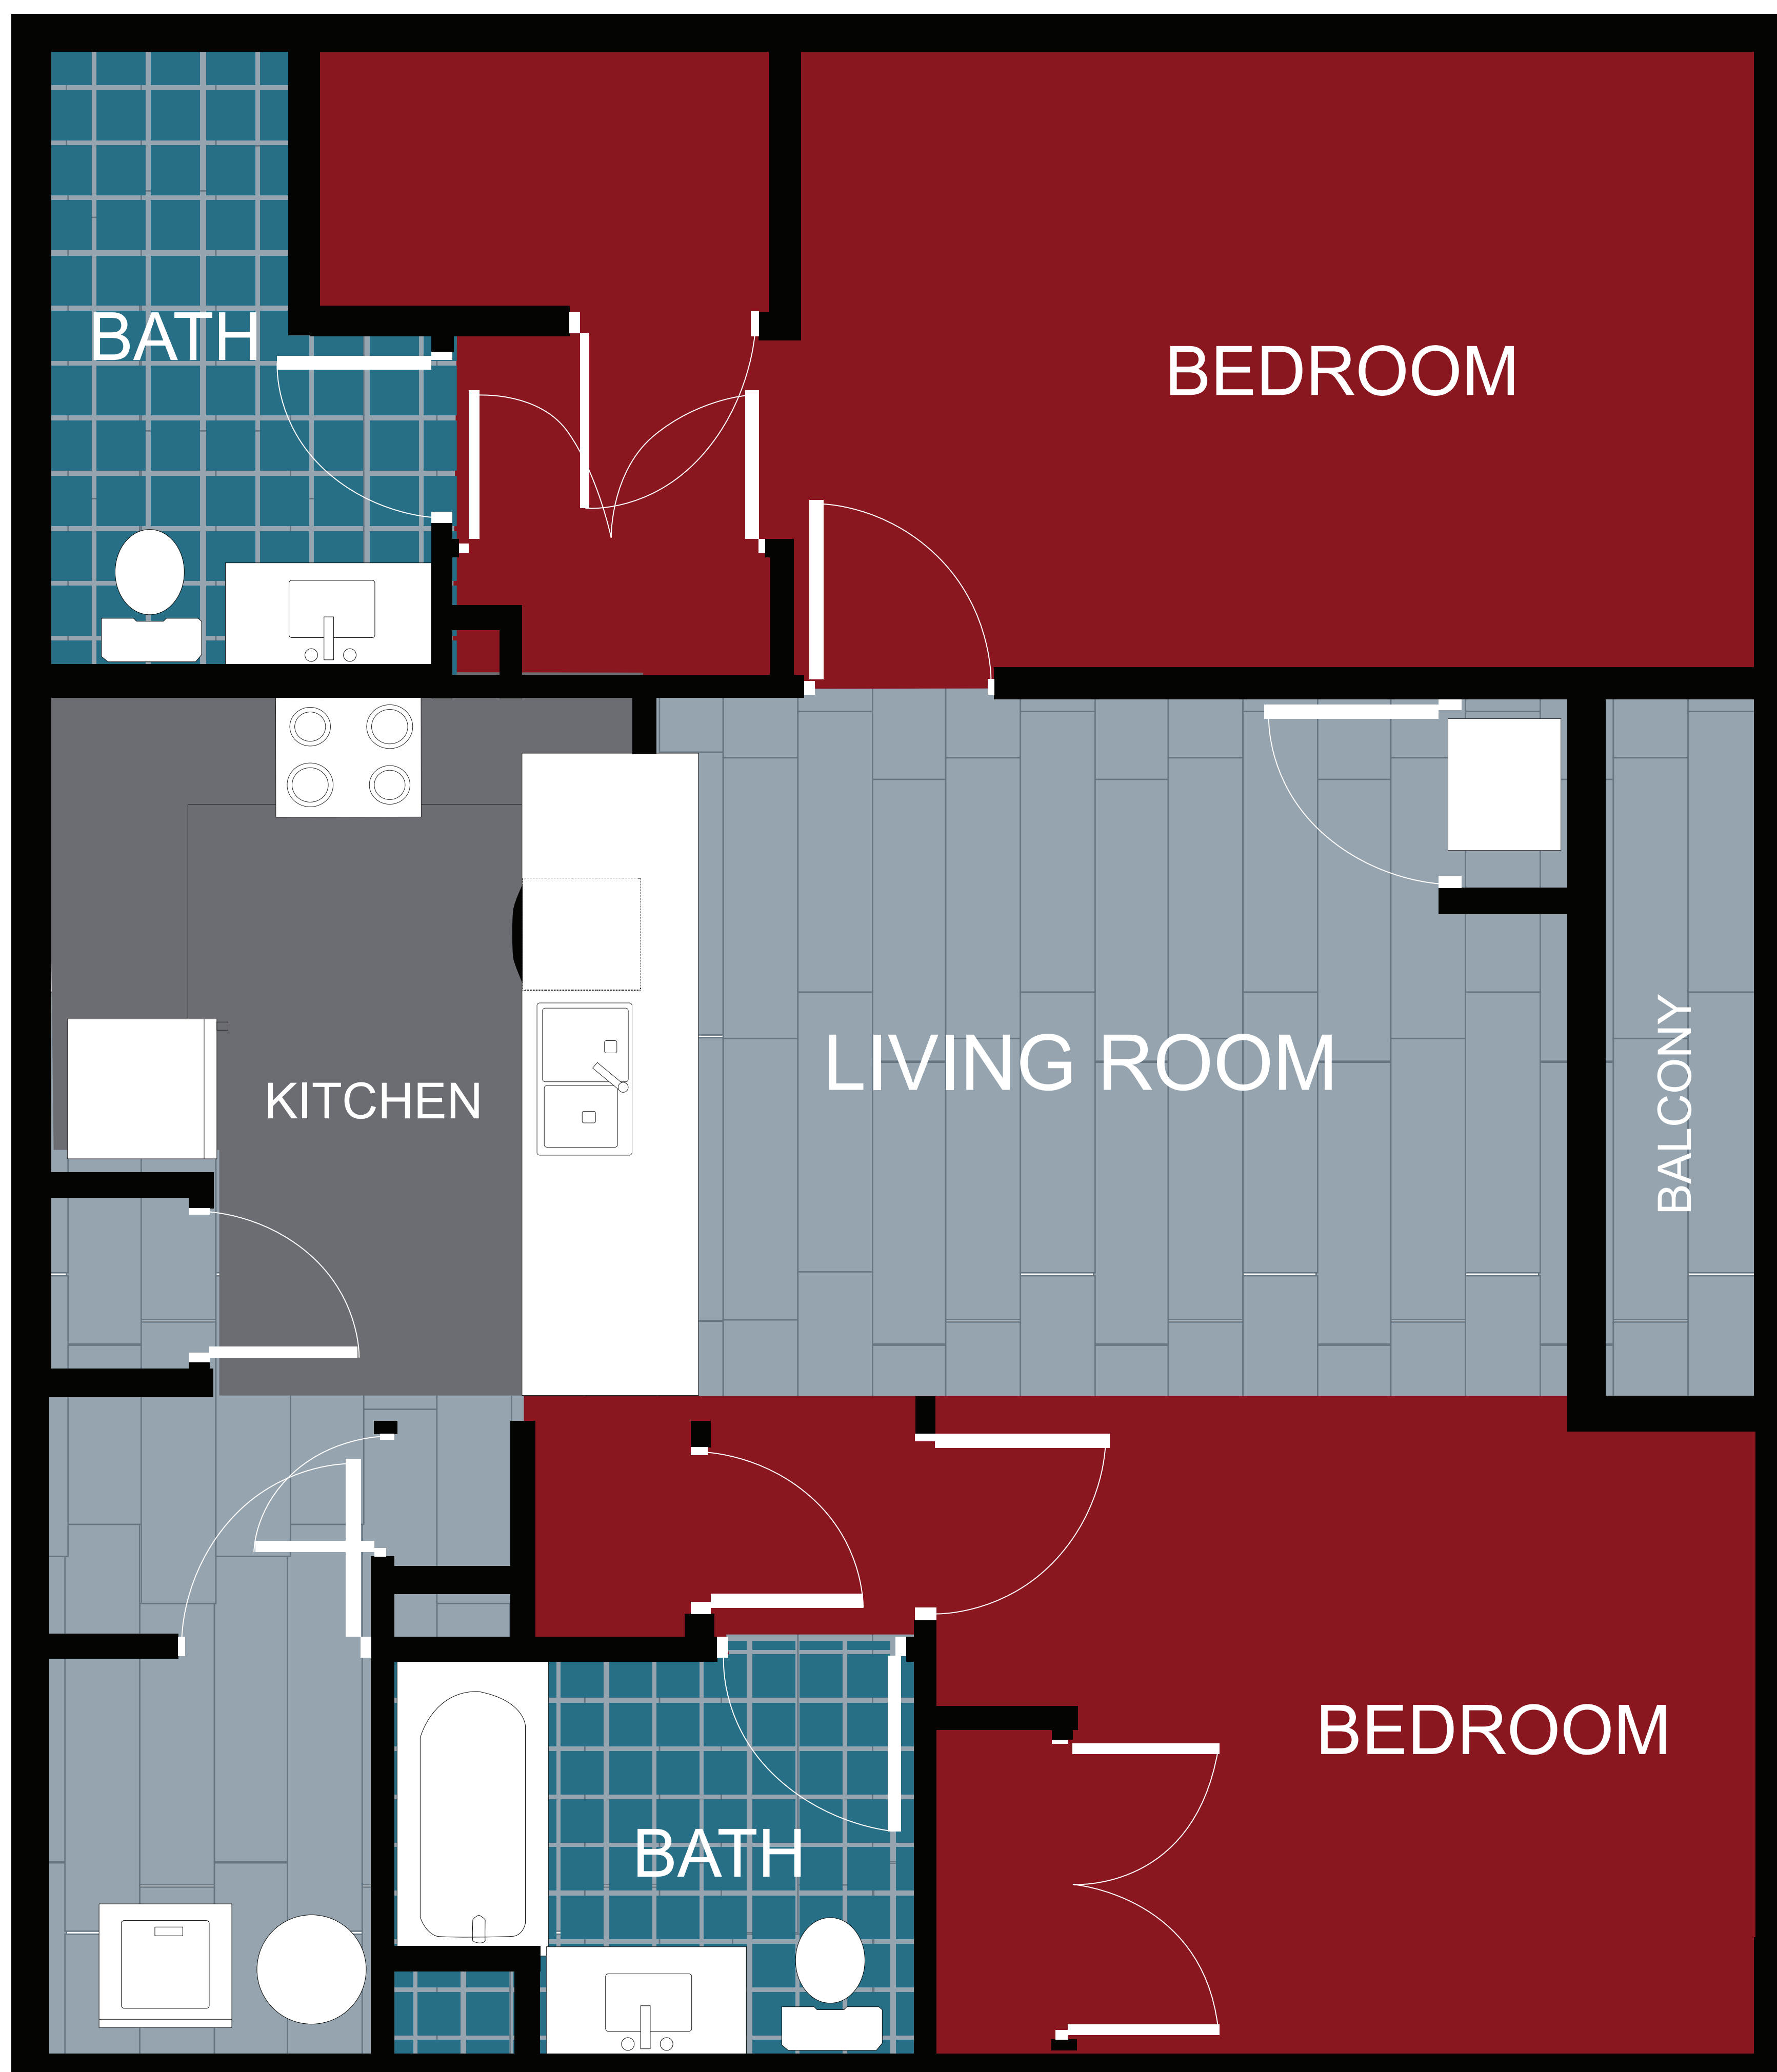

APT: 229

DIMENSIONS	
●	Bedroom 11x18
●	2nd Bedroom 13x11
●	Living Area 14x17
●	Balcony 90sq.ft
●	Total Area 1163sq.ft

Station House Somerville
44 Veterans Memorial Drive
Somerville, NJ 08876
Phone: 908-879-2000
www.dgmpropertiesnj.com