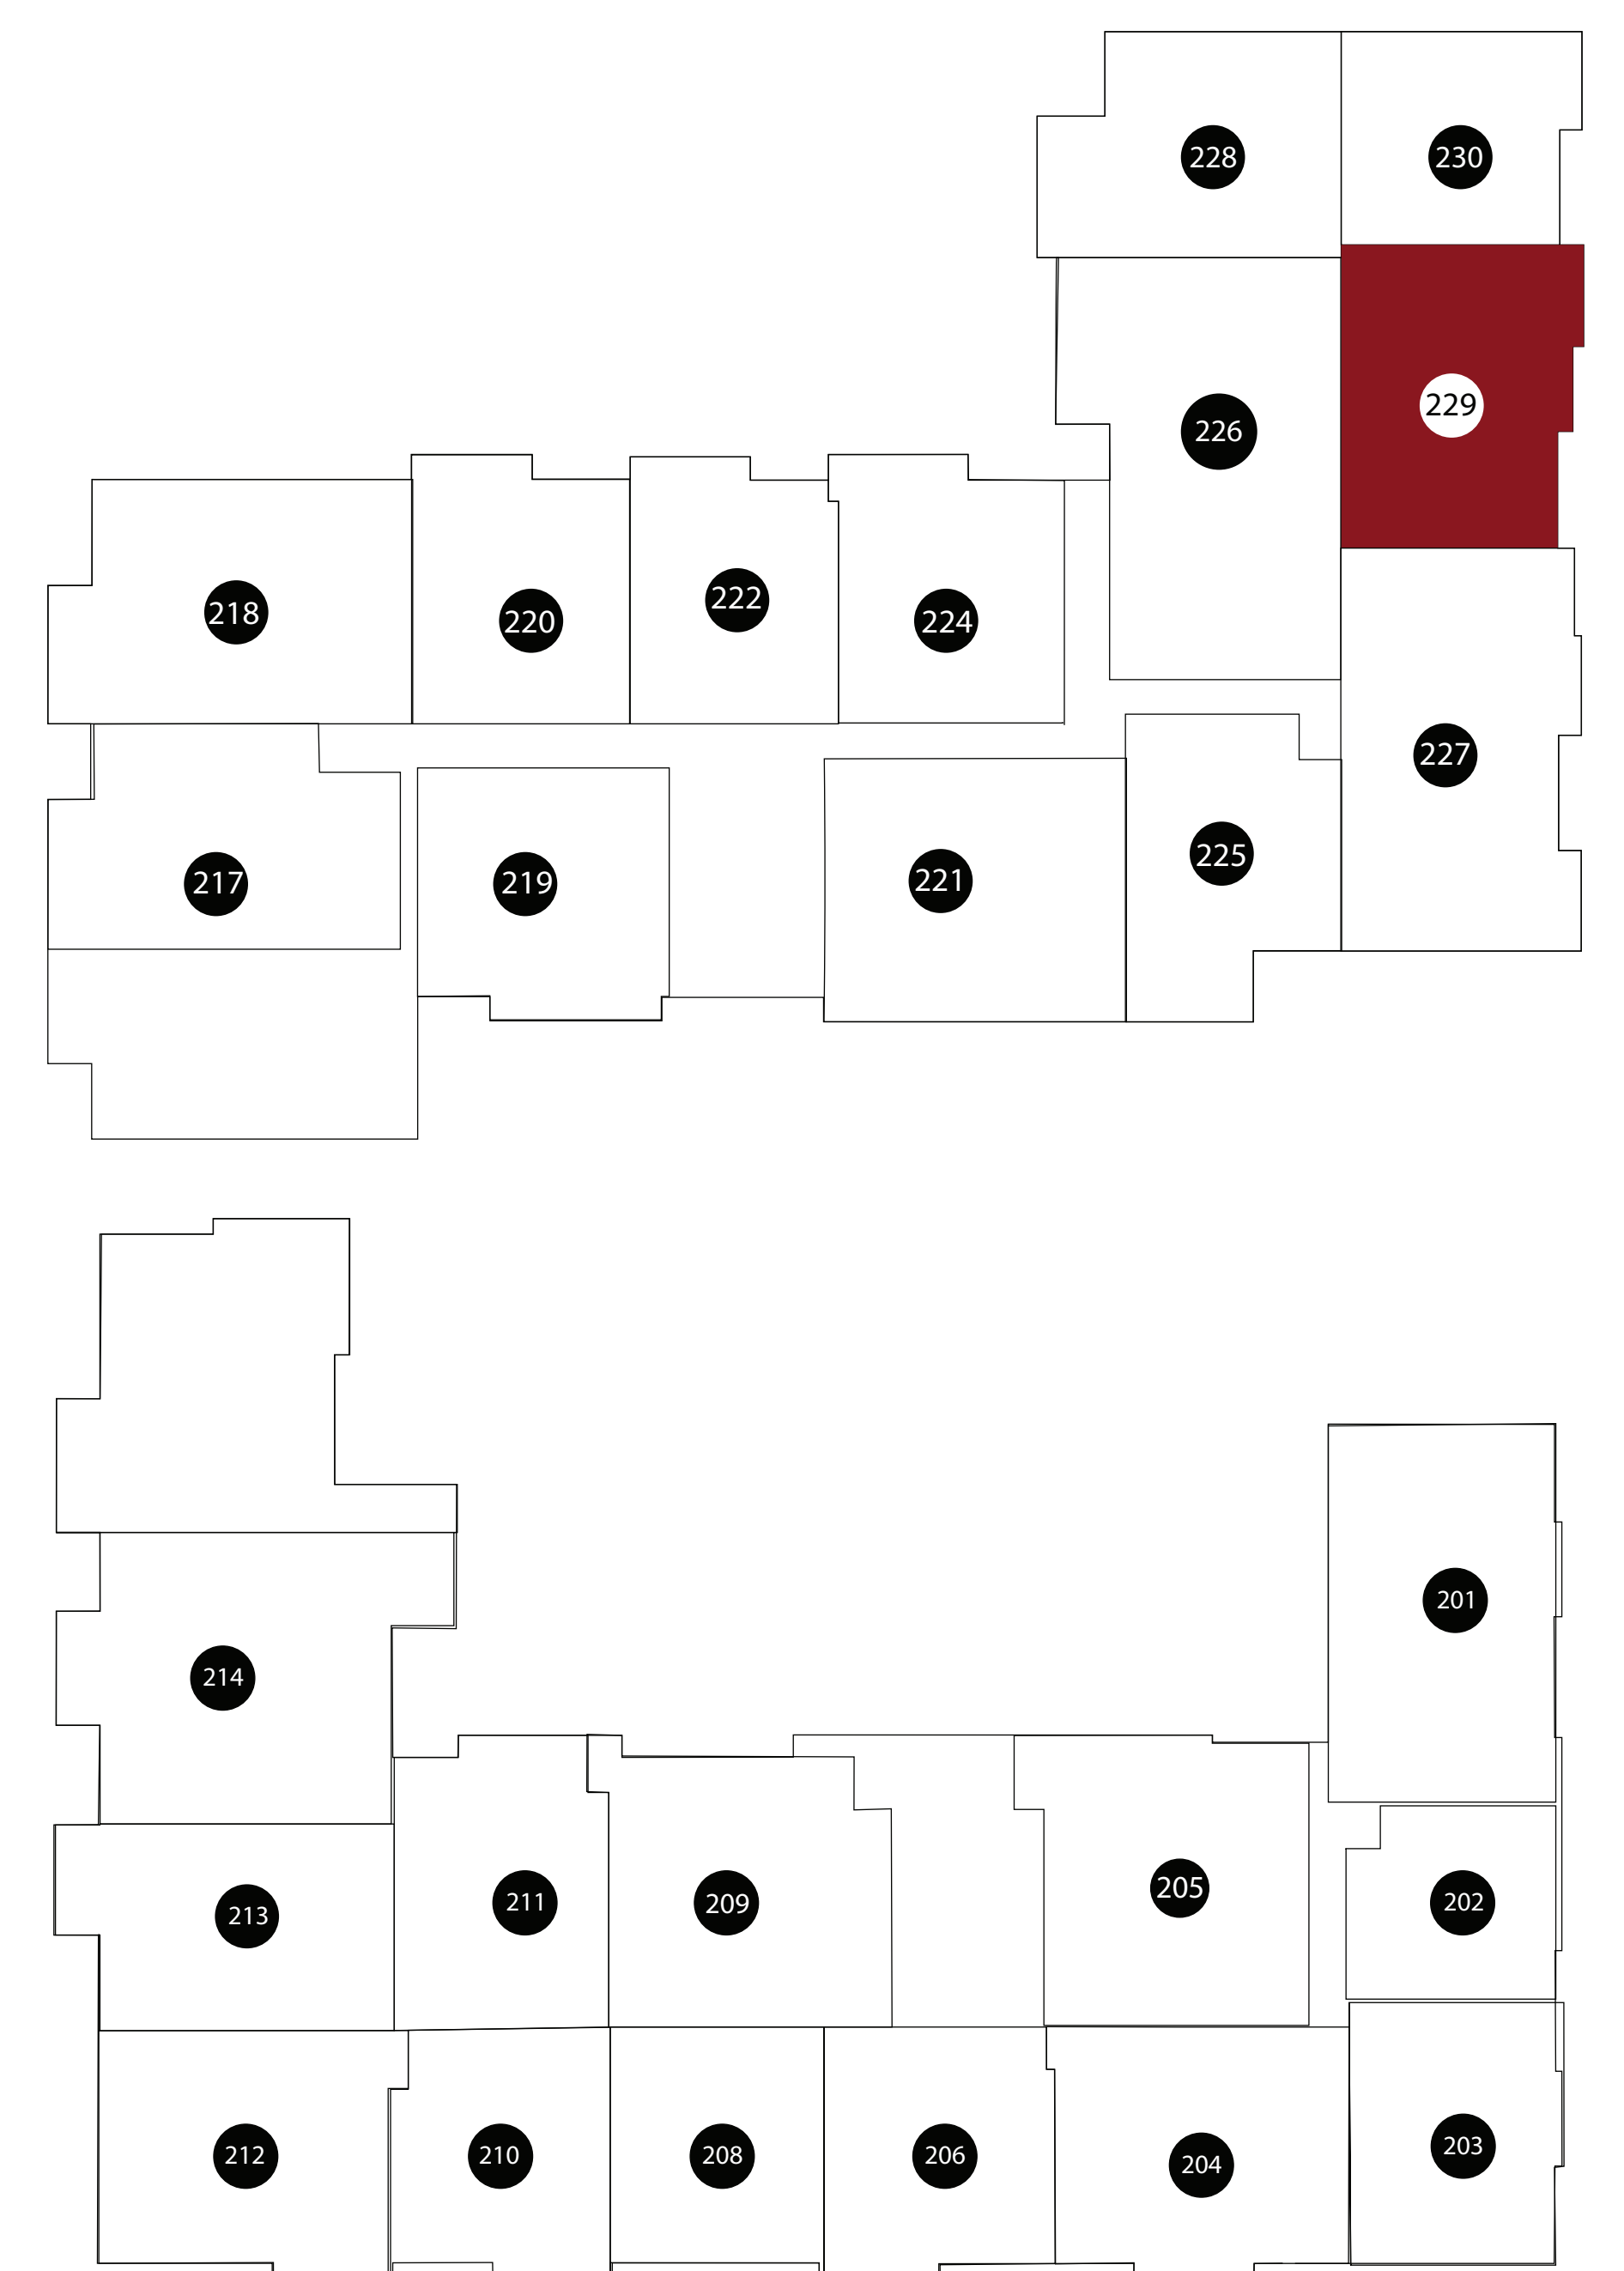

APT: 229

DIMENSIONS	
●	Bedroom 11x18
●	2nd Bedroom 13x11
●	Living Area 14x17
●	Balcony 90sq.ft
●	Total Area 1163sq.ft

Station House Somerville
44 Veterans Memorial Drive
Somerville, NJ 08876
Phone: 908-879-2000
www.dgmpropertiesnj.com