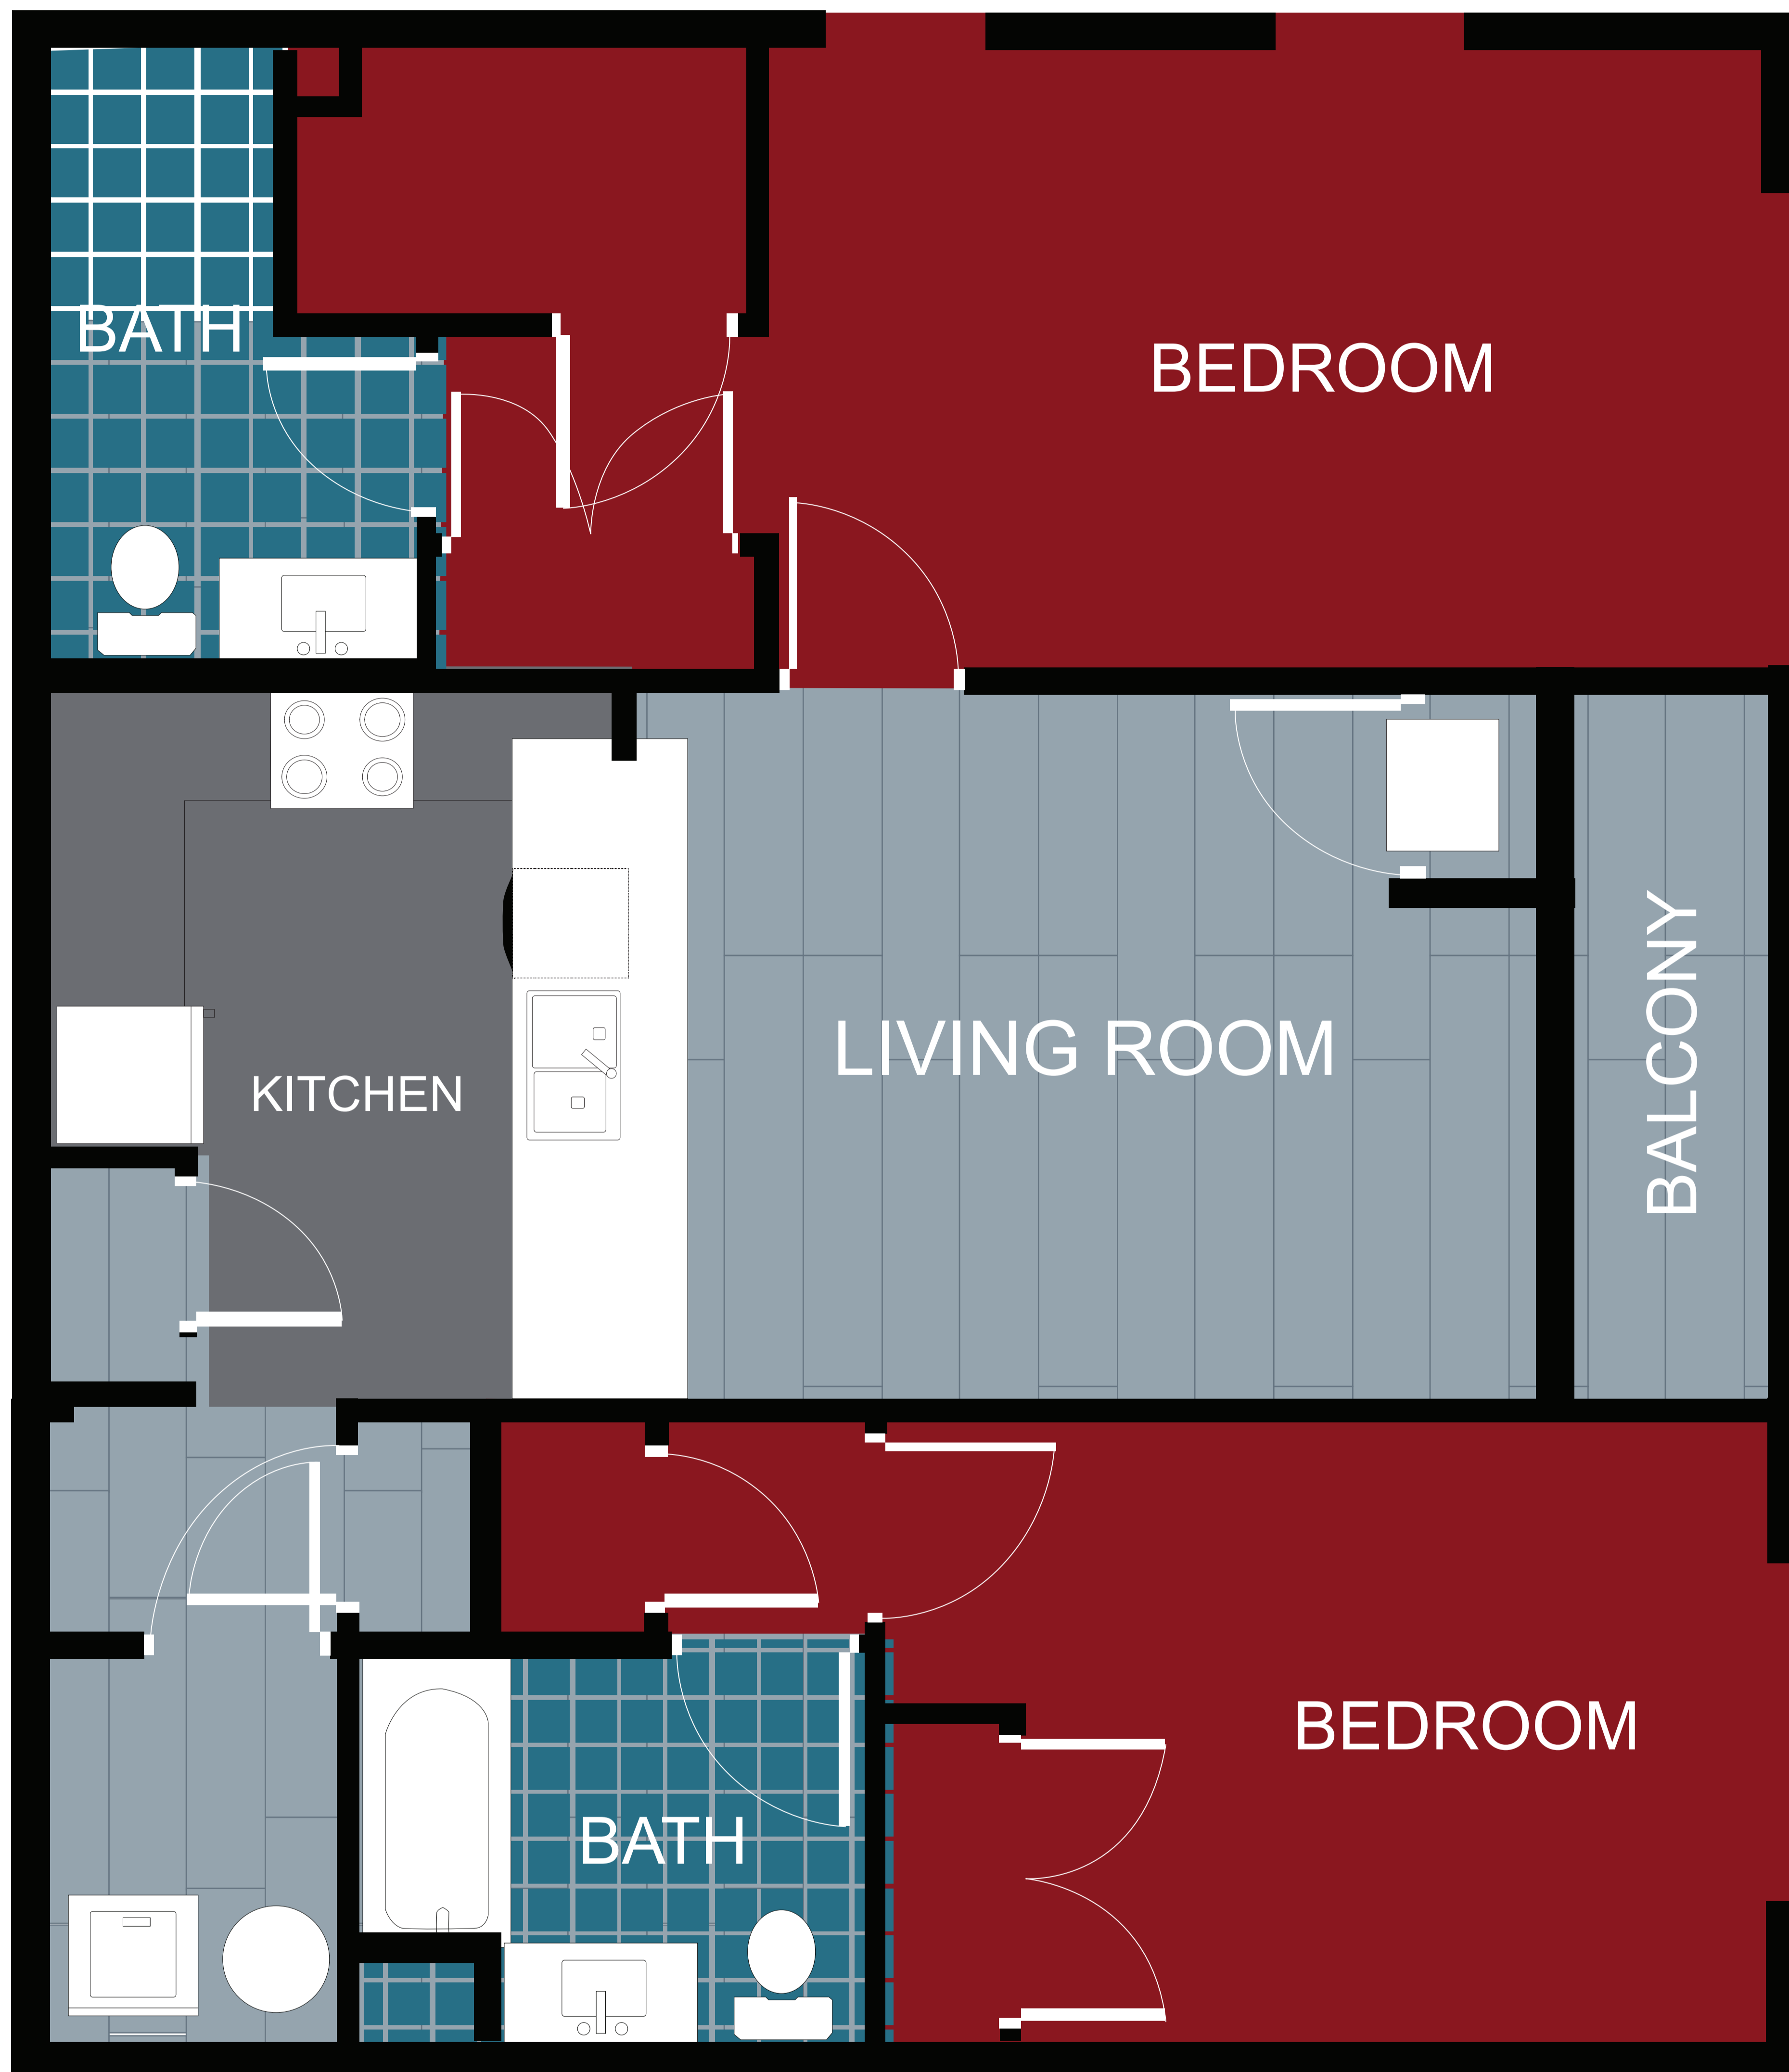

APT: 230

DIMENSIONS	
●	Bedroom 11x18
●	2nd Bedroom 13x11
●	Living Area 14x17
●	Balcony 90sq.ft
●	Total Area 1163sq.ft

Station House Somerville
44 Veterans Memorial Drive
Somerville, NJ 08876
Phone: 908-879-2000
www.dgmpropertiesnj.com