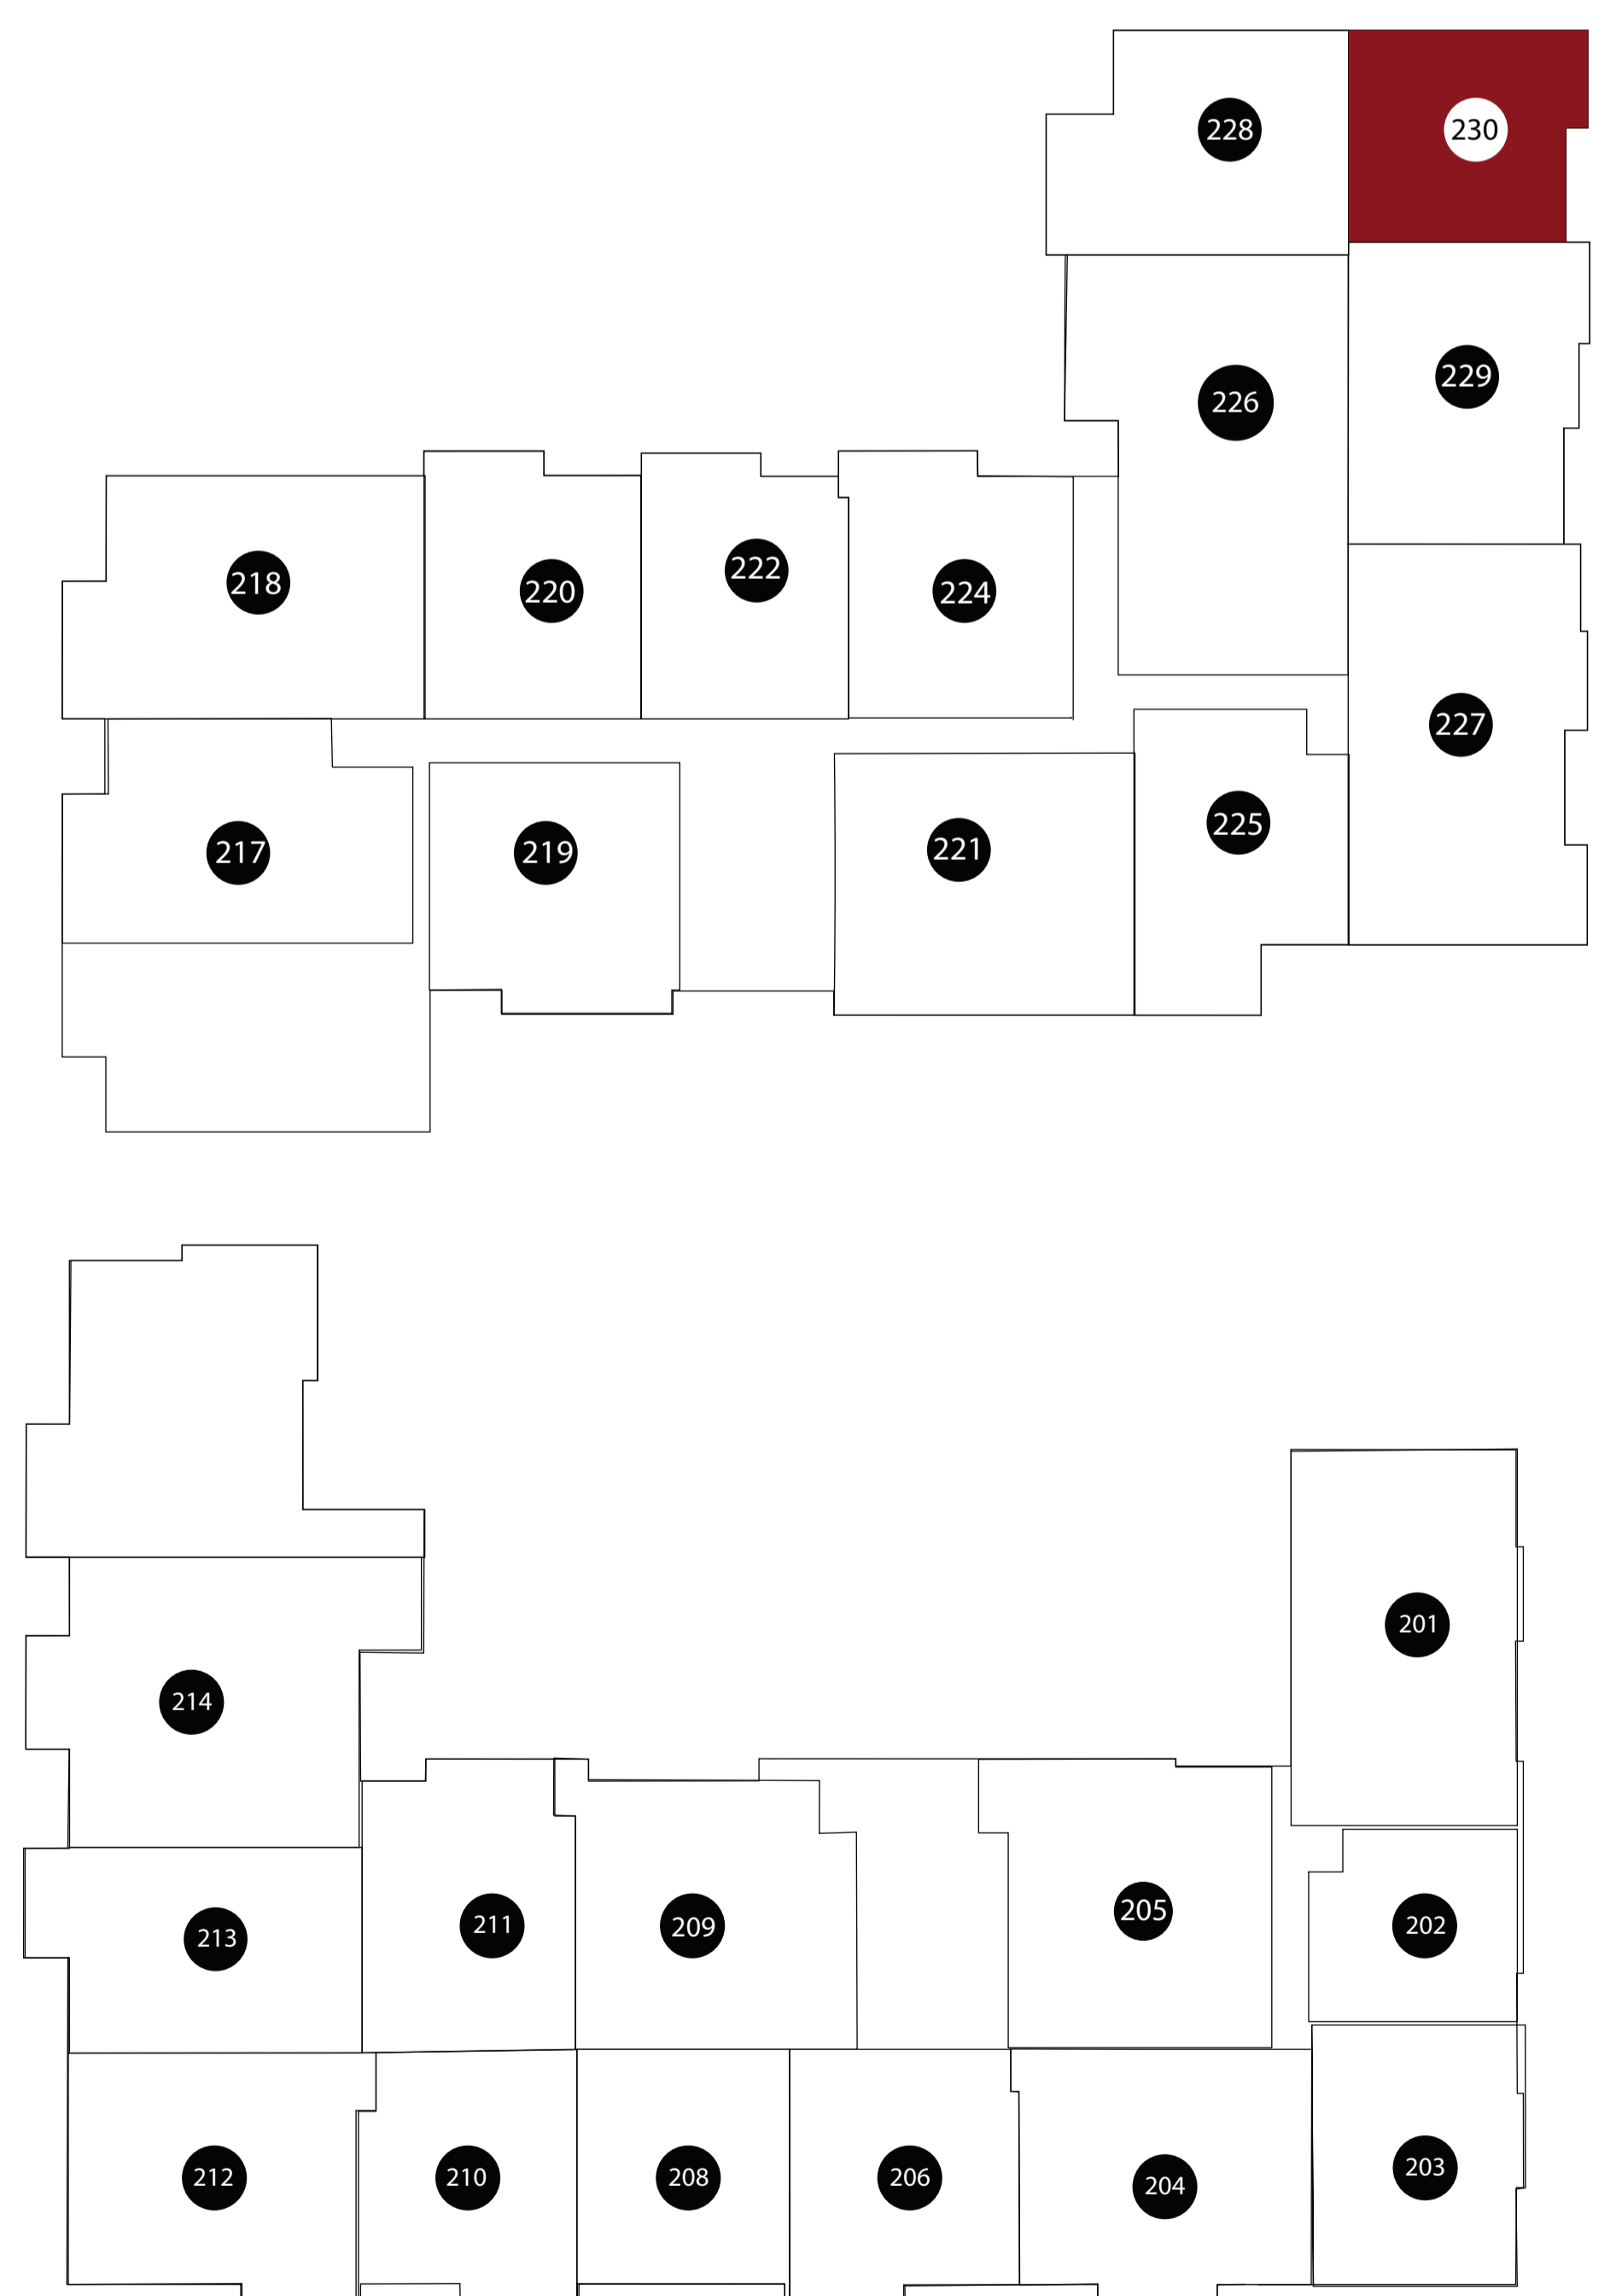

APT: 230

DIMENSIONS	
●	Bedroom 11x18
●	2nd Bedroom 13x11
●	Living Area 14x17
●	Balcony 90sq.ft
●	Total Area 1163sq.ft

Station House Somerville
44 Veterans Memorial Drive
Somerville, NJ 08876
Phone: 908-879-2000
www.dgmpropertiesnj.com