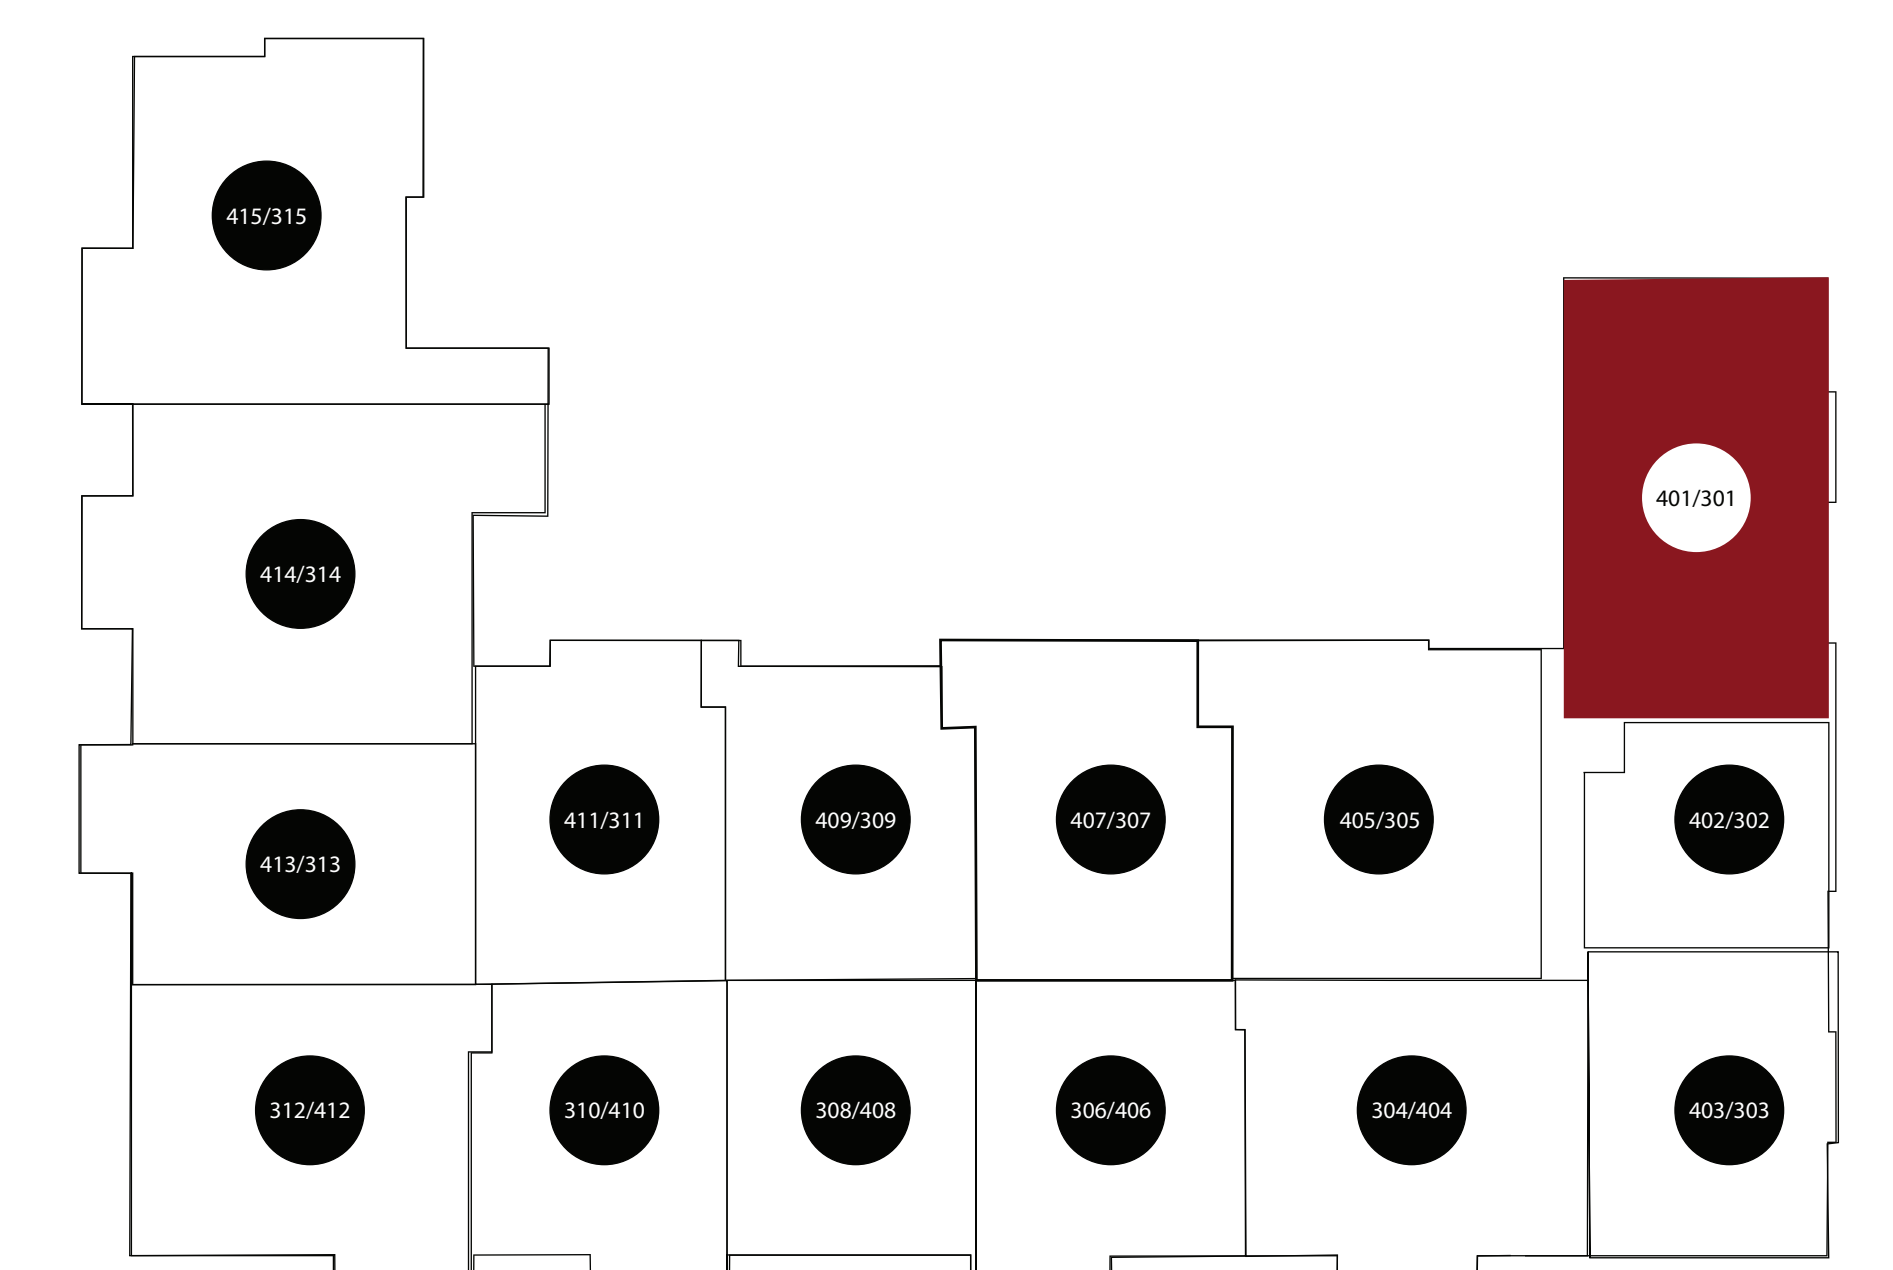

# APT: 301/401

## DIMENSIONS

- Bedroom  
16x11
- Living Area  
18x12
- Balcony  
90sq.ft
- Total Area  
899sq.ft

Station House Somerville  
44 Veterans Memorial Drive  
Somerville, NJ 08876  
Phone: 908-879-2000  
[www.dgmpropertiesnj.com](http://www.dgmpropertiesnj.com)