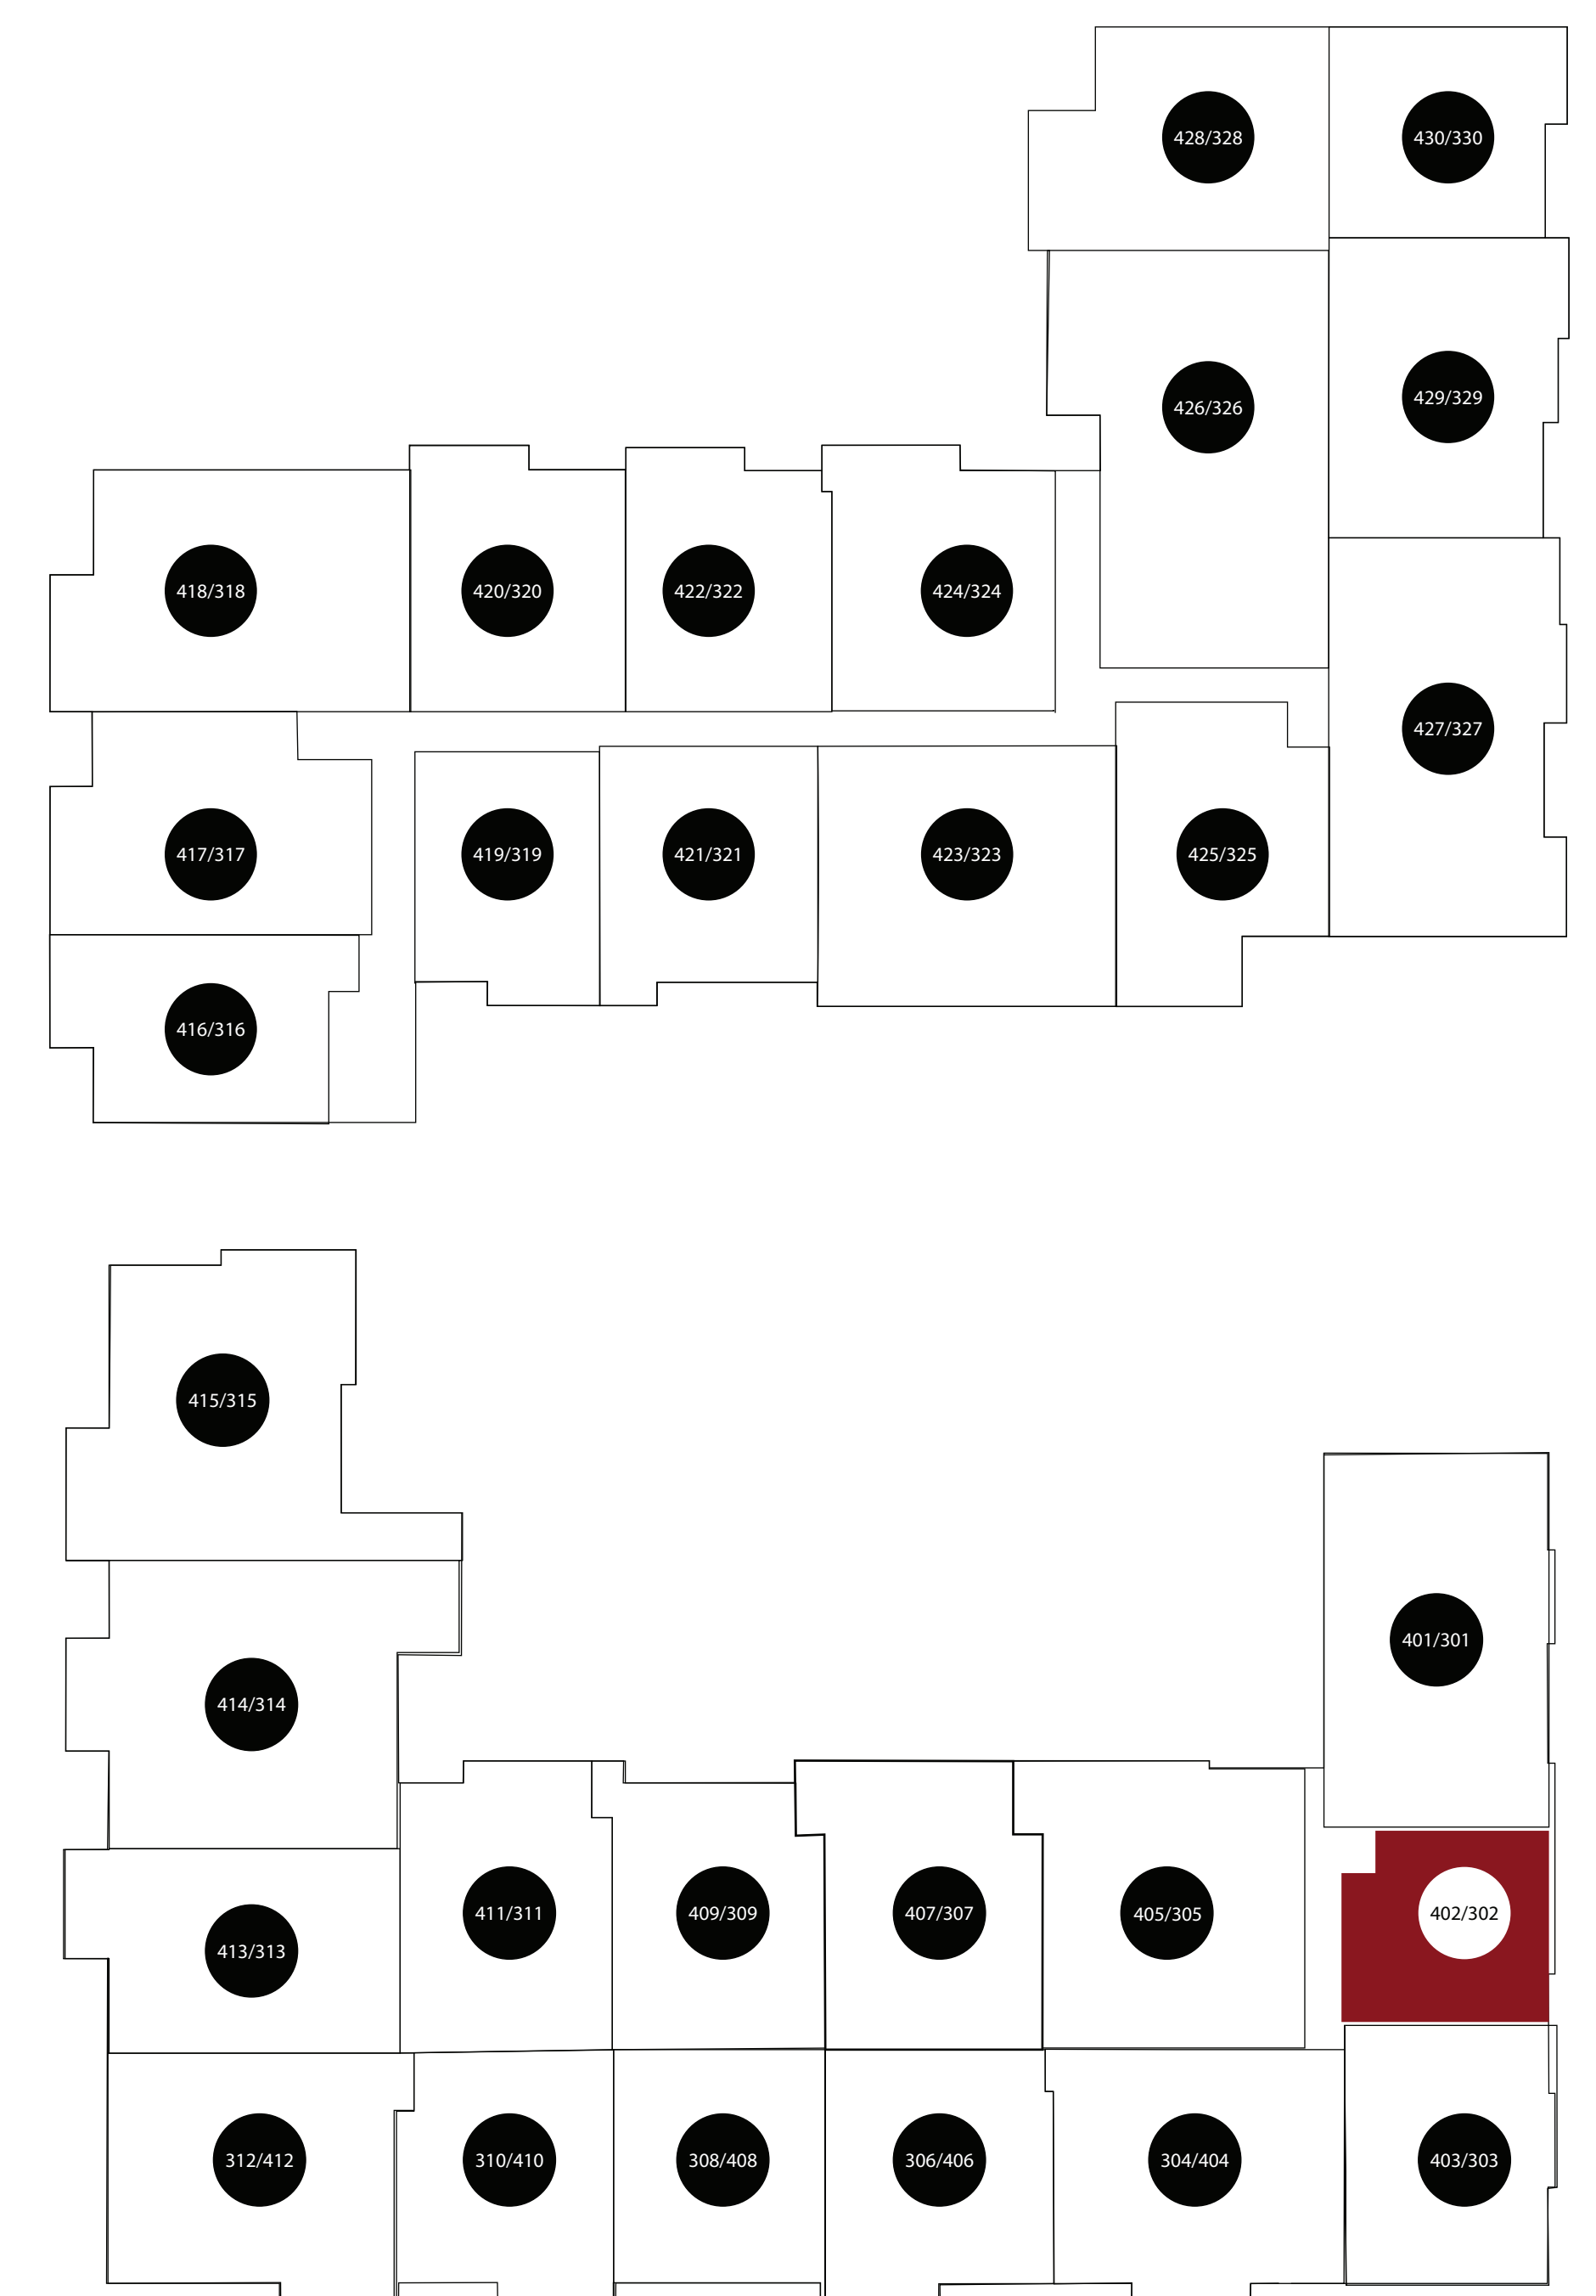

APT: 302/402

DIMENSIONS

- Bedroom
11x15
- Living Area
16x16
- Total Area
845sq.ft

DGM
MANAGEMENT

Station House Somerville
44 Veterans Memorial Drive
Somerville, NJ 08876
Phone: 908-879-2000
www.dgmpropertiesnj.com