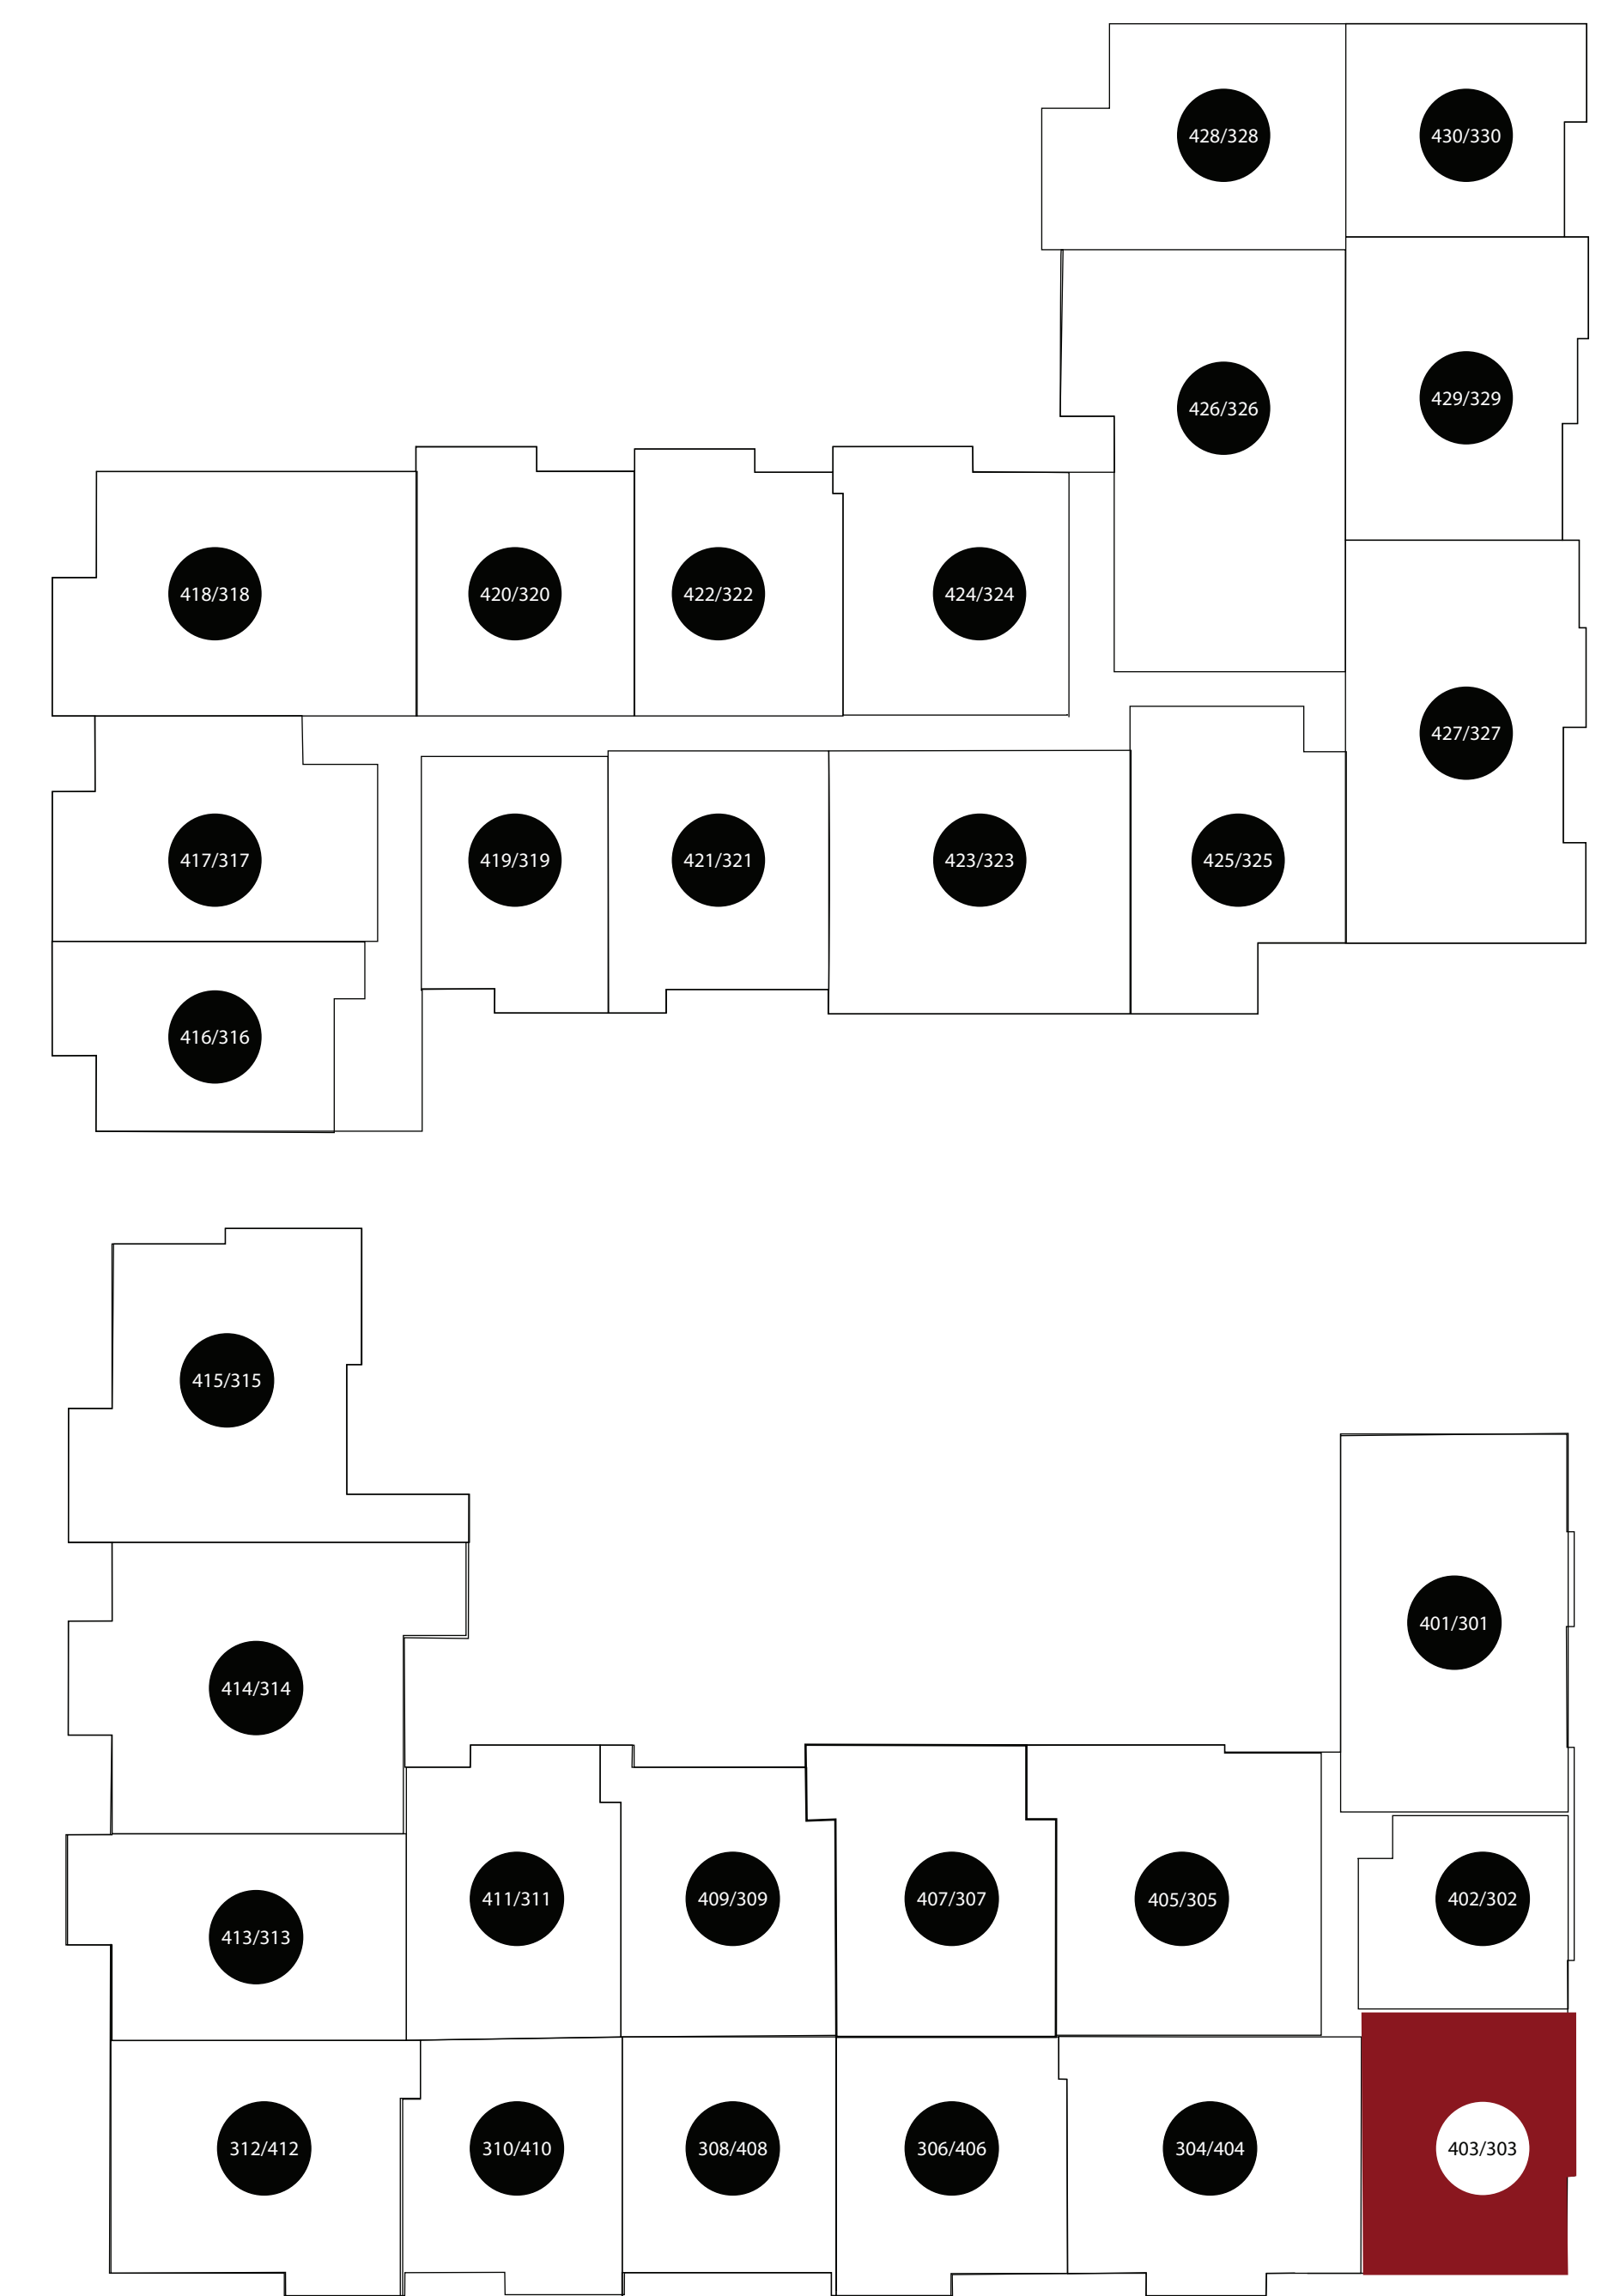

APT: 303/403

DIMENSIONS	
●	Bedroom 13x13
●	2nd Bedroom 14x11
●	Living Area 16x16
●	Balcony 90sq.ft
●	Total Area 1186sq.ft

Station House Somerville
44 Veterans Memorial Drive
Somerville, NJ 08876
Phone: 908-879-2000
www.dgmpropertiesnj.com

DISCLAIMER: Floor plans are for marketing/illustrative purposes only and are not to scale. Actual square footage, dimensions and features may vary.