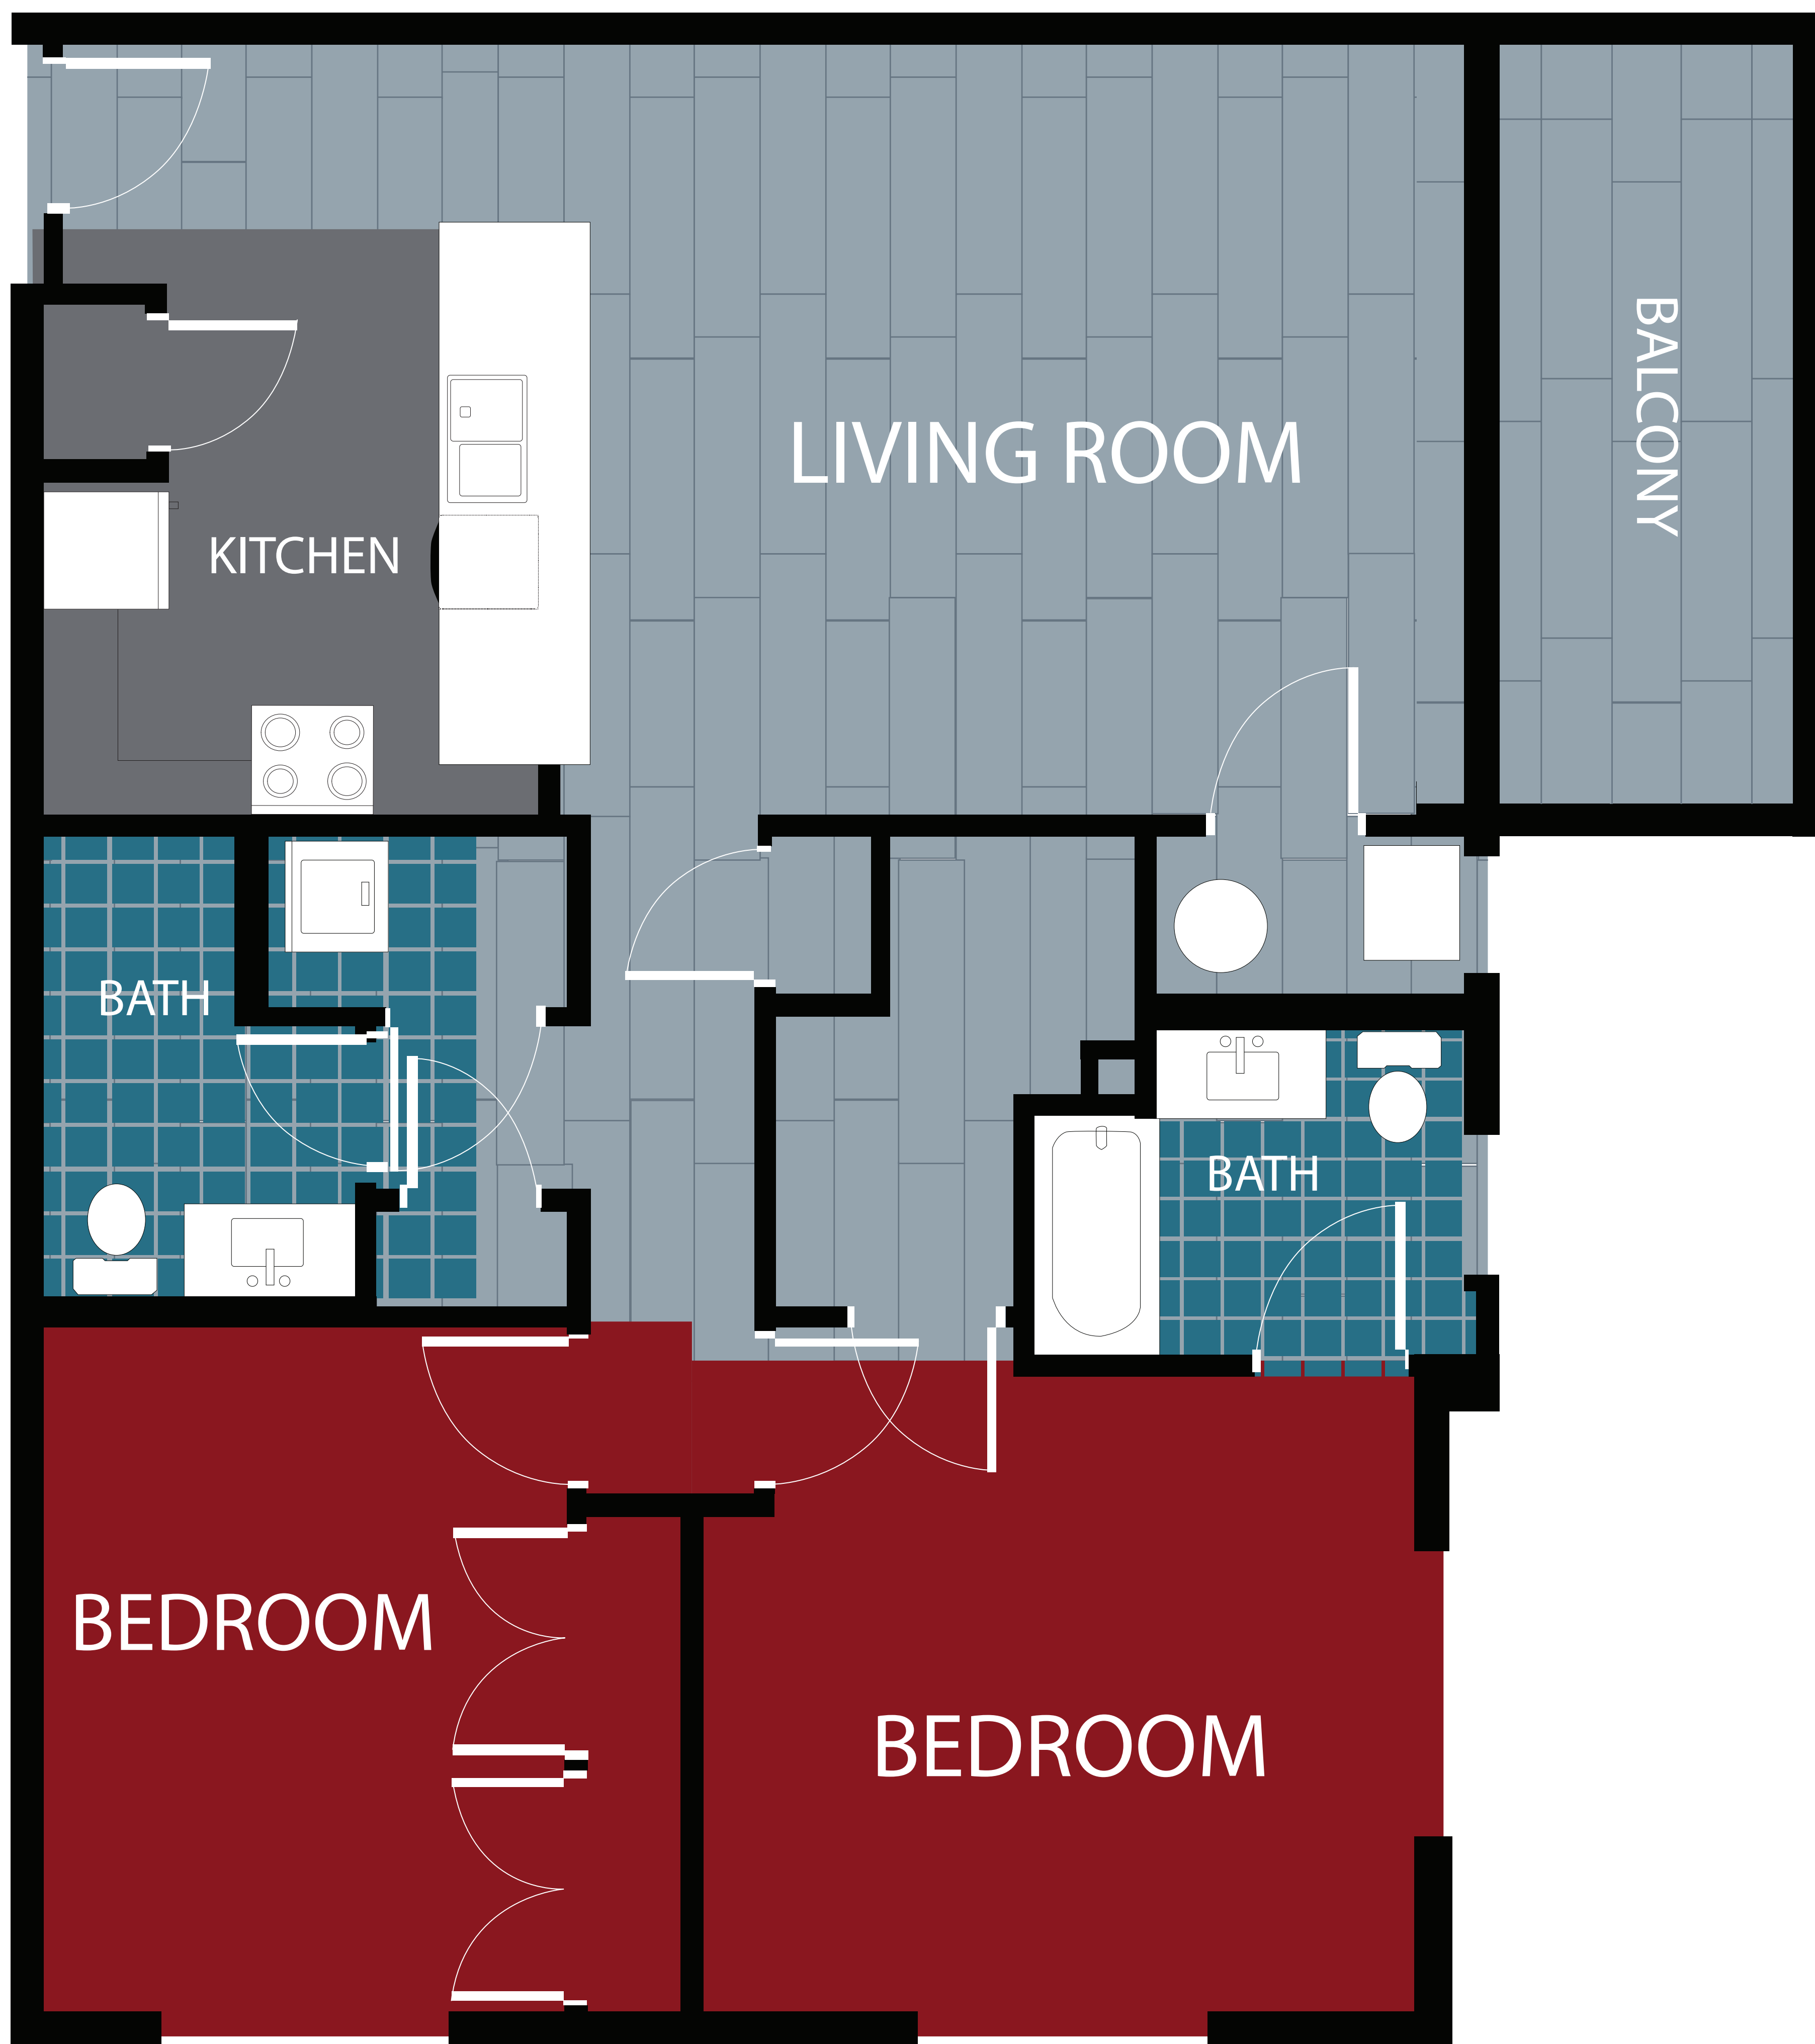

APT: 303/403

DIMENSIONS	
●	Bedroom 13x13
●	2nd Bedroom 14x11
●	Living Area 16x16
●	Balcony 90sq.ft
●	Total Area 1186sq.ft

Station House Somerville
44 Veterans Memorial Drive
Somerville, NJ 08876
Phone: 908-879-2000
www.dgmpropertiesnj.com

DISCLAIMER: Floor plans are for marketing/illustrative purposes only and are not to scale. Actual square footage, dimensions and features may vary.