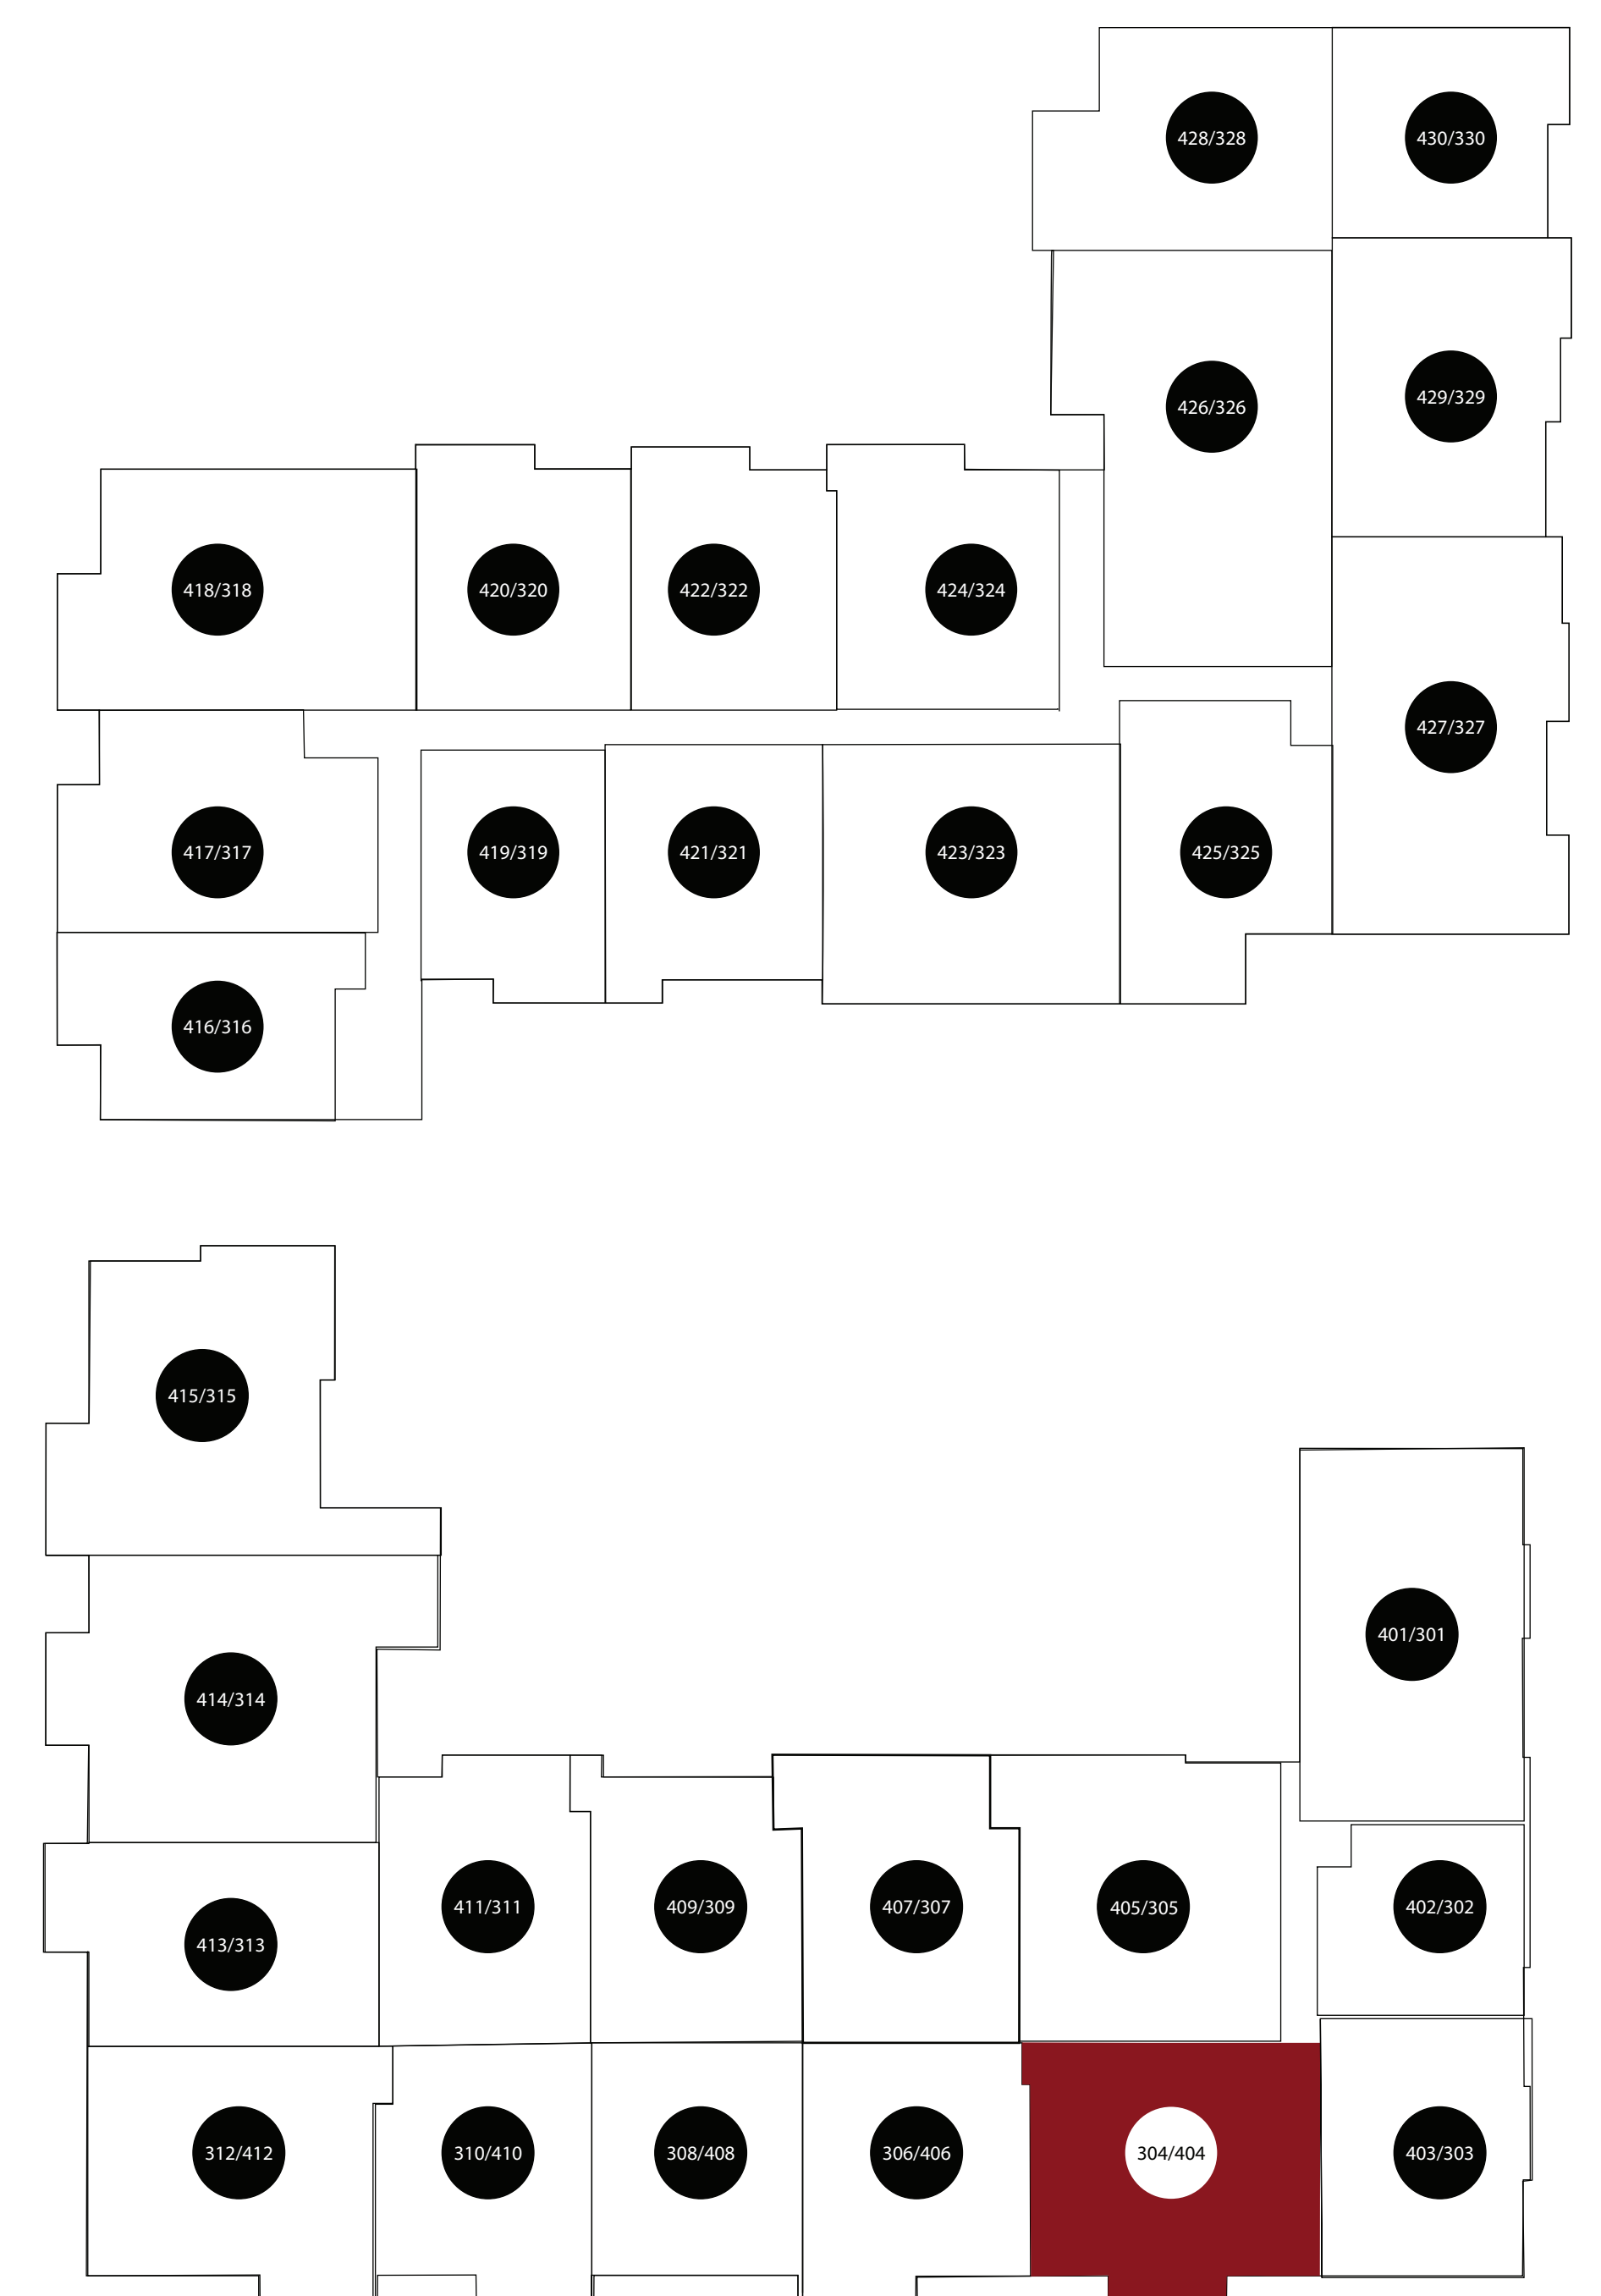

APT: 304/404

DIMENSIONS

- Bedroom 11x18
- 2nd Bedroom 13x11
- Living Area 15x14
- Balcony 90sq.ft
- Total Area 1148sq.ft

Station House Somerville
44 Veterans Memorial Drive
Somerville, NJ 08876
Phone: 908-879-2000
www.dgmpropertiesnj.com