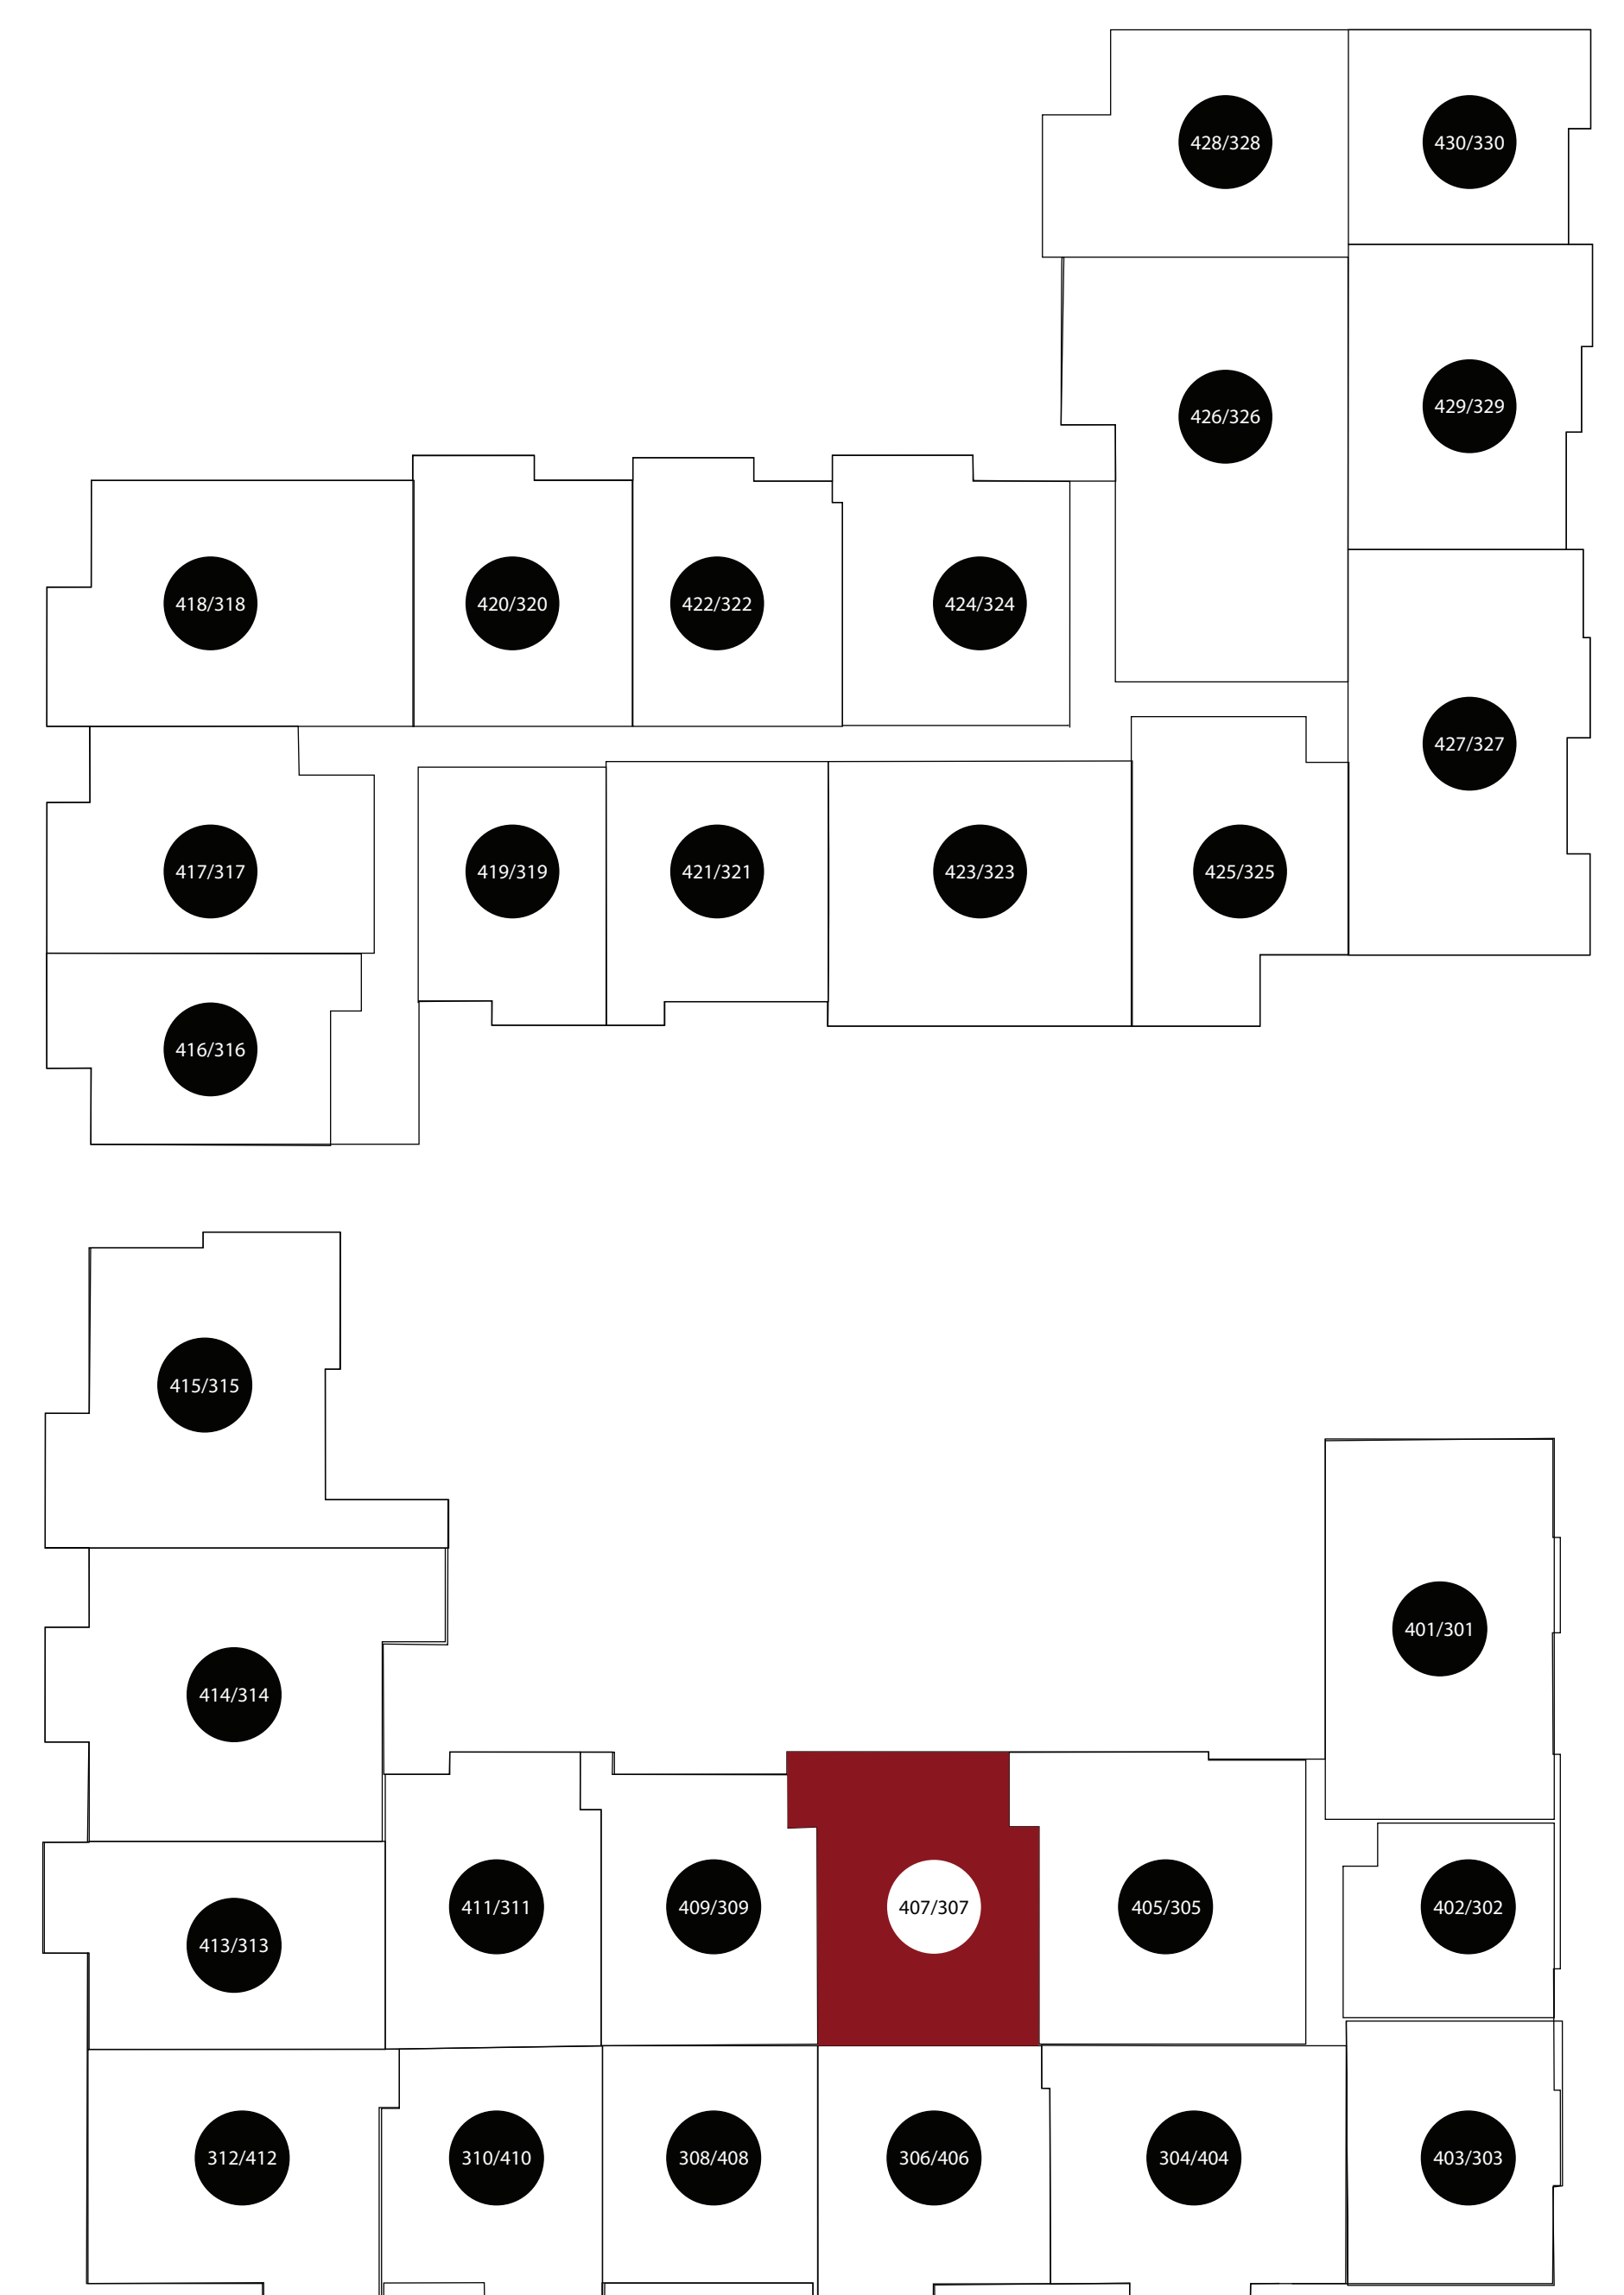

APT: 307/407

DIMENSIONS	
● Bedroom	14x11
● Living Area	11x15
● Study/Office	8x16
● Total Area	850sq.ft

Station House Somerville
44 Veterans Memorial Drive
Somerville, NJ 08876
Phone: 908-879-2000
www.dgmpropertiesnj.com