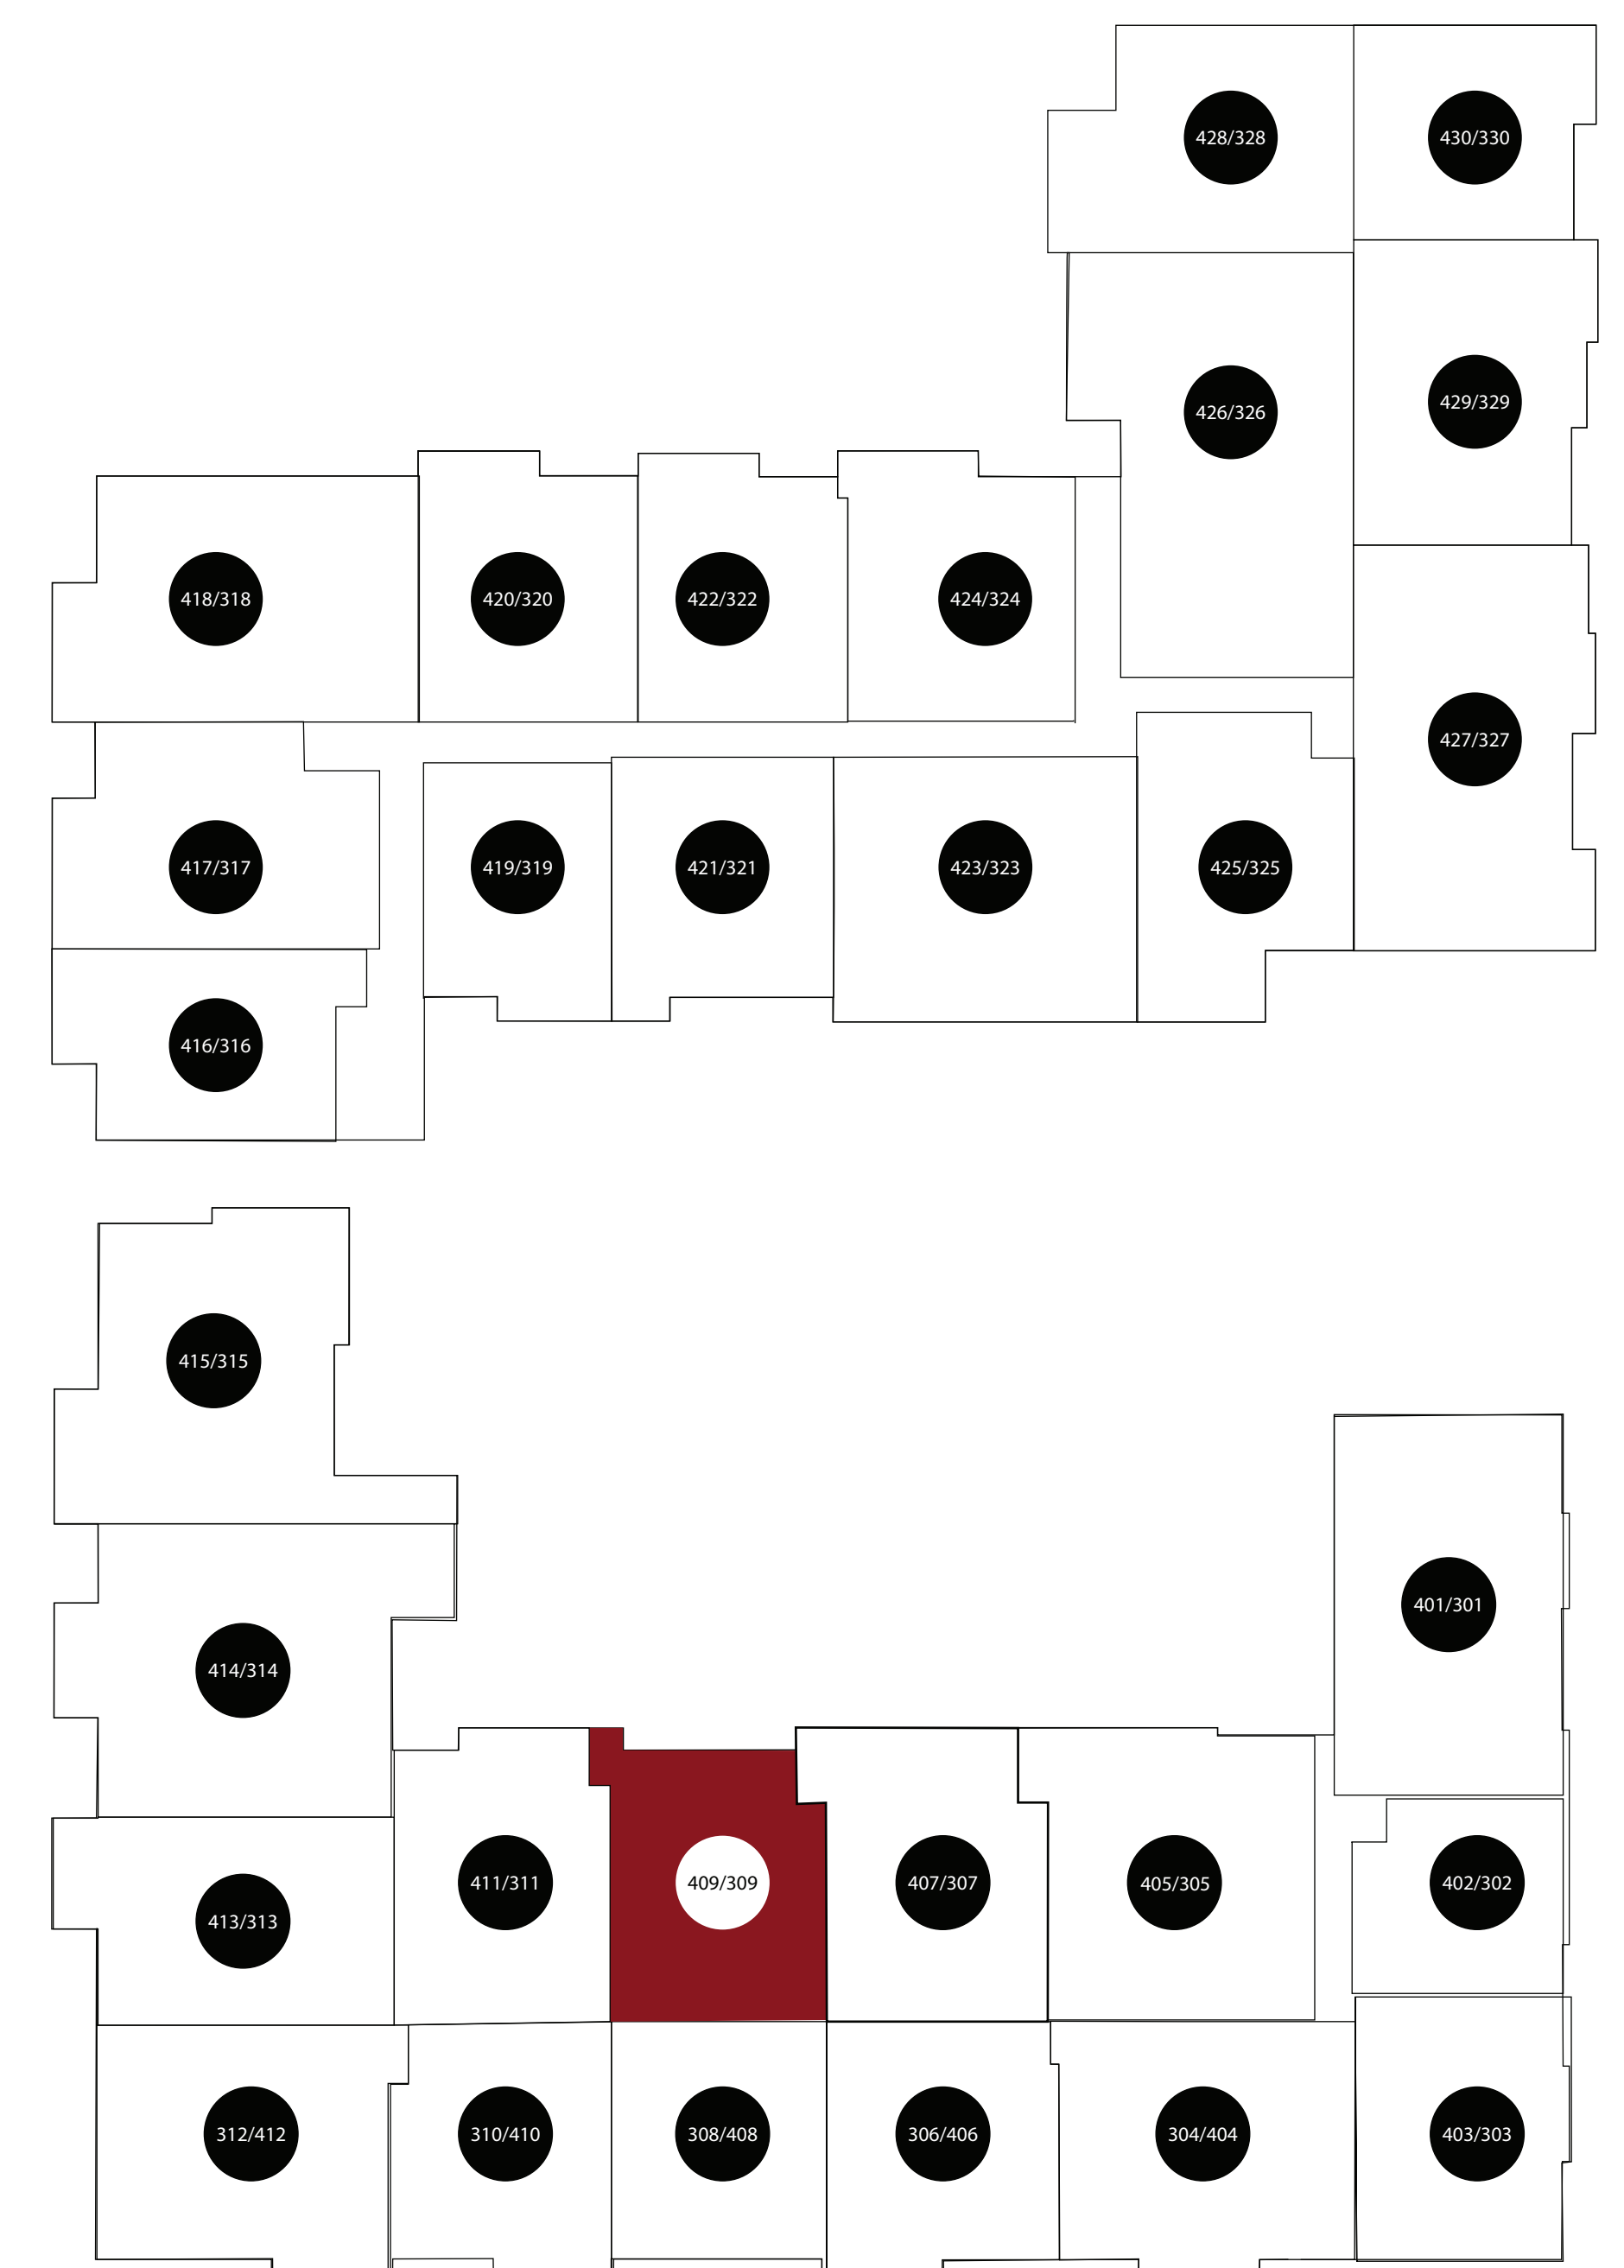

# APT: 309/409

### DIMENSIONS

- Bedroom  
13x13
- Living Area  
16x14
- Total Area  
848sq.ft

Station House Somerville  
44 Veterans Memorial Drive  
Somerville, NJ 08876  
Phone: 908-879-2000  
[www.dgmpropertiesnj.com](http://www.dgmpropertiesnj.com)