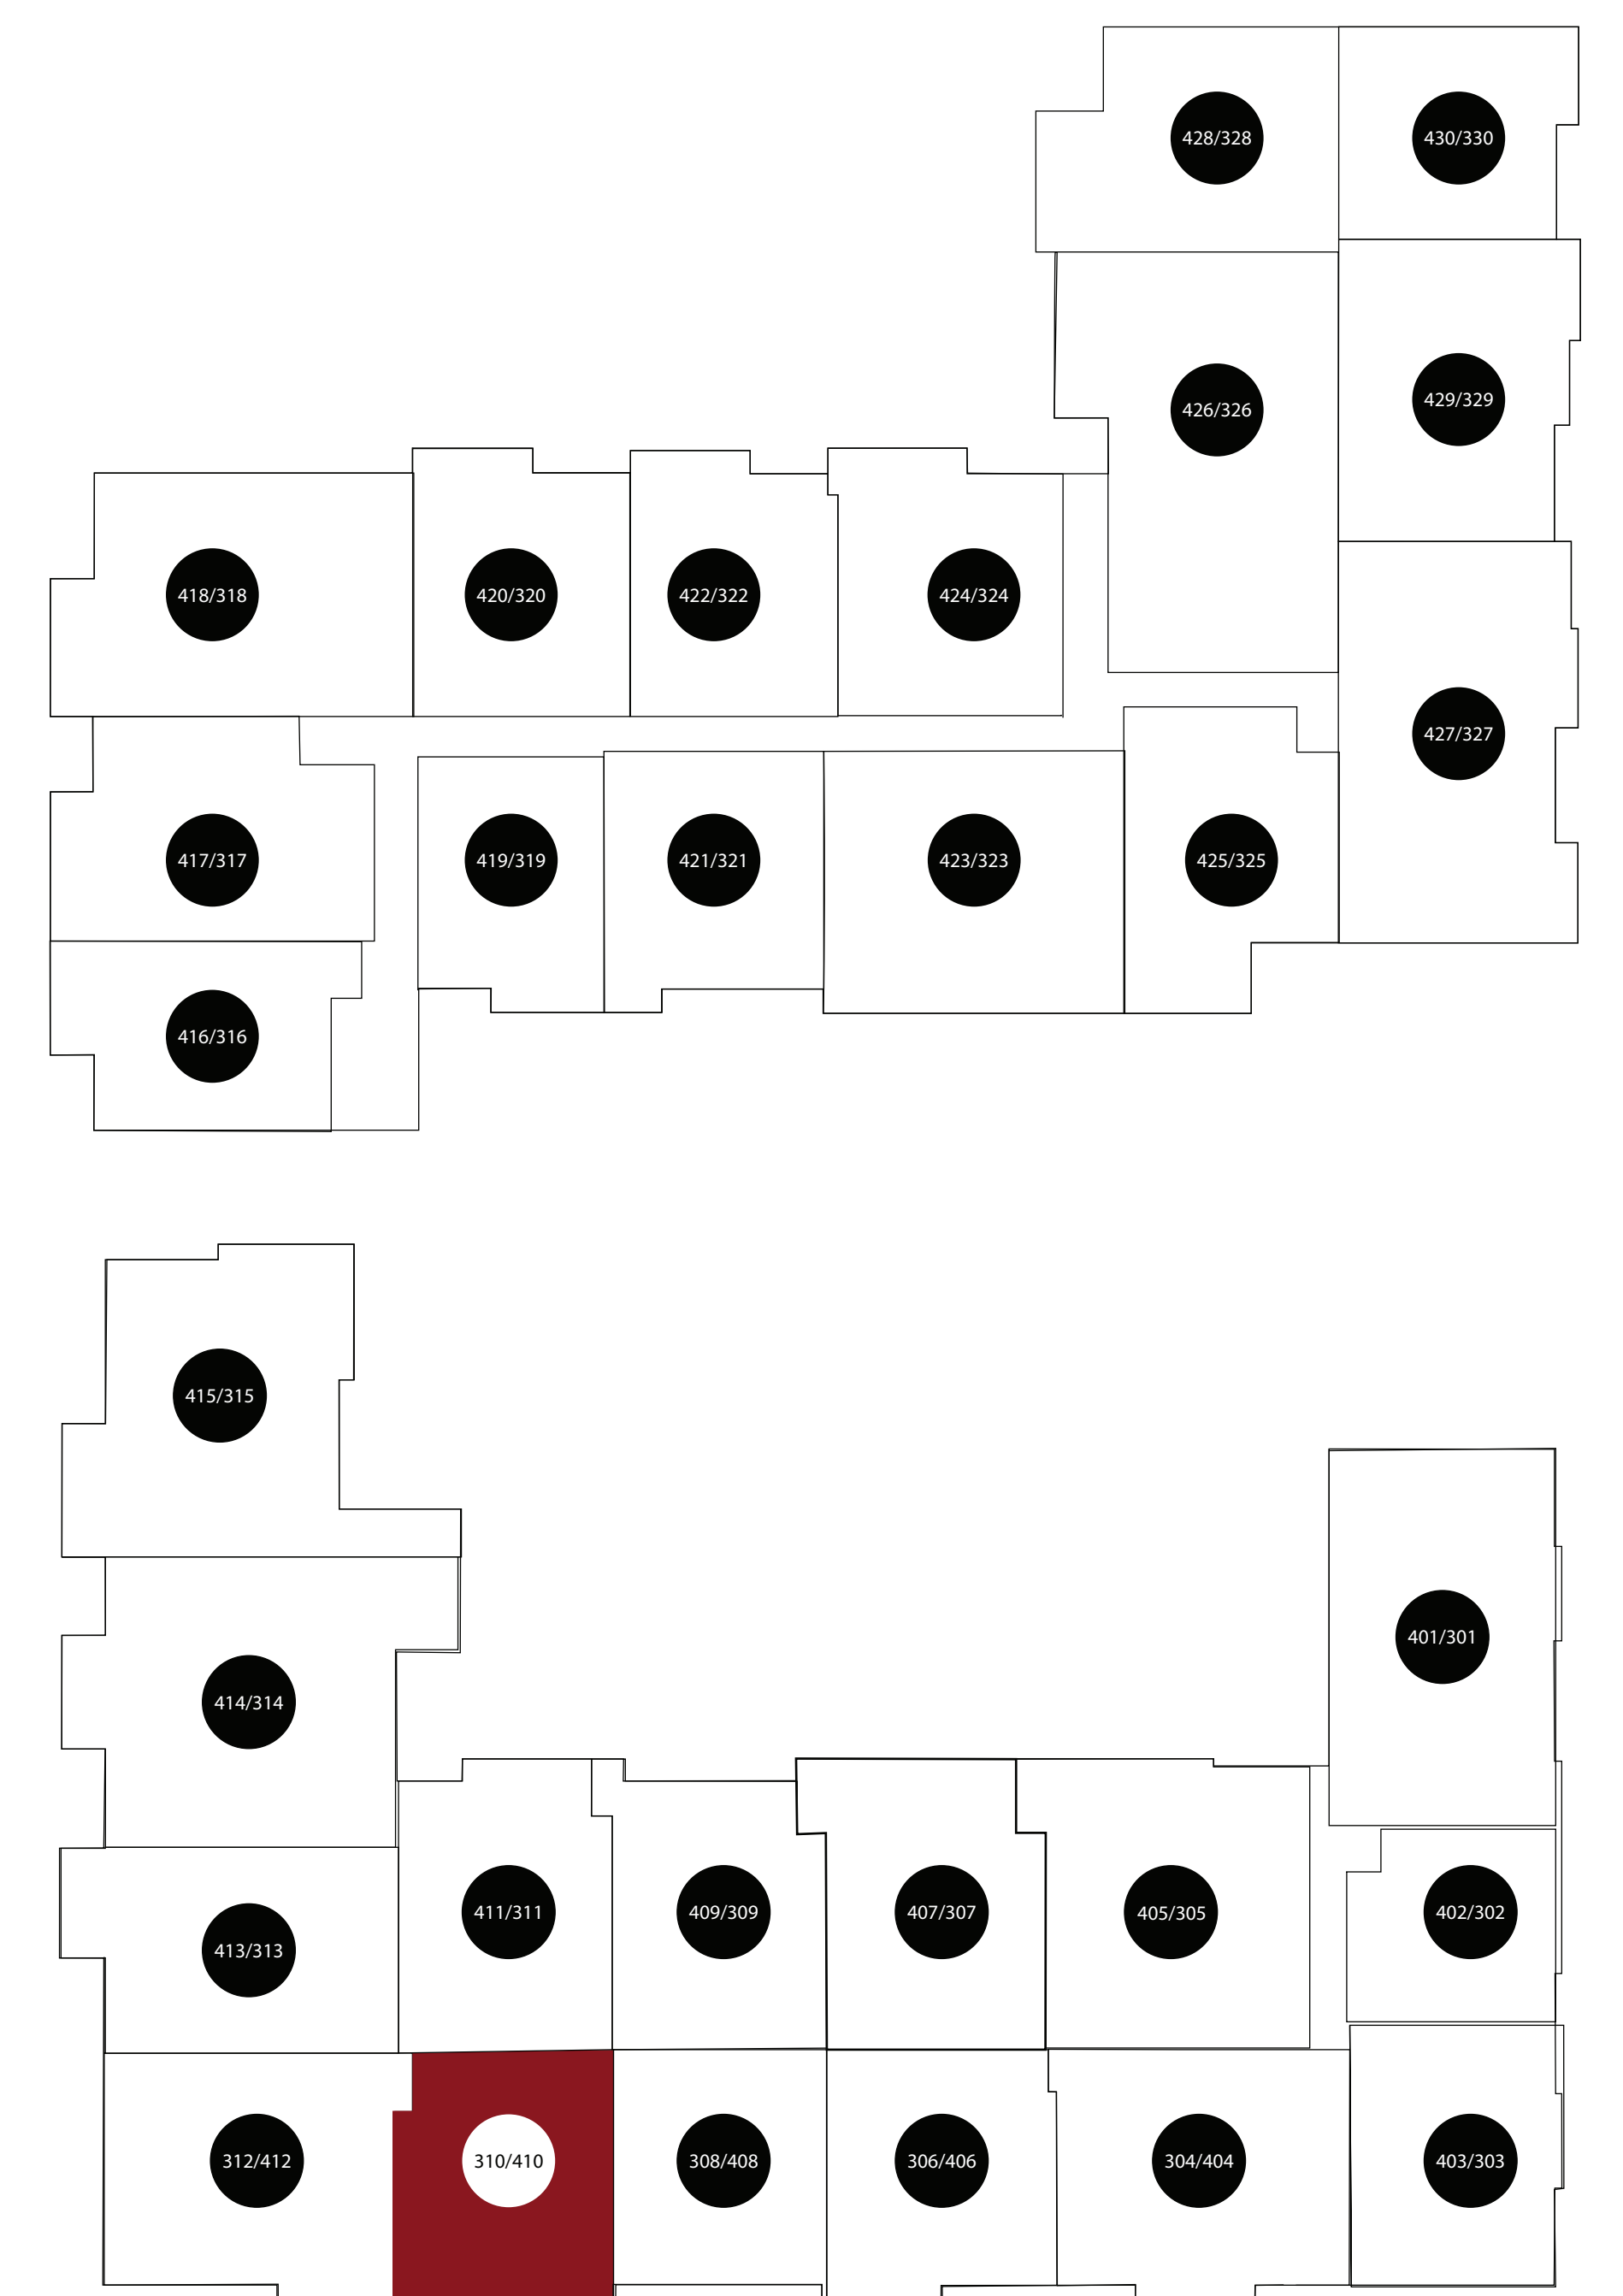

APT: 310/410

DIMENSIONS	
●	Bedroom 13x14
●	Living Area 15x15
●	Balcony 75sq.ft
●	Total Area 844sq.ft

Station House Somerville
44 Veterans Memorial Drive
Somerville, NJ 08876
Phone: 908-879-2000
www.dgmpropertiesnj.com