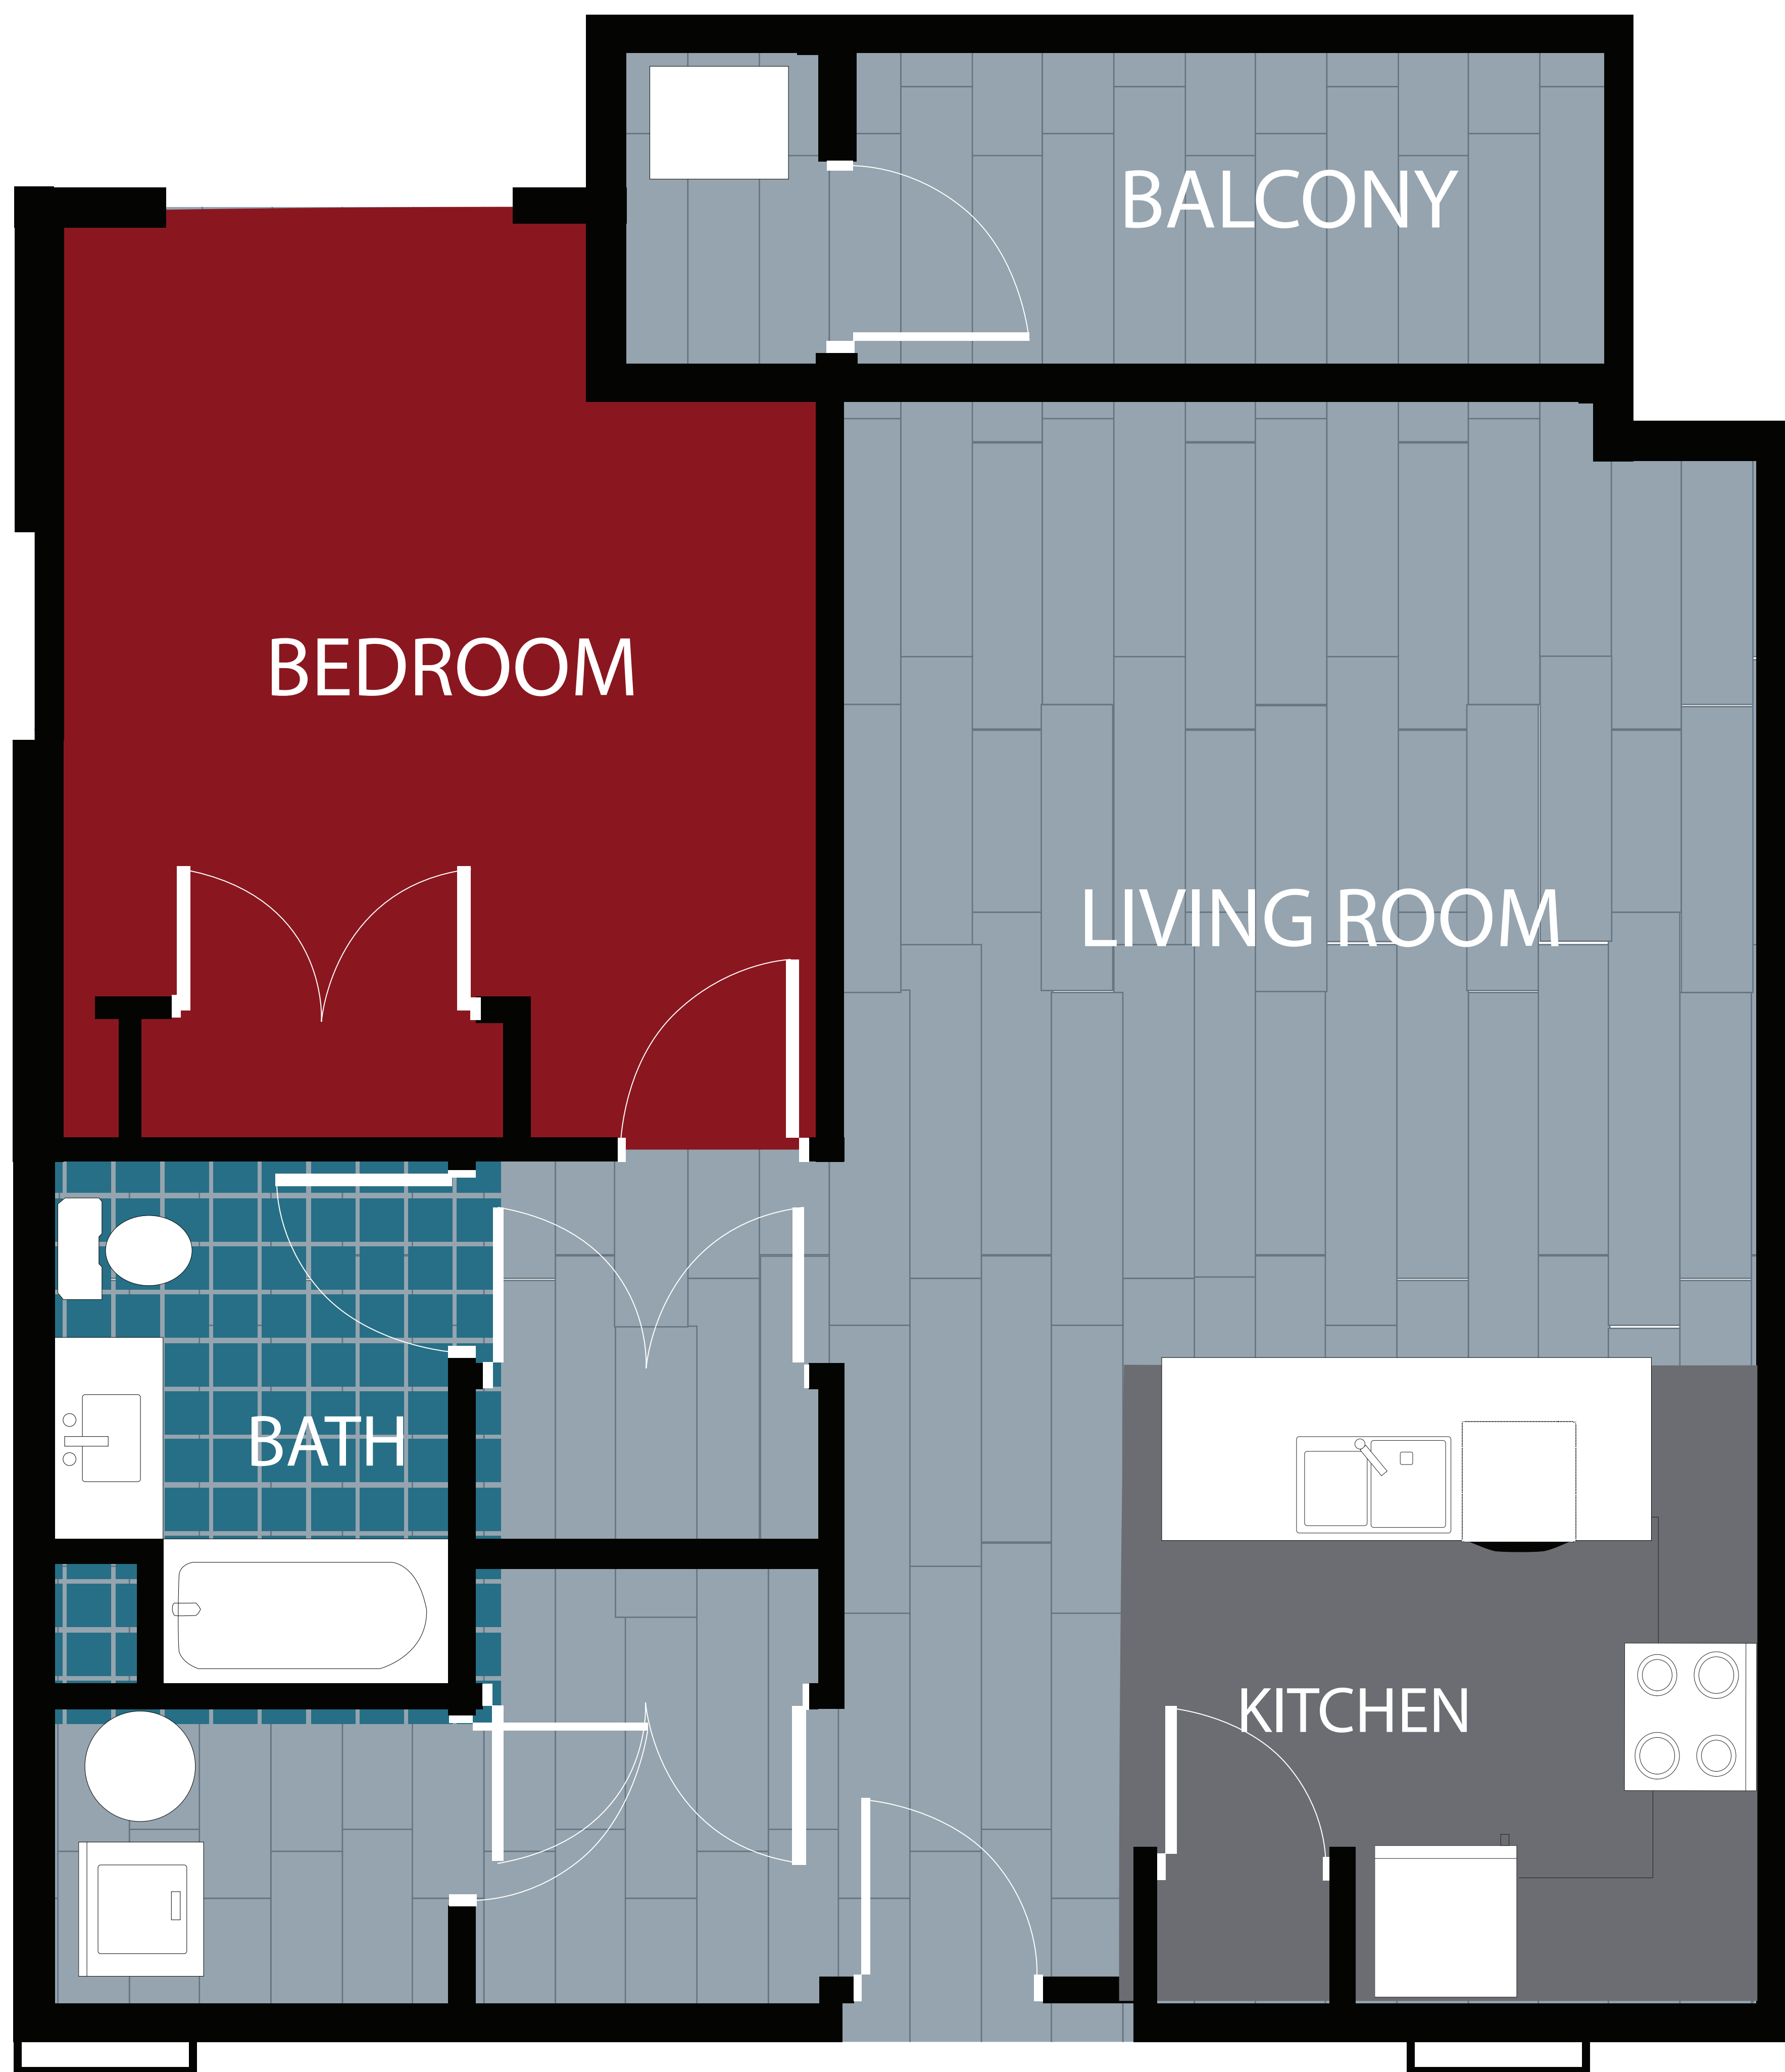

# APT: 311/411

DIMENSIONS	
●	Bedroom 13x13
●	Living Area 15x16
●	Balcony 75sq.ft
●	Total Area 875sq.ft

Station House Somerville  
44 Veterans Memorial Drive  
Somerville, NJ 08876  
Phone: 908-879-2000  
[www.dgmpropertiesnj.com](http://www.dgmpropertiesnj.com)