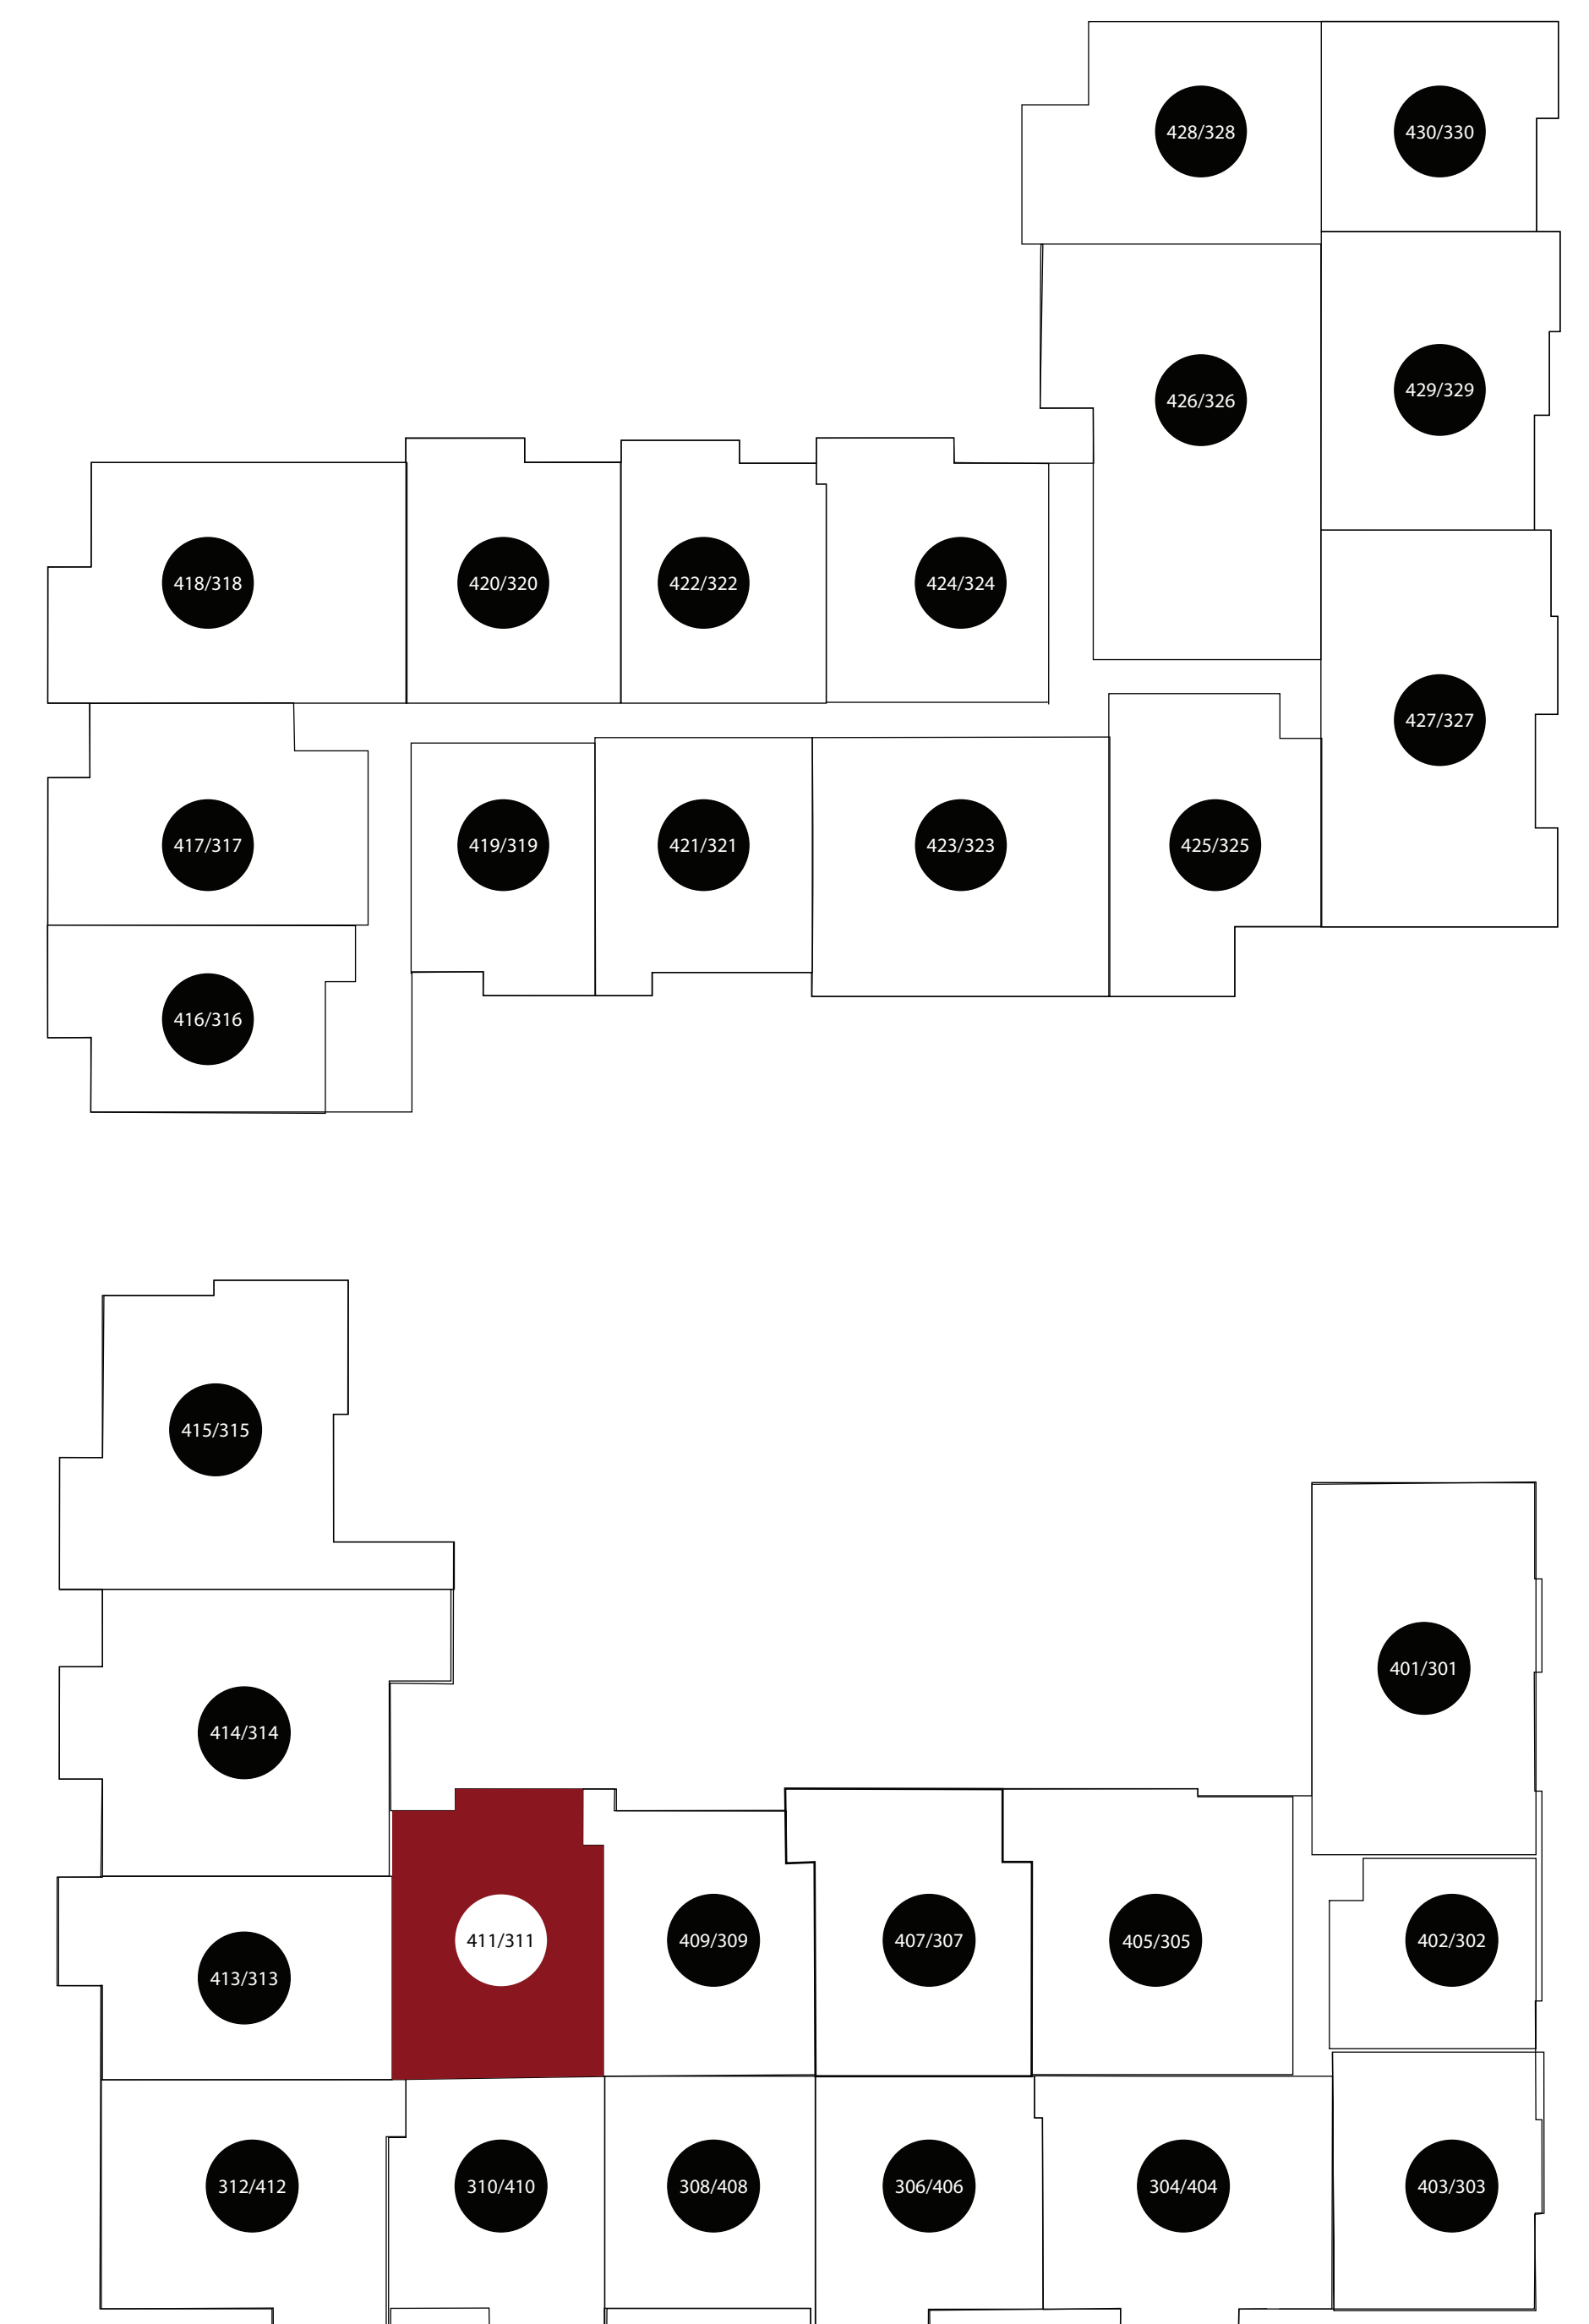

# APT: 311/411

DIMENSIONS	
●	Bedroom 13x13
●	Living Area 15x16
●	Balcony 75sq.ft
●	Total Area 875sq.ft

Station House Somerville  
44 Veterans Memorial Drive  
Somerville, NJ 08876  
Phone: 908-879-2000  
[www.dgmpropertiesnj.com](http://www.dgmpropertiesnj.com)