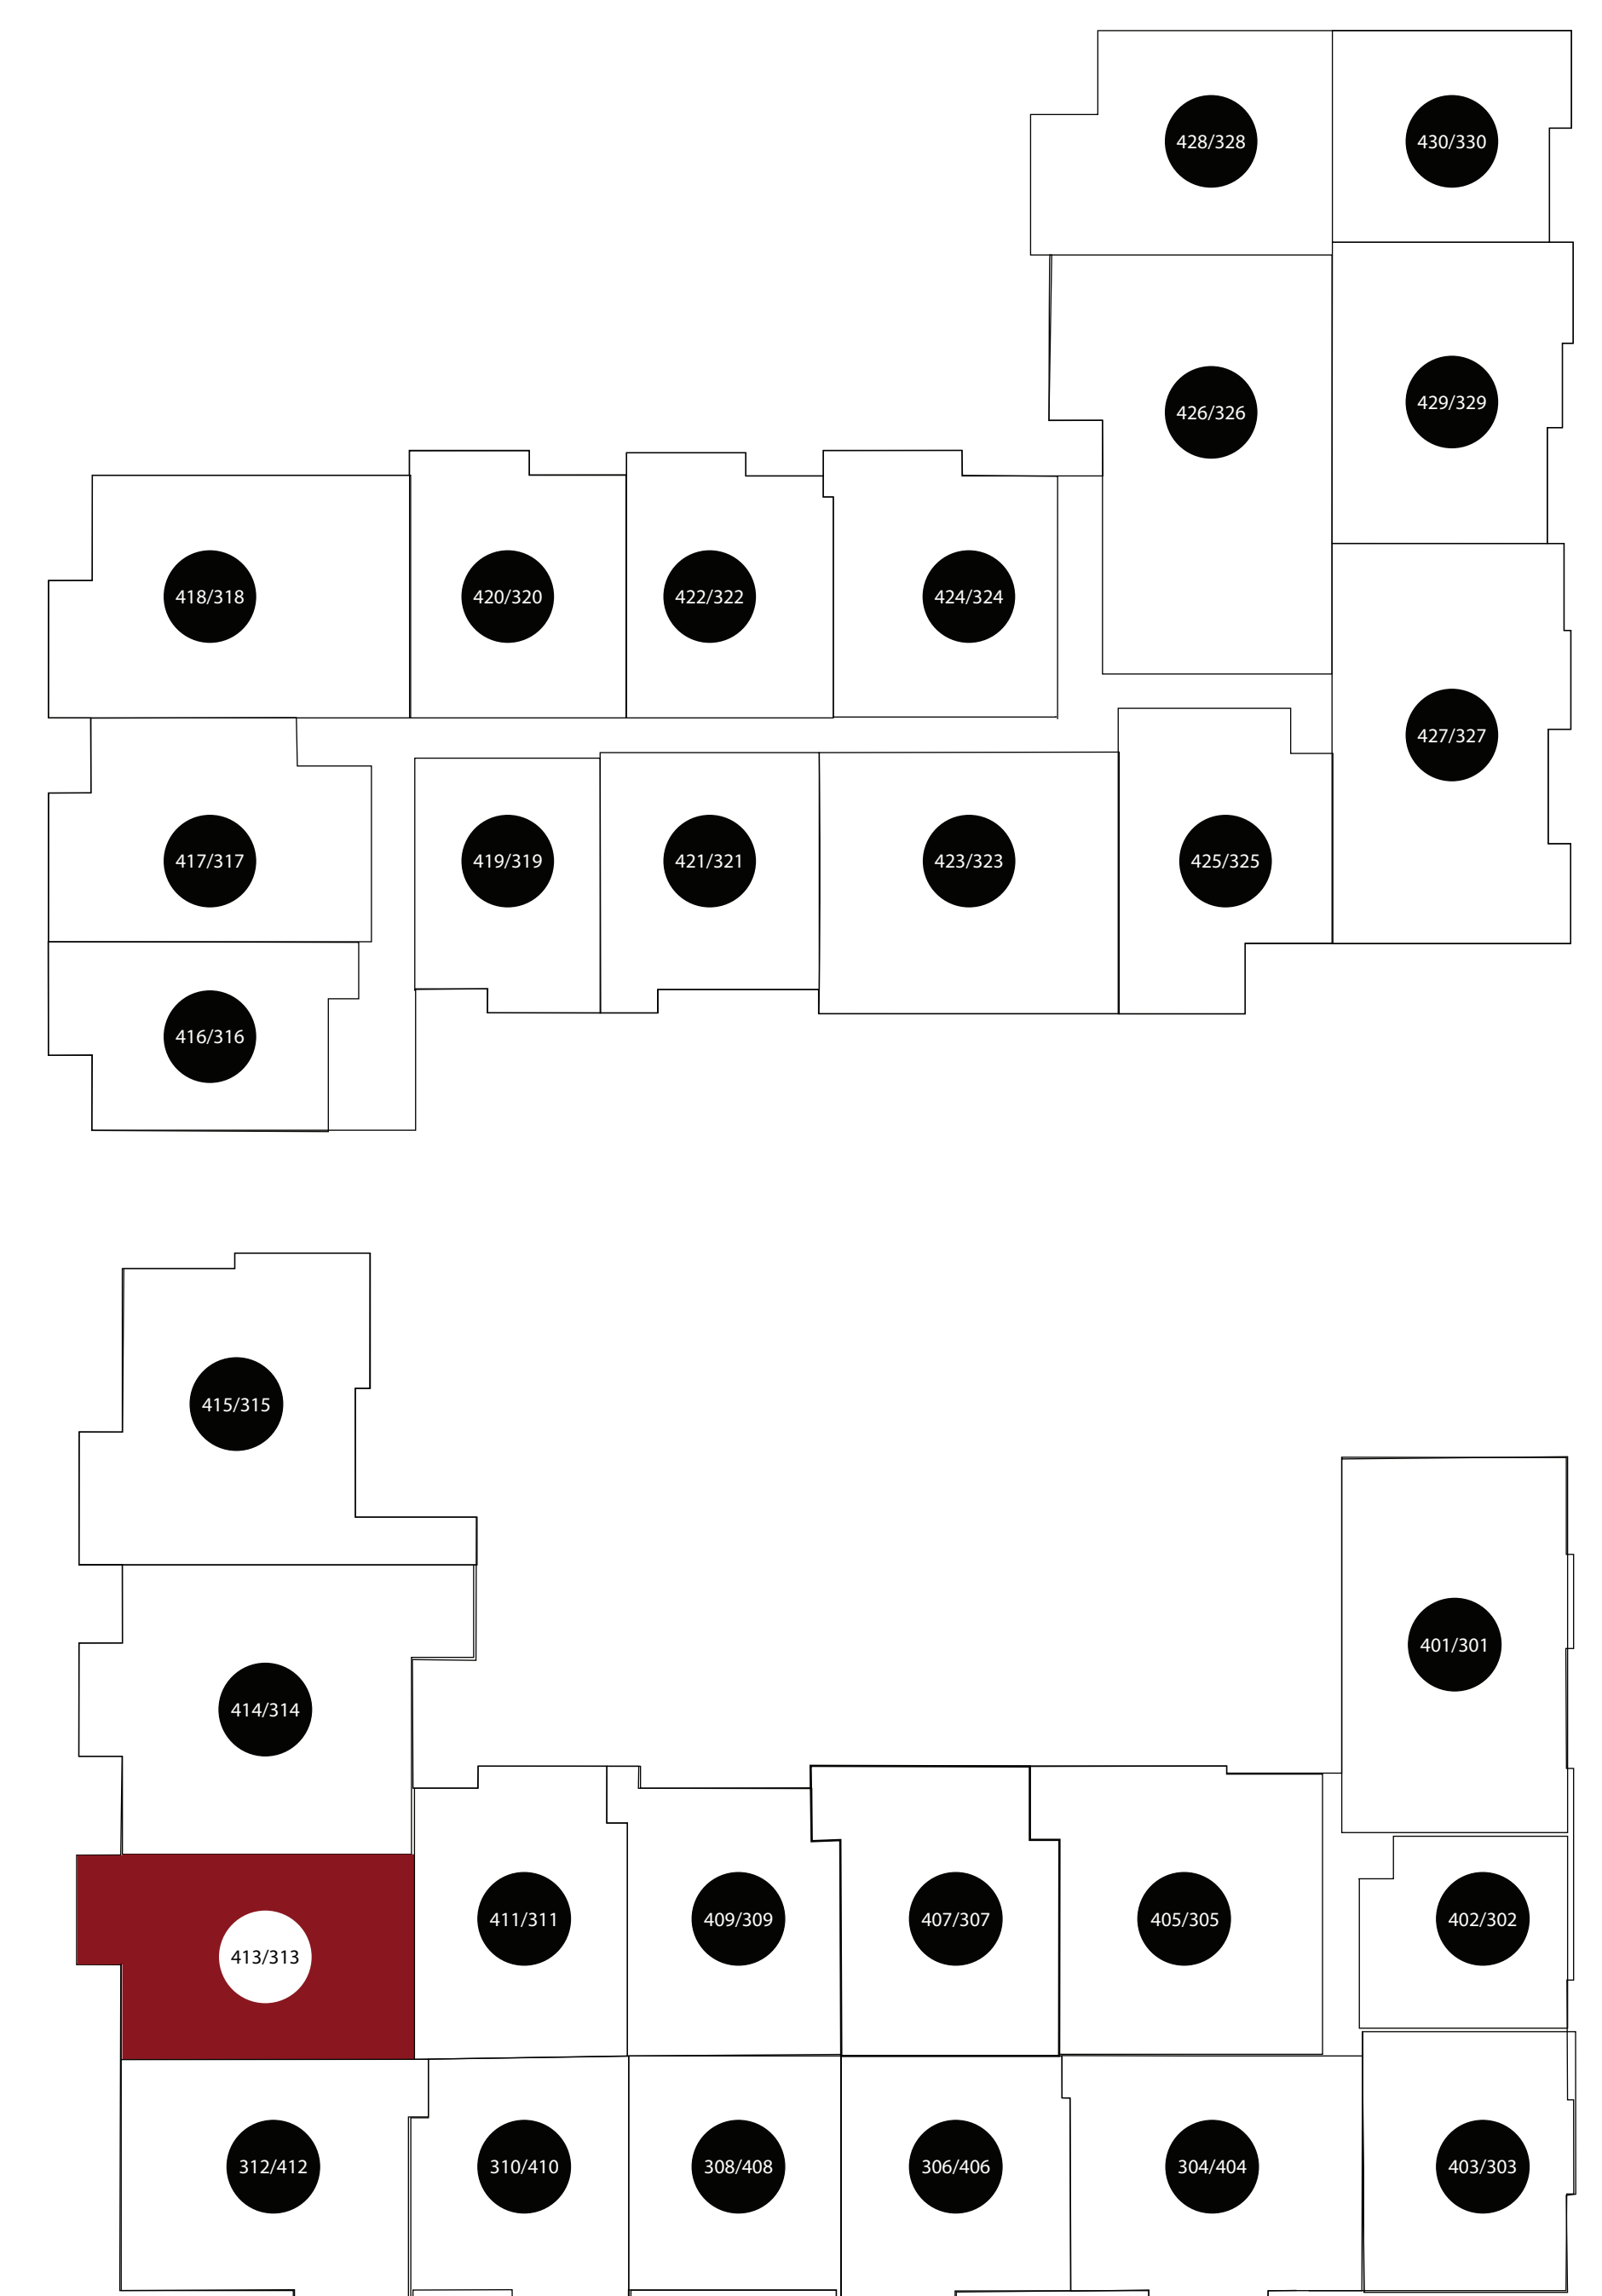

APT: 313/413

DIMENSIONS

- Bedroom
15x13
- Living Area
14x16
- Balcony
75sq.ft
- Total Area
883sq.ft

Station House Somerville
44 Veterans Memorial Drive
Somerville, NJ 08876
Phone: 908-879-2000
www.dgmpropertiesnj.com