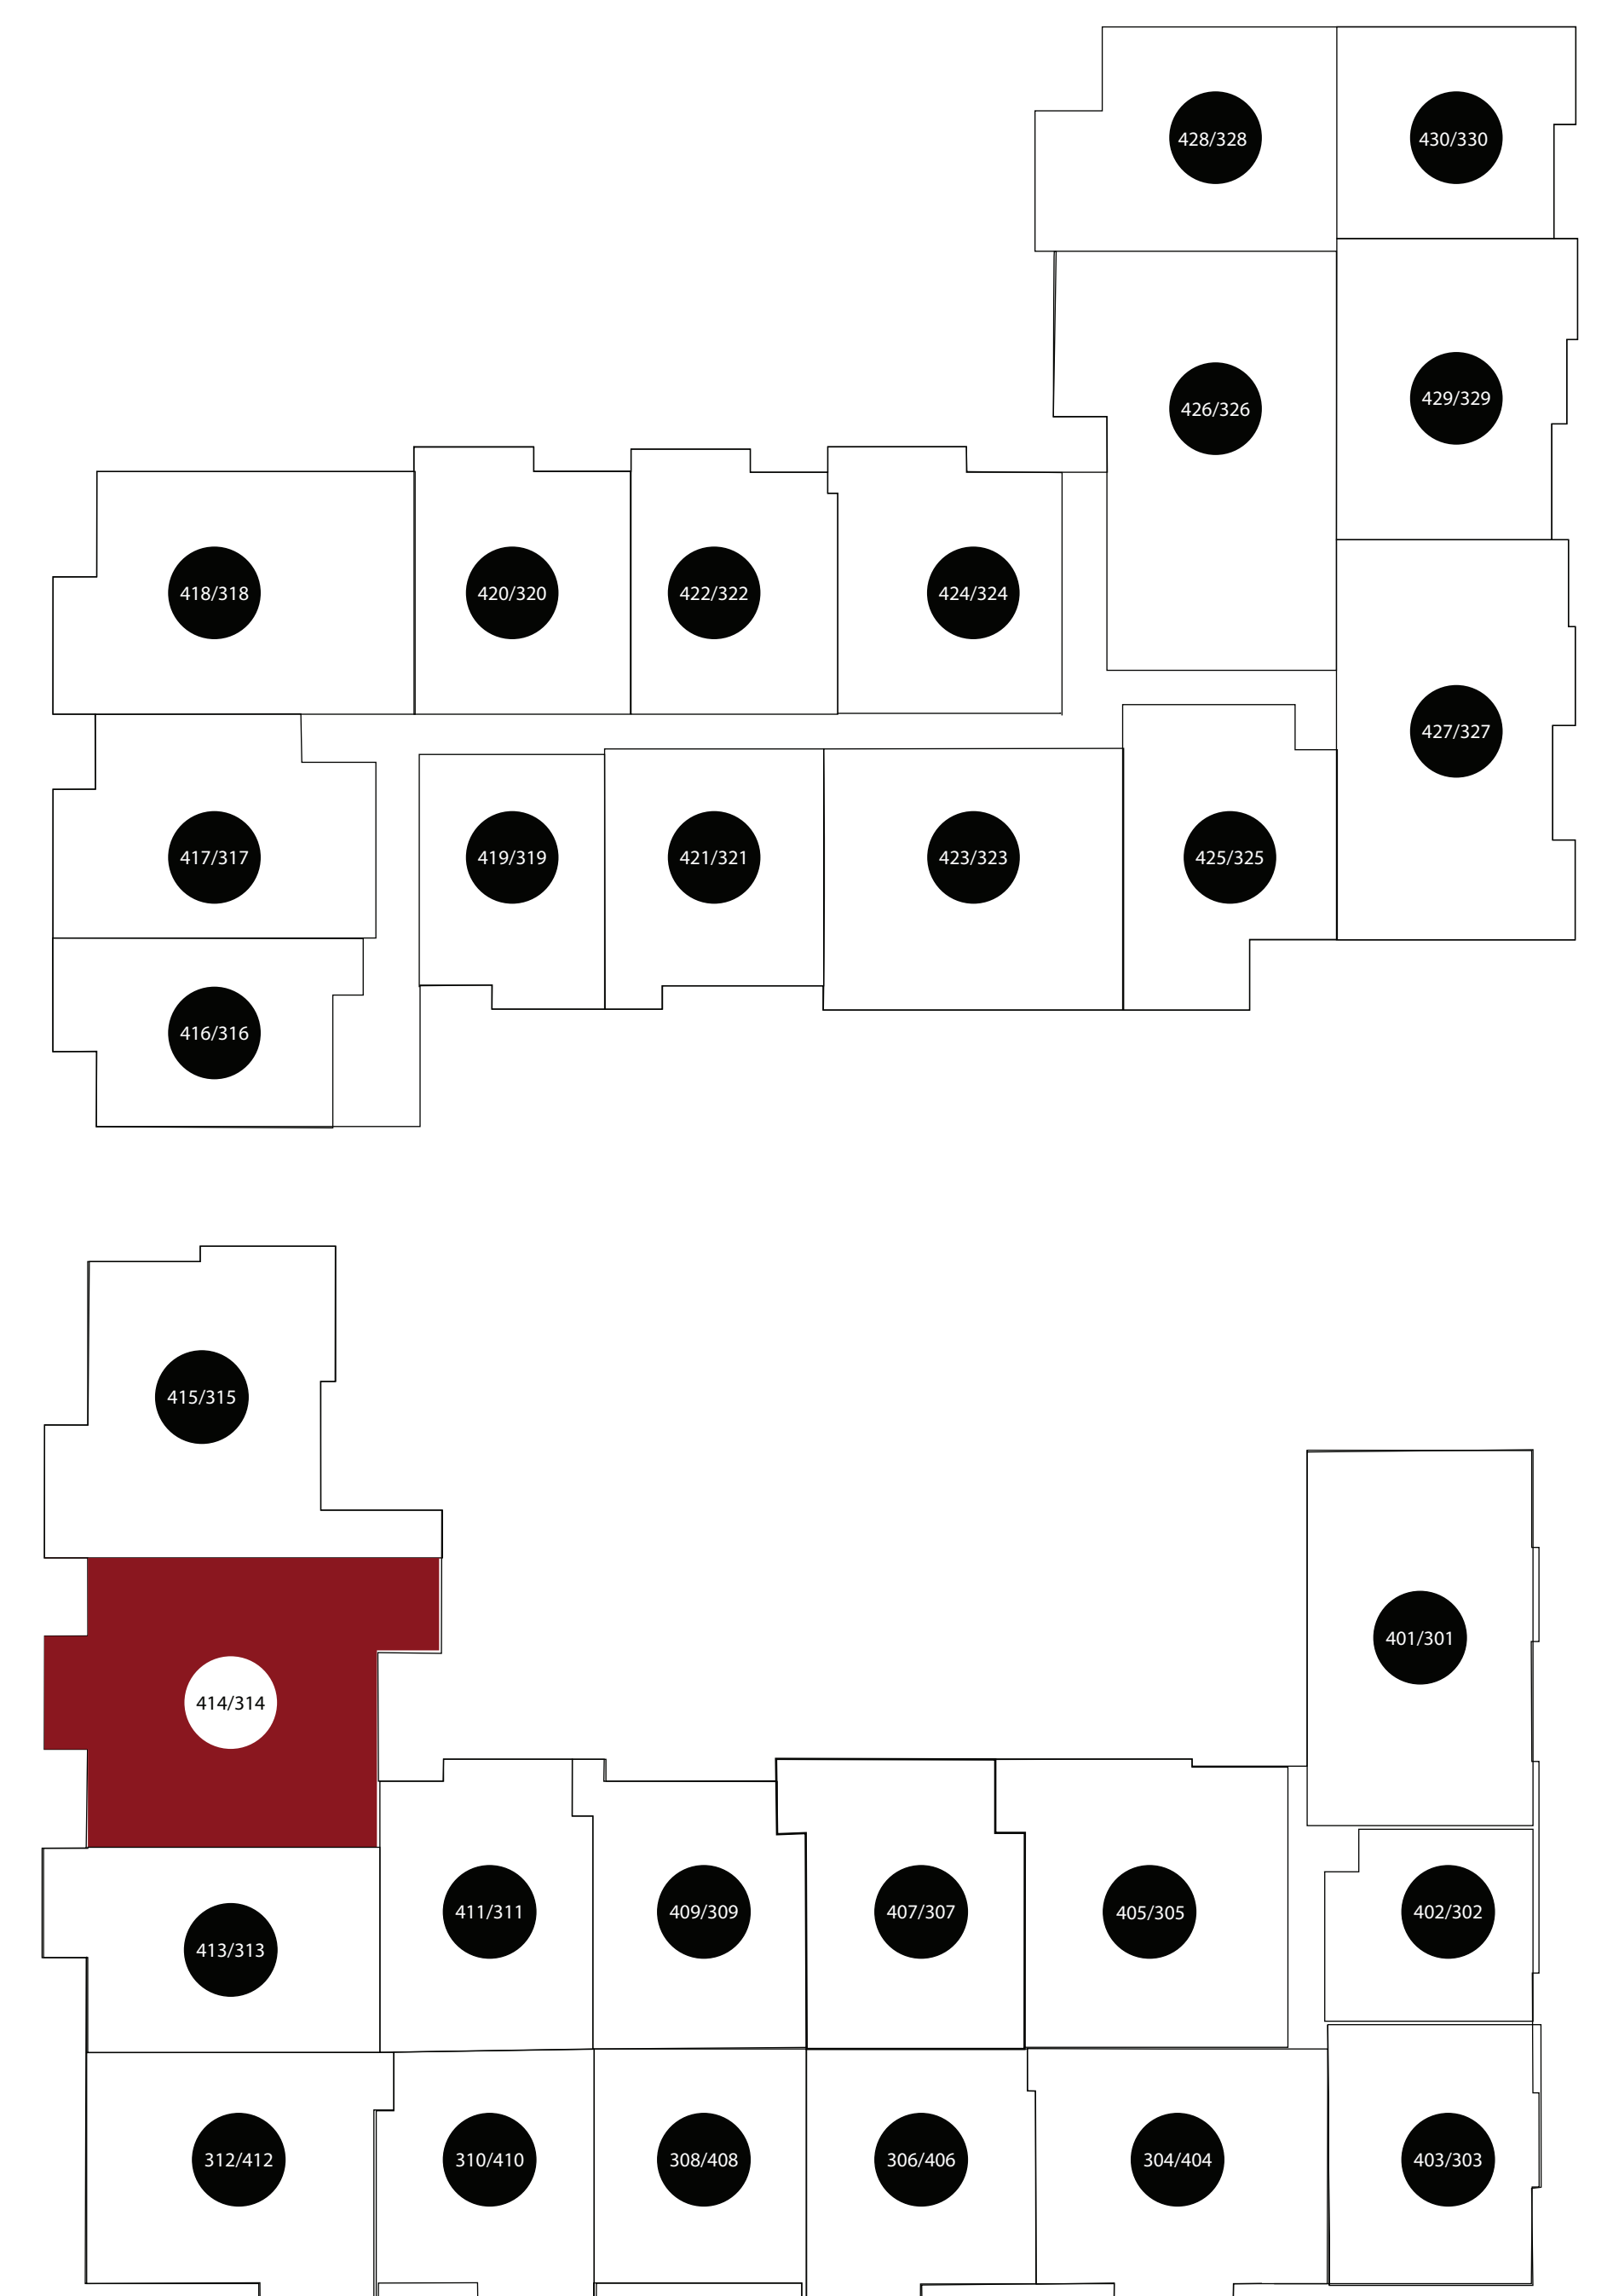

# APT: 314/414

## DIMENSIONS

- Bedroom  
19x11
- 2nd Bedroom  
15x14
- Living Area  
16x14
- Balcony  
75sq.ft
- Total Area  
1284sq.ft

**DGM**  
MANAGEMENT

Station House Somerville  
44 Veterans Memorial Drive  
Somerville, NJ 08876  
Phone: 908-879-2000  
[www.dgmpropertiesnj.com](http://www.dgmpropertiesnj.com)