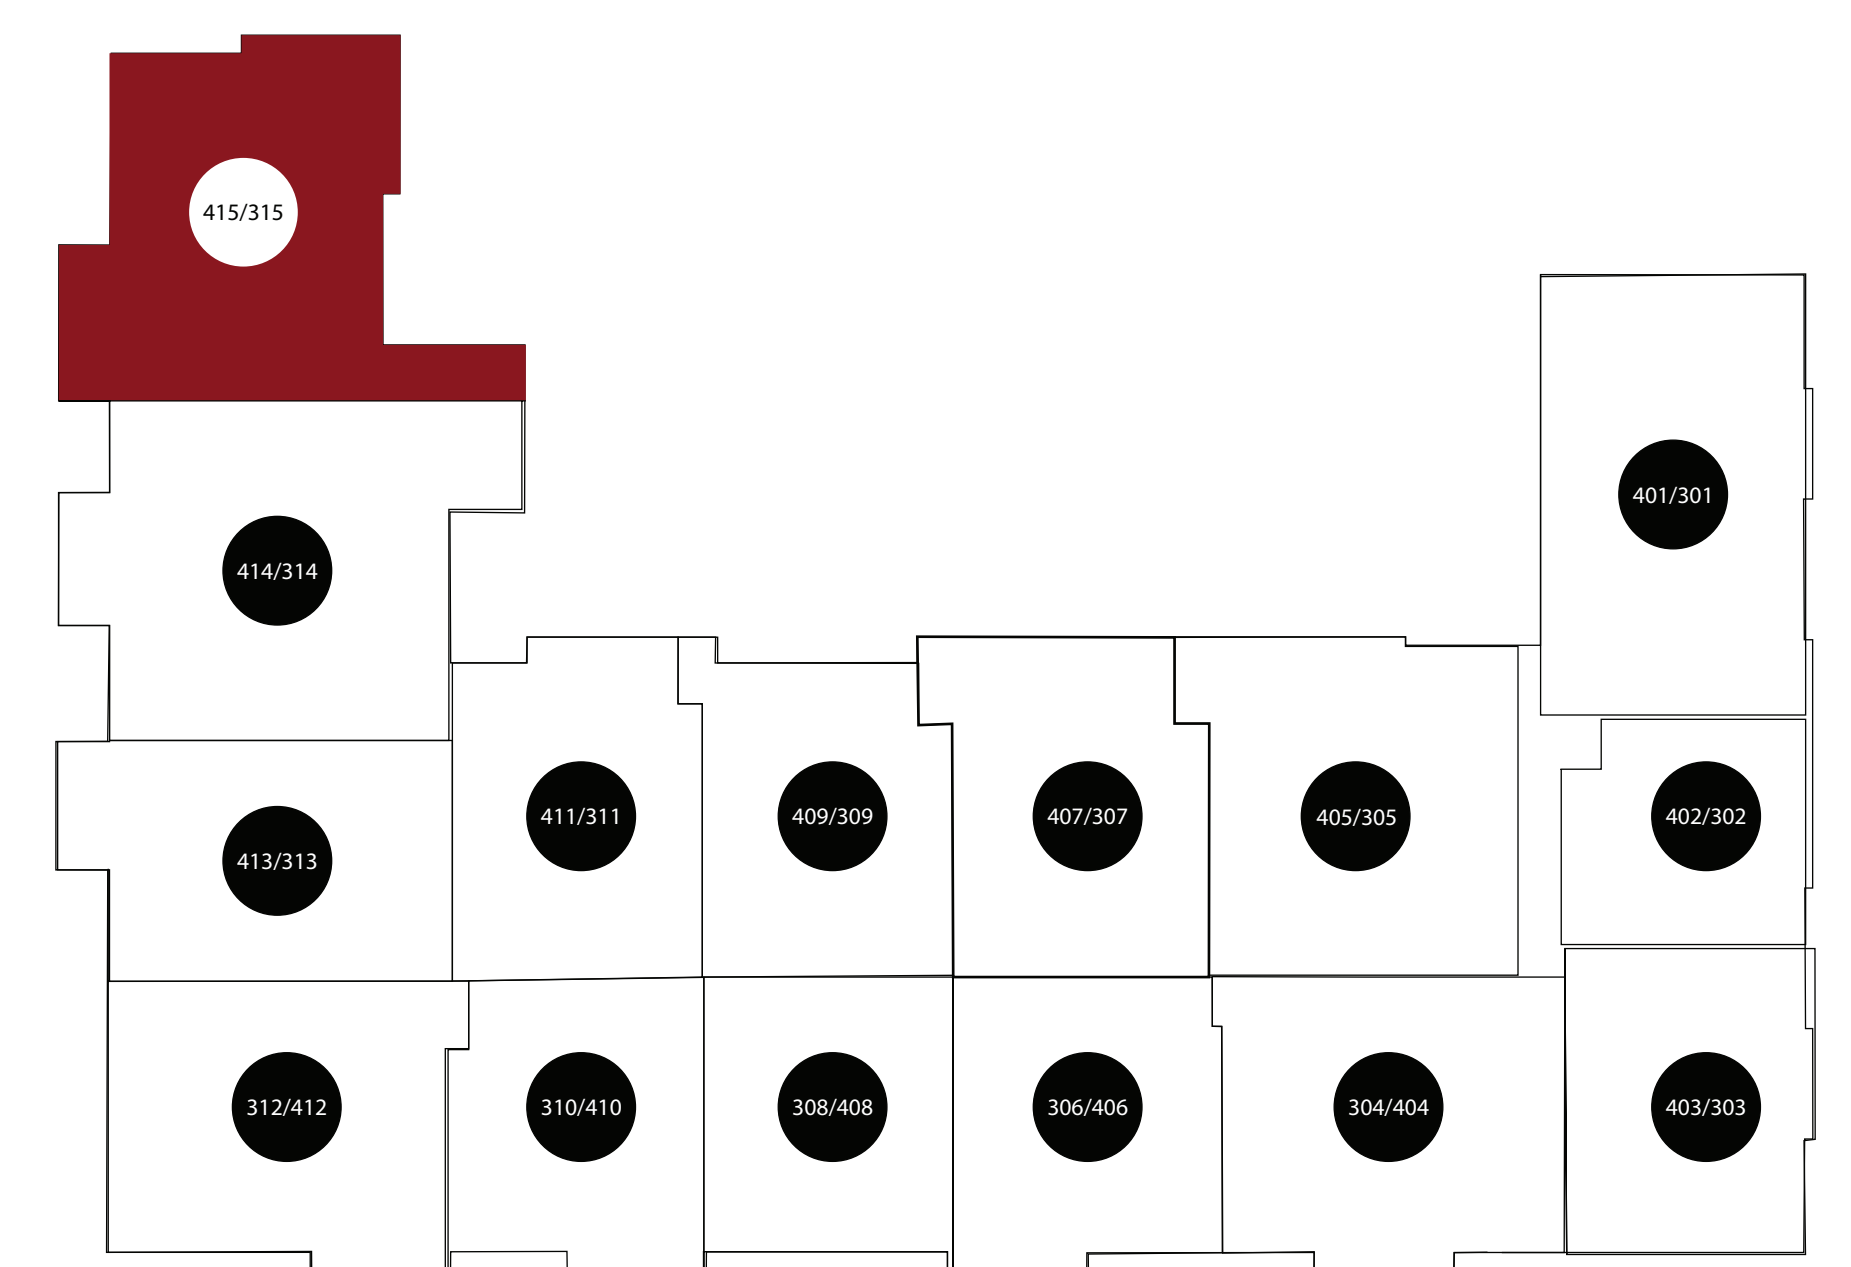

APT: 315/415

DIMENSIONS

- Bedroom
15x14
- 2nd Bedroom
15x14
- Living Area
17x16
- Balcony
90sq.ft
- Total Area
1276sq.ft

DGM
MANAGEMENT

Station House Somerville
44 Veterans Memorial Drive
Somerville, NJ 08876
Phone: 908-879-2000
www.dgmpropertiesnj.com