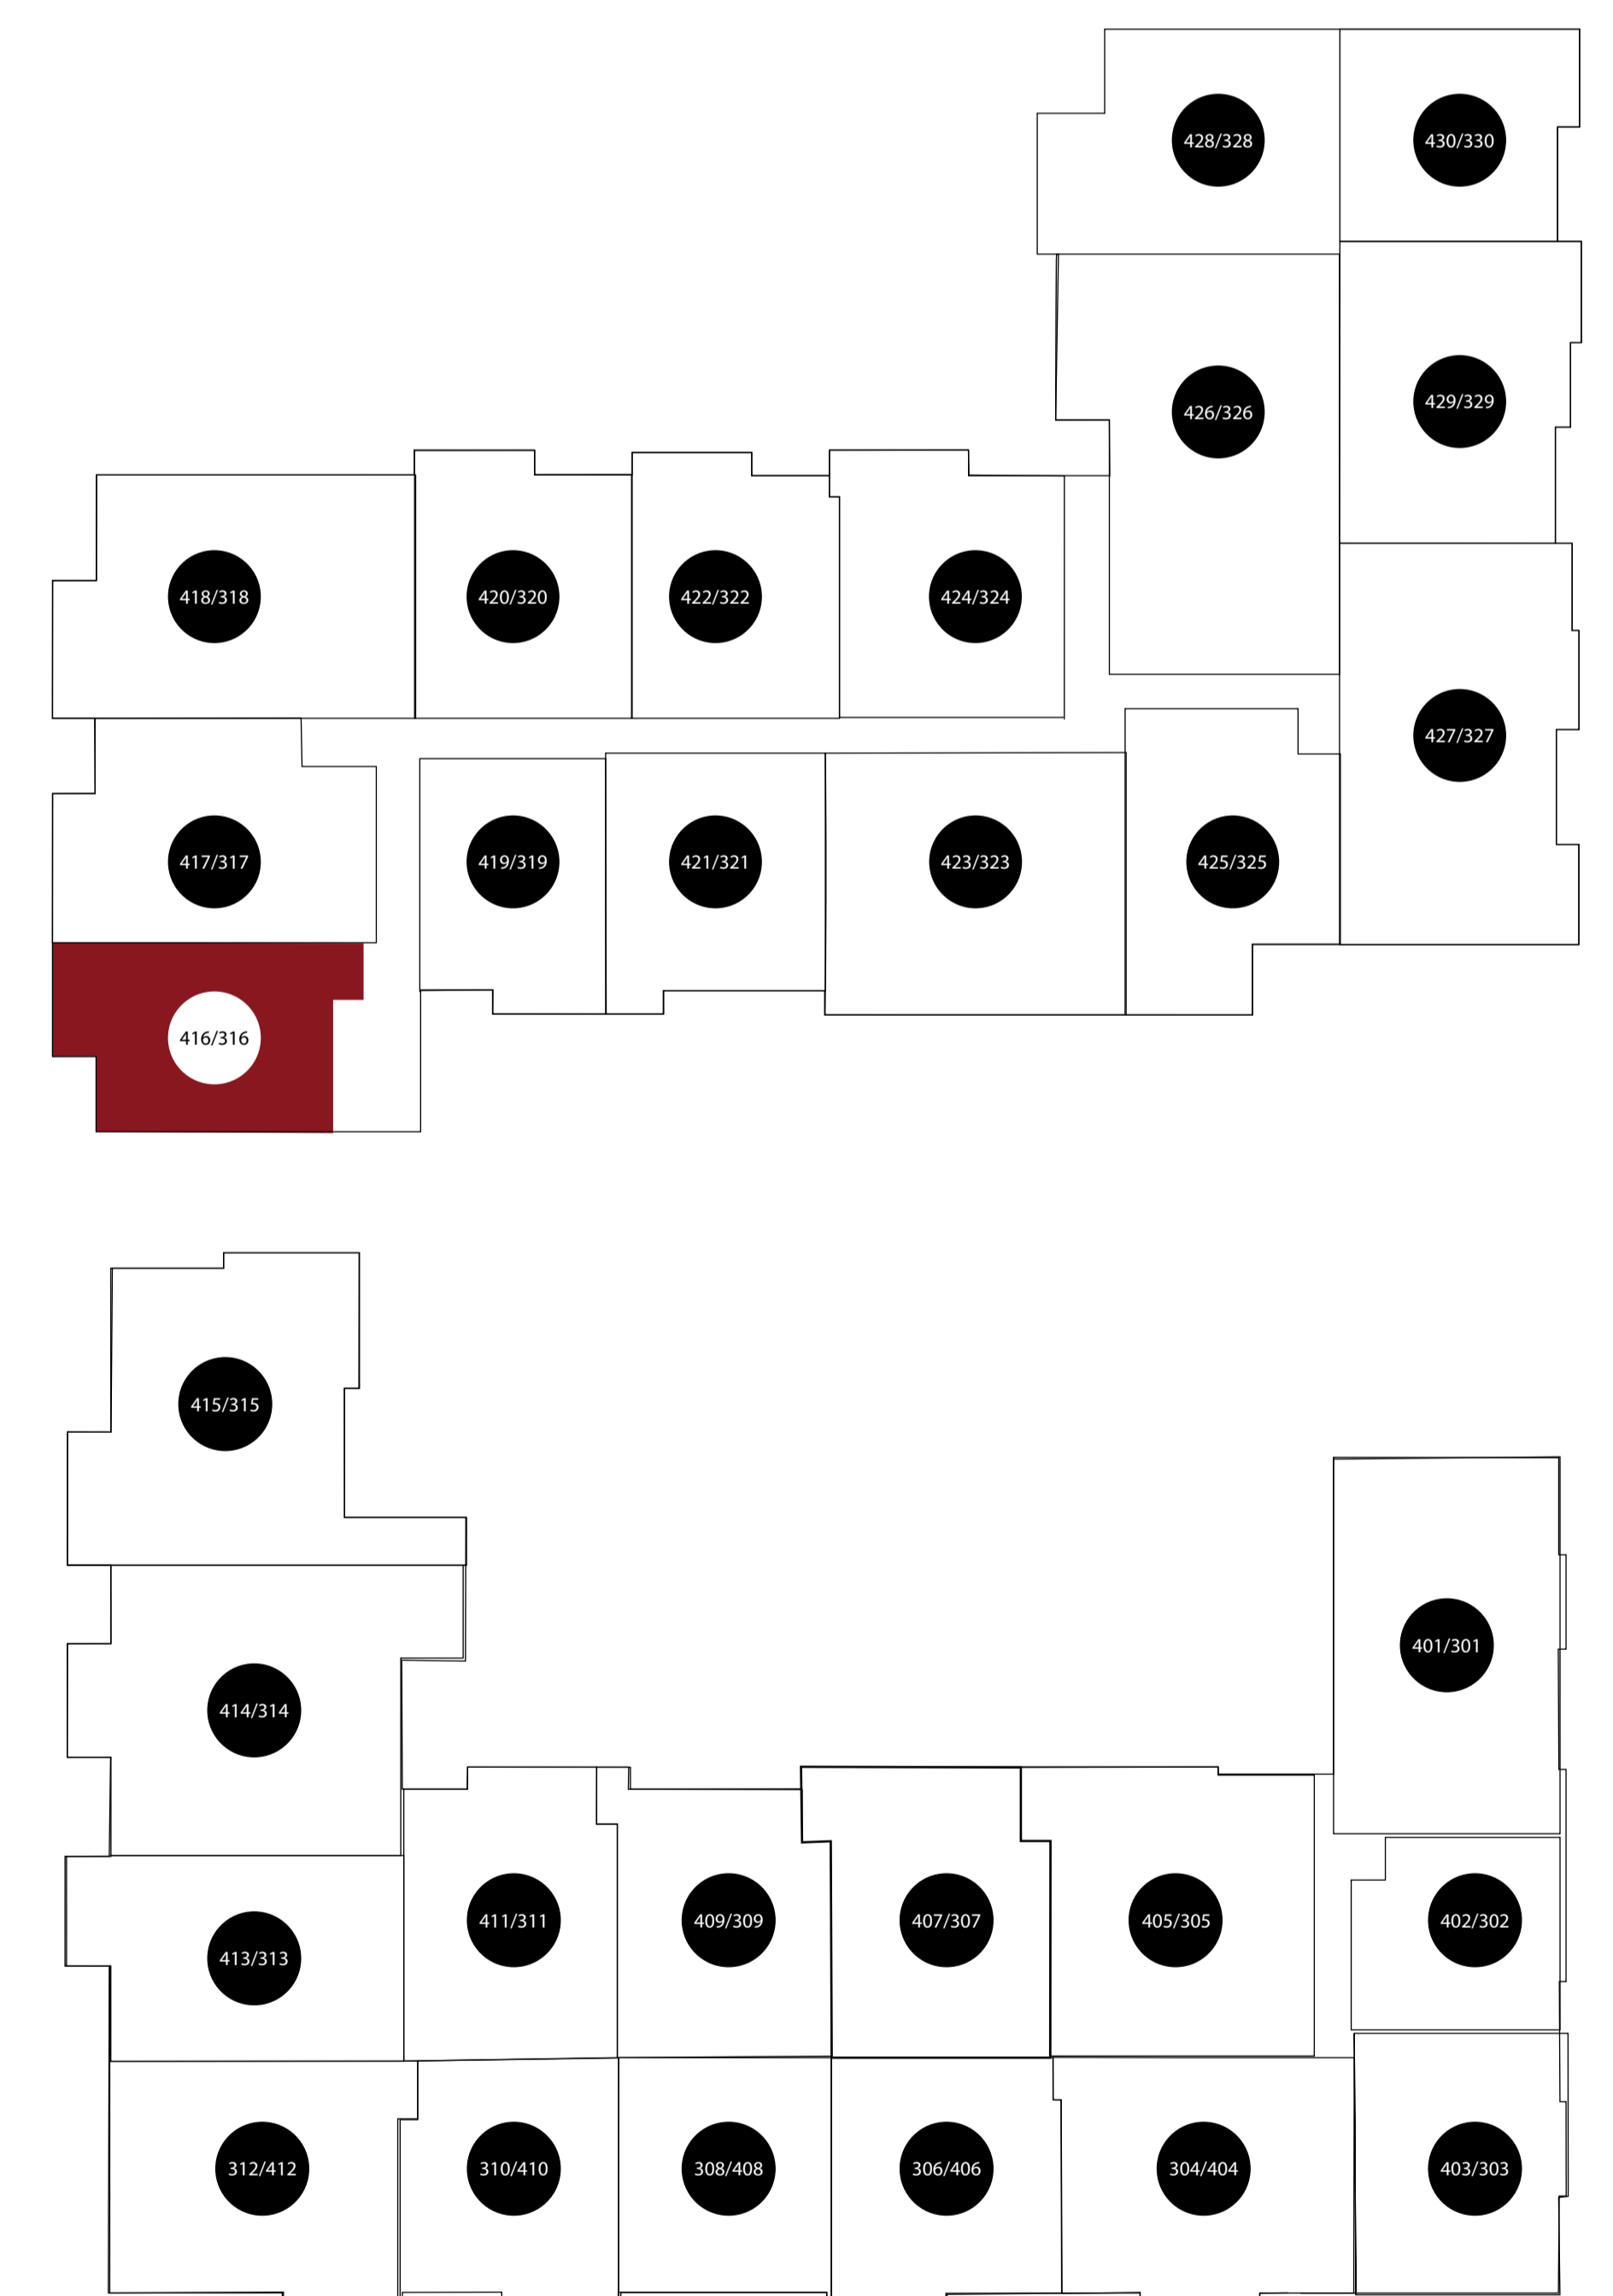

APT: 316/416

DIMENSIONS

- Bedroom
12x15
- Living Area
17x14
- Balcony
85sq.ft
- Total Area
872sq.ft

DGM
MANAGEMENT

Station House Somerville
44 Veterans Memorial Drive
Somerville, NJ 08876
Phone: 908-879-2000
www.dgmpropertiesnj.com