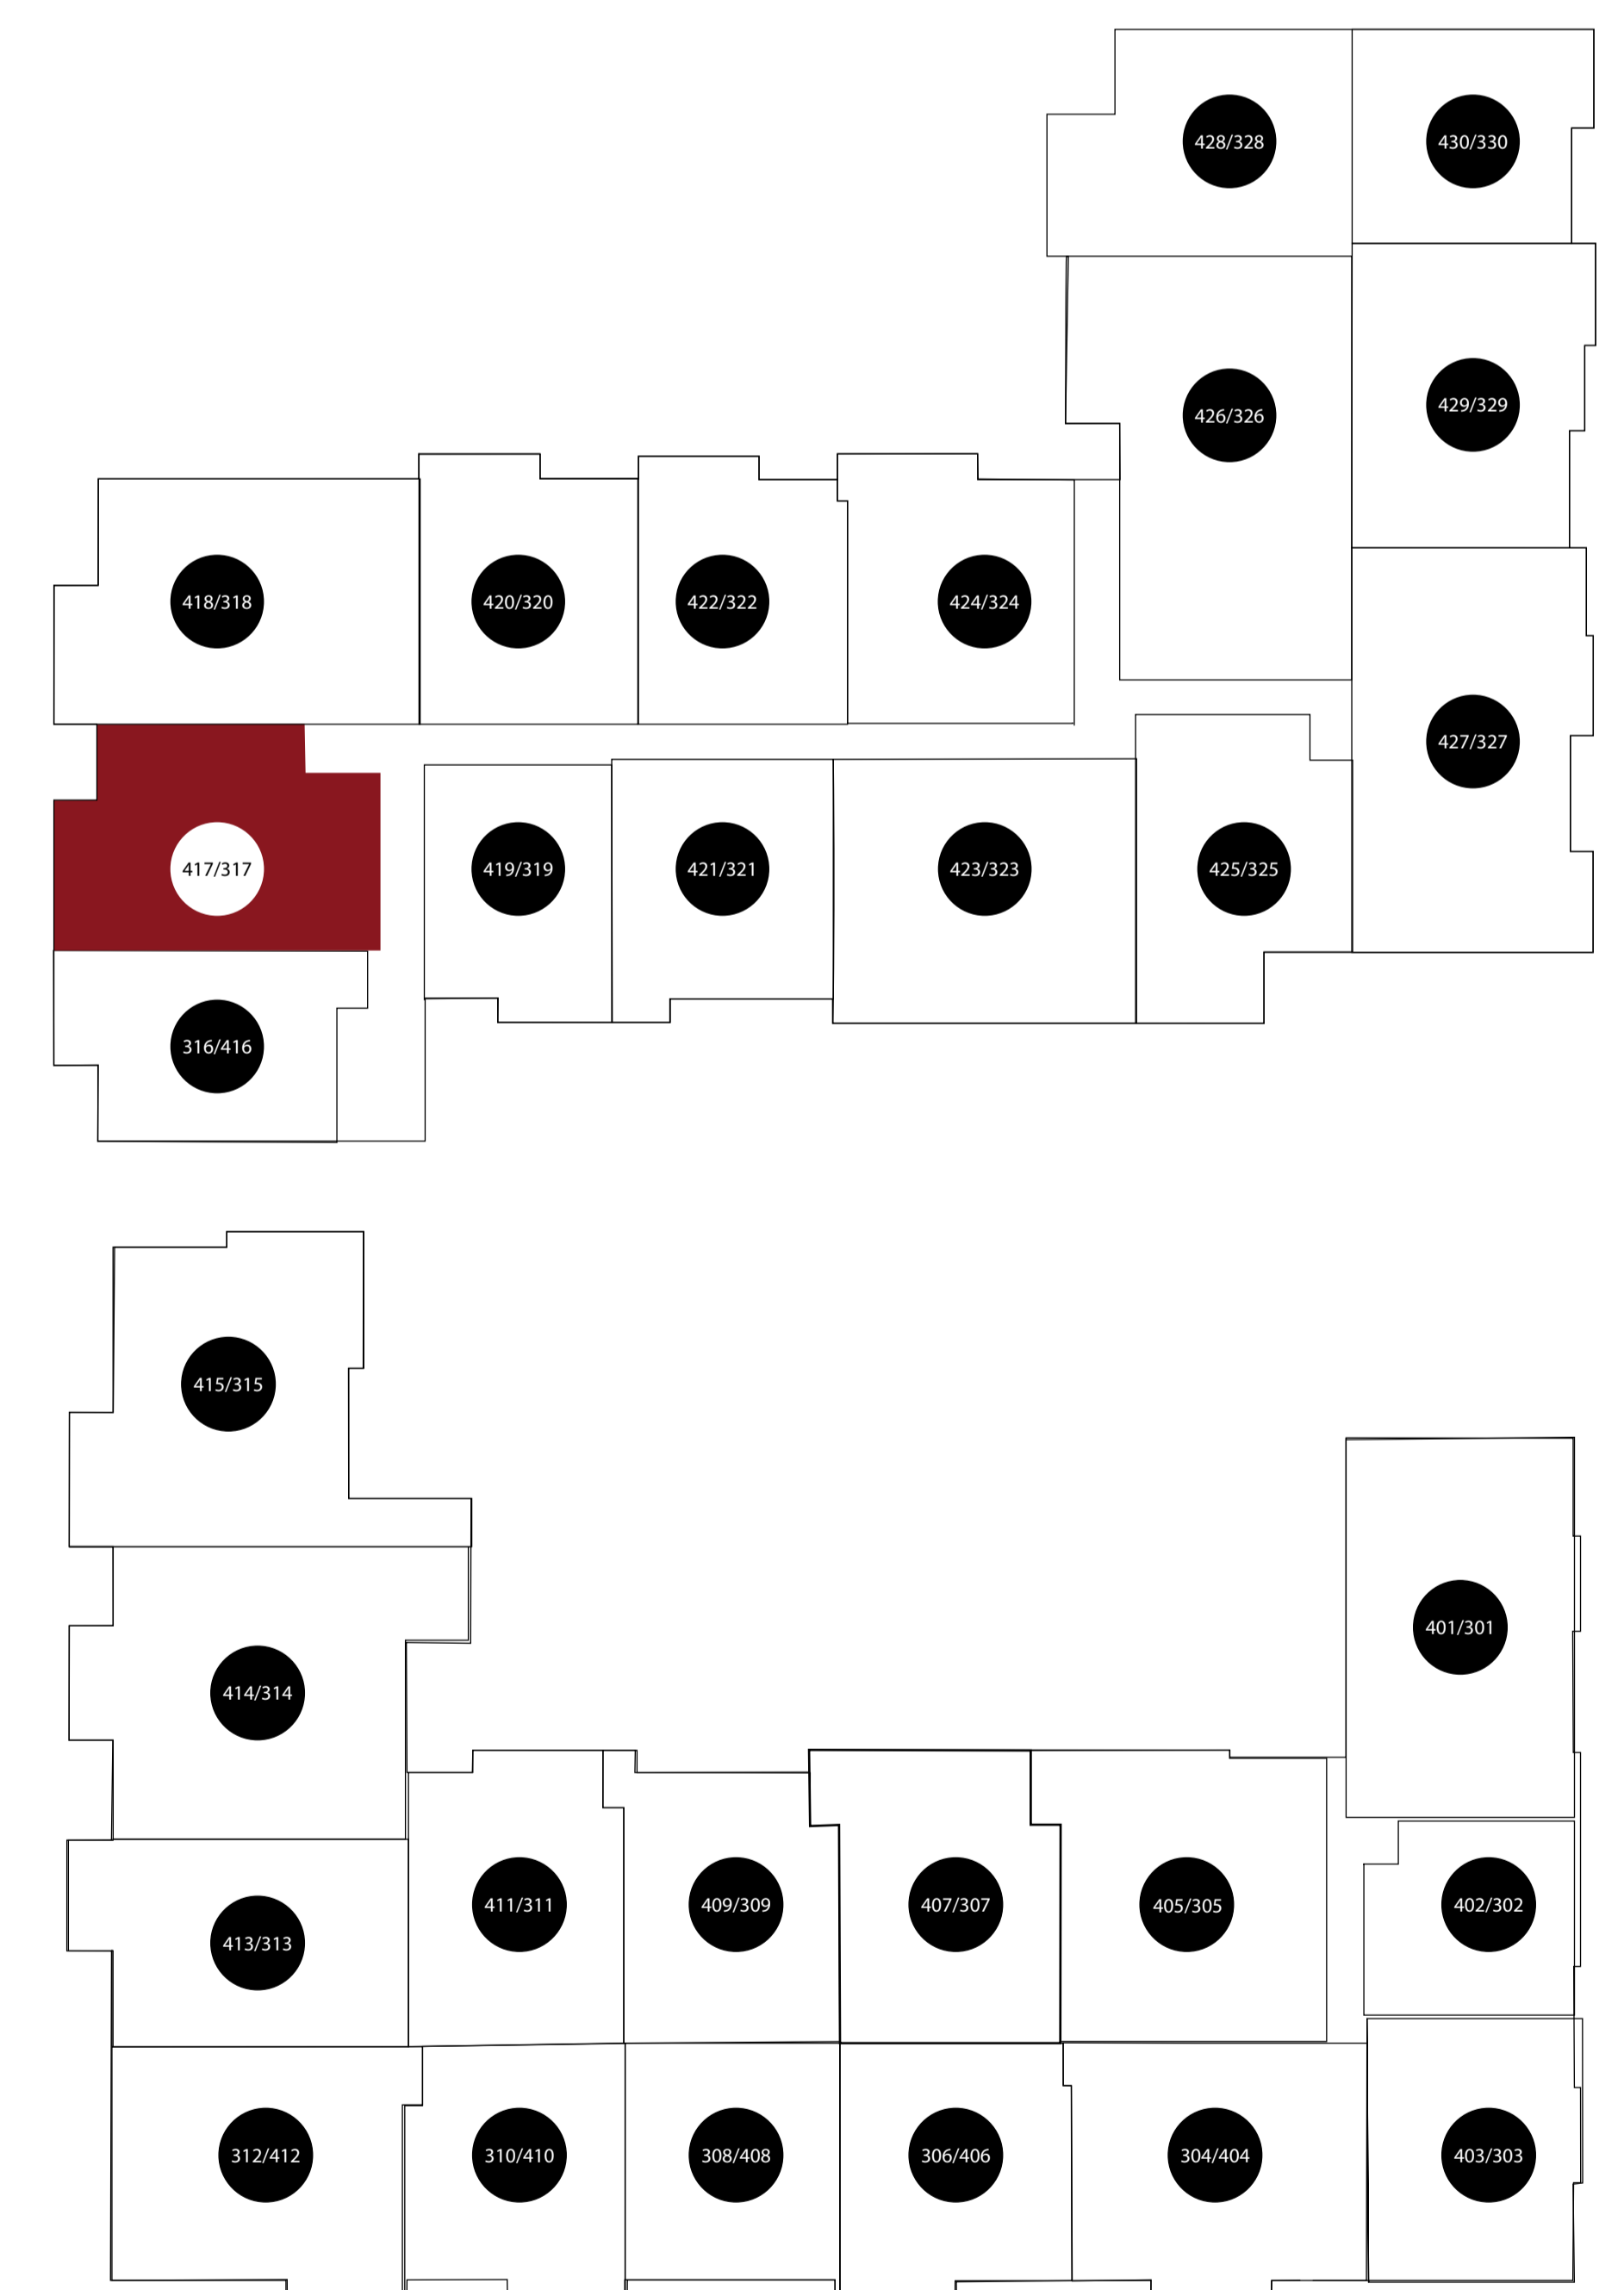

APT: 317/417

DIMENSIONS

- Bedroom
14x13
- Living Area
18x14
- Balcony
85sq.ft
- Total Area
971sq.ft

DGM
MANAGEMENT

Station House Somerville
44 Veterans Memorial Drive
Somerville, NJ 08876
Phone: 908-879-2000
www.dgmpropertiesnj.com