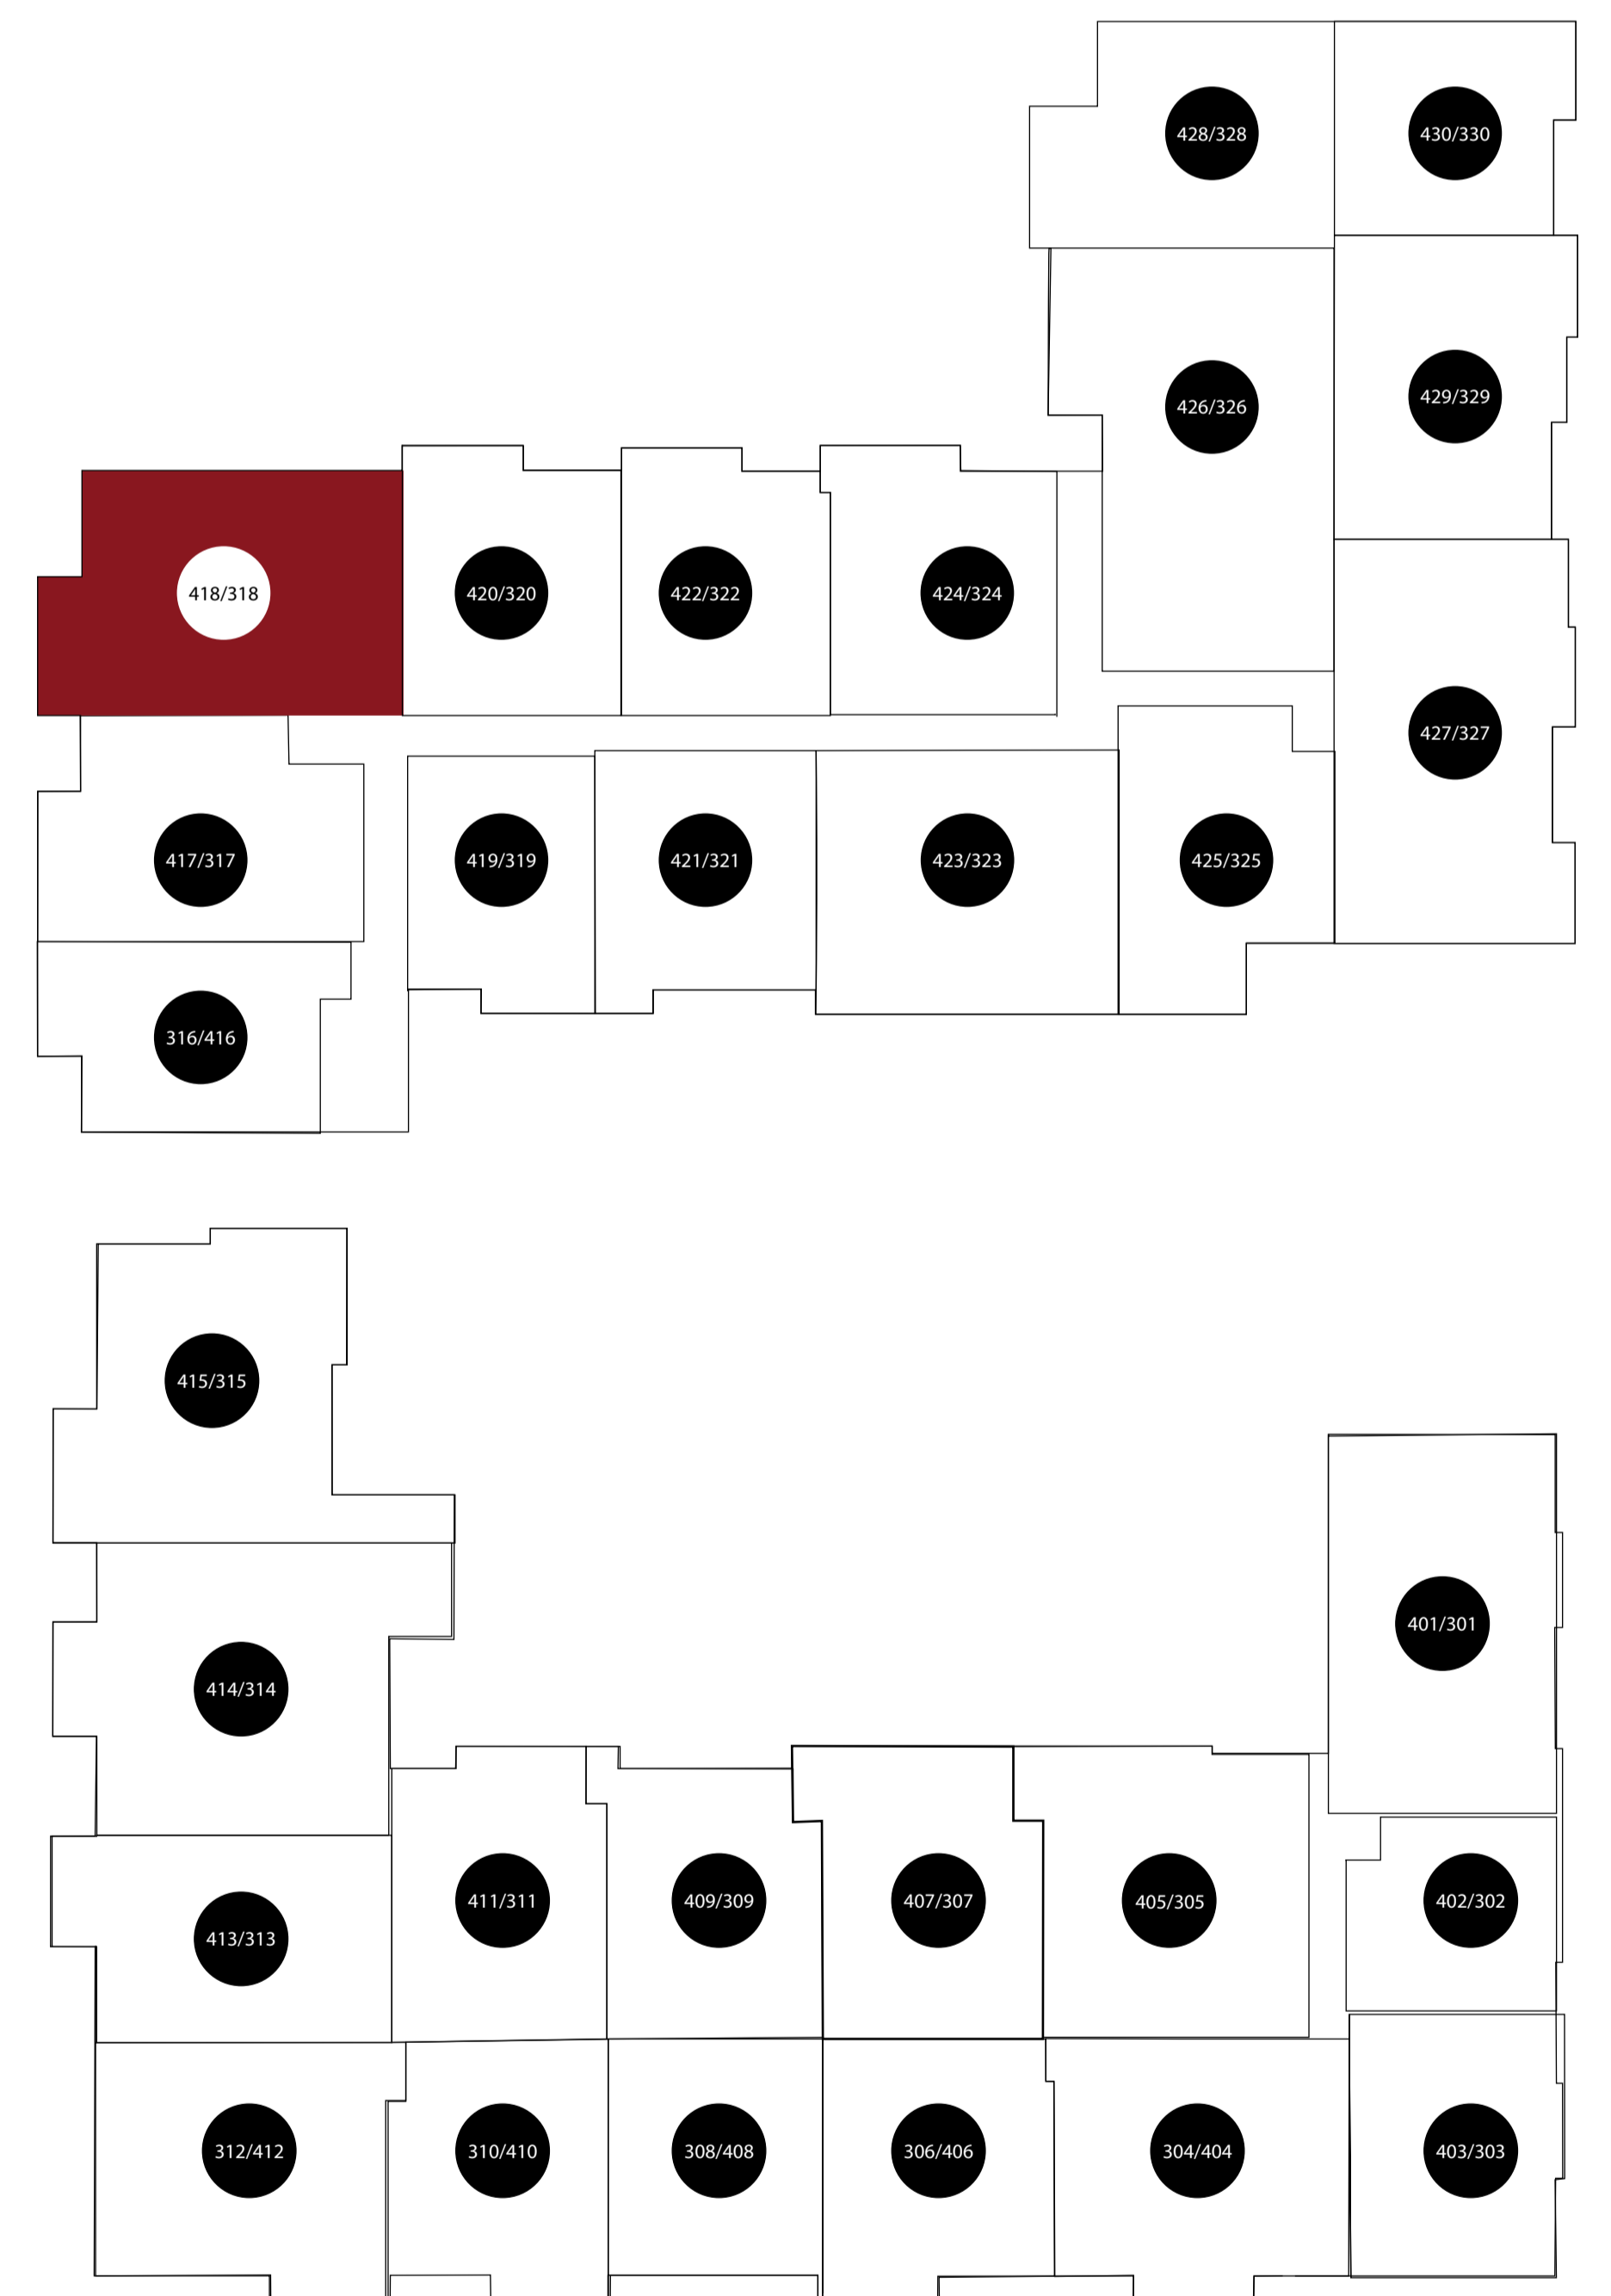

APT: 318/418

DIMENSIONS

- Bedroom 14x12
- Living Area 15x16
- Balcony 85sq.ft
- Total Area 860sq.ft

Station House Somerville
44 Veterans Memorial Drive
Somerville, NJ 08876
Phone: 908-879-2000
www.dgmpropertiesnj.com