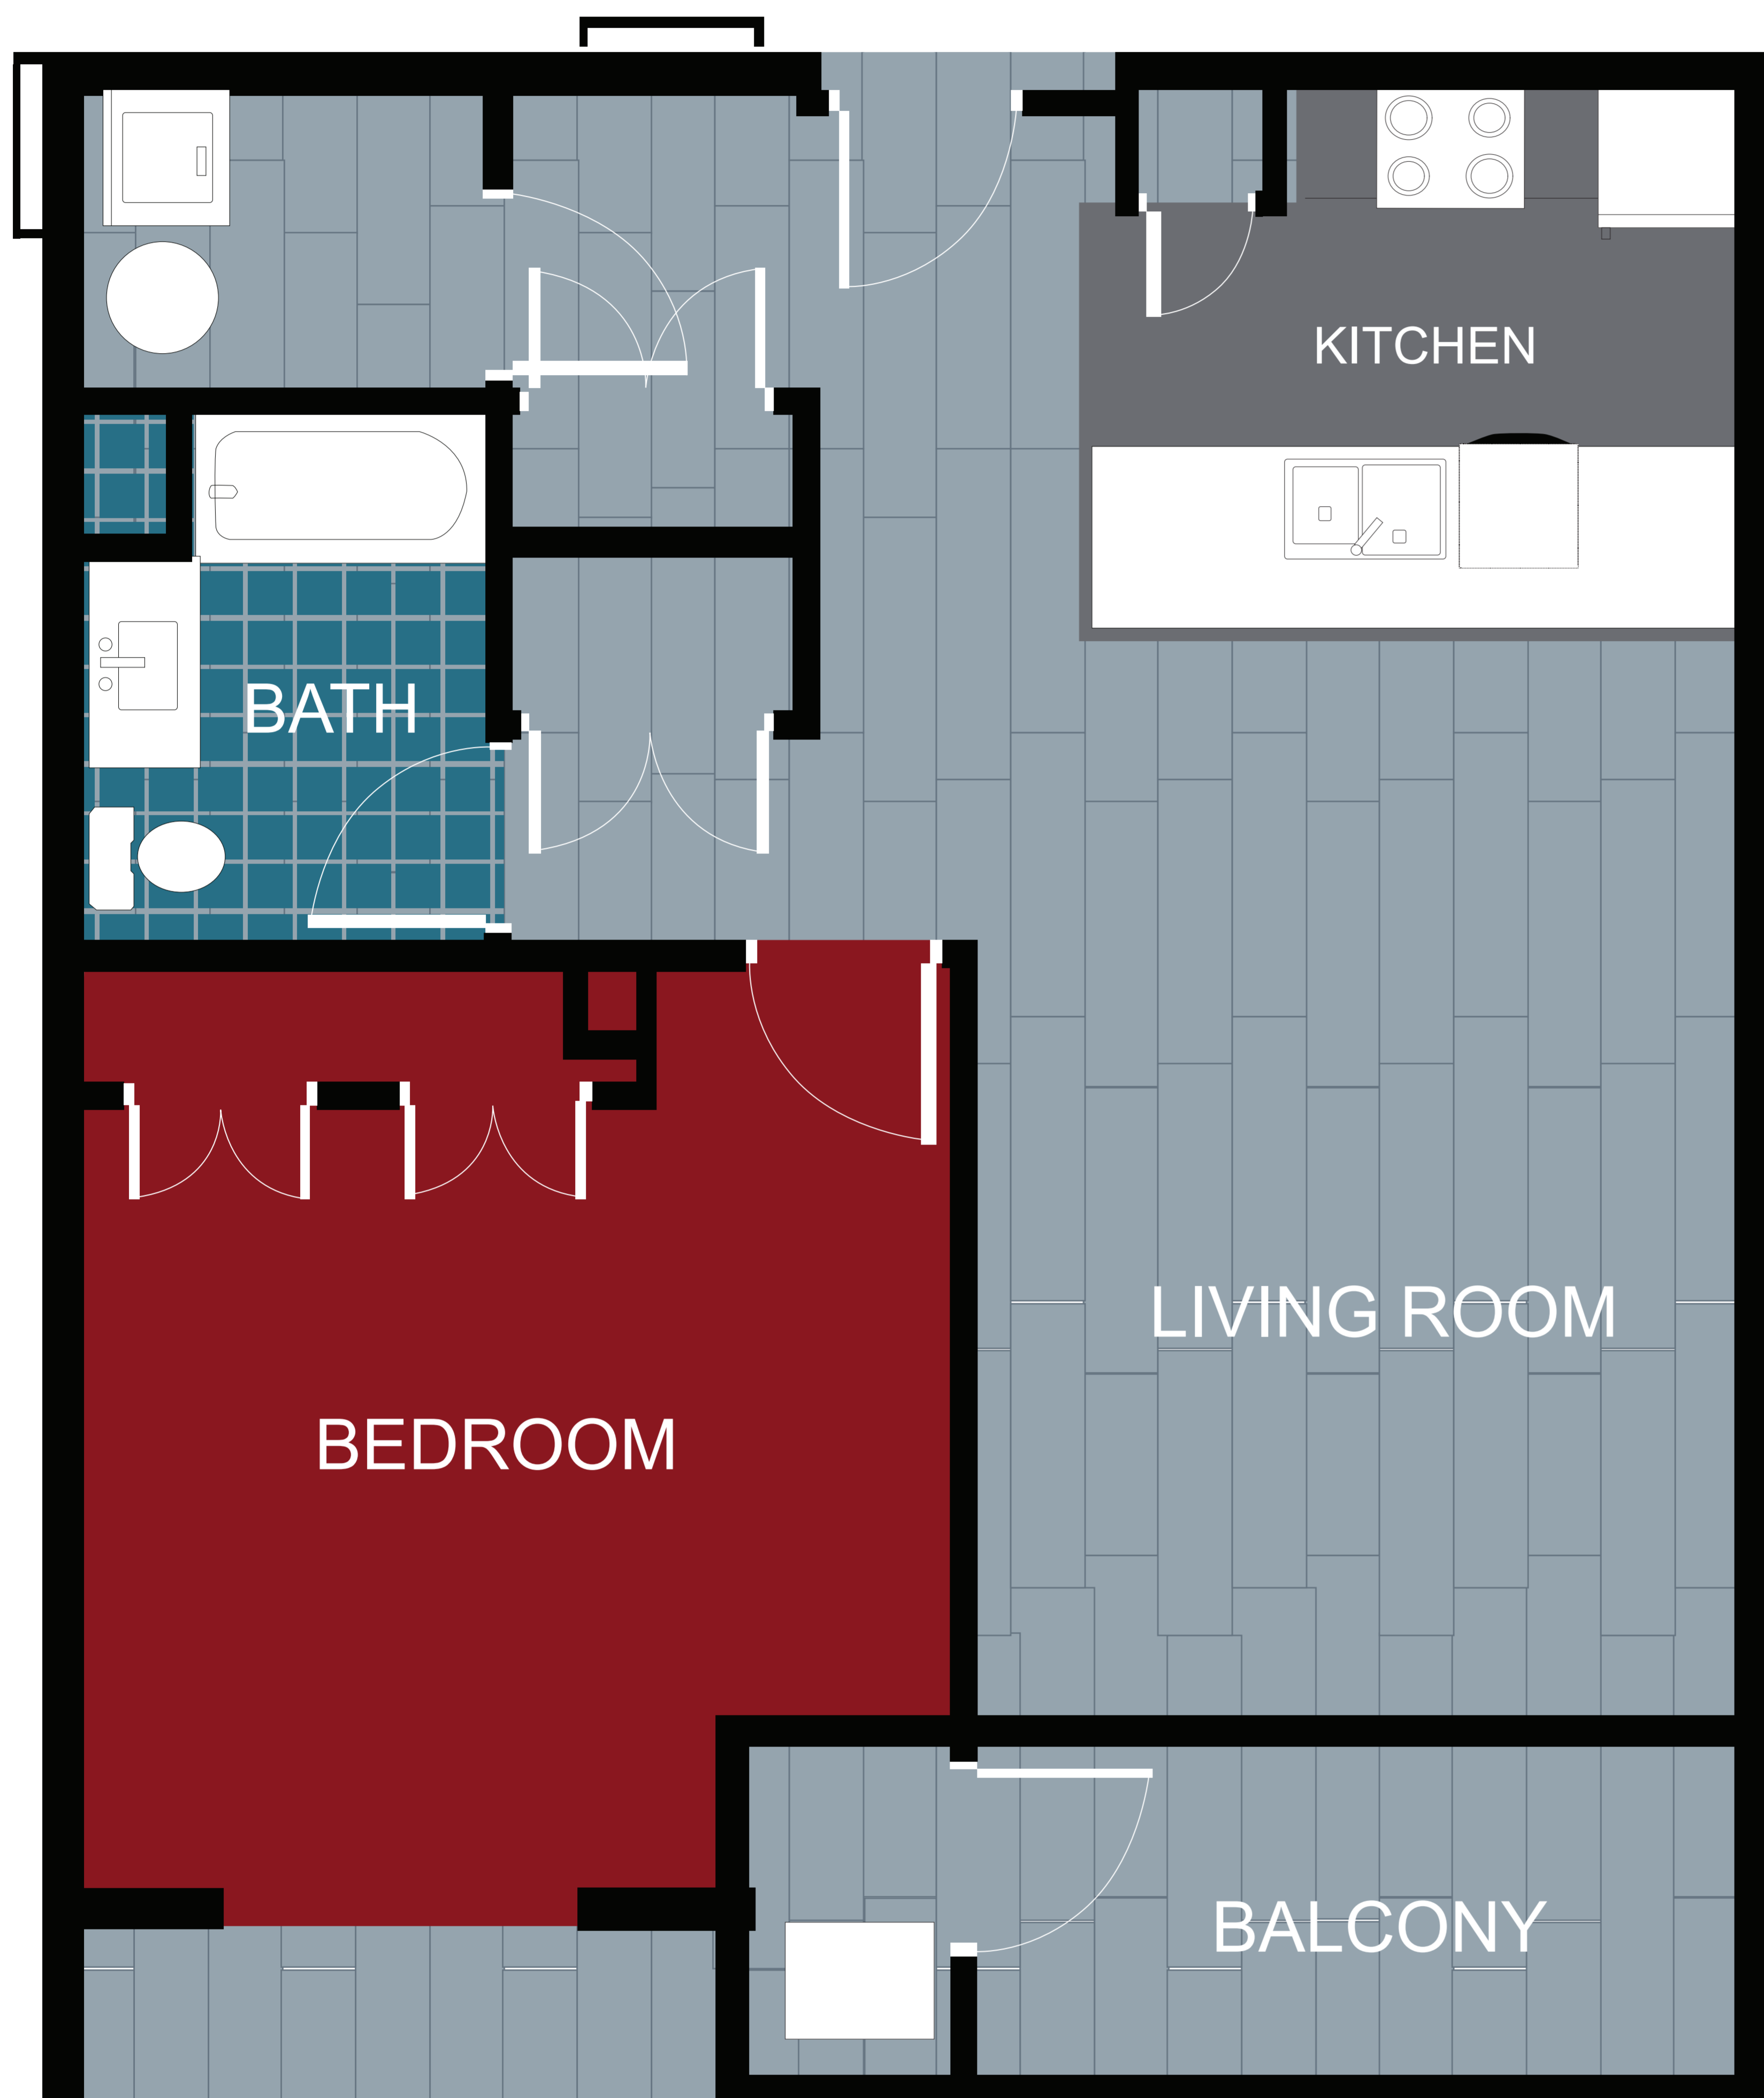

# APT: 319/419

### DIMENSIONS

- Bedroom  
13x14
- Living Area  
15x12
- Balcony  
75sq.ft
- Total Area  
833sq.ft

Station House Somerville  
44 Veterans Memorial Drive  
Somerville, NJ 08876  
Phone: 908-879-2000  
[www.dgmpropertiesnj.com](http://www.dgmpropertiesnj.com)