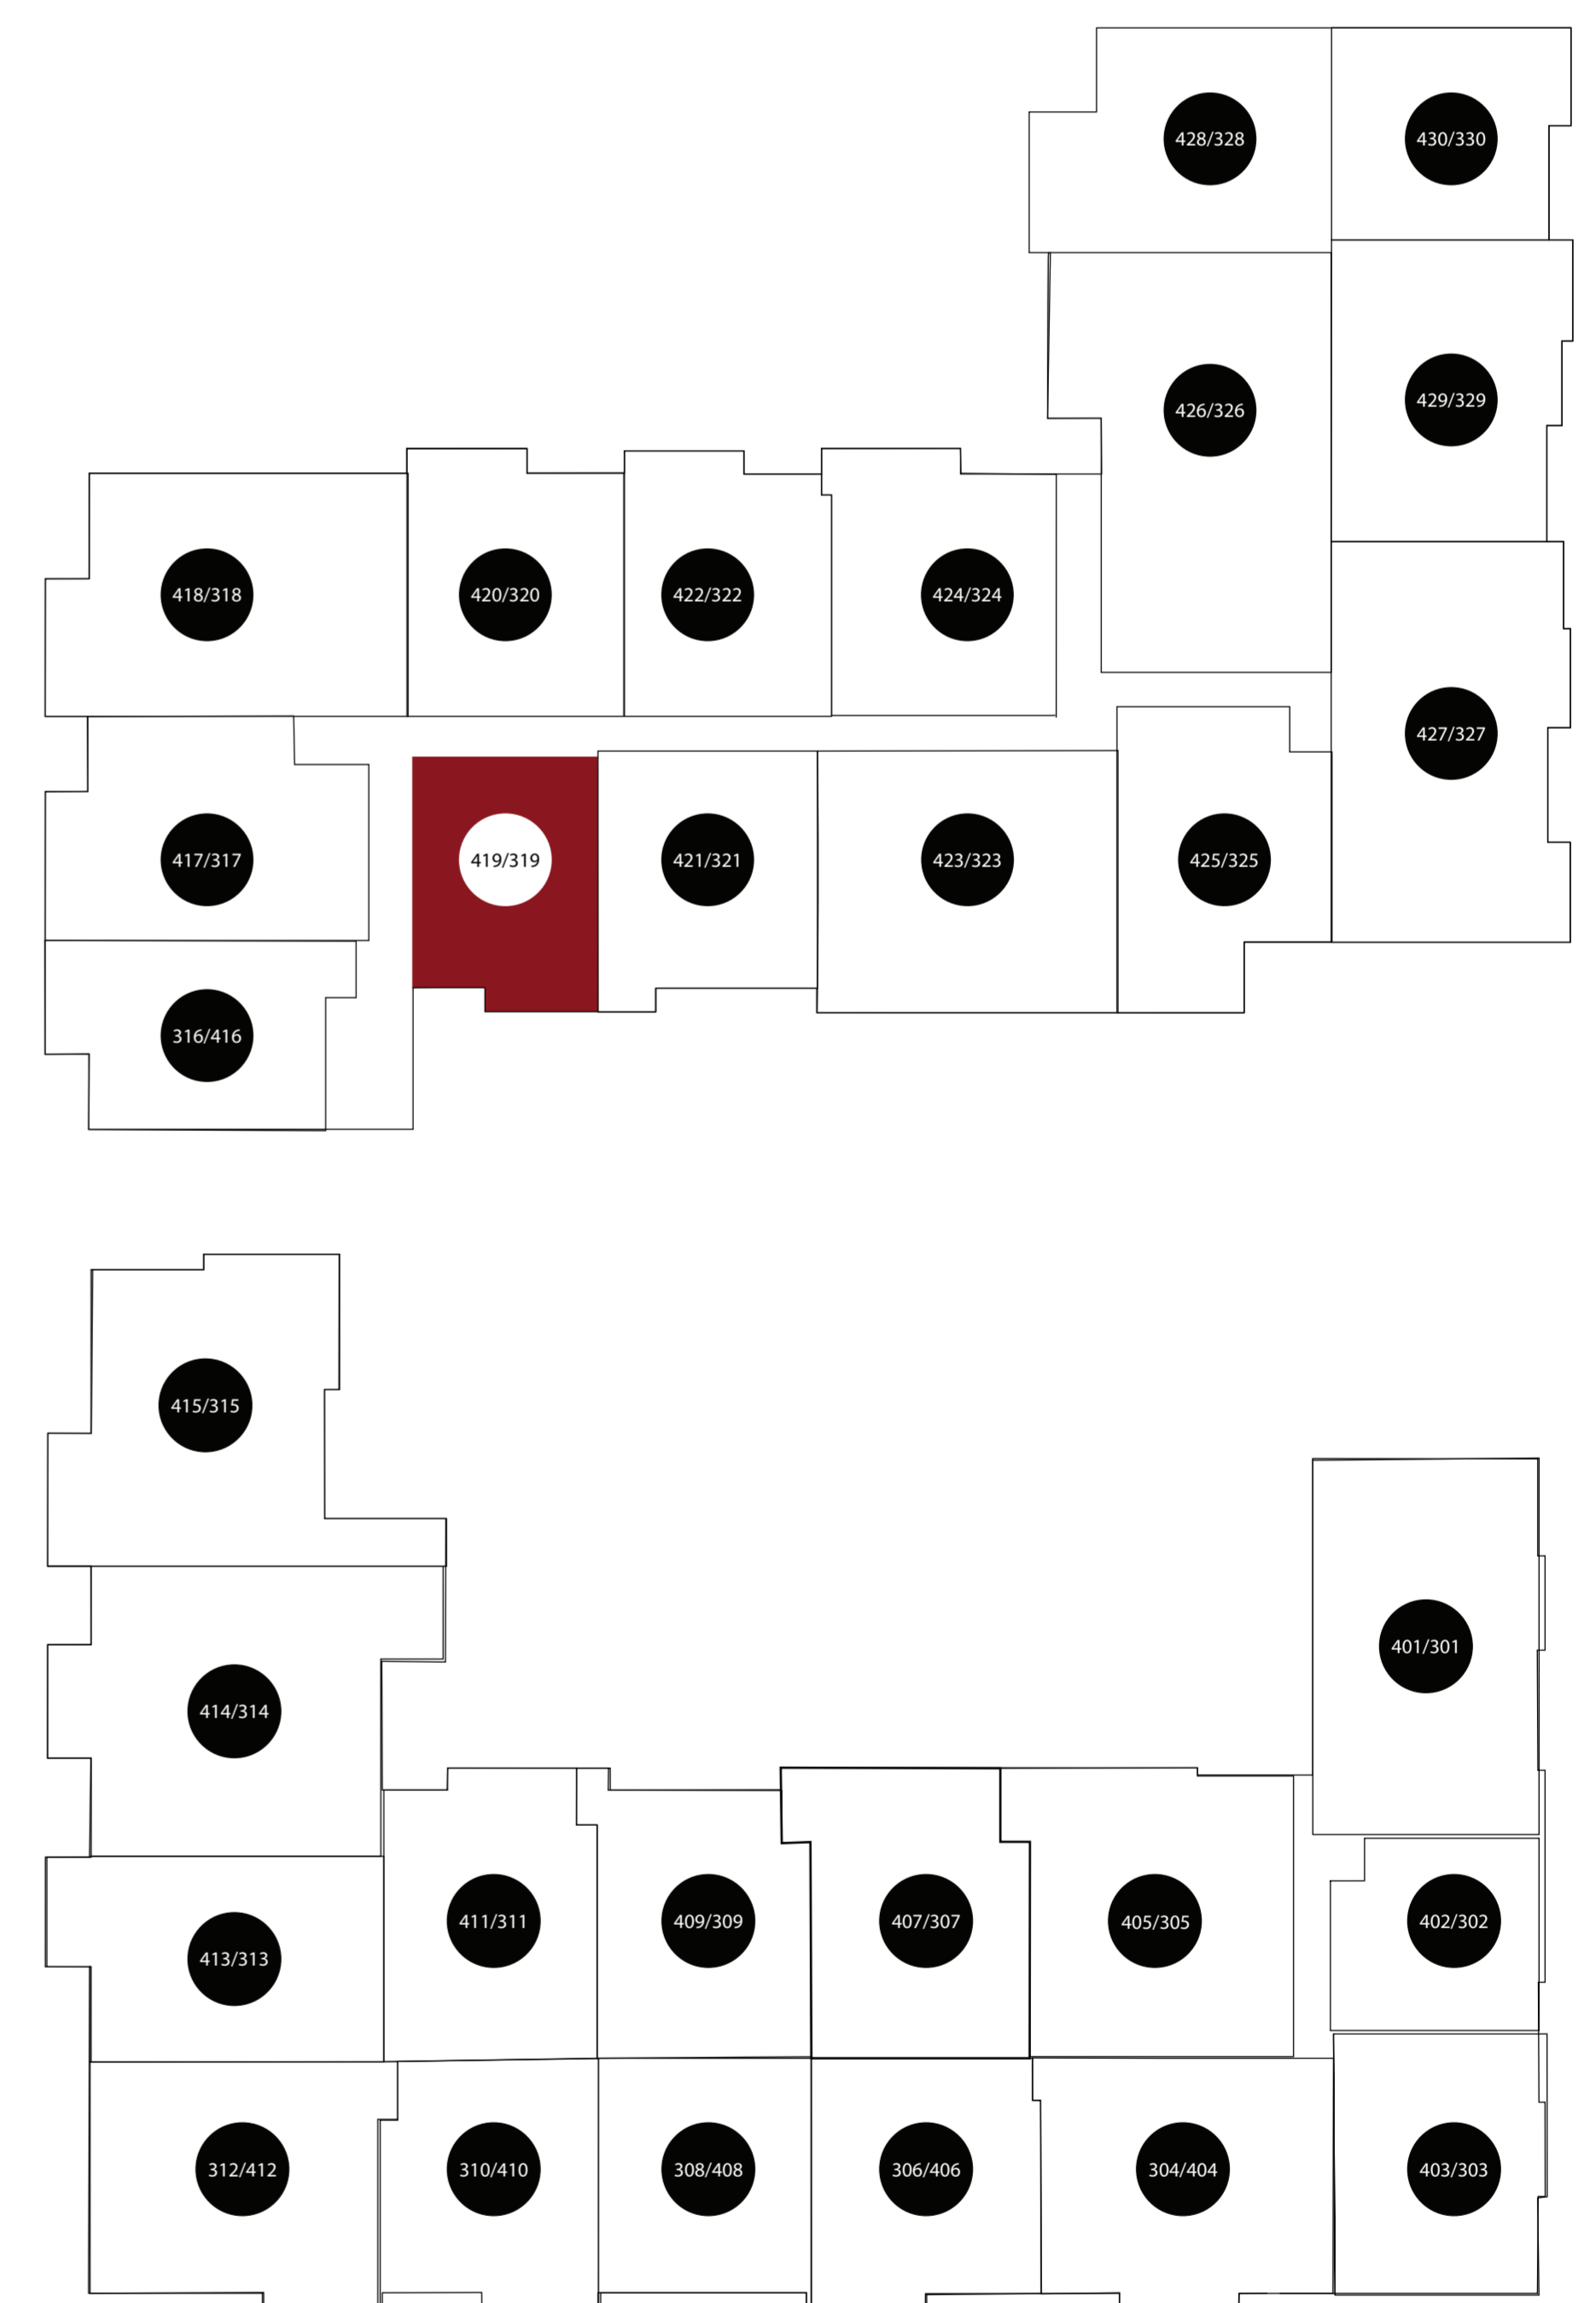

# APT: 319/419

### DIMENSIONS

- Bedroom  
13x14
- Living Area  
15x12
- Balcony  
75sq.ft
- Total Area  
833sq.ft

Station House Somerville  
44 Veterans Memorial Drive  
Somerville, NJ 08876  
Phone: 908-879-2000  
[www.dgmpropertiesnj.com](http://www.dgmpropertiesnj.com)