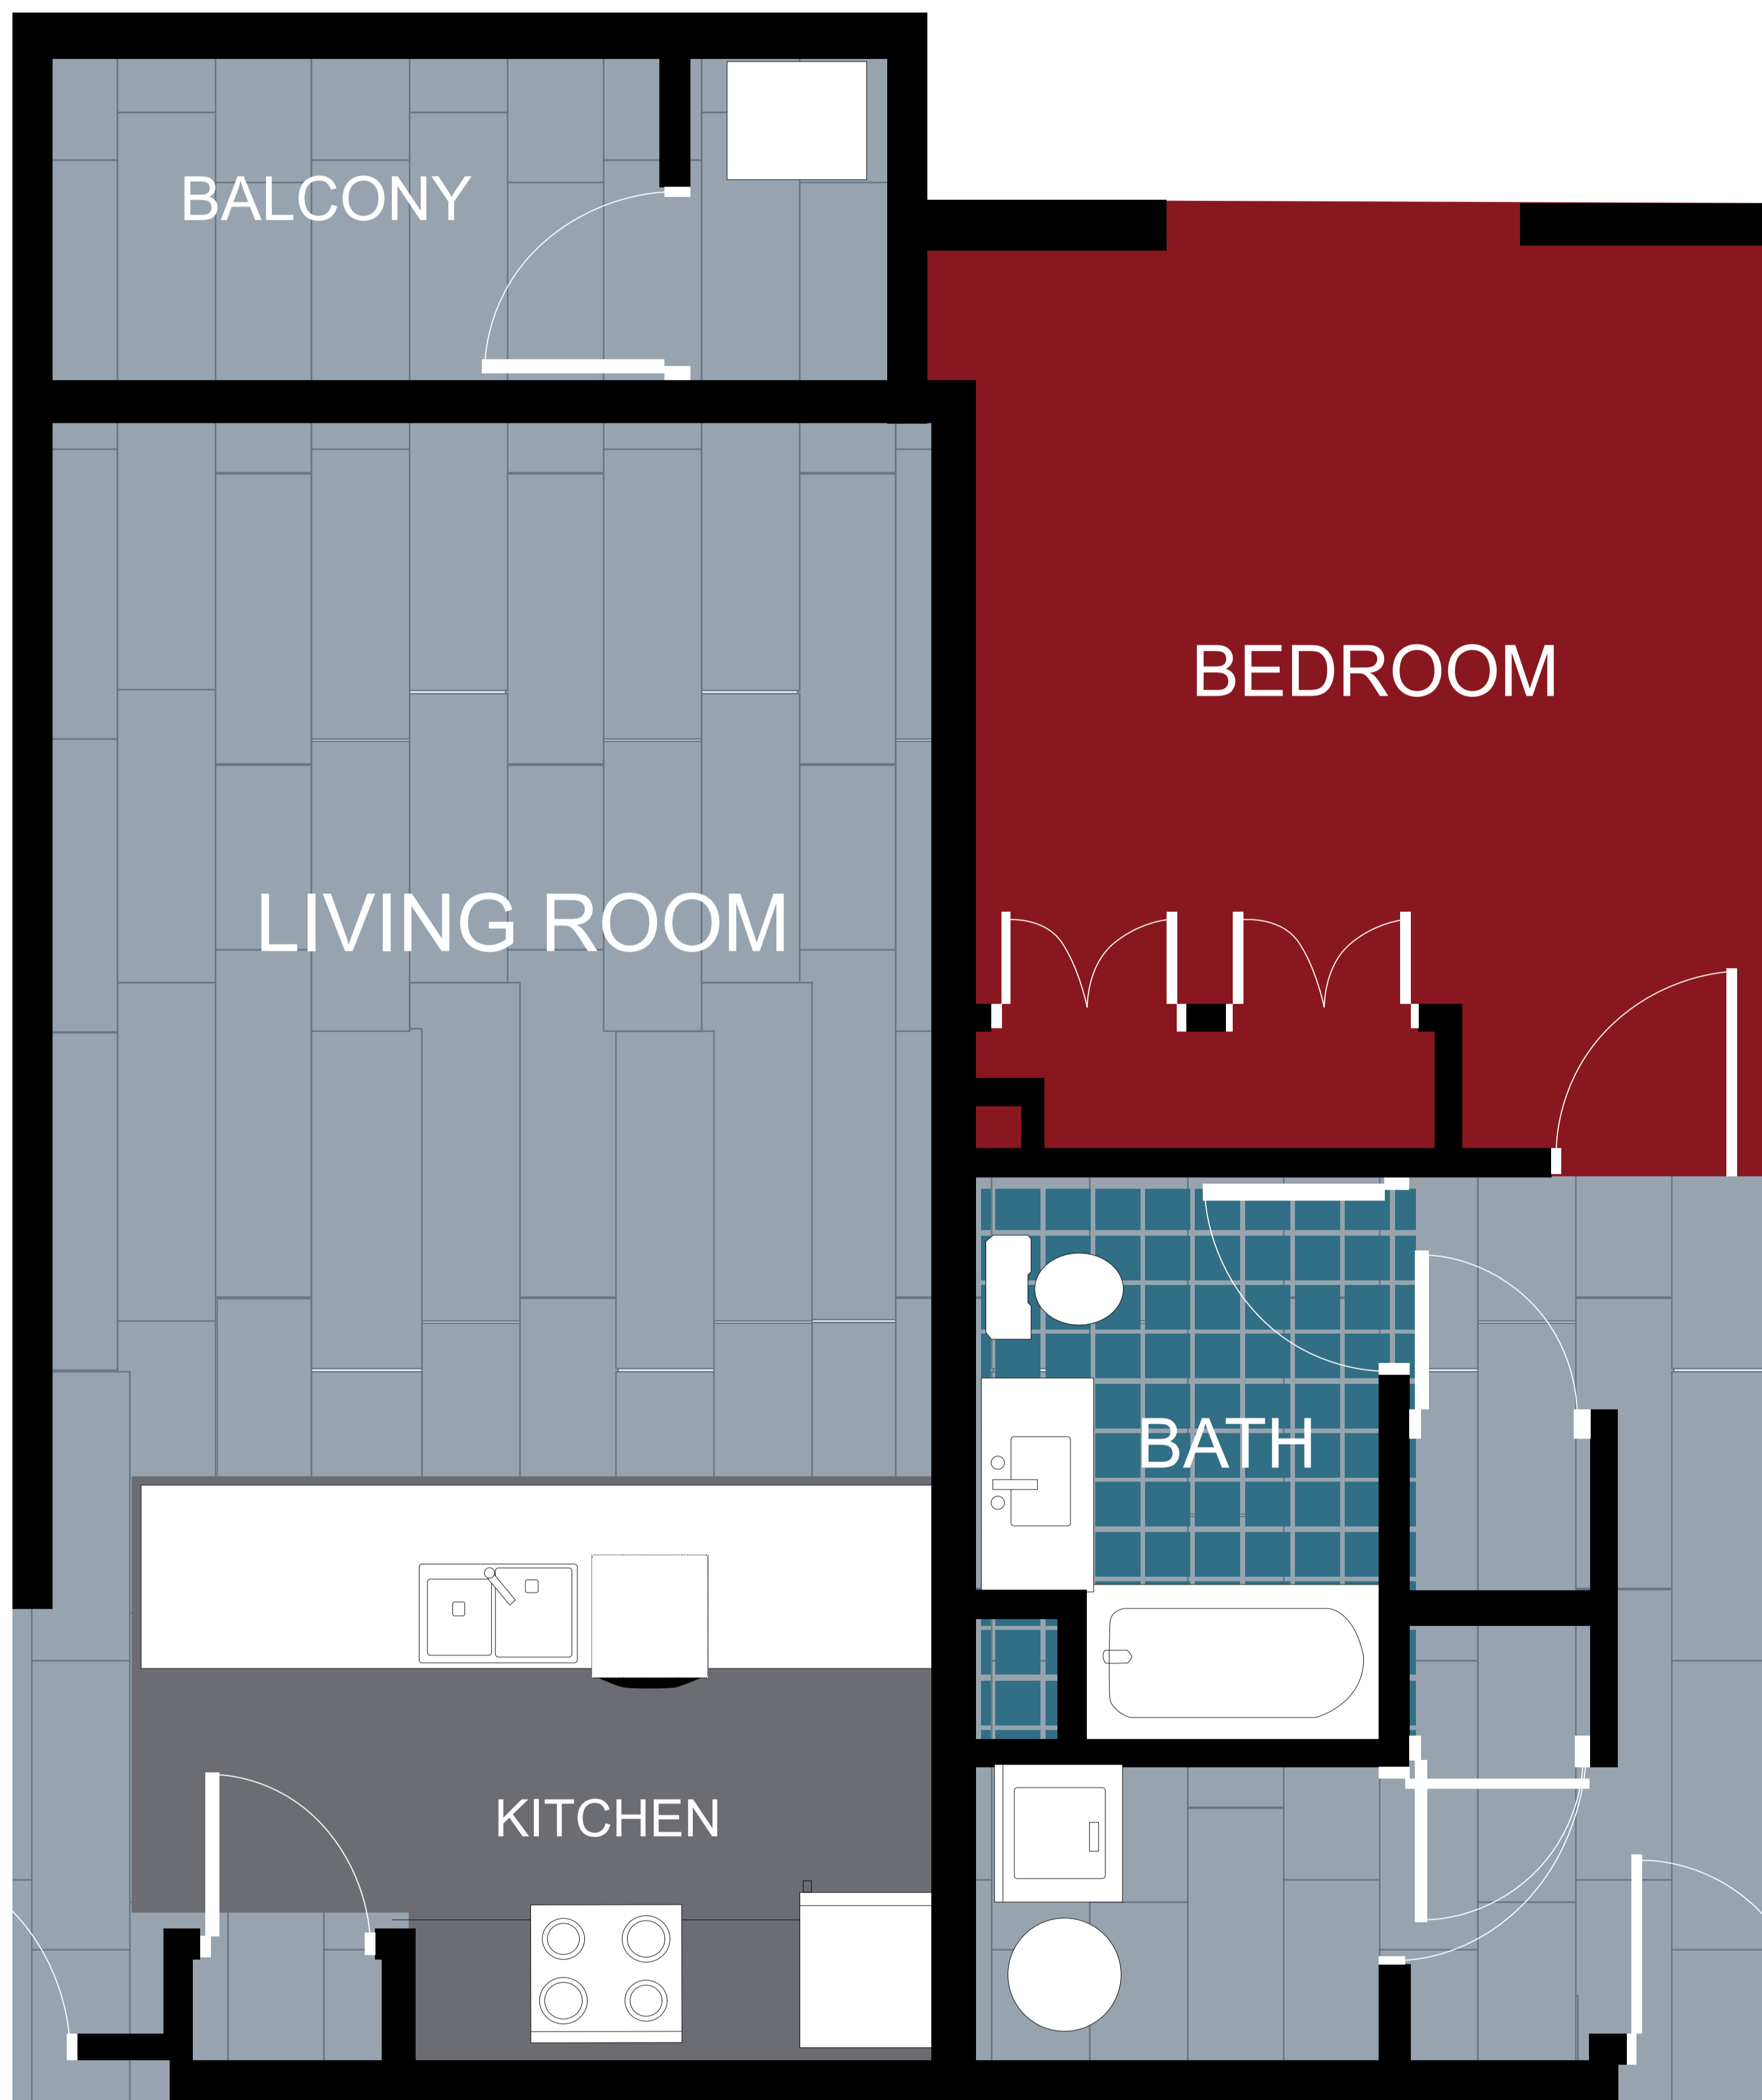

APT: 320/420

DIMENSIONS	
●	Bedroom 14x13
●	Living Area 15x16
●	Balcony 75sq.ft
●	Total Area 853sq.ft

Station House Somerville
44 Veterans Memorial Drive
Somerville, NJ 08876
Phone: 908-879-2000
www.dgmpropertiesnj.com