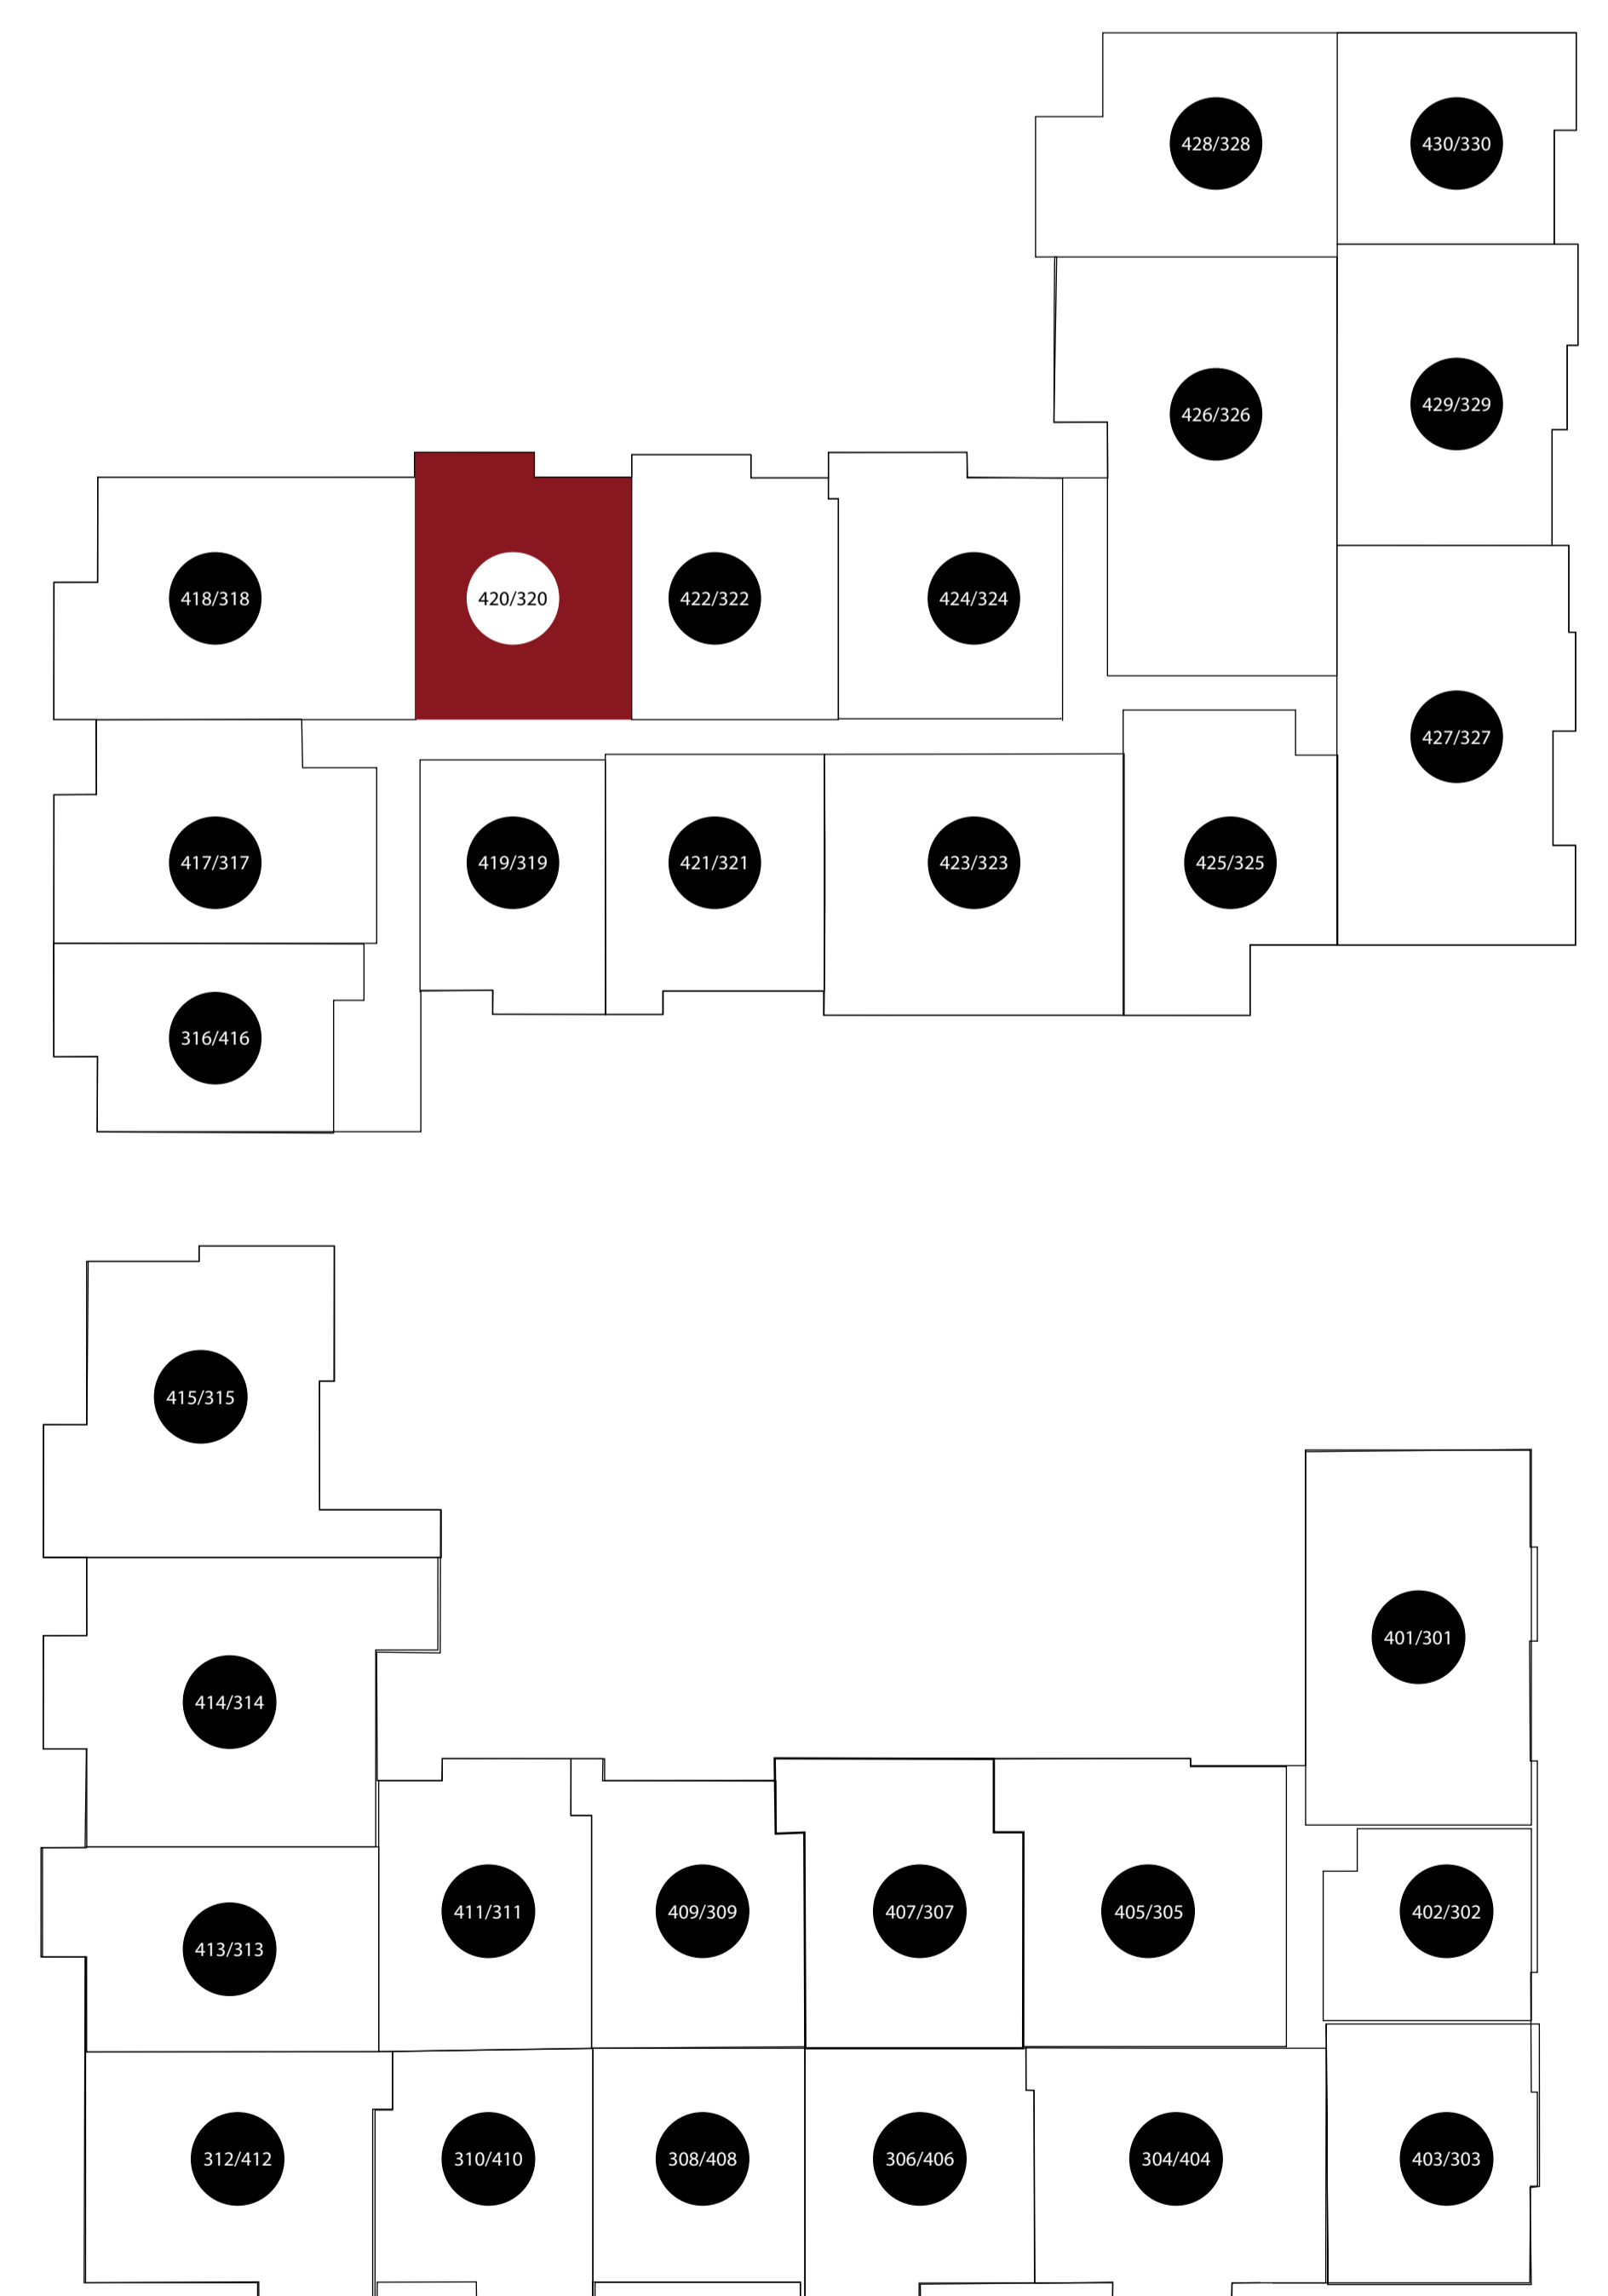

APT: 320/420

DIMENSIONS	
●	Bedroom 14x13
●	Living Area 15x16
●	Balcony 75sq.ft
●	Total Area 853sq.ft

Station House Somerville
44 Veterans Memorial Drive
Somerville, NJ 08876
Phone: 908-879-2000
www.dgmpropertiesnj.com