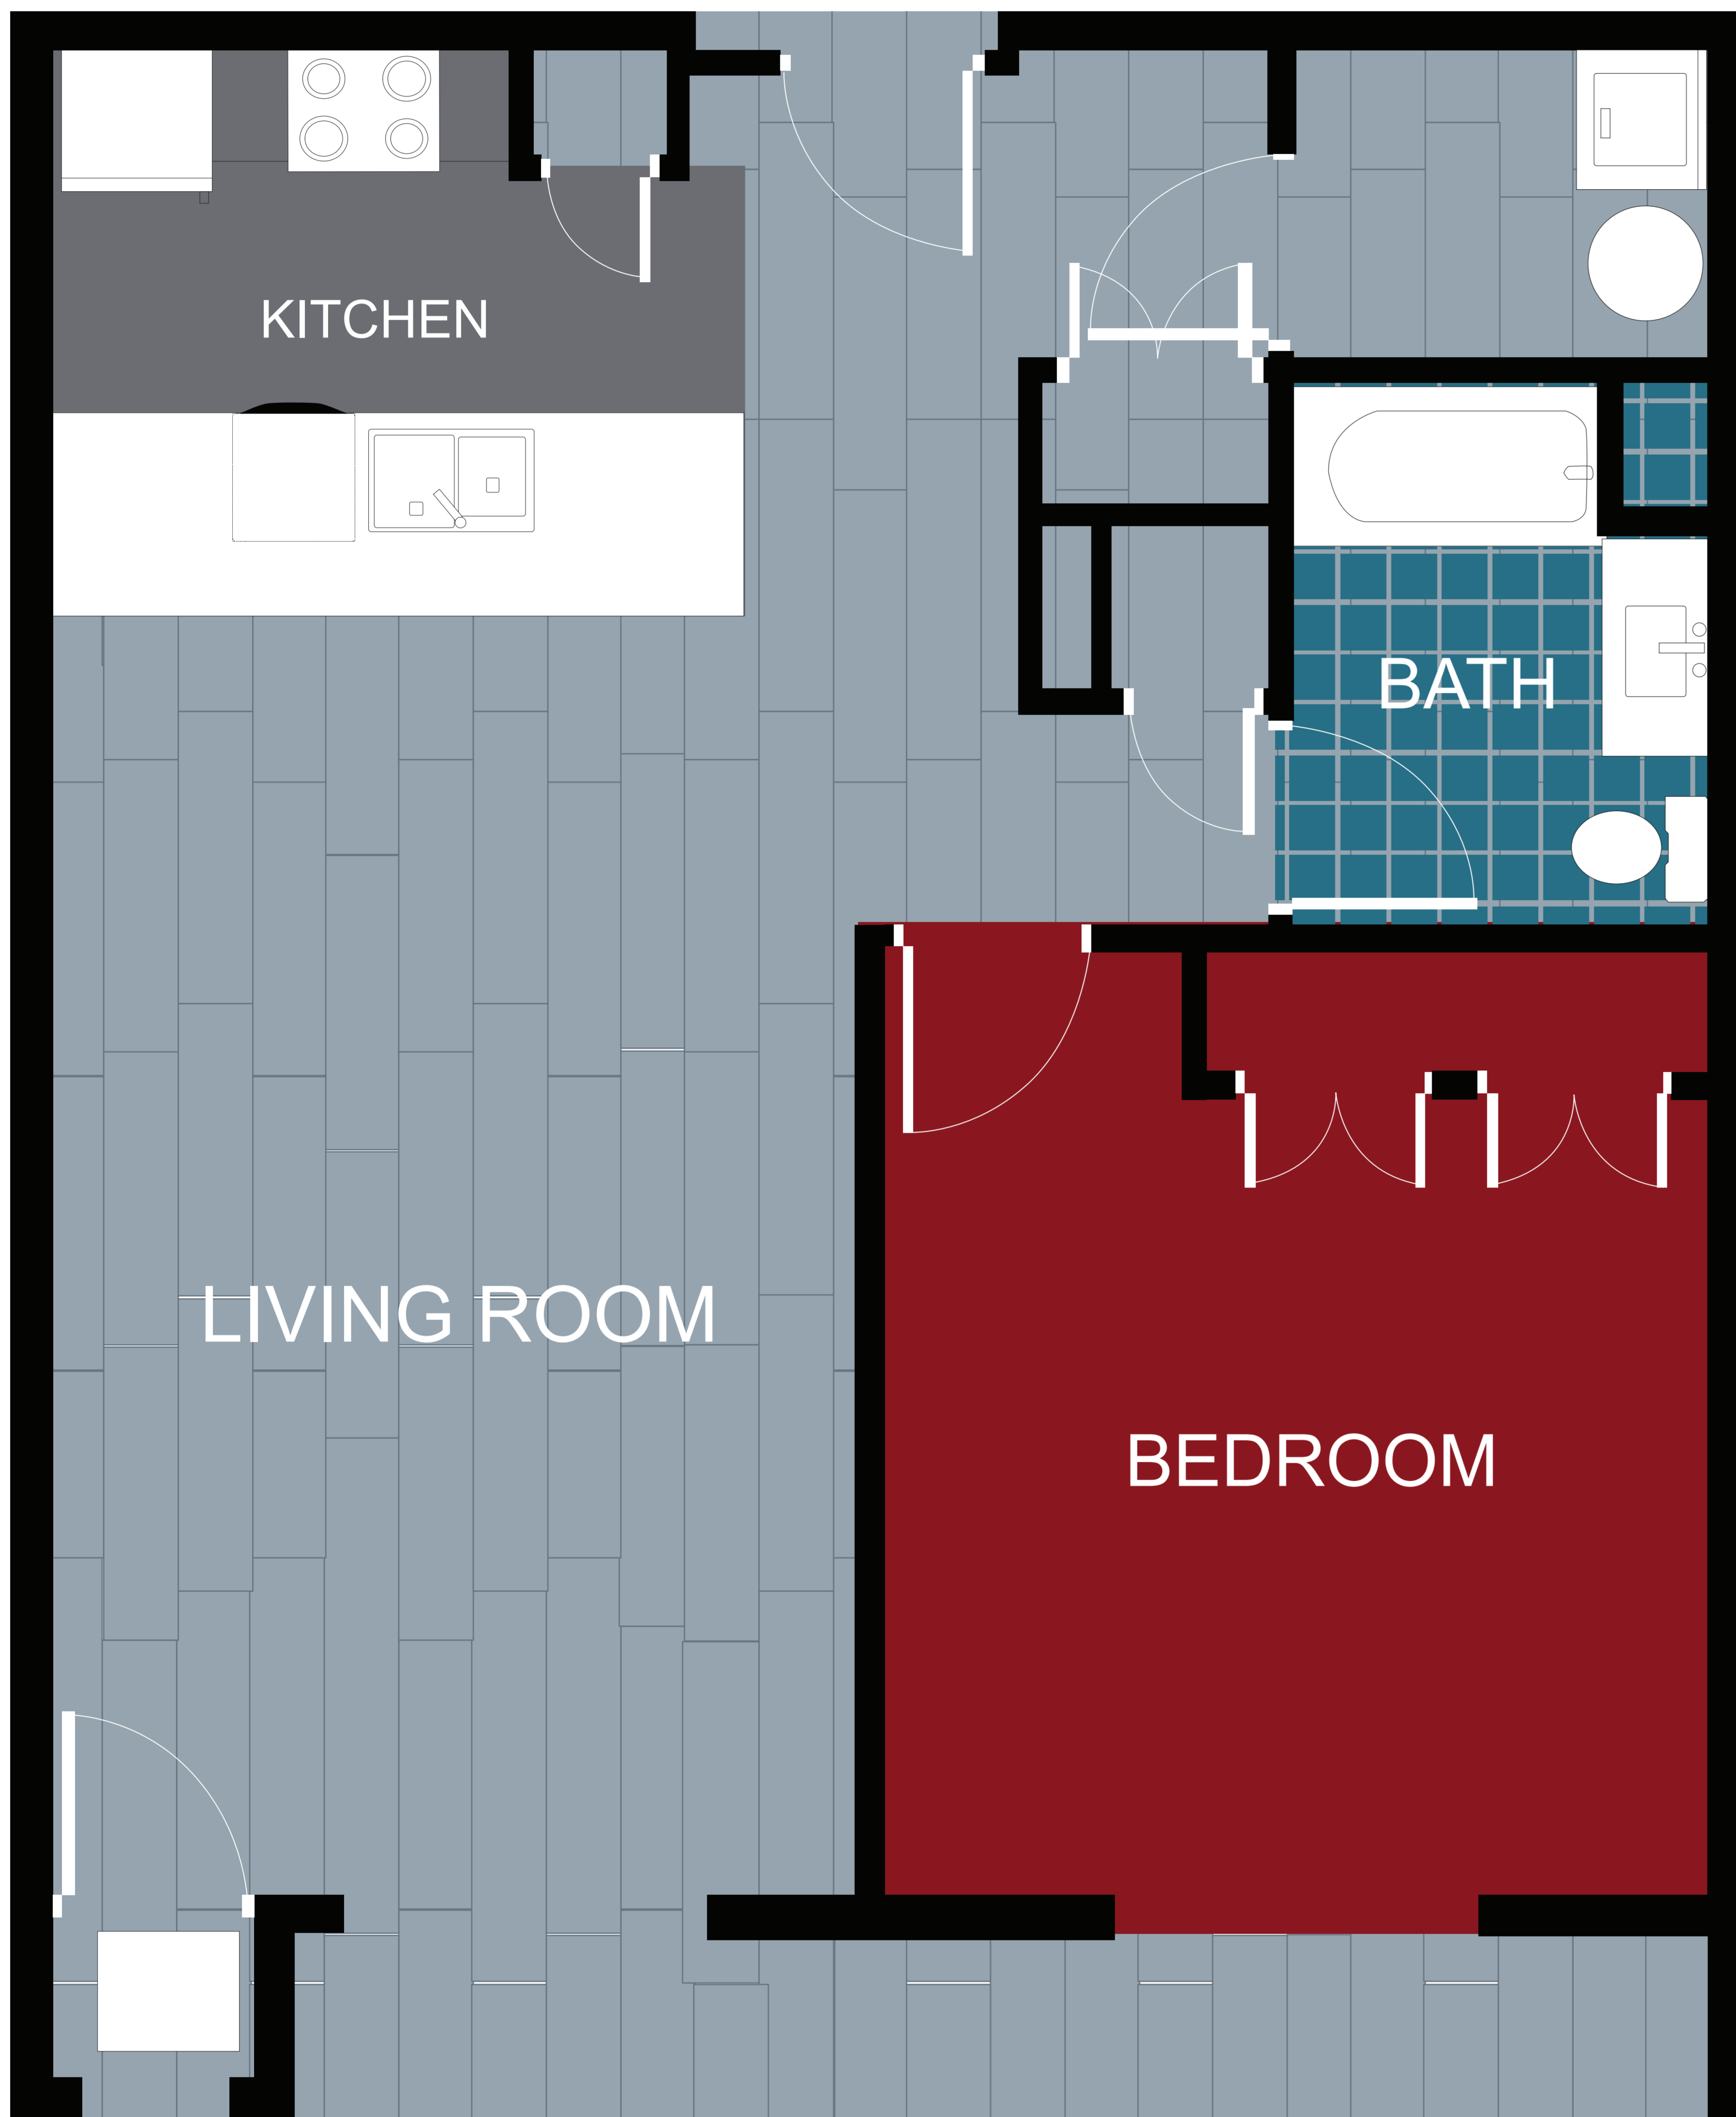

APT: 321/421

DIMENSIONS

- Bedroom
13x13
- Living Area
12x15
- Total Area
845sq.ft

Station House Somerville
44 Veterans Memorial Drive
Somerville, NJ 08876
Phone: 908-879-2000
www.dgmpropertiesnj.com