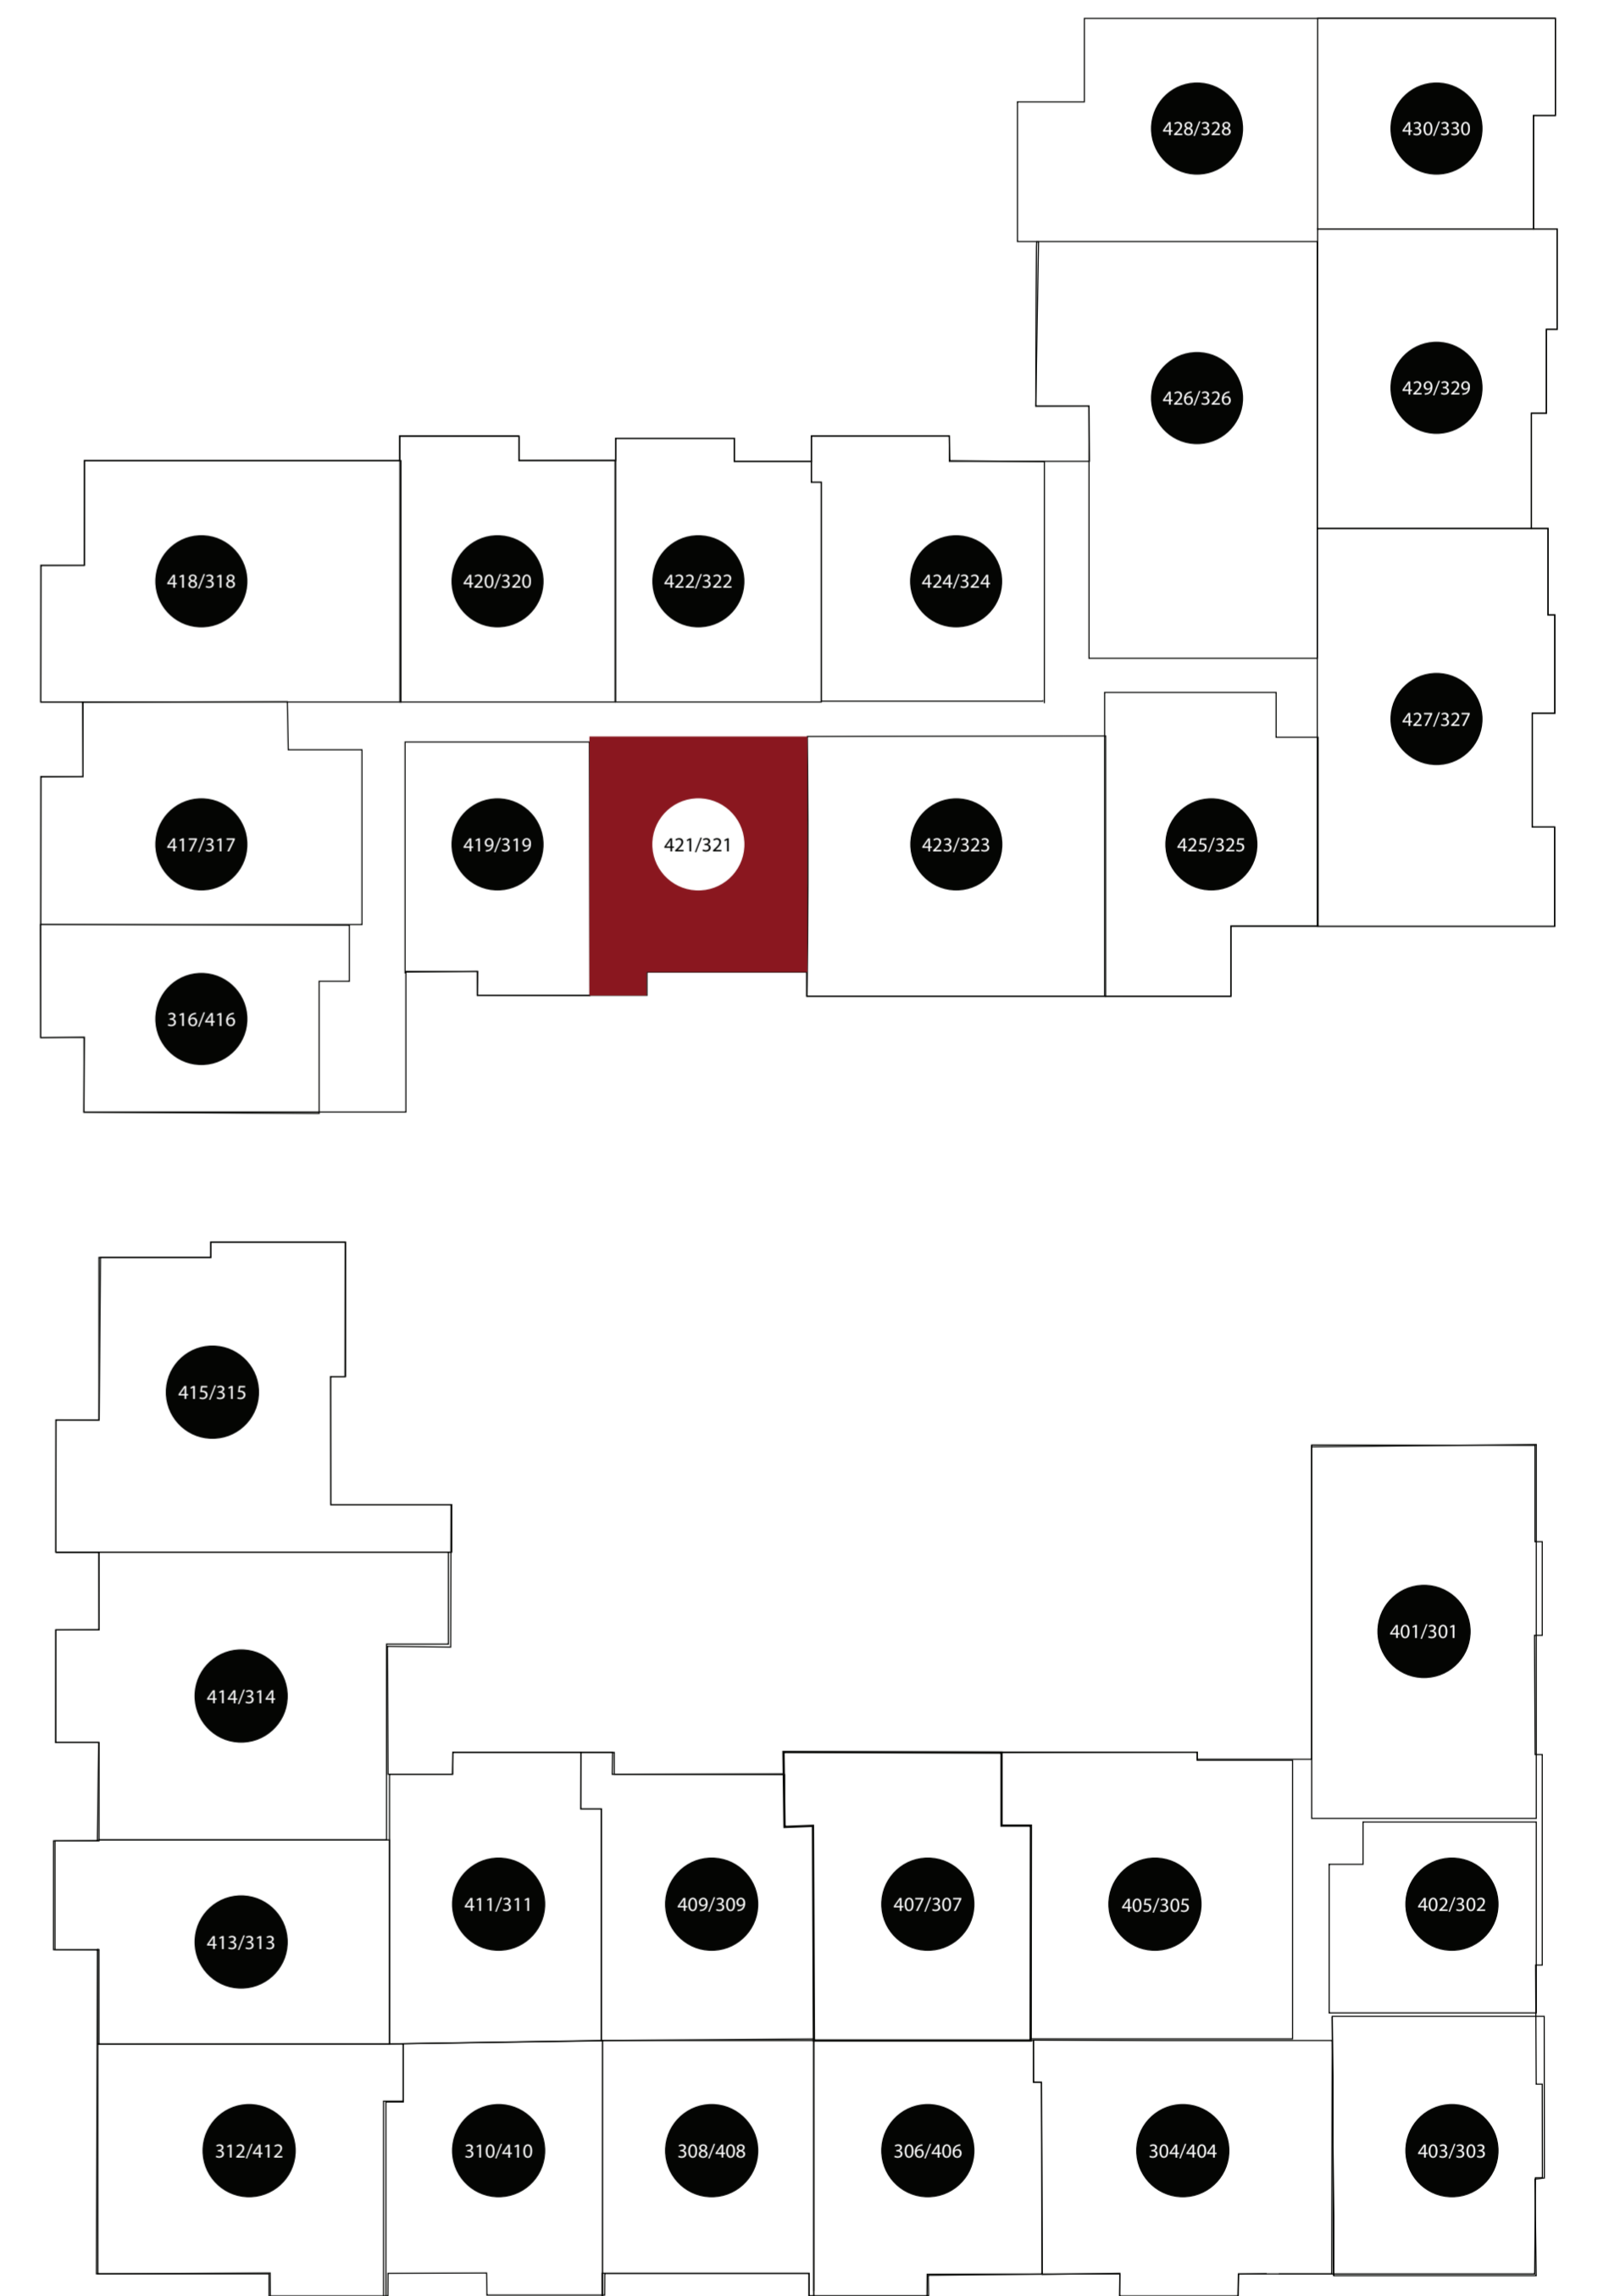

APT: 321/421

DIMENSIONS

- Bedroom
13x13
- Living Area
12x15
- Total Area
845sq.ft

Station House Somerville
44 Veterans Memorial Drive
Somerville, NJ 08876
Phone: 908-879-2000
www.dgmpropertiesnj.com