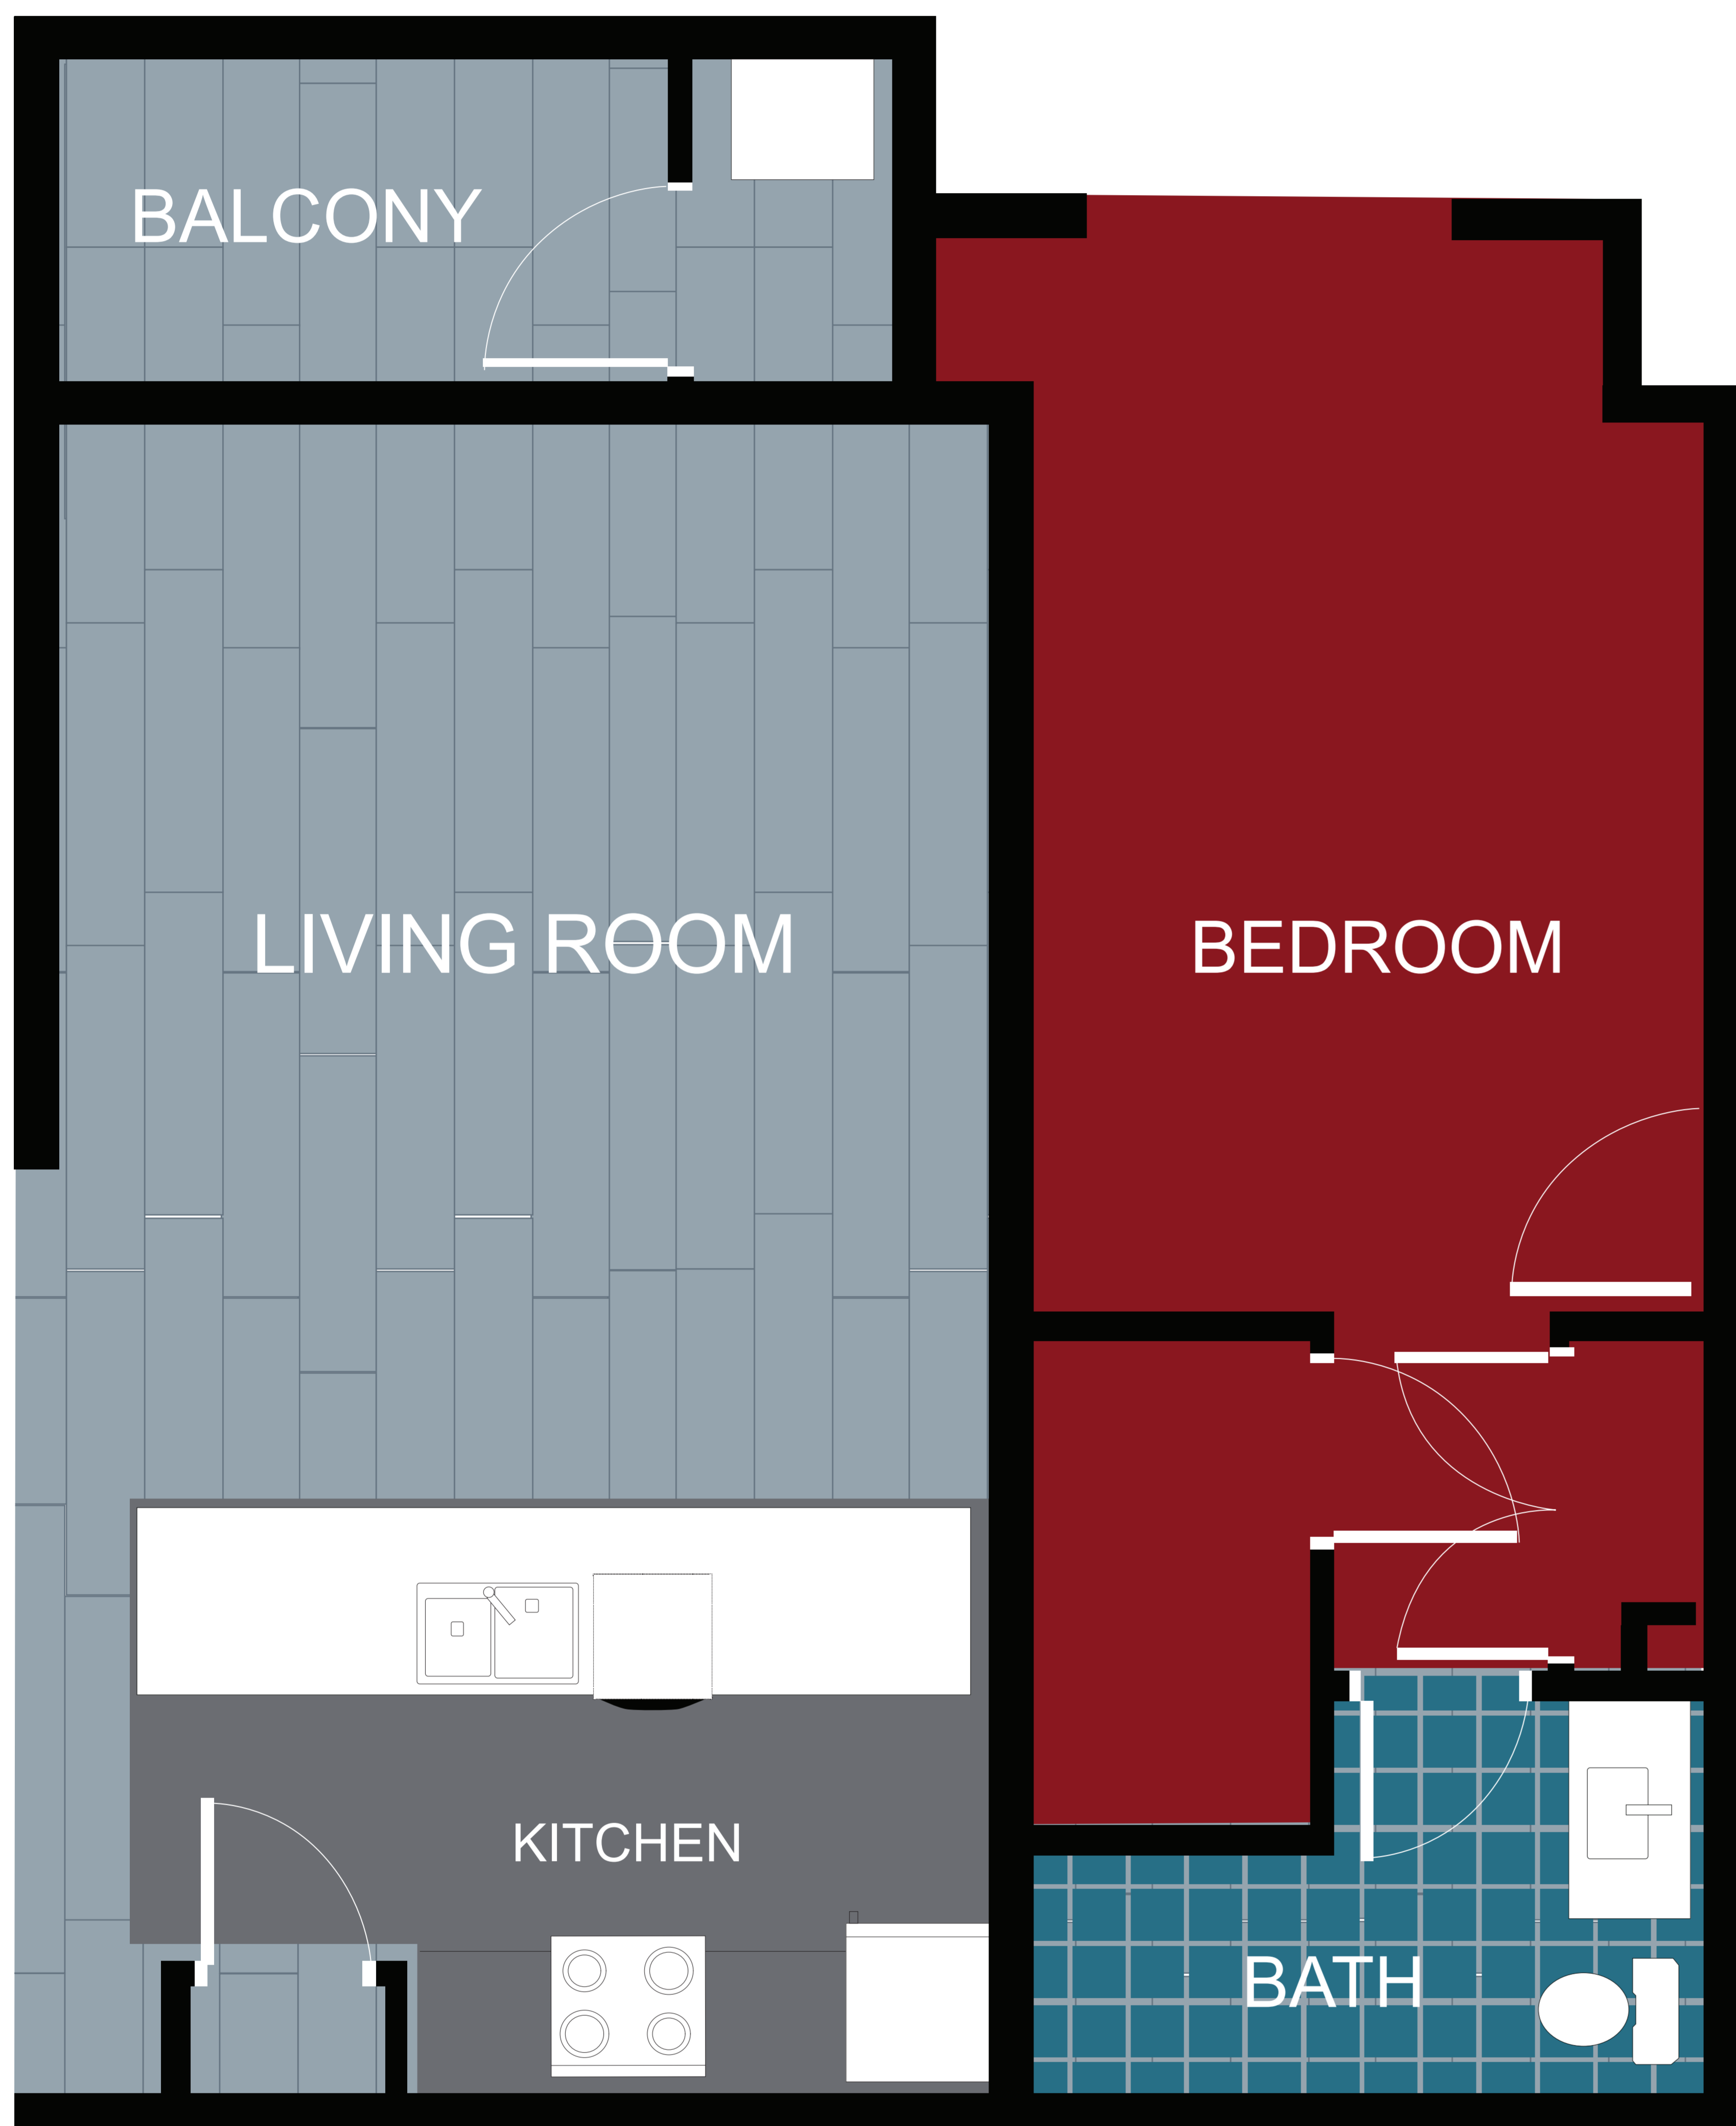

APT: 322/422

DIMENSIONS

- Bedroom
13x13
- Living Area
16x15
- Balcony
75sq.ft
- Total Area
863sq.ft

Station House Somerville
44 Veterans Memorial Drive
Somerville, NJ 08876
Phone: 908-879-2000
www.dgmpropertiesnj.com