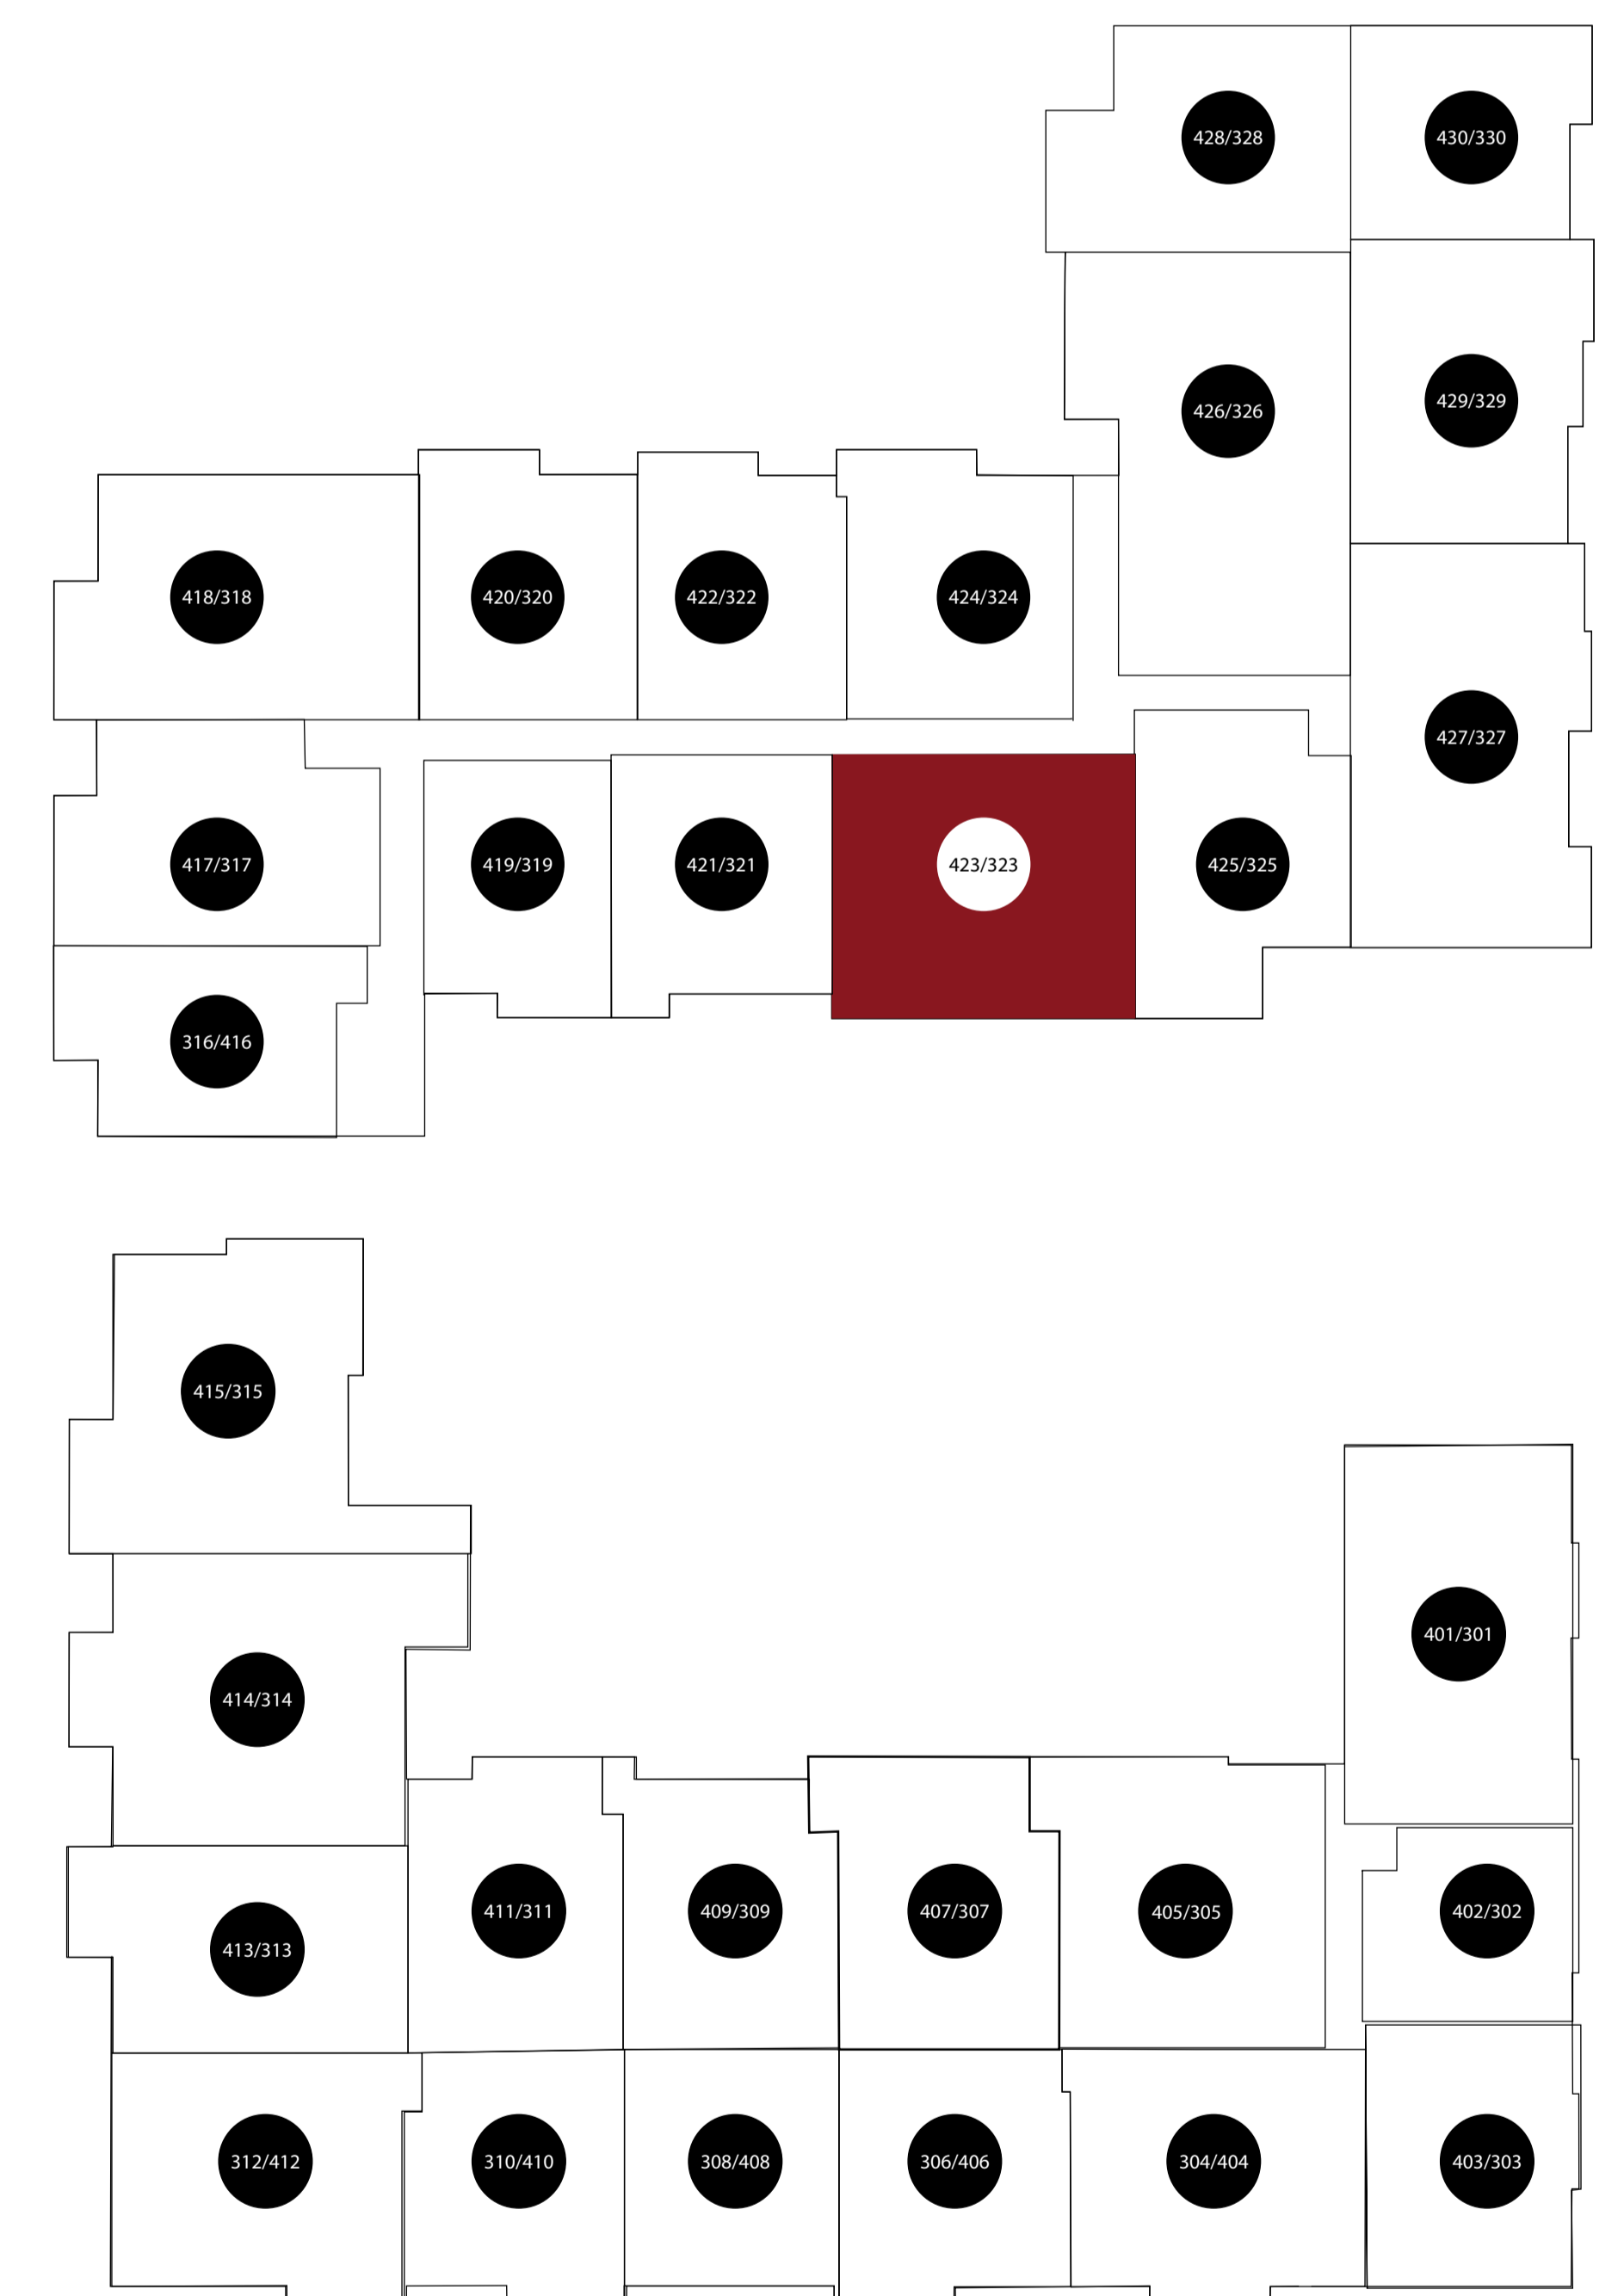

APT: 323/423

DIMENSIONS	
●	Bedroom 13x11
●	Living Area 15x15
●	Study/Office 85sq.ft
●	Total Area 898sq.ft

Station House Somerville
44 Veterans Memorial Drive
Somerville, NJ 08876
Phone: 908-879-2000
www.dgmpropertiesnj.com