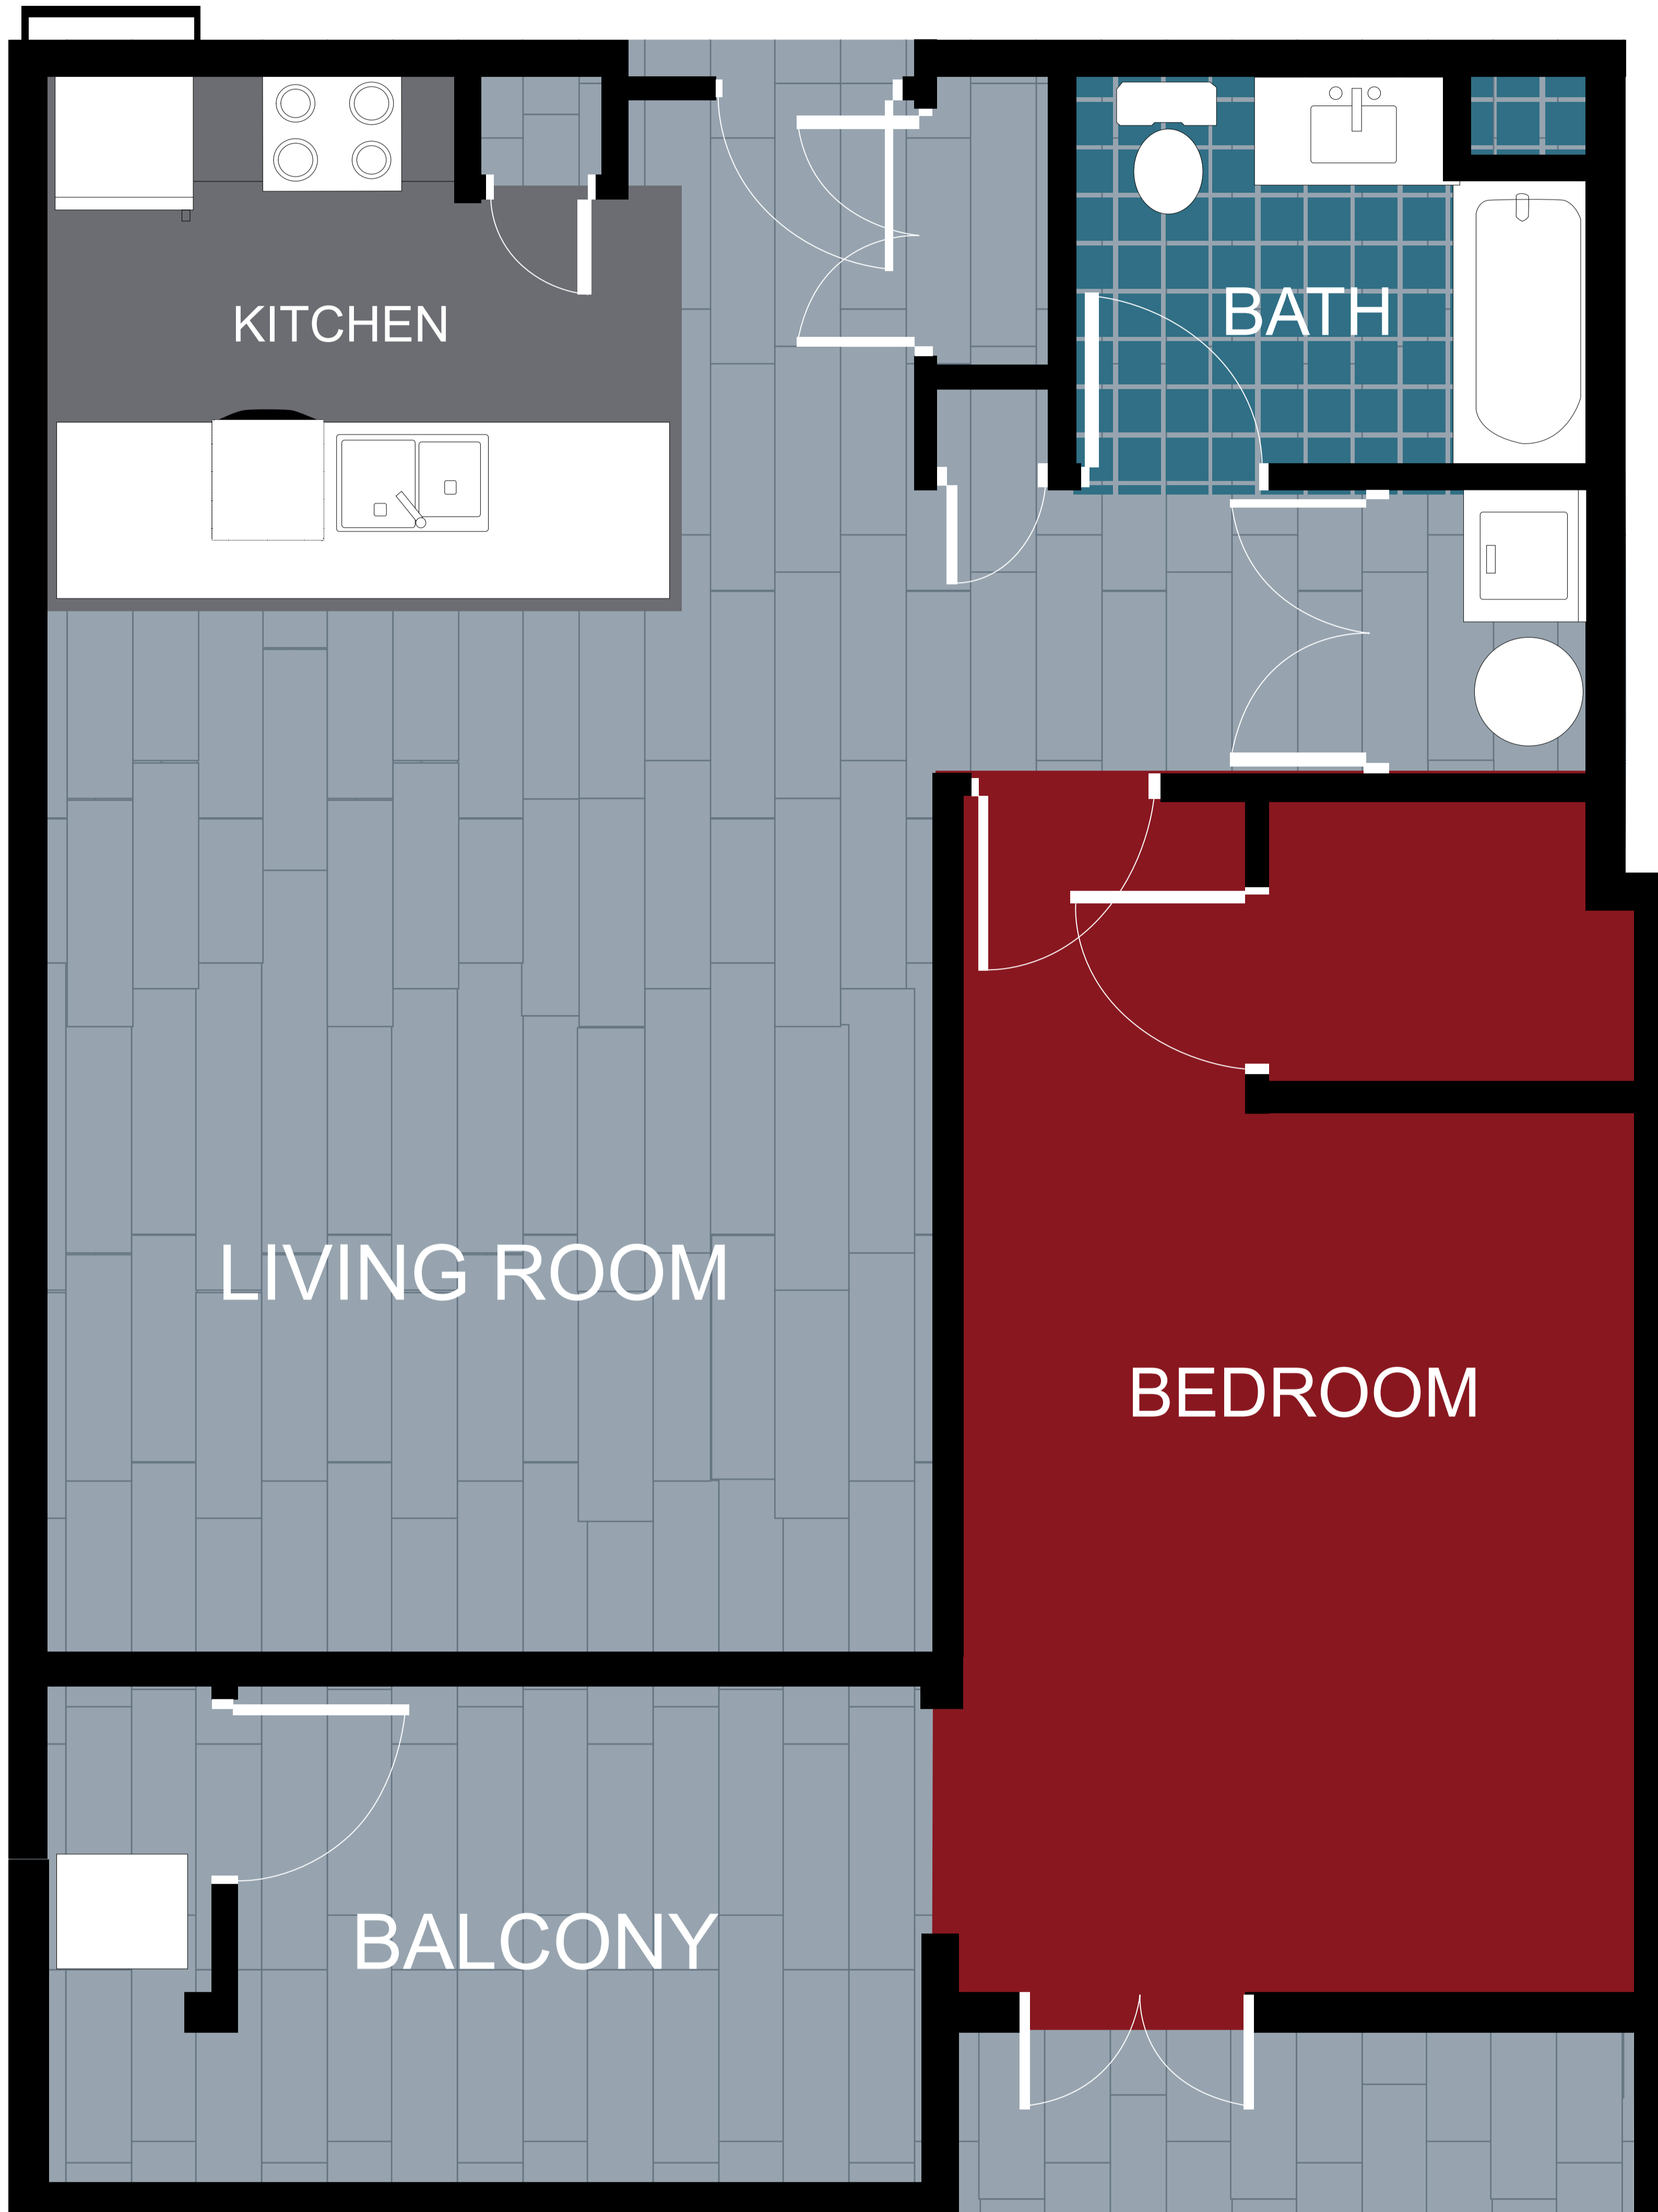

APT: 323/423

DIMENSIONS	
●	Bedroom 13x11
●	Living Area 15x15
●	Study/Office 85sq.ft
●	Total Area 898sq.ft

Station House Somerville
44 Veterans Memorial Drive
Somerville, NJ 08876
Phone: 908-879-2000
www.dgmpropertiesnj.com