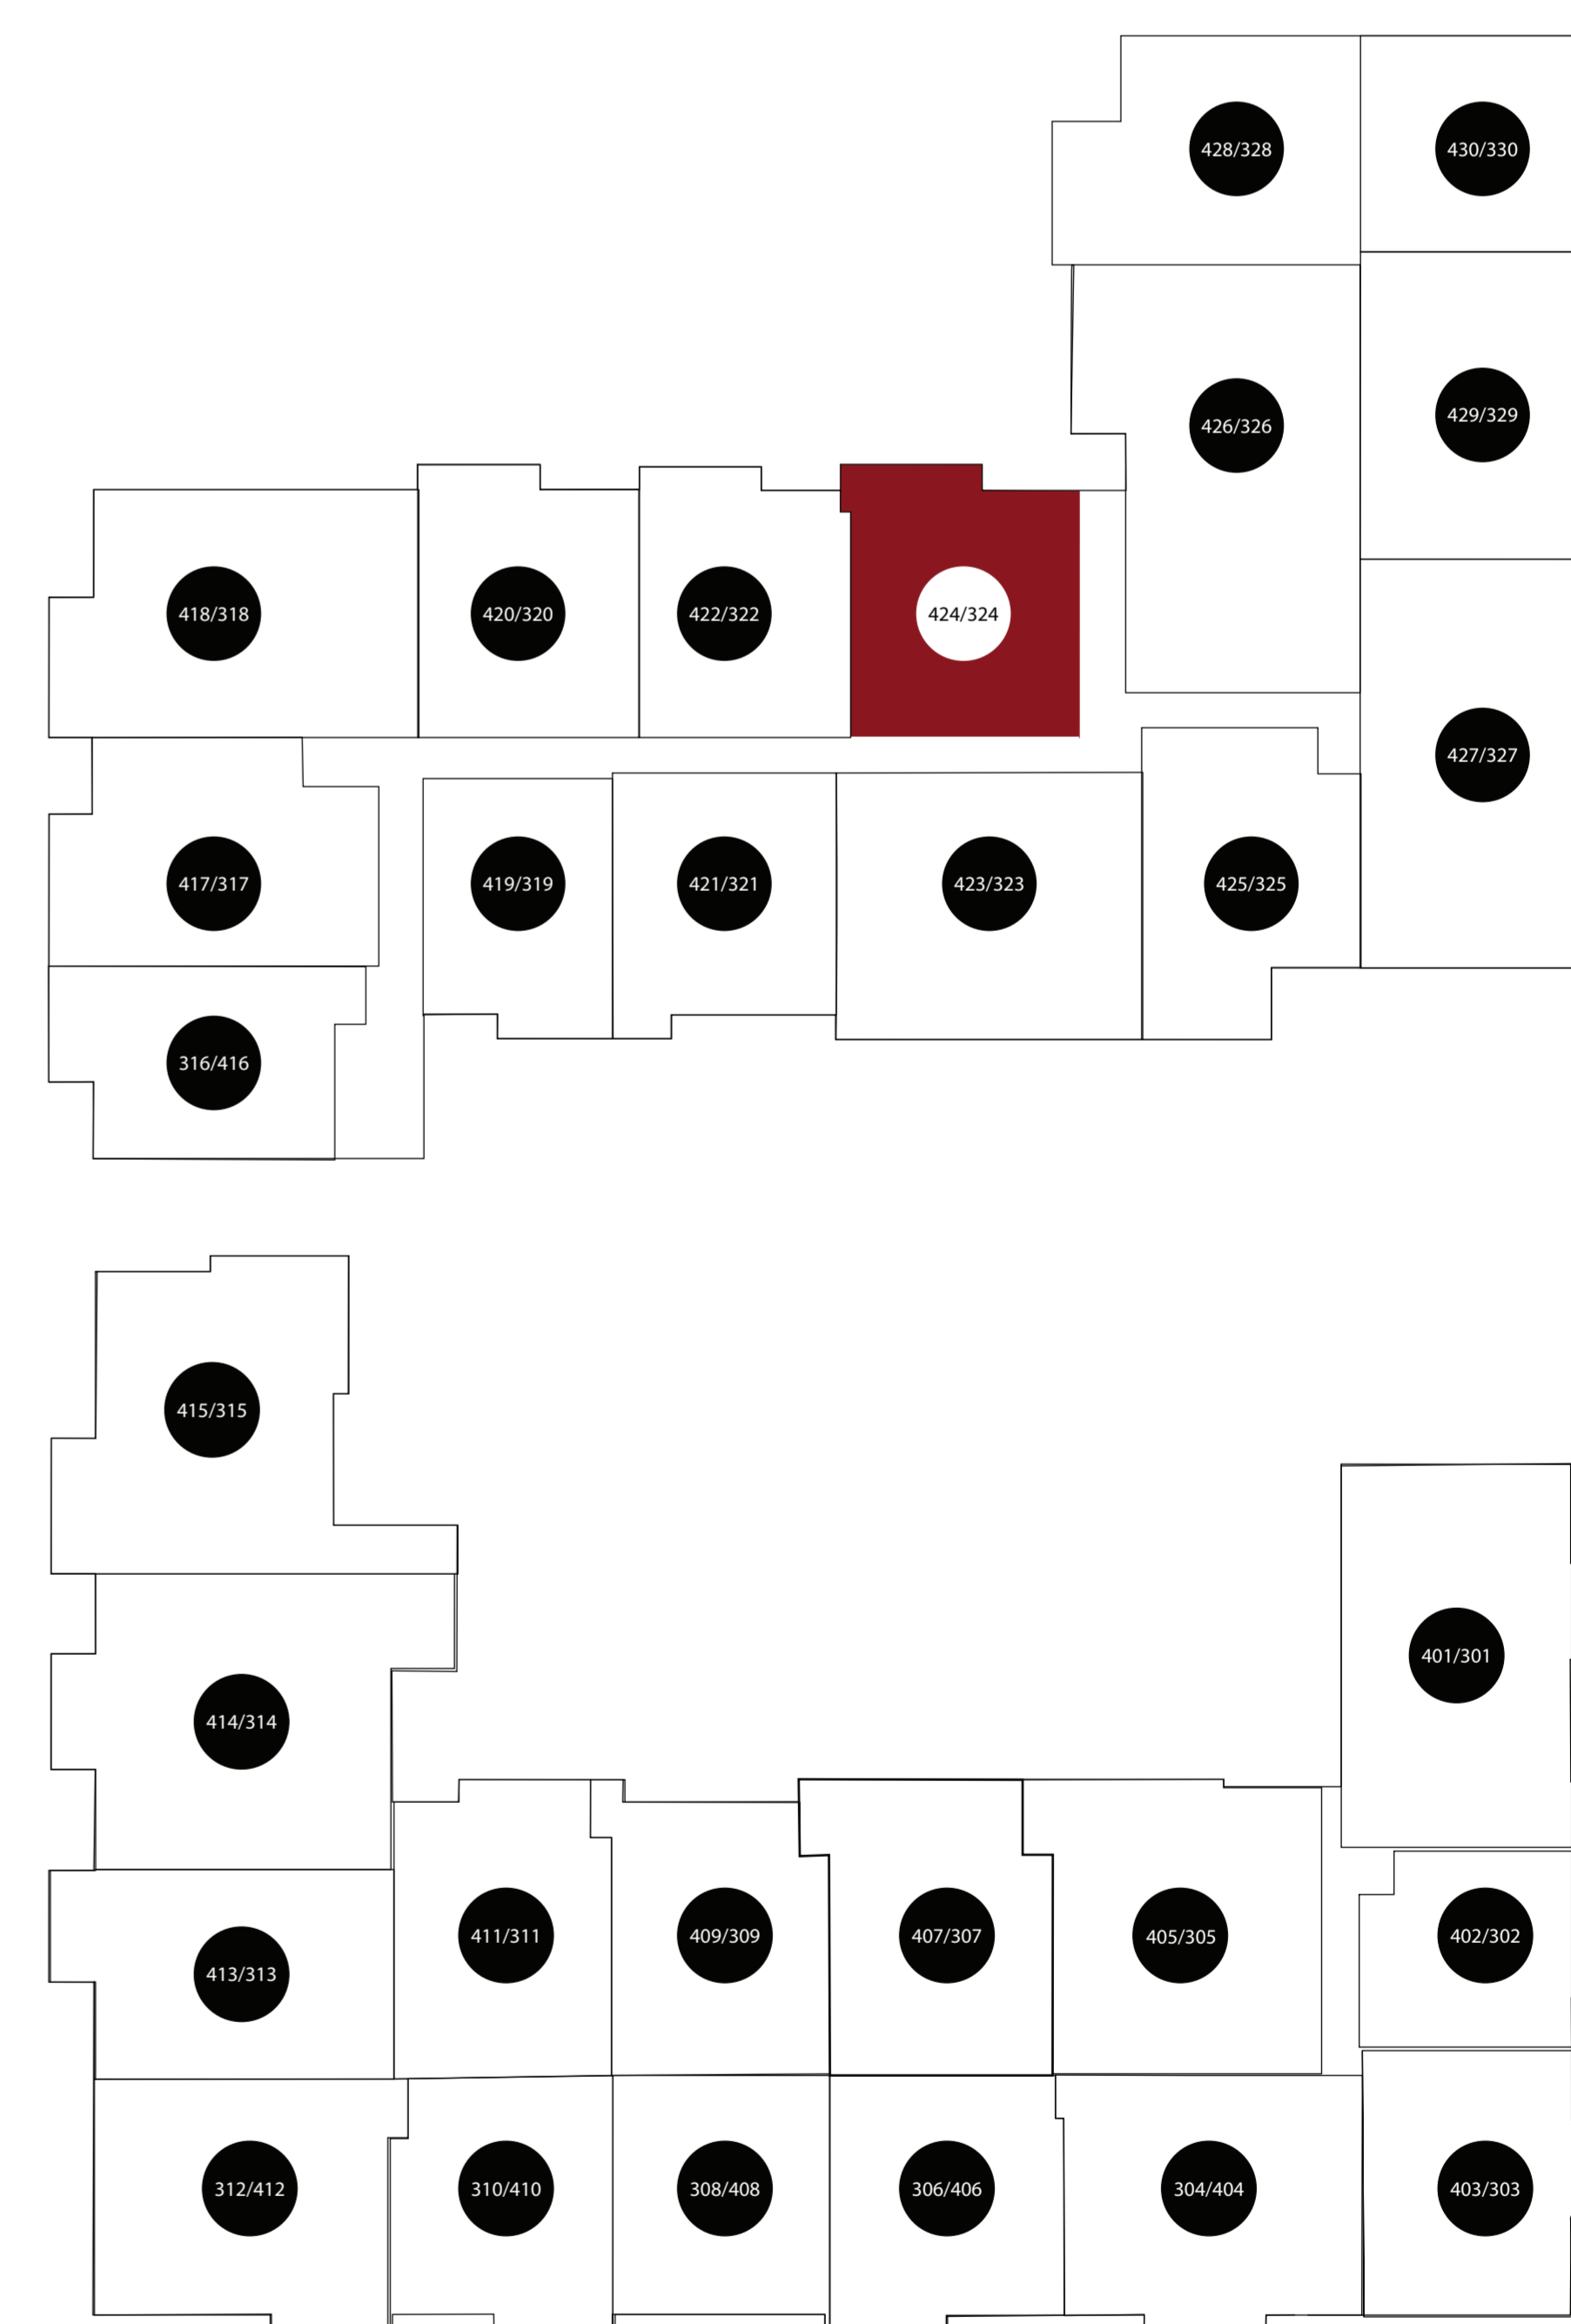

APT: 324/424

DIMENSIONS

- Bedroom 17x11
- 2nd Bedroom 11x14
- Living Area 17x14
- Balcony 90sq.ft
- Total Area 1185sq.ft

Station House Somerville
44 Veterans Memorial Drive
Somerville, NJ 08876
Phone: 908-879-2000
www.dgmpropertiesnj.com