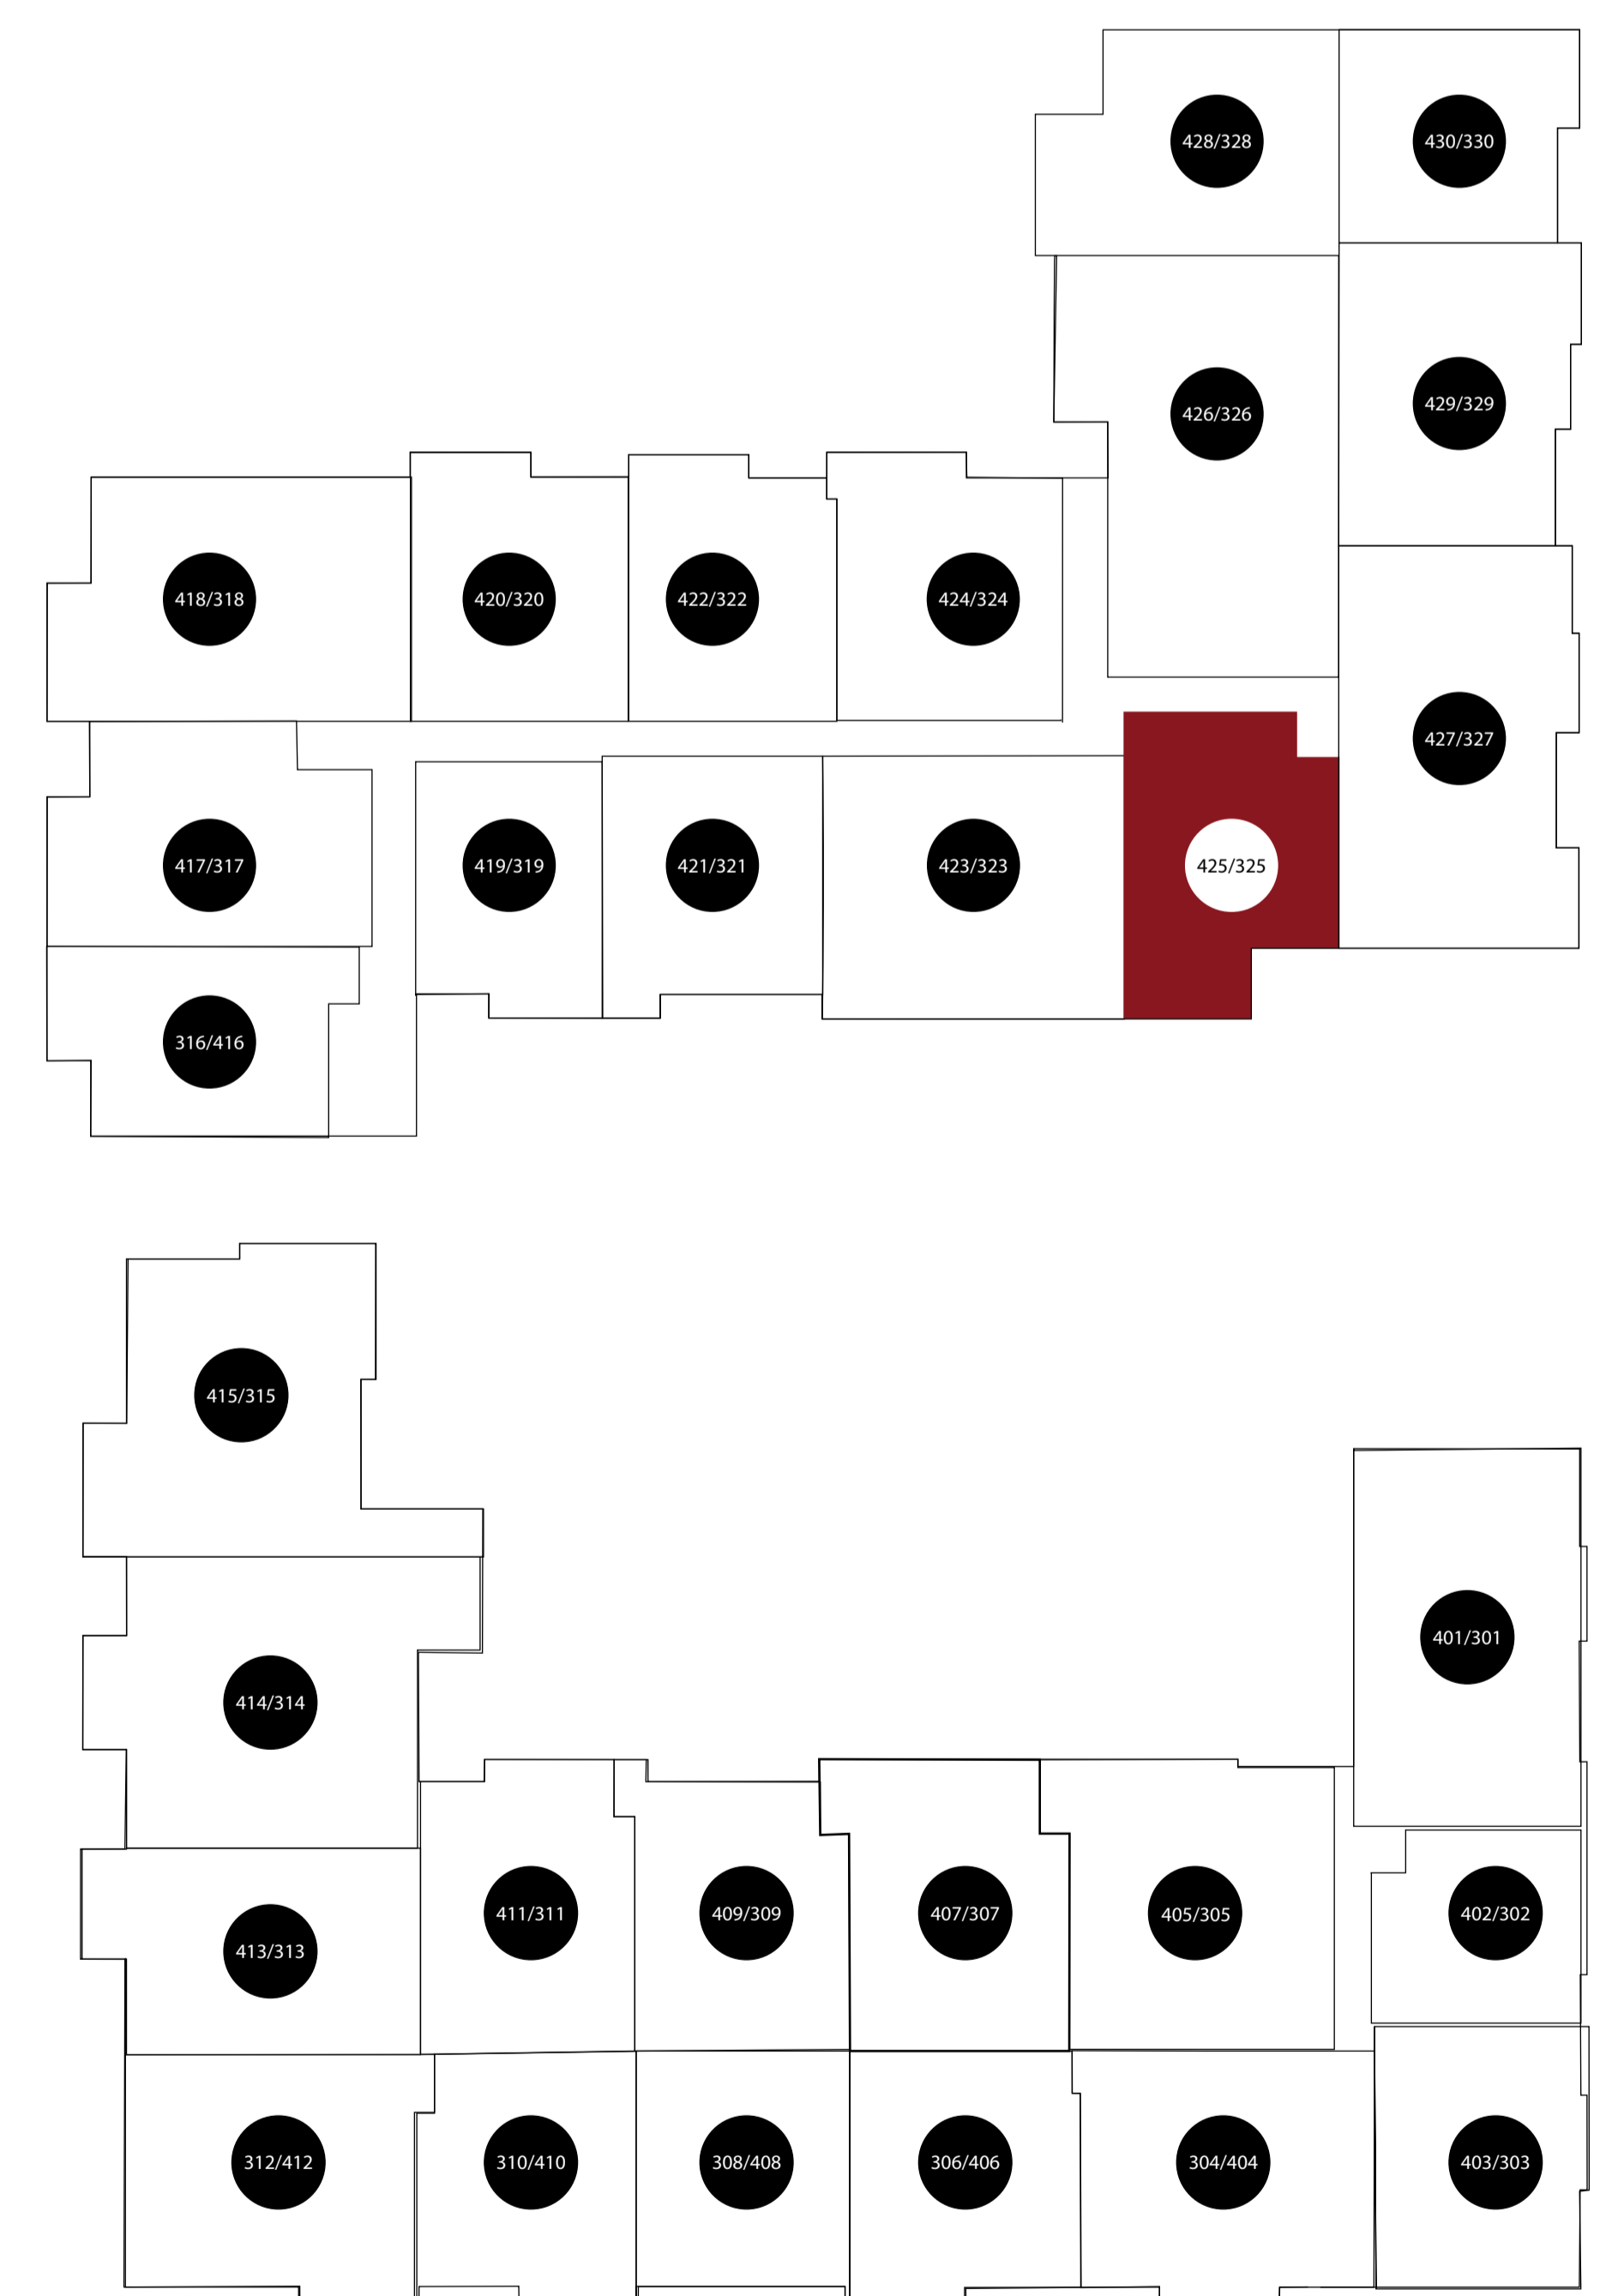

APT: 325/425

DIMENSIONS	
●	Bedroom 16x11
●	2nd Bedroom 14x12
●	Living Area 20x14
●	Study/Office 9x11
●	Balcony 90sq.ft
●	Total Area 1336sq.ft

Station House Somerville
 44 Veterans Memorial Drive
 Somerville, NJ 08876
 Phone: 908-879-2000
www.dgmpropertiesnj.com