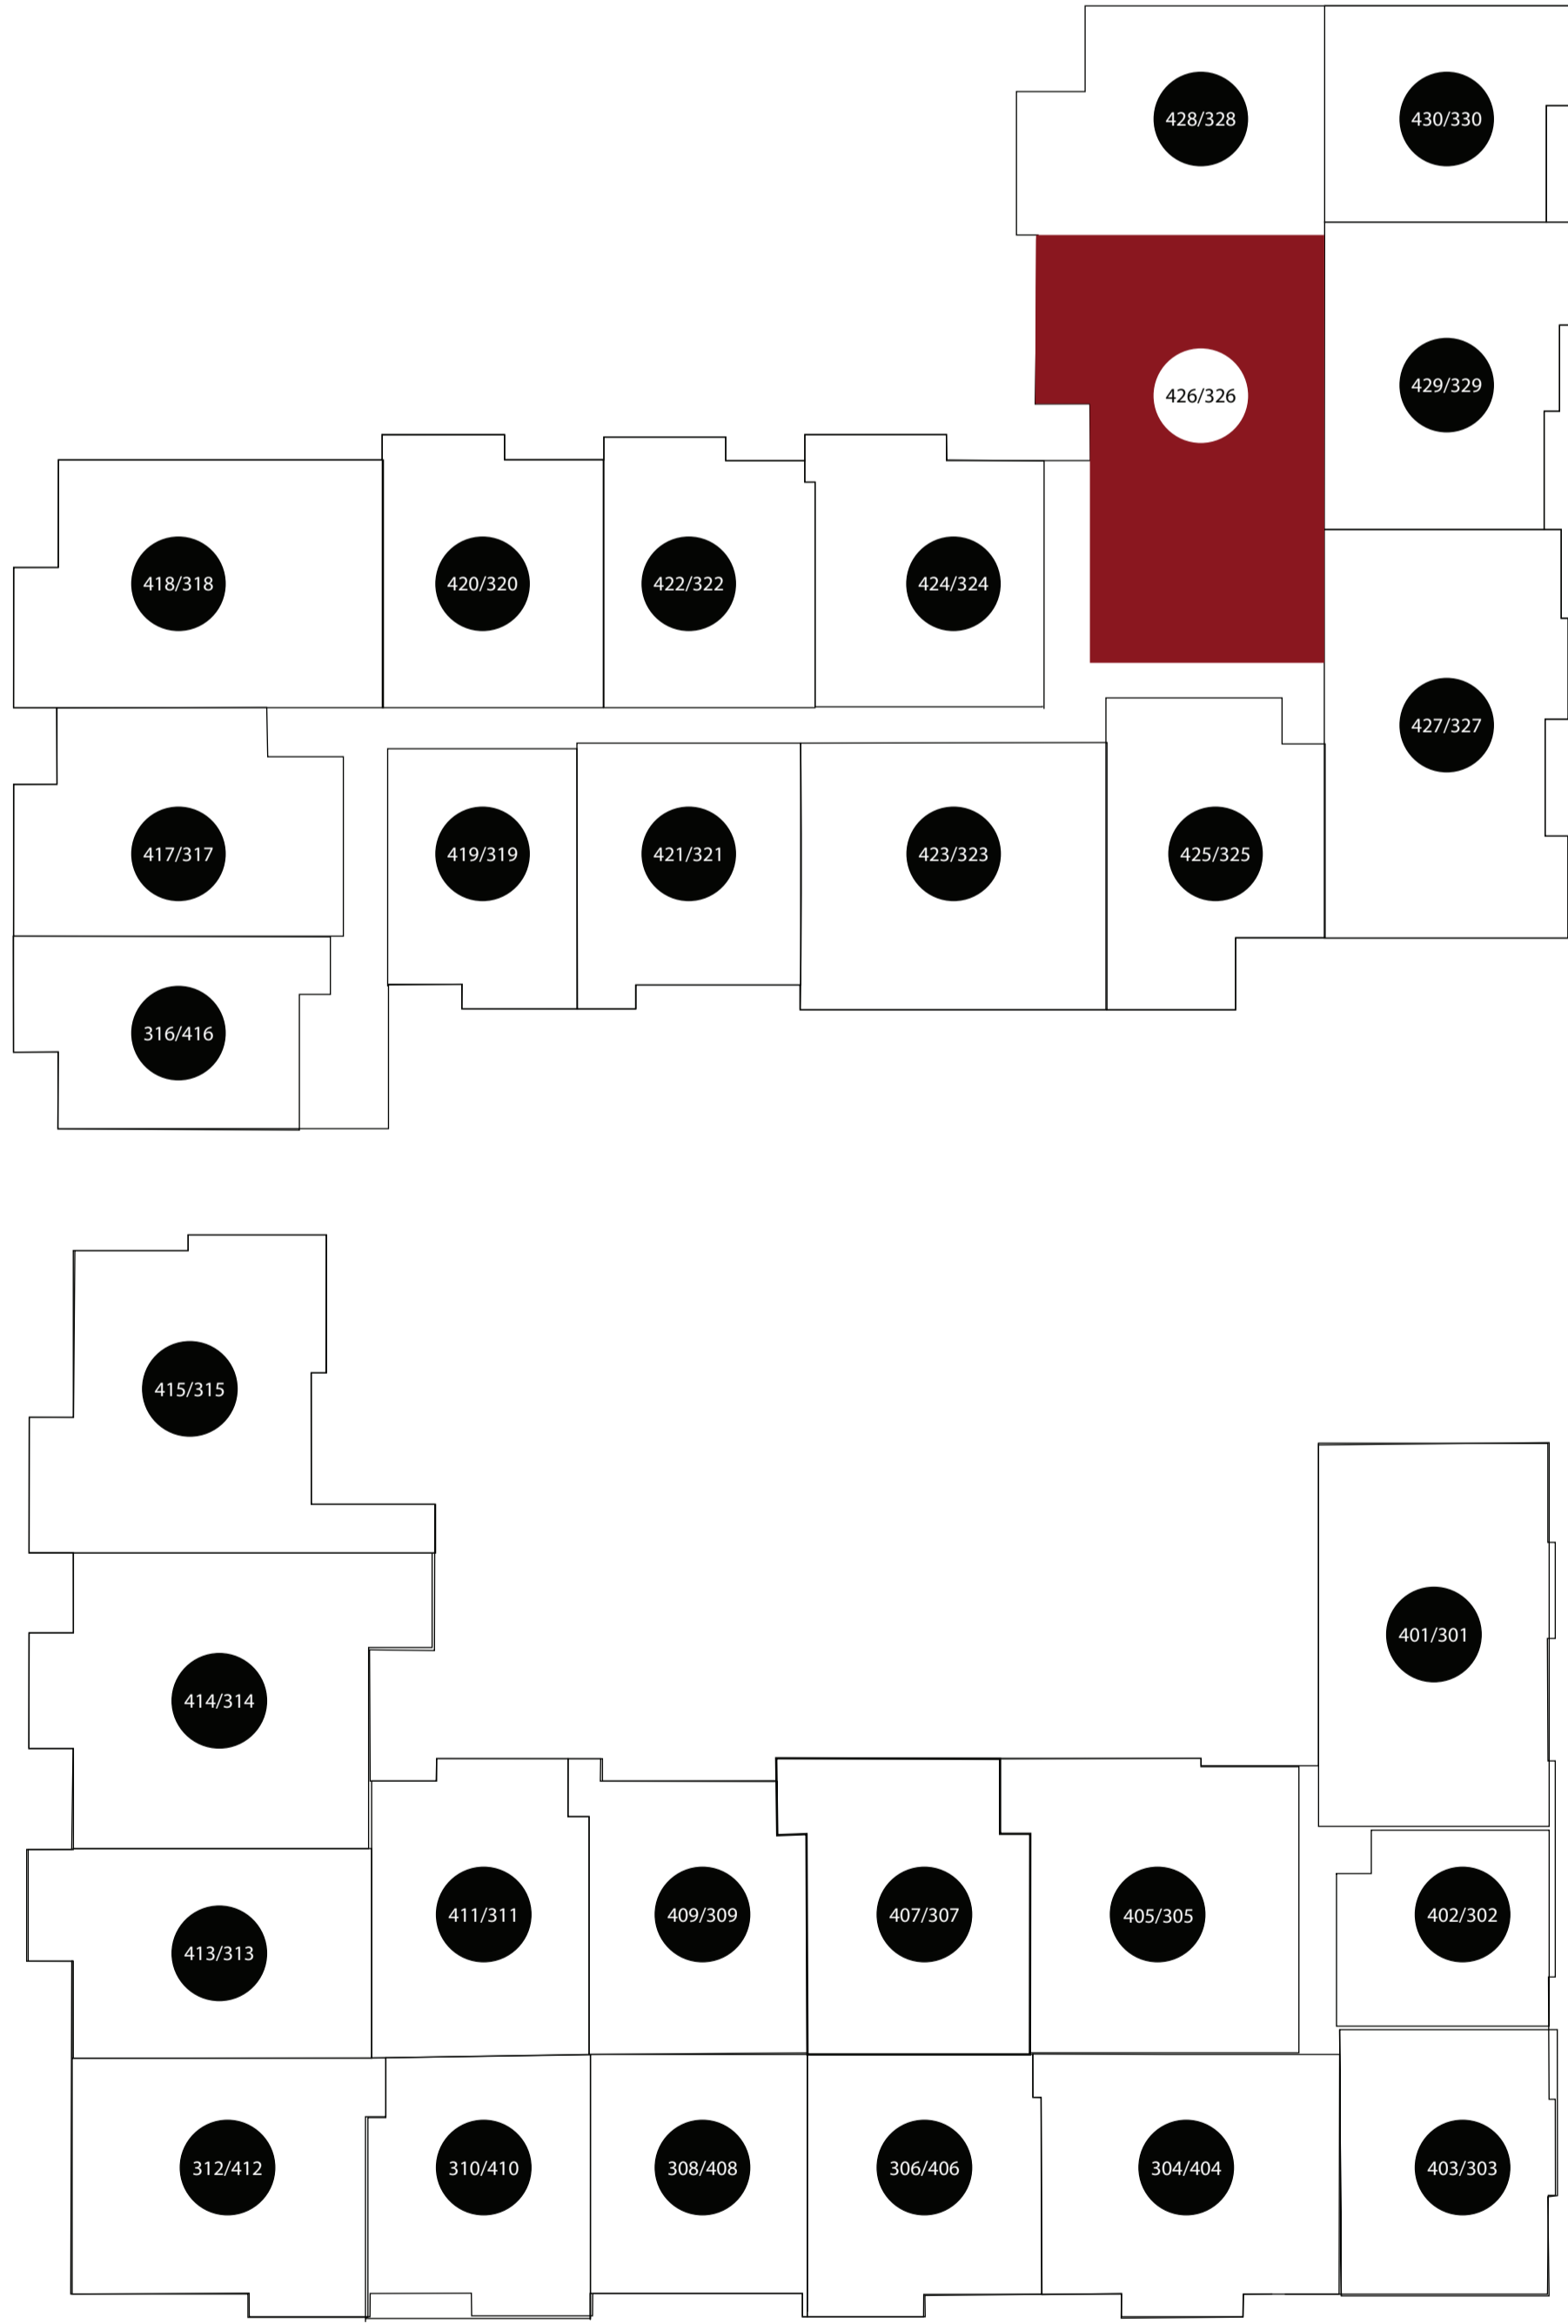

APT: 326/426

DIMENSIONS

- Living Area
14x15
- Total Area
750sq.ft

Station House Somerville
44 Veterans Memorial Drive
Somerville, NJ 08876
Phone: 908-879-2000
www.dgmpropertiesnj.com

DISCLAIMER: Floor plans are for marketing/illustrative purposes only and are not to scale. Actual square footage, dimensions and features may vary.