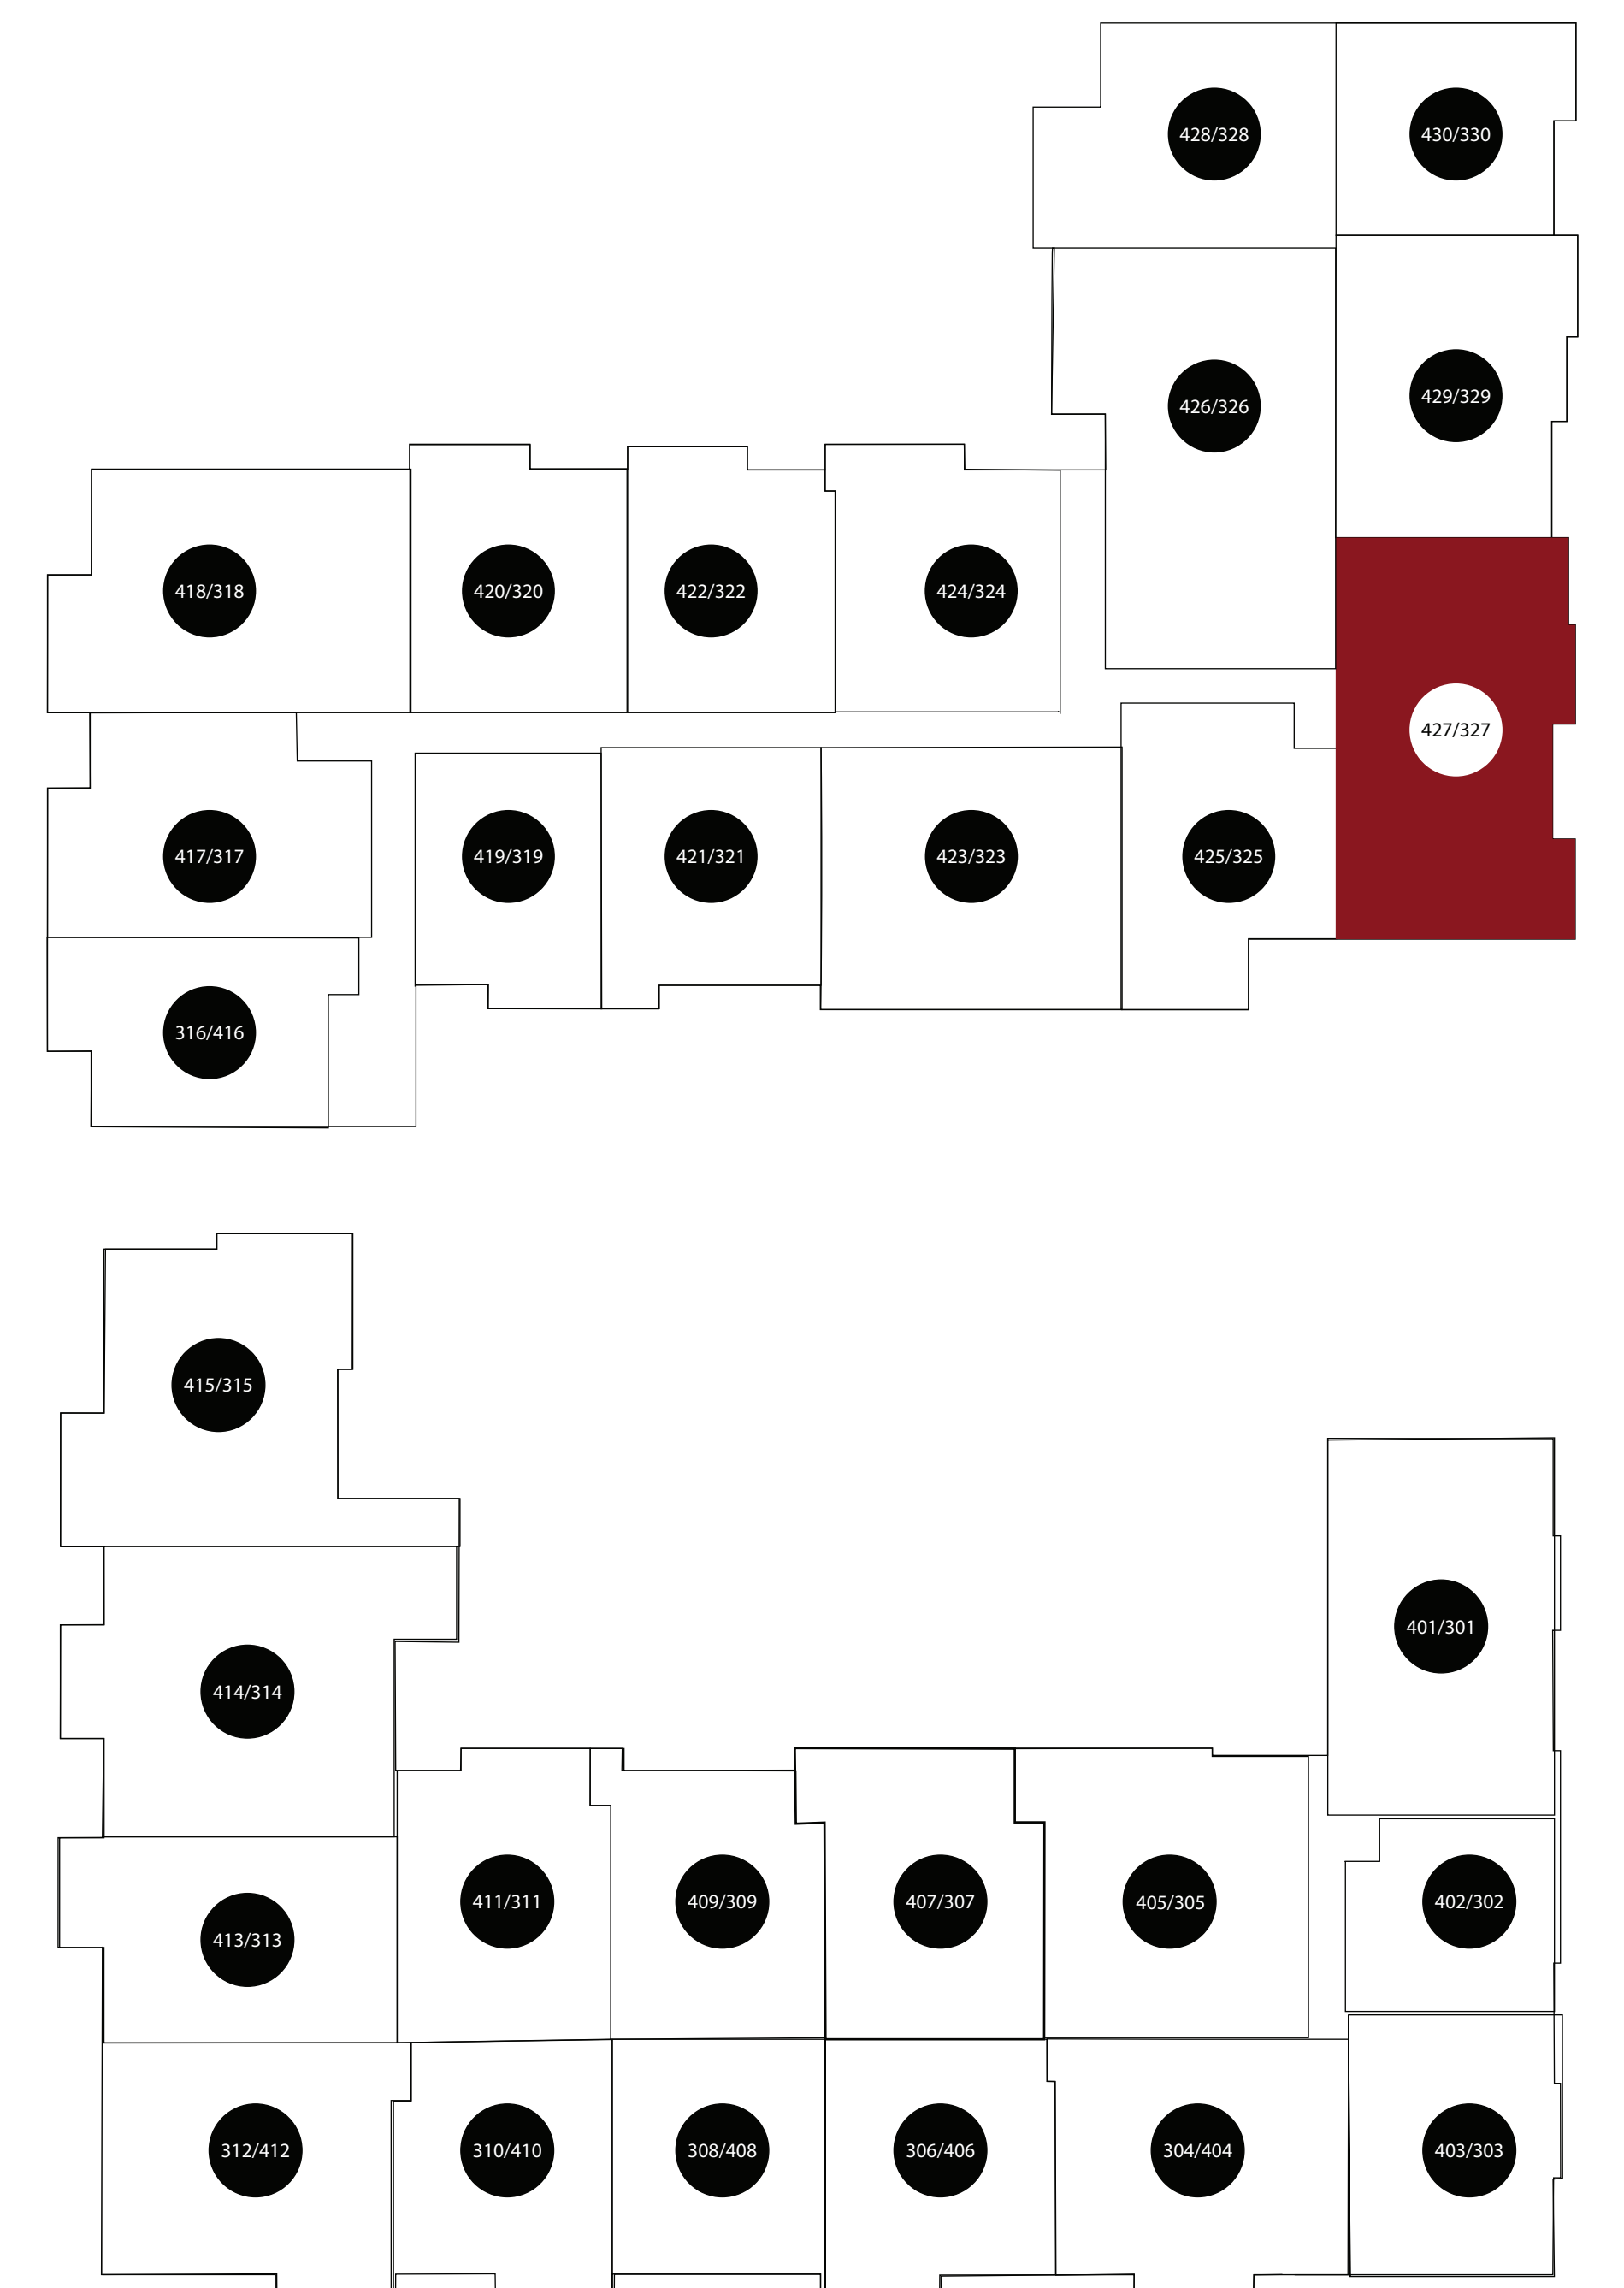

APT: 327/427

| DIMENSIONS | |
|---------------|-----------|
| ● Bedroom | 11x17 |
| ● 2nd Bedroom | 11x13 |
| ● Living Area | 15x17 |
| ● Balcony | 90sq.ft |
| ● Total Area | 1199sq.ft |

Station House Somerville
44 Veterans Memorial Drive
Somerville, NJ 08876
Phone: 908-879-2000
www.dgmpropertiesnj.com