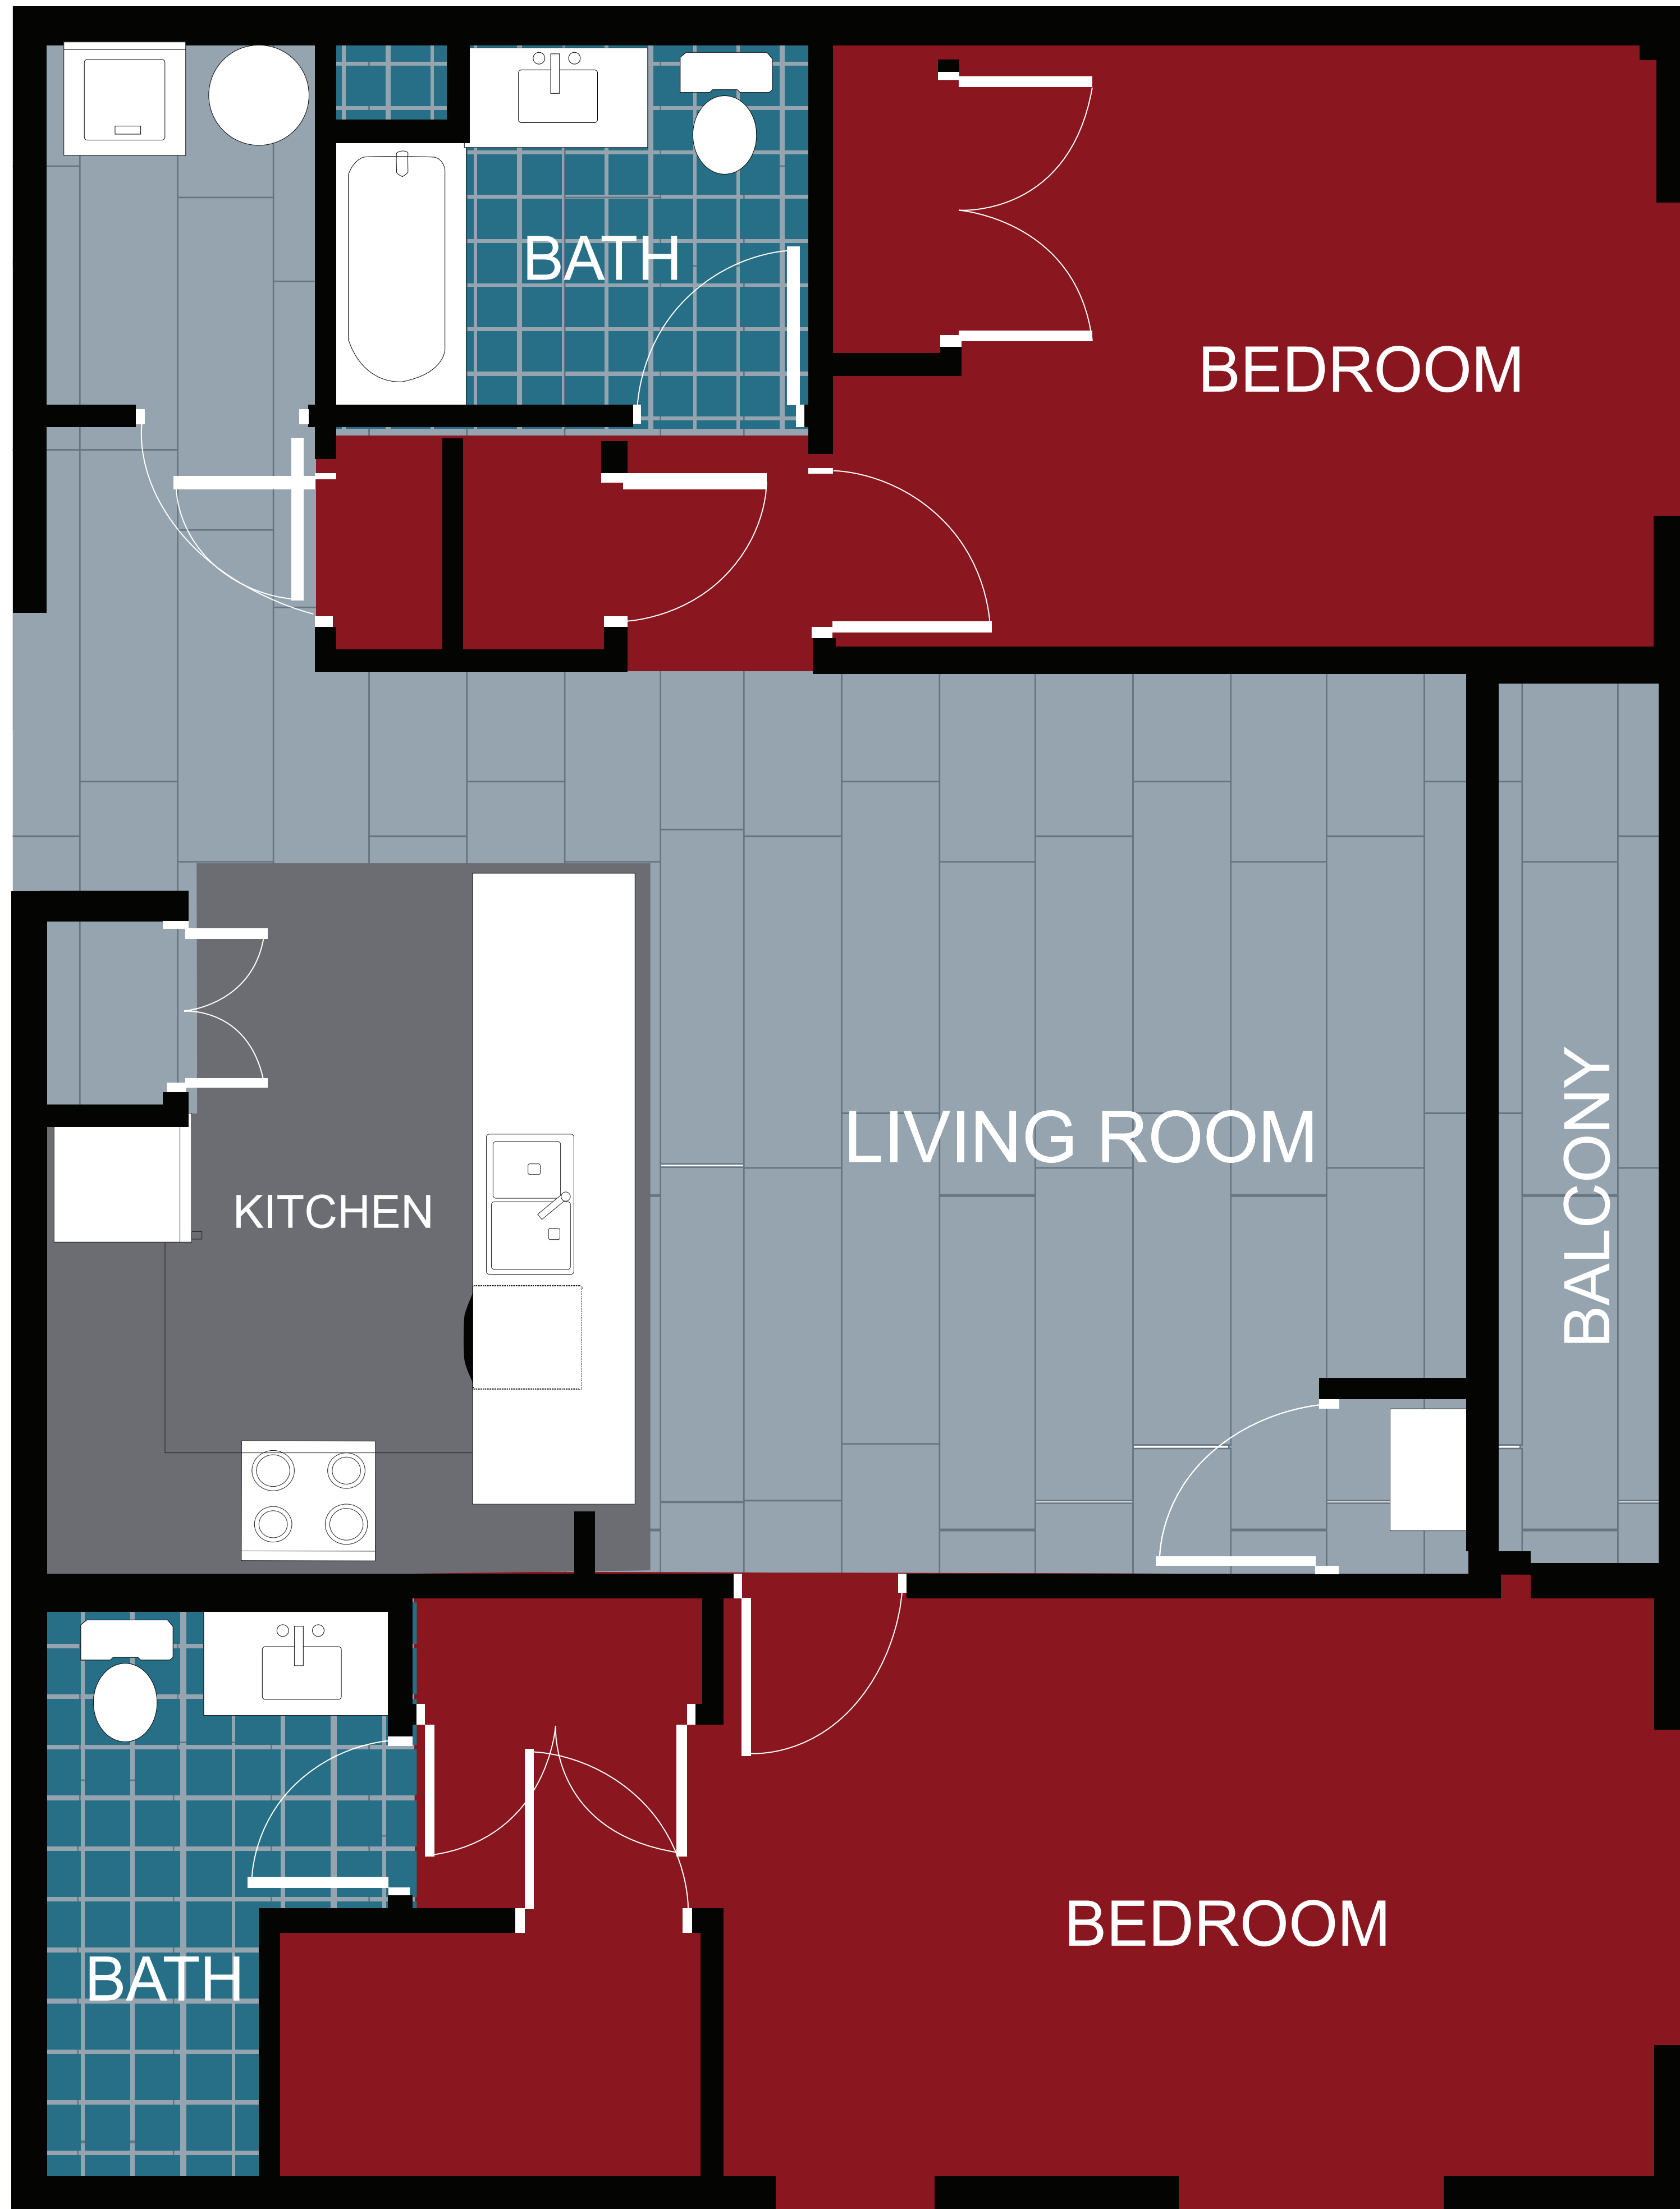

APT: 327/427

| DIMENSIONS | |
|---------------|-----------|
| ● Bedroom | 11x17 |
| ● 2nd Bedroom | 11x13 |
| ● Living Area | 15x17 |
| ● Balcony | 90sq.ft |
| ● Total Area | 1199sq.ft |

Station House Somerville
44 Veterans Memorial Drive
Somerville, NJ 08876
Phone: 908-879-2000
www.dgmpropertiesnj.com