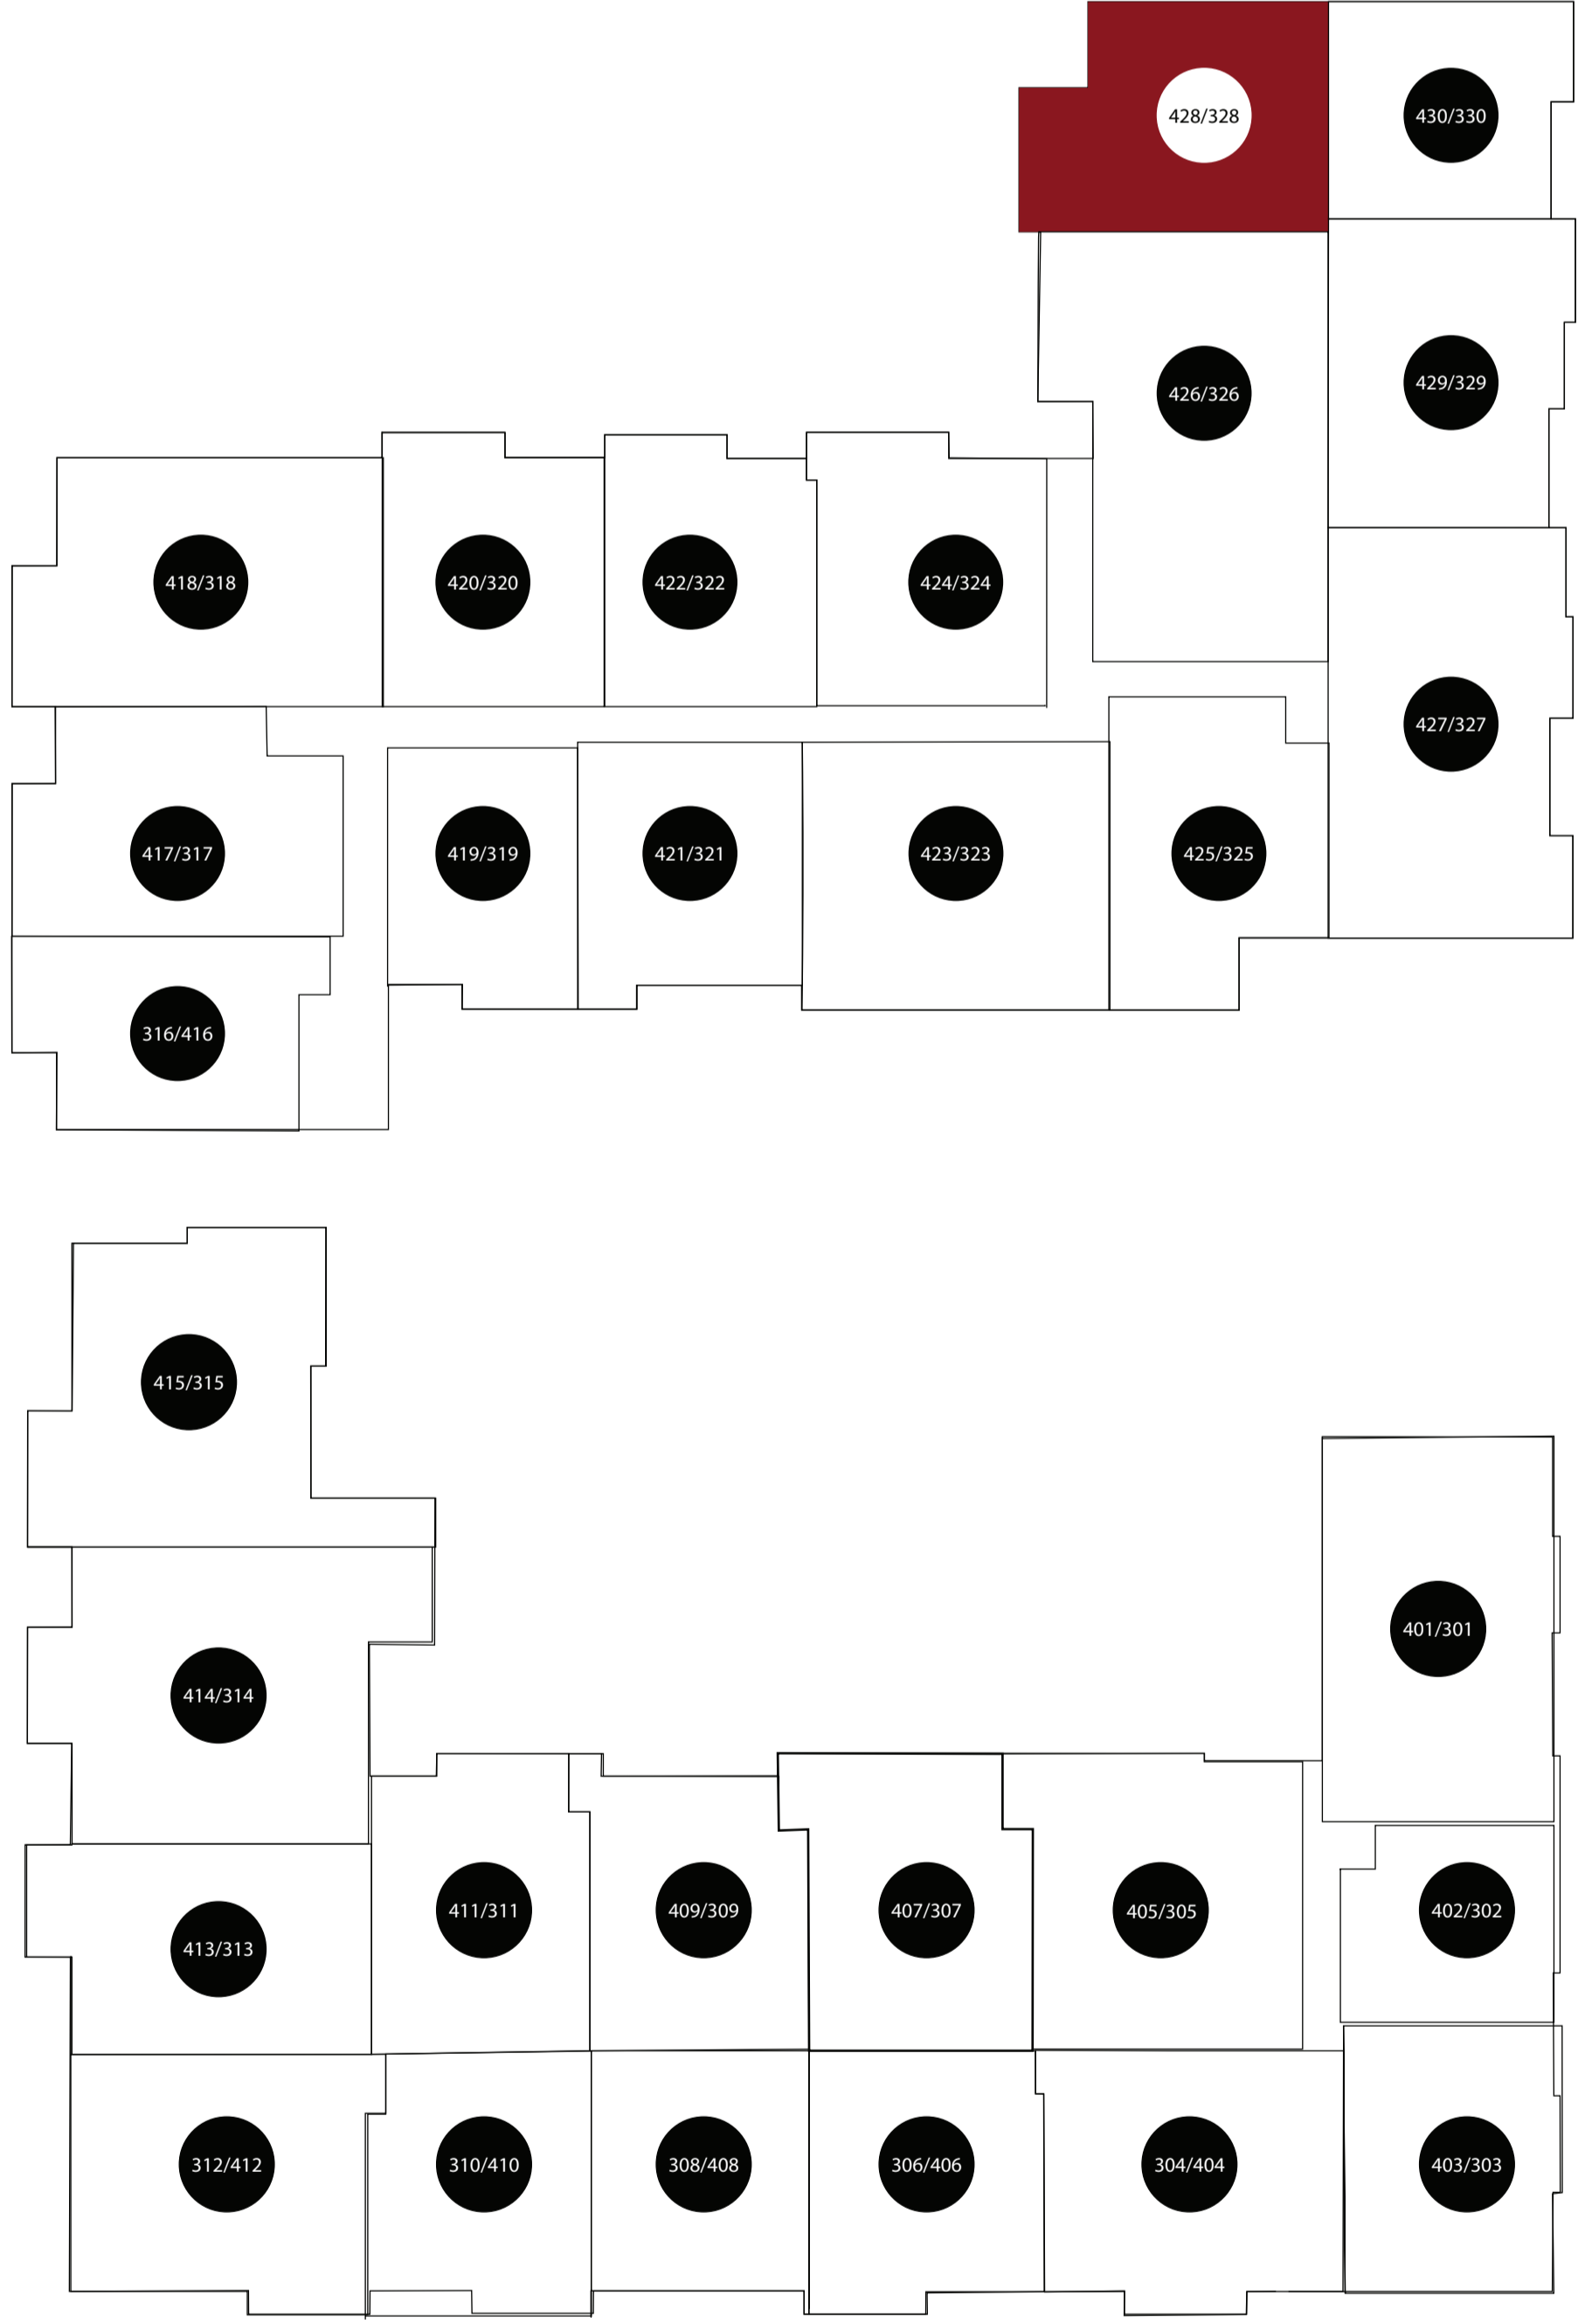

APT: 328/428

DIMENSIONS

- Bedroom
18x12
- 2nd Bedroom
14x11
- Living Area
18x16
- Balcony
90sq.ft
- Total Area
1258sq.ft

Station House Somerville
 44 Veterans Memorial Drive
 Somerville, NJ 08876
 Phone: 908-879-2000
www.dgmpropertiesnj.com

DISCLAIMER: Floor plans are for marketing/illustrative purposes only and are not to scale. Actual square footage, dimensions and features may vary.