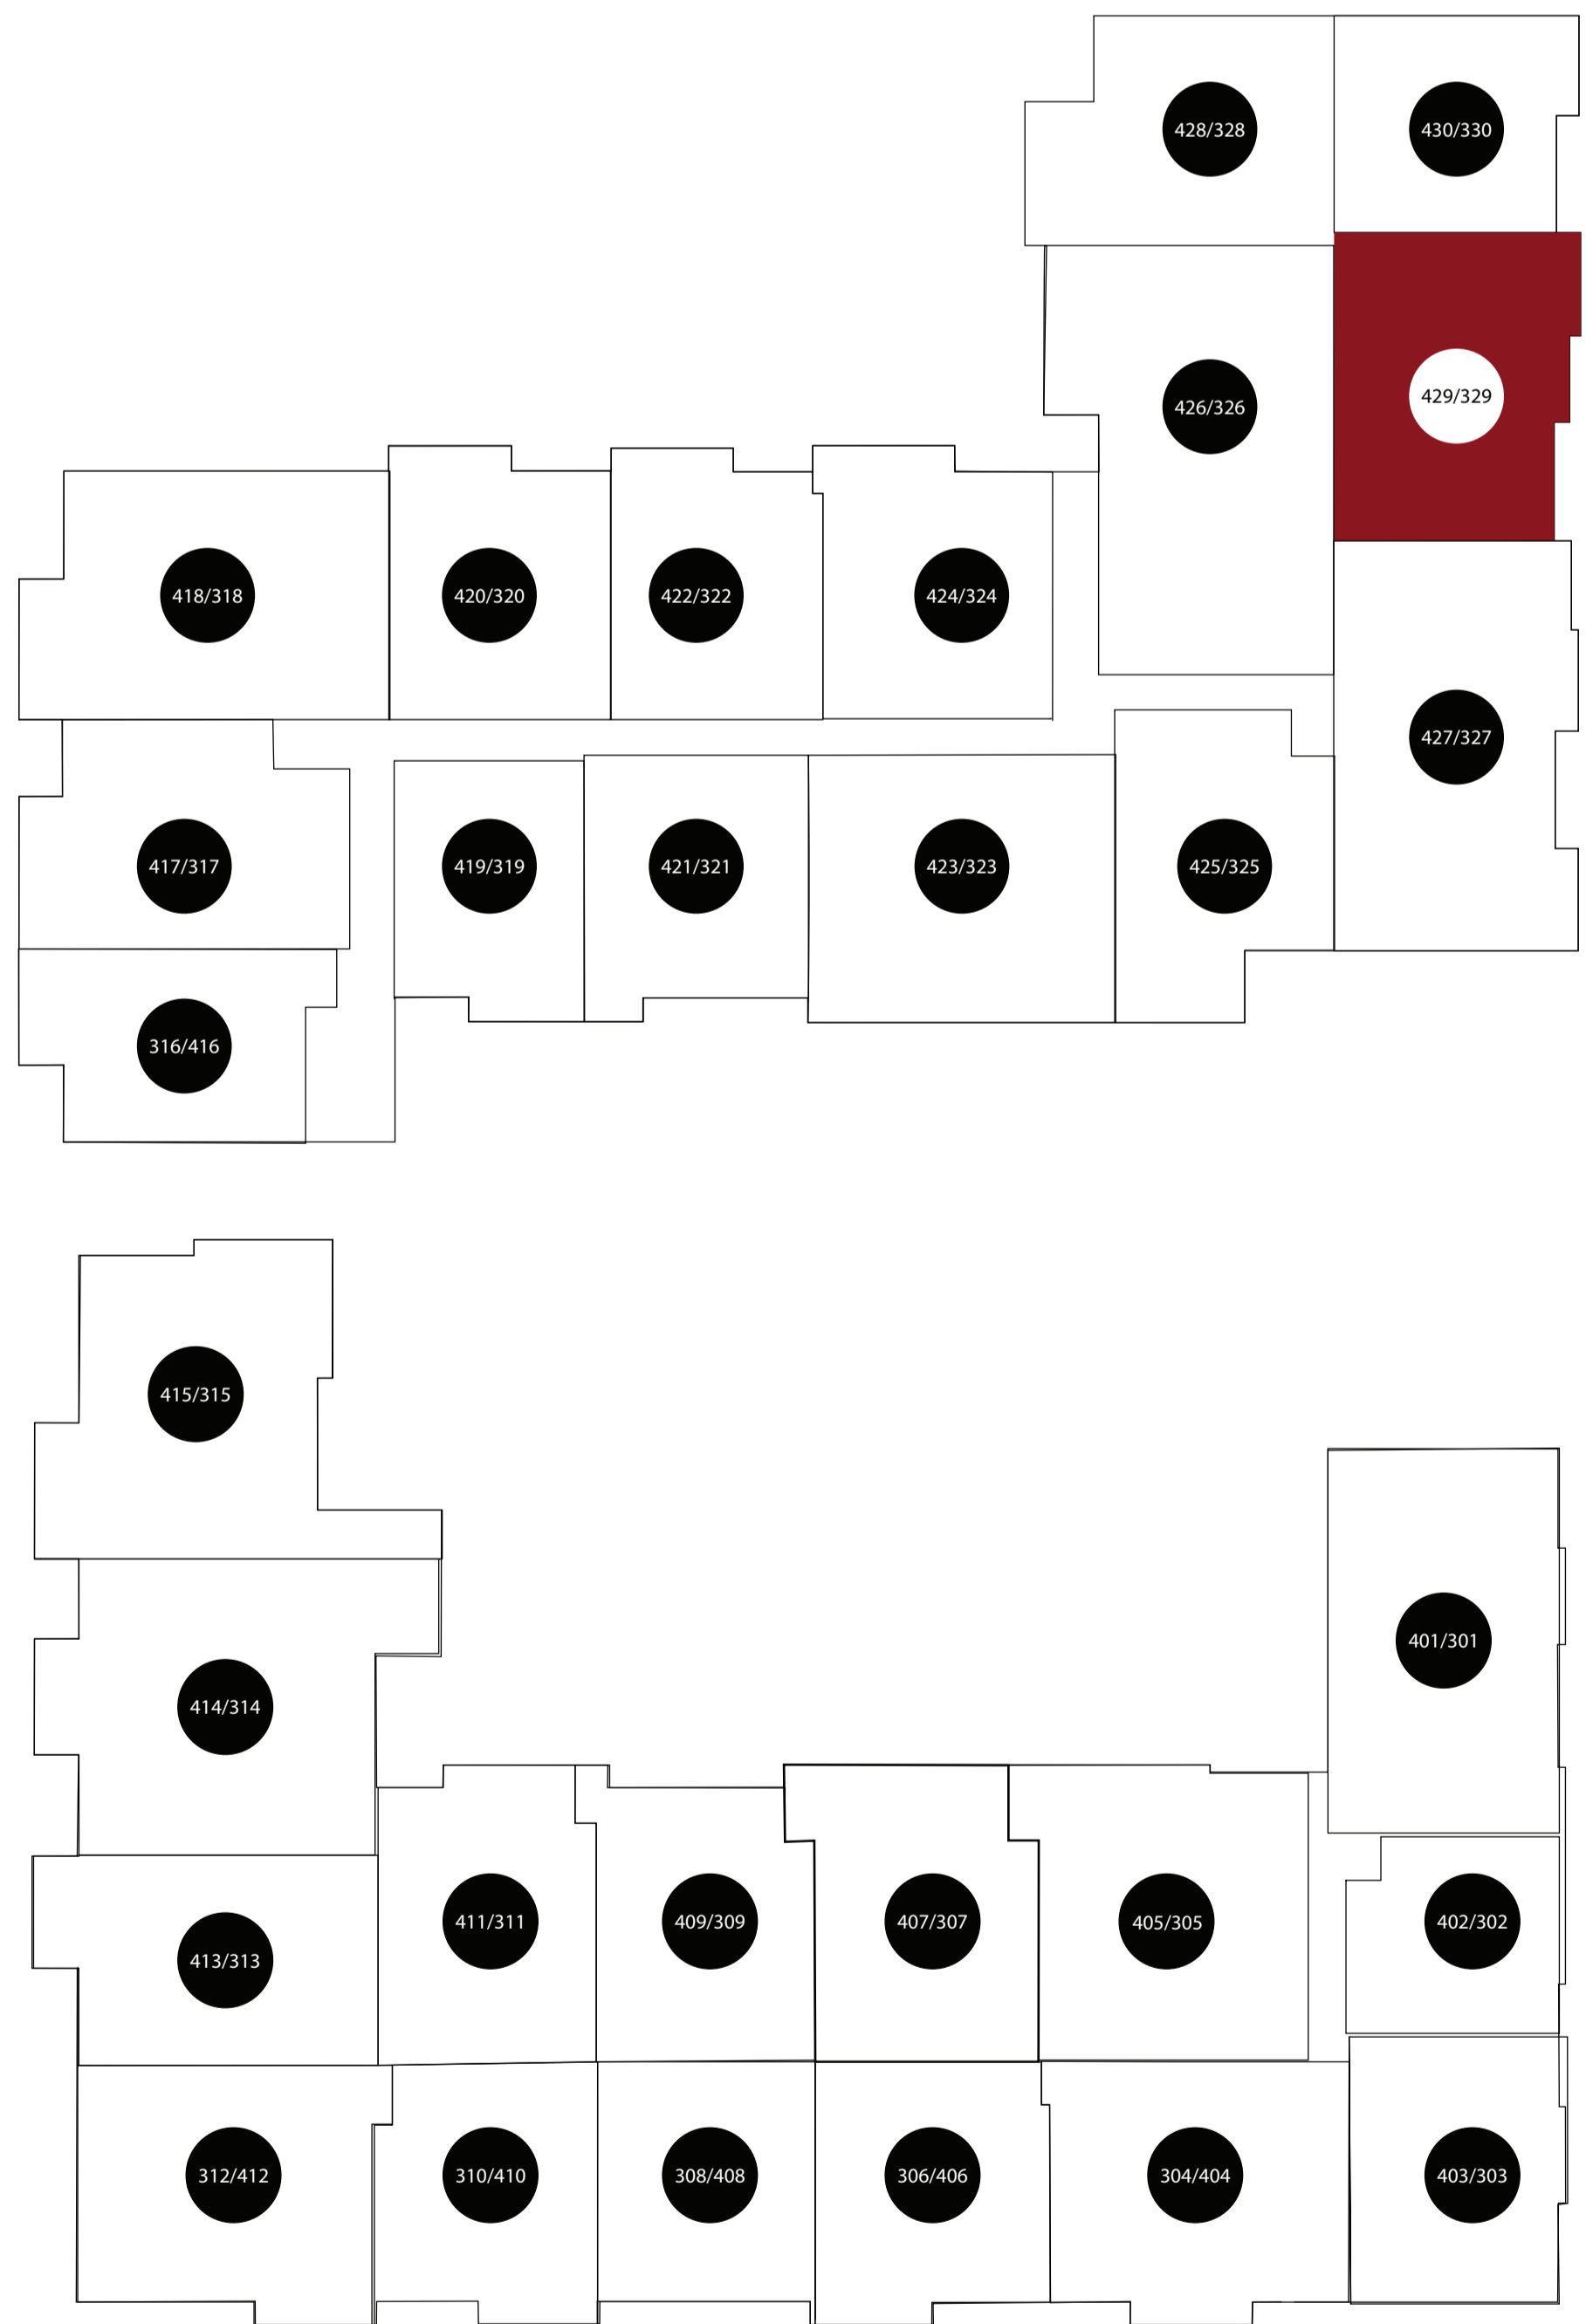

APT: 329/429

DIMENSIONS

- Bedroom 11x18
- 2nd Bedroom 13x11
- Living Area 14x17
- Balcony 90sq.ft
- Total Area 1163sq.ft

Station House Somerville
 44 Veterans Memorial Drive
 Somerville, NJ 08876
 Phone: 908-879-2000
www.dgmpropertiesnj.com

DISCLAIMER: Floor plans are for marketing/illustrative purposes only and are not to scale. Actual square footage, dimensions and features may vary.